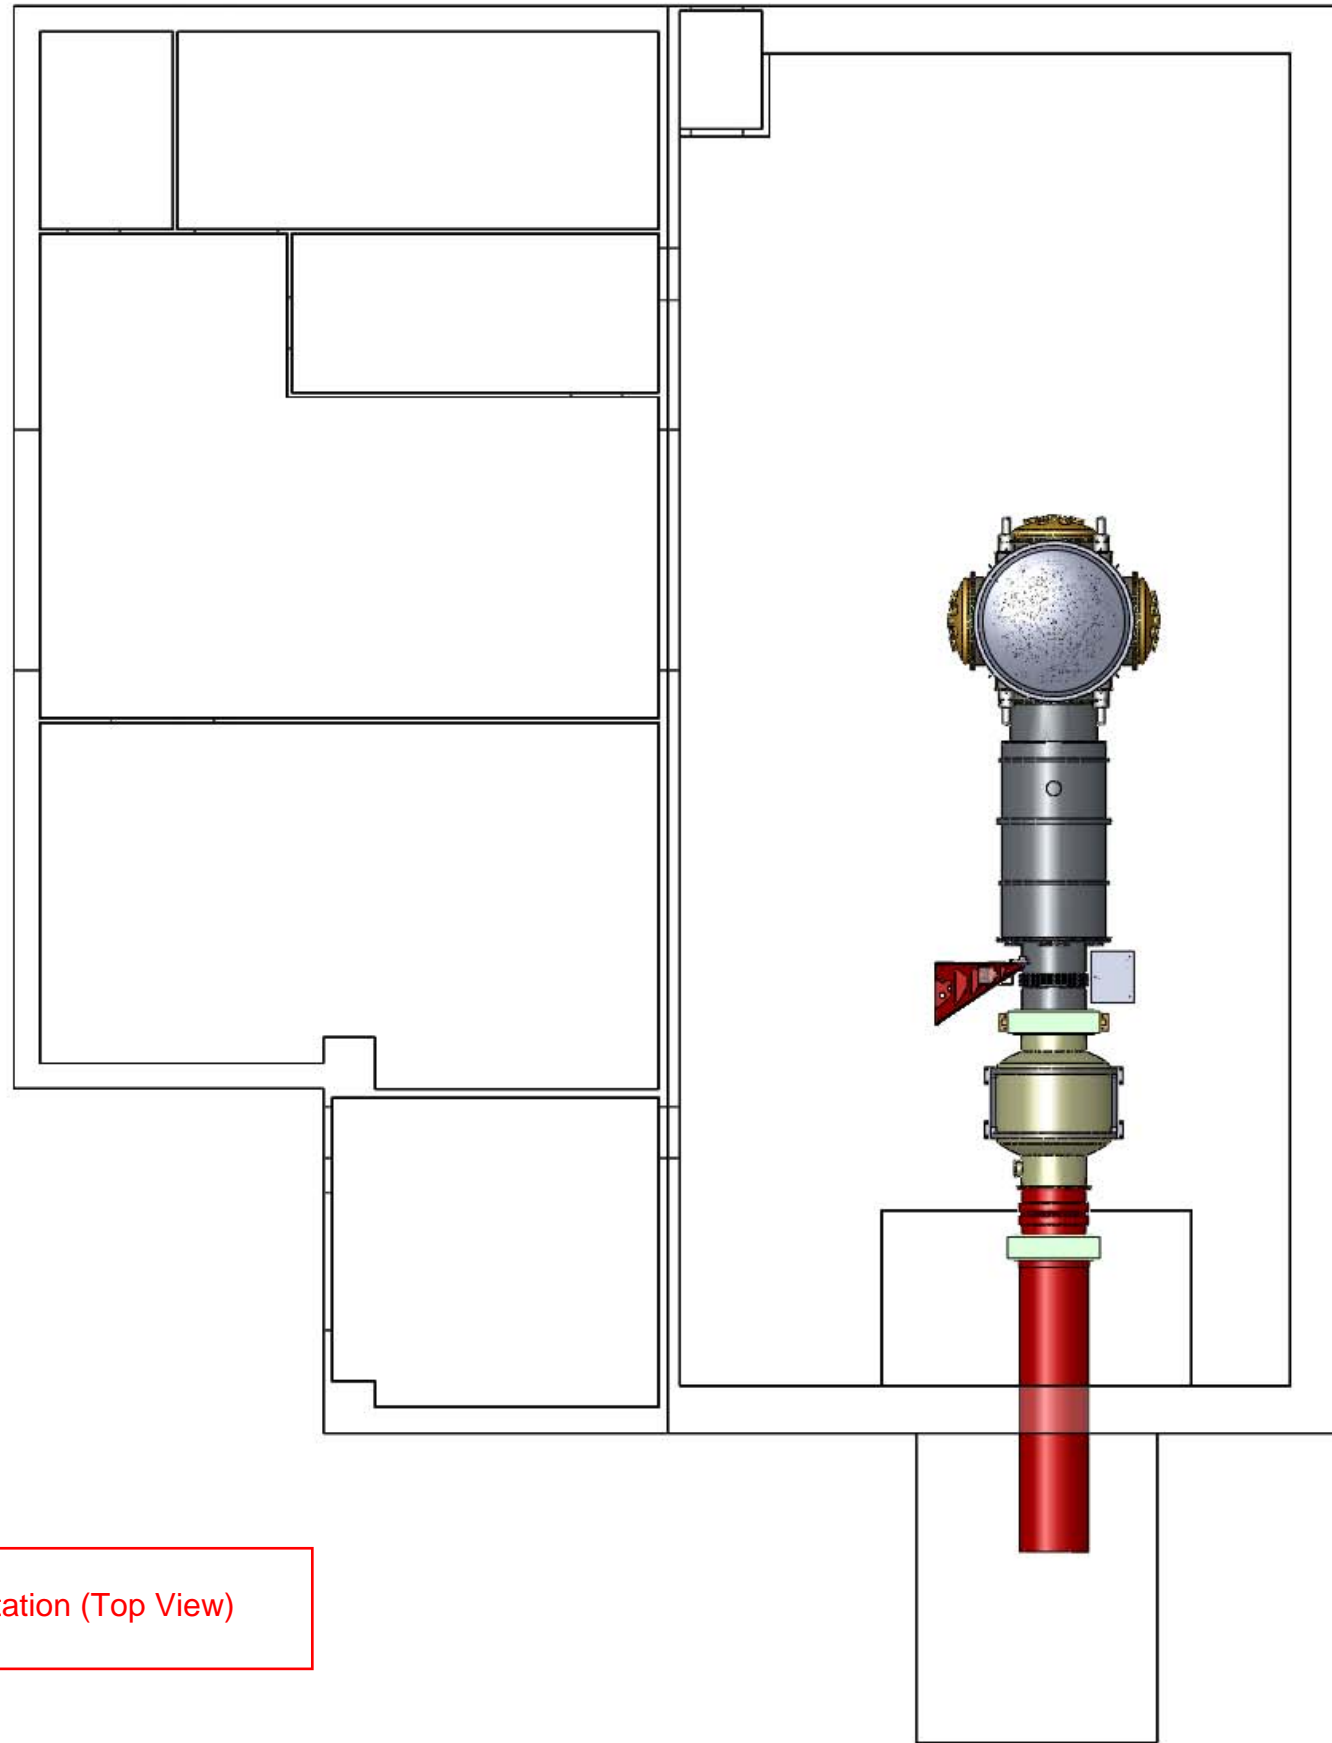

D0901464
AdvLIGO Systems Layout LLO Y-End Station (ISO View)

D0901464
AdvLIGO Systems Layout LLO Y-End Station (Top View)

D0901464
AdvLIGO Systems Layout LLO Y-End Station (BSC5-L1)