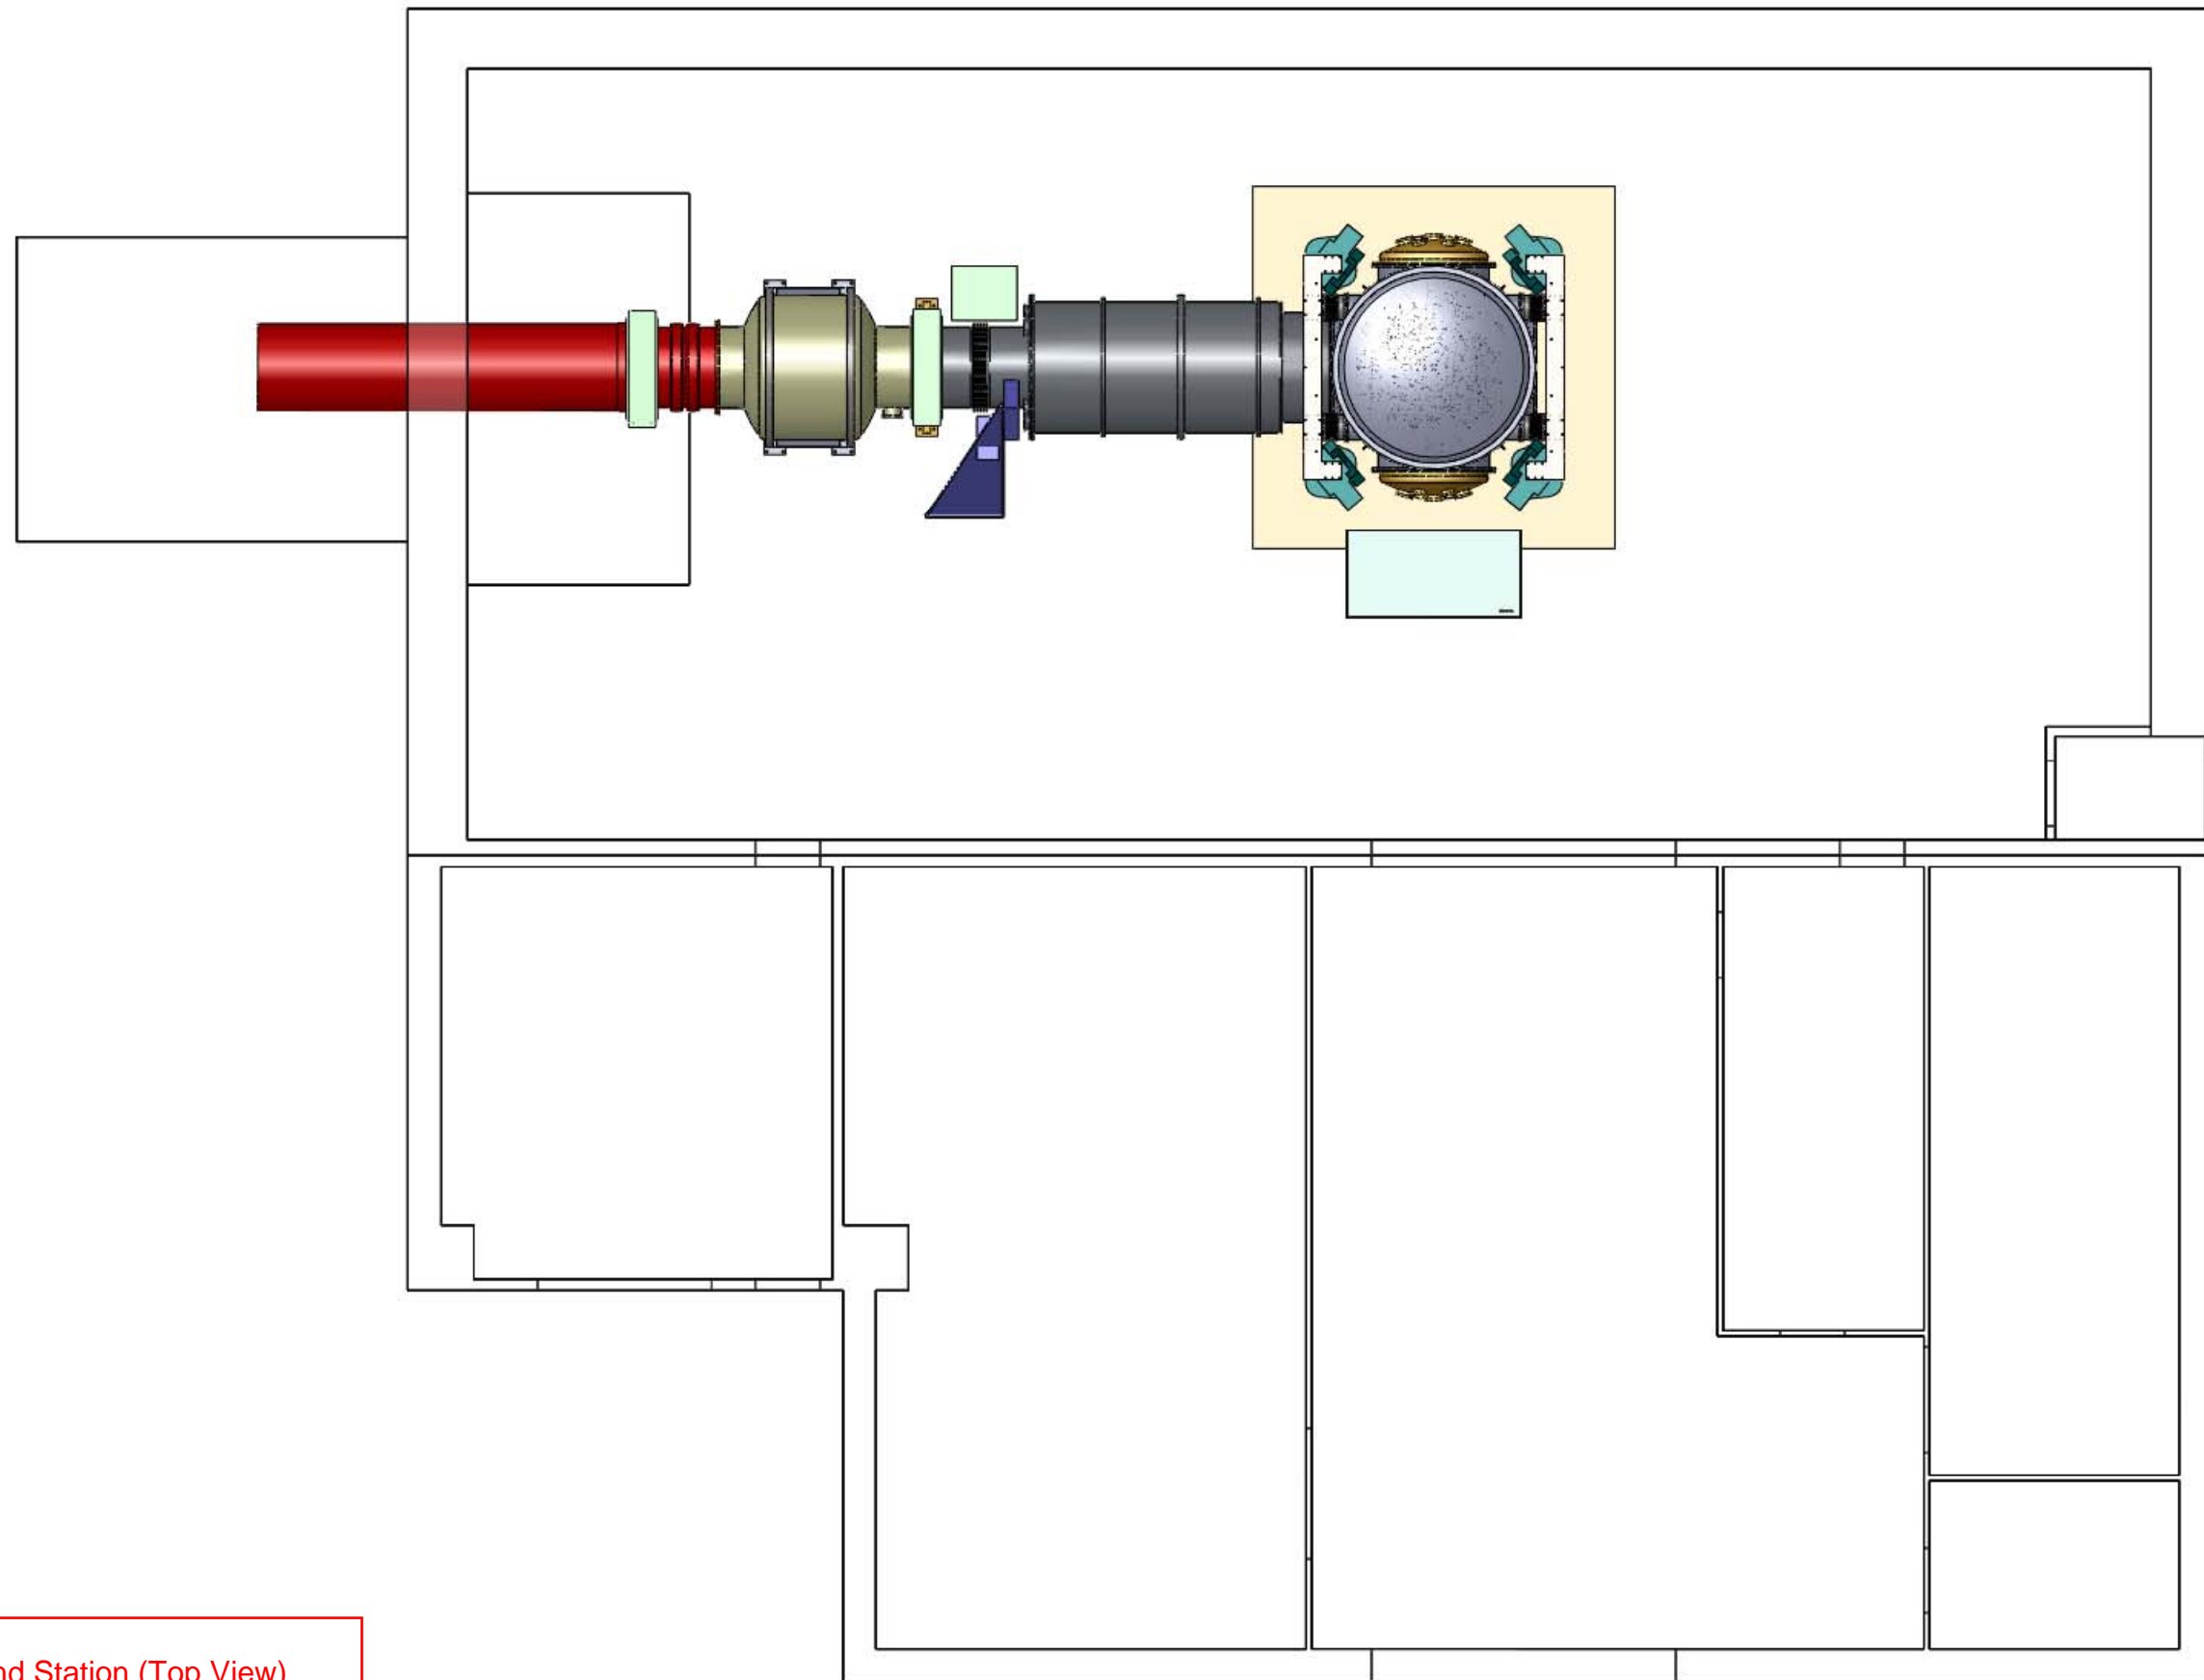

D0901465
AdvLIGO Systems Layout LLO X-End Station (ISO View)

D0901465
AdvLIGO Systems Layout LLO X-End Station (Top View)

D0901465
AdvLIGO Systems Layout LLO X-End Station (BSC4 View)