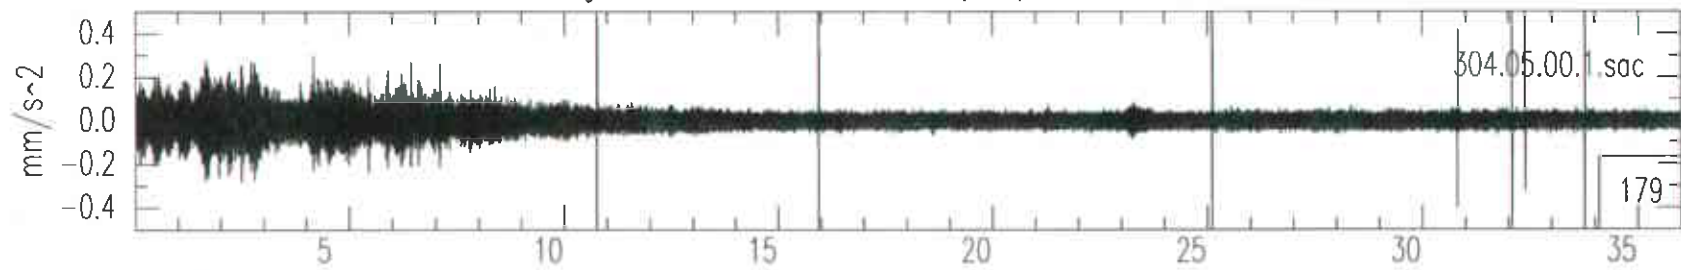

Livingston Corner Vertical OCT31(304),1995 02:00:00.000

Livingston Corner Vertical OCT31(304),1995 03:00:00.000

Livingston Corner Vertical OCT31(304),1995 04:00:00.000

Livingston Corner Vertical OCT31(304),1995 05:00:00.000