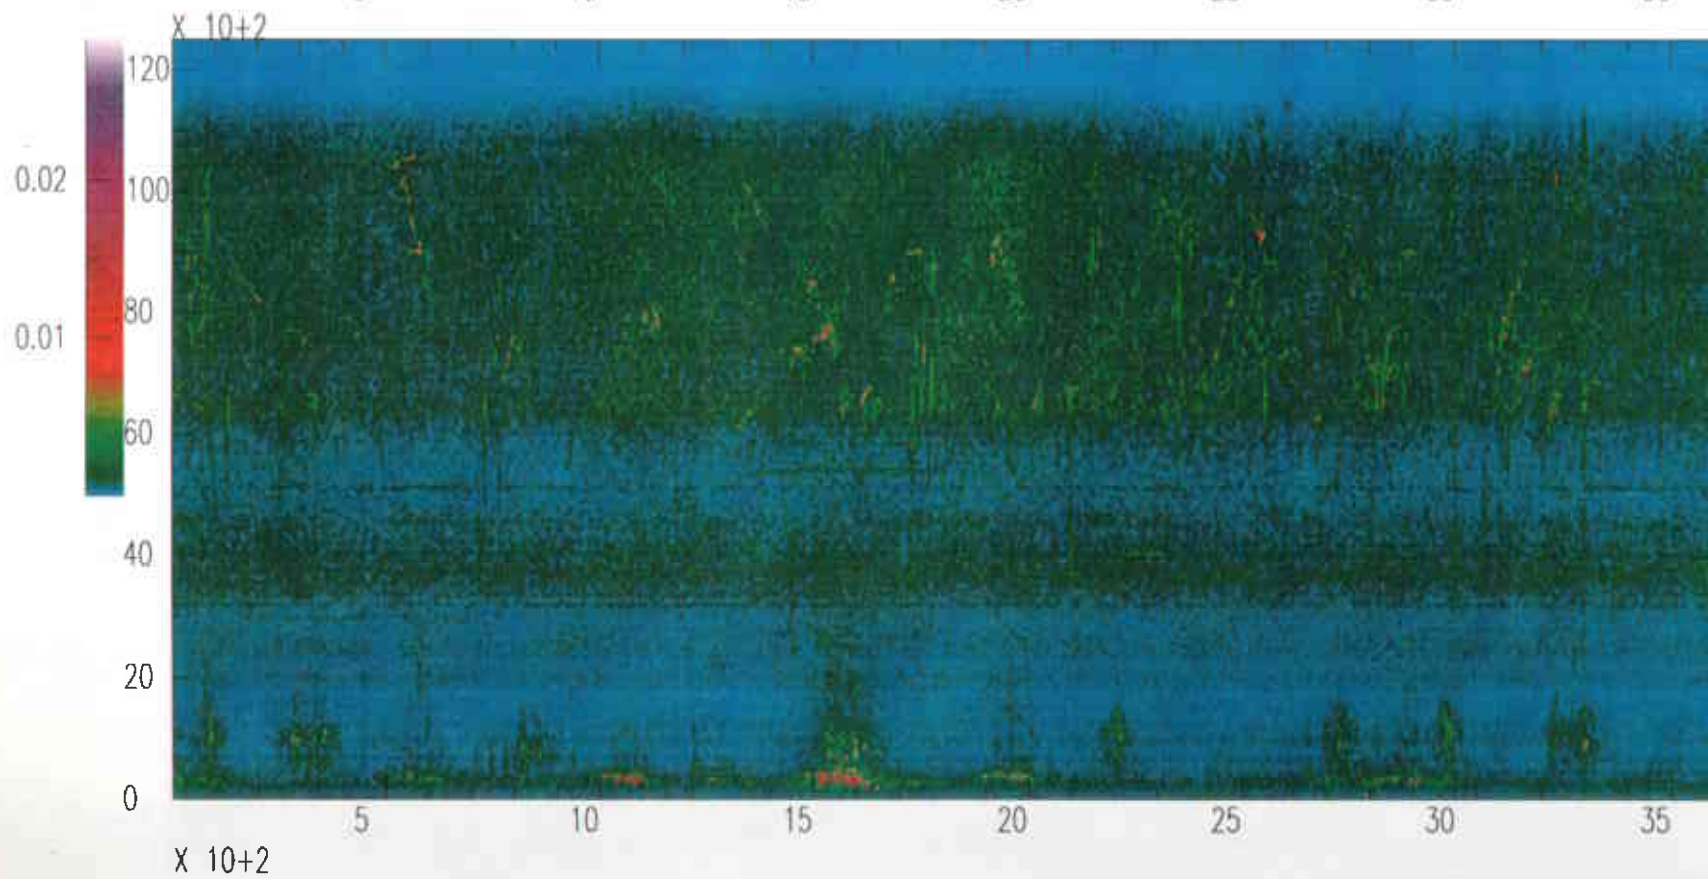

Spectrograms for Monday, October 30, 1995

Livingston LIGO South End

Vertical Channel Day 303 Hour 06 GMT (00:00 - 01:00 CST)
Vertical Channel Day 303 Hour 07 GMT (01:00 - 02:00 CST)
Vertical Channel Day 303 Hour 08 GMT (02:00 - 03:00 CST)
Vertical Channel Day 303 Hour 09 GMT (03:00 - 04:00 CST)
Vertical Channel Day 303 Hour 10 GMT (04:00 - 05:00 CST)
Vertical Channel Day 303 Hour 11 GMT (05:00 - 06:00 CST)
Vertical Channel Day 303 Hour 12 GMT (06:00 - 07:00 CST)
Vertical Channel Day 303 Hour 13 GMT (07:00 - 08:00 CST)
Vertical Channel Day 303 Hour 14 GMT (08:00 - 09:00 CST)
Vertical Channel Day 303 Hour 15 GMT (09:00 - 10:00 CST)
Vertical Channel Day 303 Hour 16 GMT (10:00 - 11:00 CST)
Vertical Channel Day 303 Hour 17 GMT (11:00 - 12:00 CST)
Vertical Channel Day 303 Hour 18 GMT (12:00 - 13:00 CST)
Vertical Channel Day 303 Hour 19 GMT (13:00 - 14:00 CST)
Vertical Channel Day 303 Hour 20 GMT (14:00 - 15:00 CST)
Vertical Channel Day 303 Hour 21 GMT (15:00 - 16:00 CST)
Vertical Channel Day 303 Hour 22 GMT (16:00 - 17:00 CST)
Vertical Channel Day 303 Hour 23 GMT (17:00 - 18:00 CST)
Vertical Channel Day 303 Hour 00 GMT (18:00 - 19:00 CST)
Vertical Channel Day 303 Hour 01 GMT (19:00 - 20:00 CST)
Vertical Channel Day 303 Hour 02 GMT (20:00 - 21:00 CST)
Vertical Channel Day 303 Hour 03 GMT (21:00 - 22:00 CST)
Vertical Channel Day 303 Hour 04 GMT (22:00 - 23:00 CST)
Vertical Channel Day 303 Hour 05 GMT (23:00 - 24:00 CST)

Livingston South Vertical OCT30(303),1995 06:00:00.000

Livingston South Vertical OCT30(303),1995 07:00:00.000

Livingston South Vertical OCT30(303),1995 08:00:00.000

Livingston South Vertical OCT30(303),1995 09:00:00.000

Livingston South Vertical OCT30(303),1995 10:00:00.000

Livingston South Vertical OCT30(303),1995 11:00:00.000

Livingston South Vertical OCT30(303),1995 12:00:00.000

Livingston South Vertical OCT30(303),1995 13:00:00.000