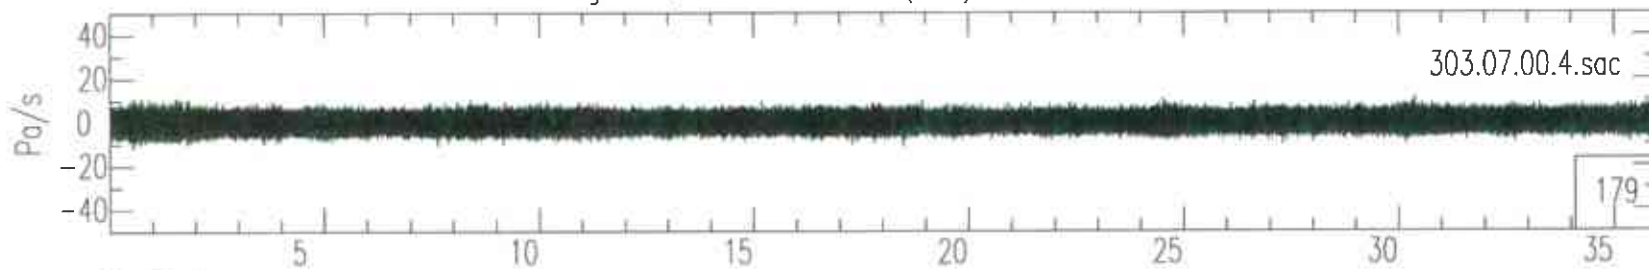

Livingston Infrasonic OCT30(303),1995 07:00:00.000