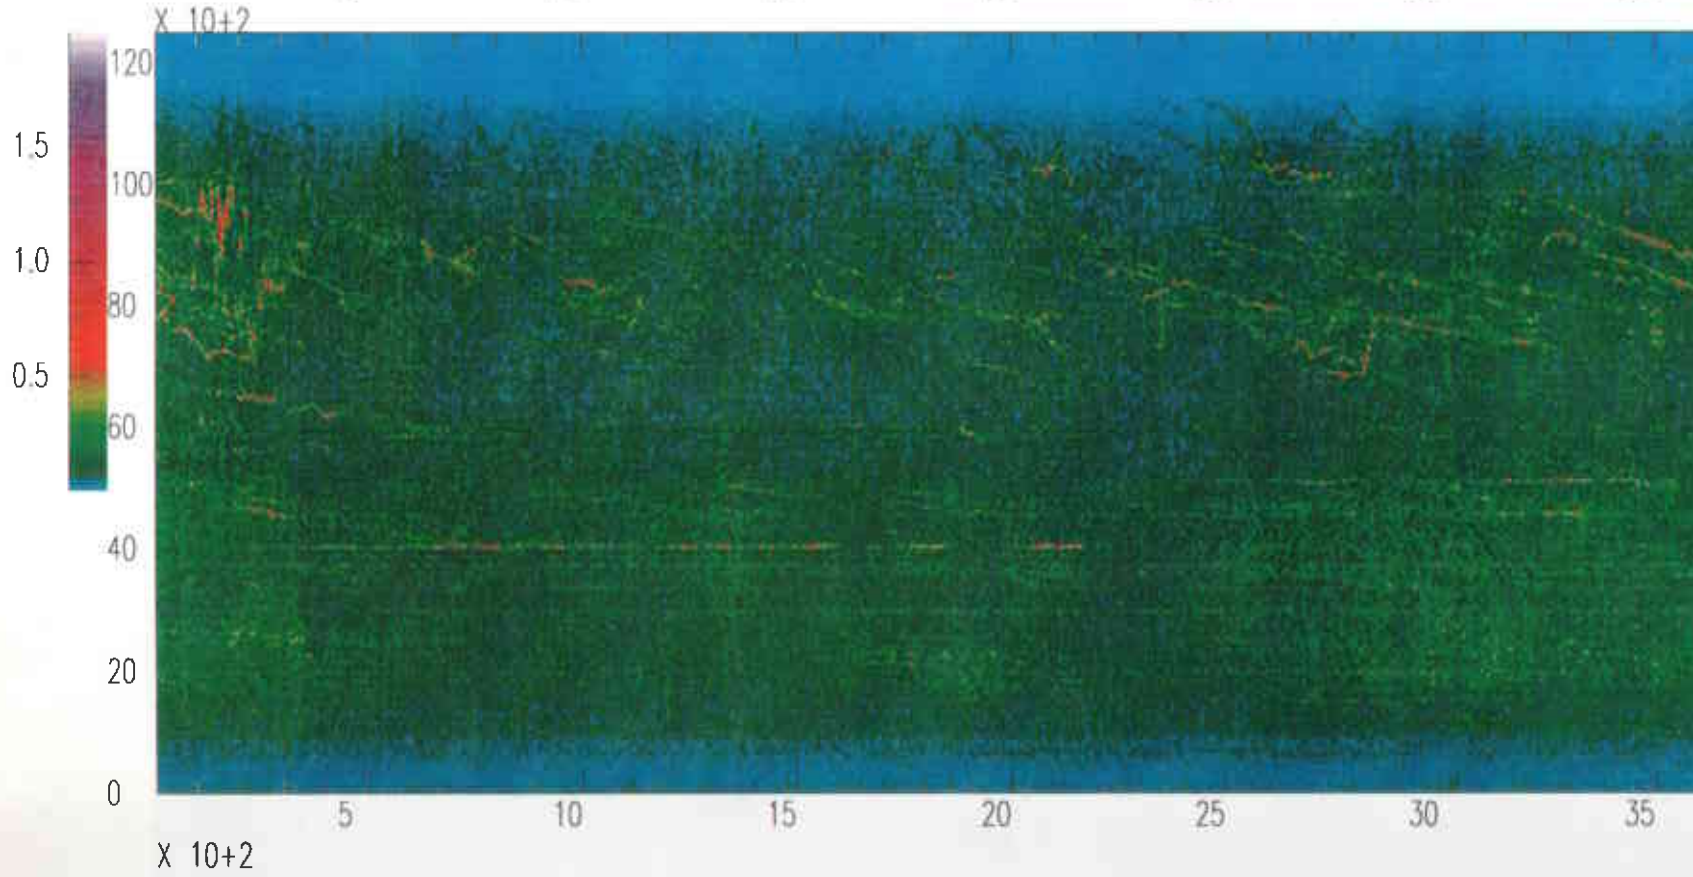

Livingston Infrasound OCT30(303),1995 06:00:00.000