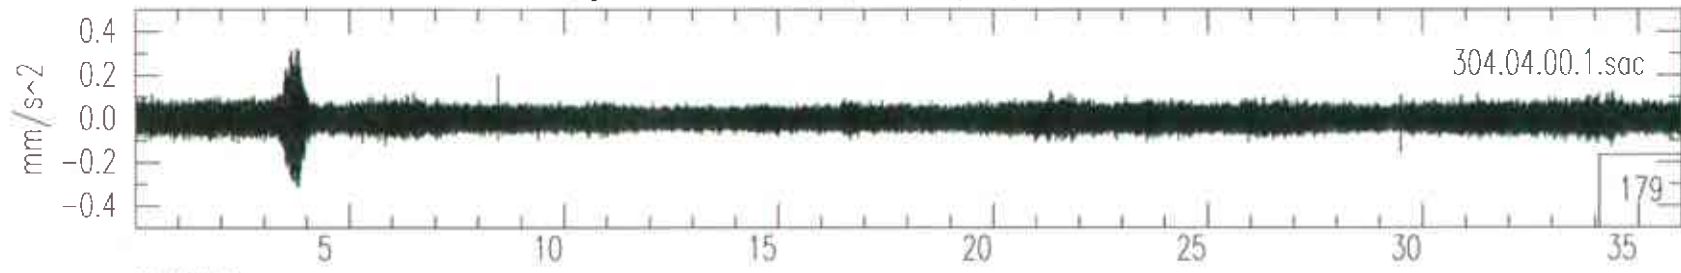

Livingston South Vertical OCT30(303),1995 18:00:00.000

Livingston South Vertical OCT30(303),1995 19:00:00.000

Livingston South Vertical OCT30(303),1995 20:00:00.000

Livingston South Vertical OCT30(303),1995 21:00:00.000

Livingston South Vertical OCT30(303),1995 22:00:00.000

Livingston South Vertical OCT30(303),1995 23:00:00.000

Livingston South Vertical OCT31(304),1995 00:00:00.000

Livingston South Vertical OCT31(304),1995 01:00:00.000

Livingston South Vertical OCT31(304),1995 02:00:00.000

Livingston South Vertical OCT31(304),1995 03:00:00.000

Livingston South Vertical OCT31(304),1995 04:00:00.000

Livingston South Vertical OCT31(304),1995 05:00:00.000