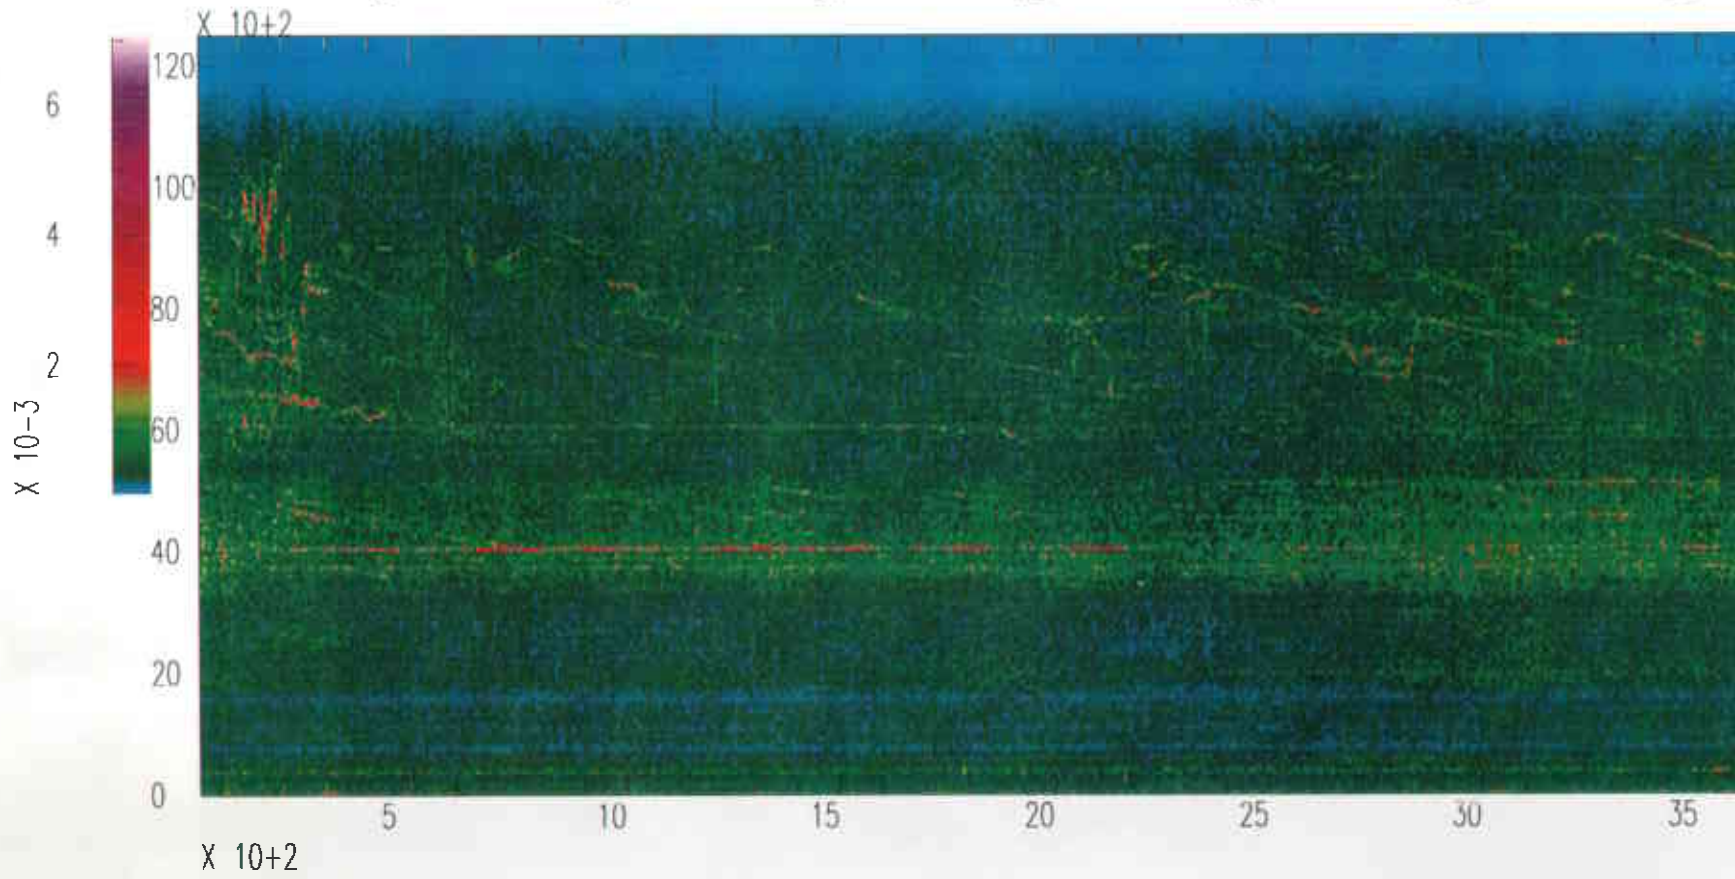

Livingston Corner Vertical OCT30(303),1995 06:00:00.000