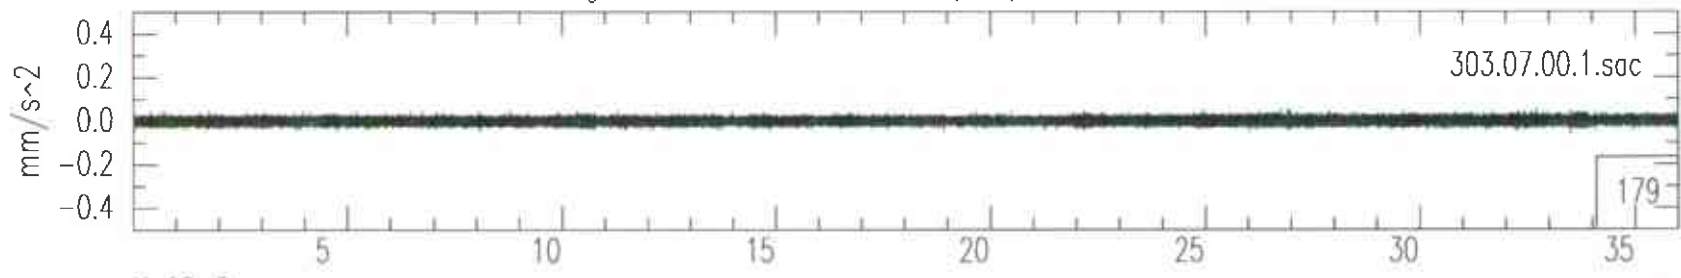

Spectrograms for Monday, October 30, 1995

Livingston LIGO South End

Vertical Channel Day 303 Hour 06 GMT (00:00 - 01:00 CST)
Vertical Channel Day 303 Hour 07 GMT (01:00 - 02:00 CST)
Vertical Channel Day 303 Hour 08 GMT (02:00 - 03:00 CST)
Vertical Channel Day 303 Hour 09 GMT (03:00 - 04:00 CST)
Vertical Channel Day 303 Hour 10 GMT (04:00 - 05:00 CST)
Vertical Channel Day 303 Hour 11 GMT (05:00 - 06:00 CST)
Vertical Channel Day 303 Hour 12 GMT (06:00 - 07:00 CST)
Vertical Channel Day 303 Hour 13 GMT (07:00 - 08:00 CST)
Vertical Channel Day 303 Hour 14 GMT (08:00 - 09:00 CST)
Vertical Channel Day 303 Hour 15 GMT (09:00 - 10:00 CST)
Vertical Channel Day 303 Hour 16 GMT (10:00 - 11:00 CST)
Vertical Channel Day 303 Hour 17 GMT (11:00 - 12:00 CST)
Vertical Channel Day 303 Hour 18 GMT (12:00 - 13:00 CST)
Vertical Channel Day 303 Hour 19 GMT (13:00 - 14:00 CST)
Vertical Channel Day 303 Hour 20 GMT (14:00 - 15:00 CST)
Vertical Channel Day 303 Hour 21 GMT (15:00 - 16:00 CST)
Vertical Channel Day 303 Hour 22 GMT (16:00 - 17:00 CST)
Vertical Channel Day 303 Hour 23 GMT (17:00 - 18:00 CST)
Vertical Channel Day 303 Hour 00 GMT (18:00 - 19:00 CST)
Vertical Channel Day 303 Hour 01 GMT (19:00 - 20:00 CST)
Vertical Channel Day 303 Hour 02 GMT (20:00 - 21:00 CST)
Vertical Channel Day 303 Hour 03 GMT (21:00 - 22:00 CST)
Vertical Channel Day 303 Hour 04 GMT (22:00 - 23:00 CST)
Vertical Channel Day 303 Hour 05 GMT (23:00 - 24:00 CST)

Livingston South Vertical OCT30(303),1995 06:00:00.000

Livingston South Vertical OCT30(303),1995 07:00:00.000

Livingston South Vertical OCT30(303),1995 08:00:00.000

Livingston South Vertical OCT30(303),1995 09:00:00.000