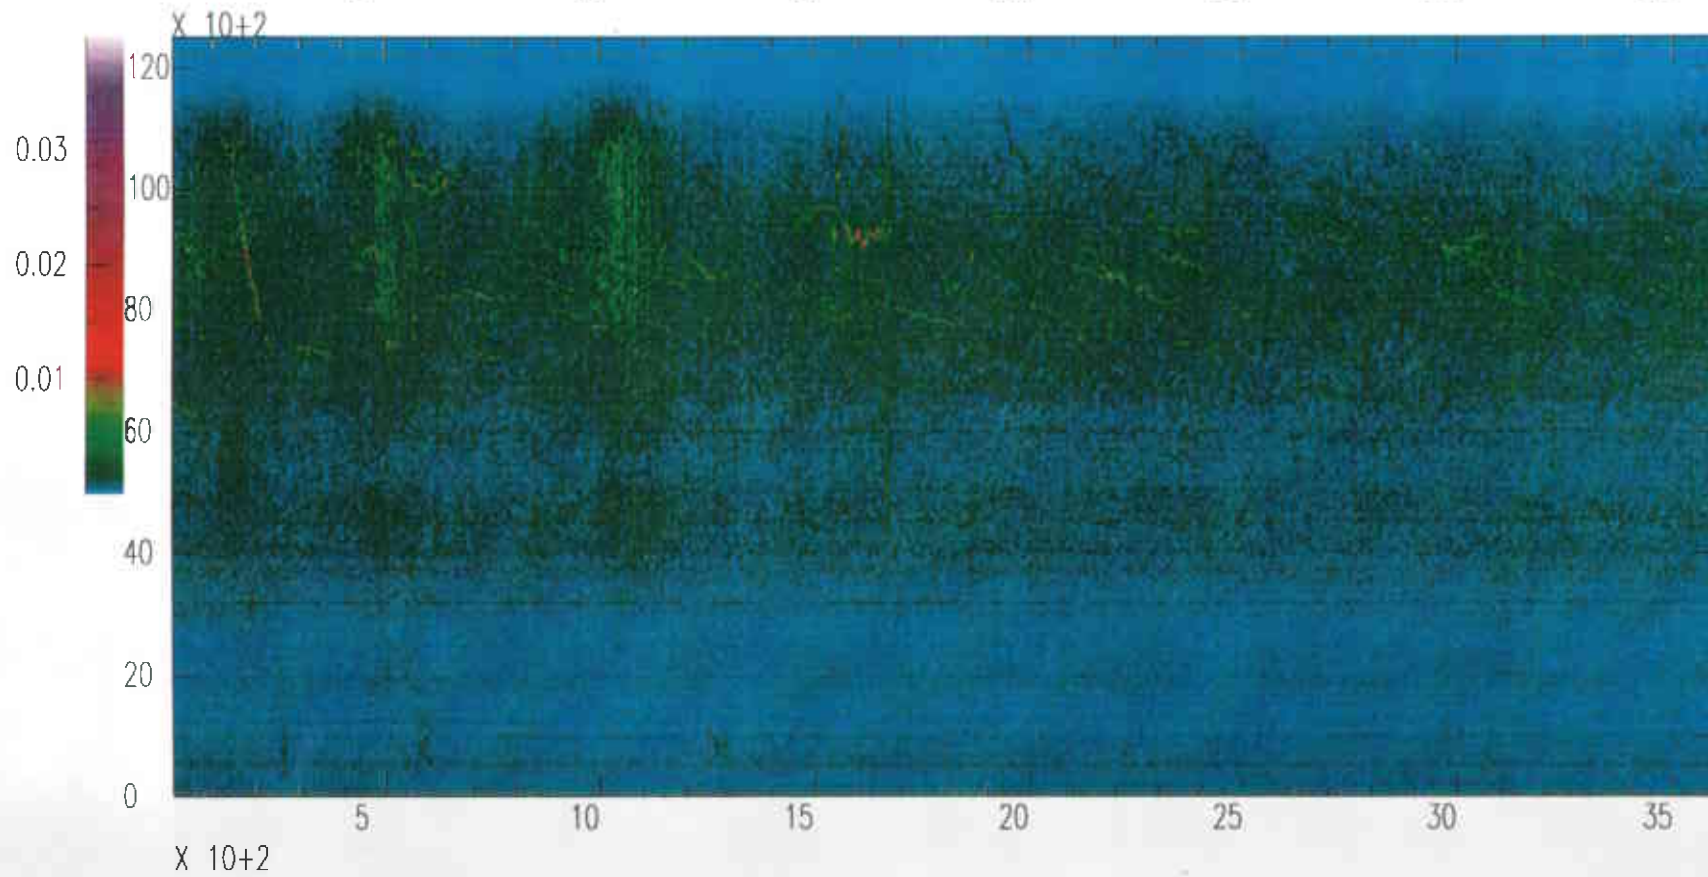

Livingston West Vertical OCT30(303),1995 13:59:59.999

Livingston West Vertical OCT30(303),1995 14:59:59.999

Livingston West Vertical OCT30(303),1995 15:59:59.999

Livingston West Vertical OCT30(303),1995 16:59:59.999

Livingston West Vertical OCT30(303),1995 17:59:59.999

Livingston West Vertical OCT30(303),1995 18:59:59.999

Livingston West Vertical OCT30(303),1995 19:59:59.999

Livingston West Vertical OCT30(303),1995 20:59:59.999

Livingston West Vertical OCT30(303),1995 21:59:59.999

Livingston West Vertical OCT30(303),1995 22:59:59.999

Livingston West Vertical OCT30(303),1995 23:59:59.999

Livingston West Vertical OCT31(304),1995 00:59:59.999

Livingston West Vertical OCT31(304),1995 01:59:59.999

Livingston West Vertical OCT31(304),1995 02:59:59.999

Livingston West Vertical OCT31(304),1995 03:59:59.999

Livingston West Vertical OCT31(304),1995 04:59:59.999