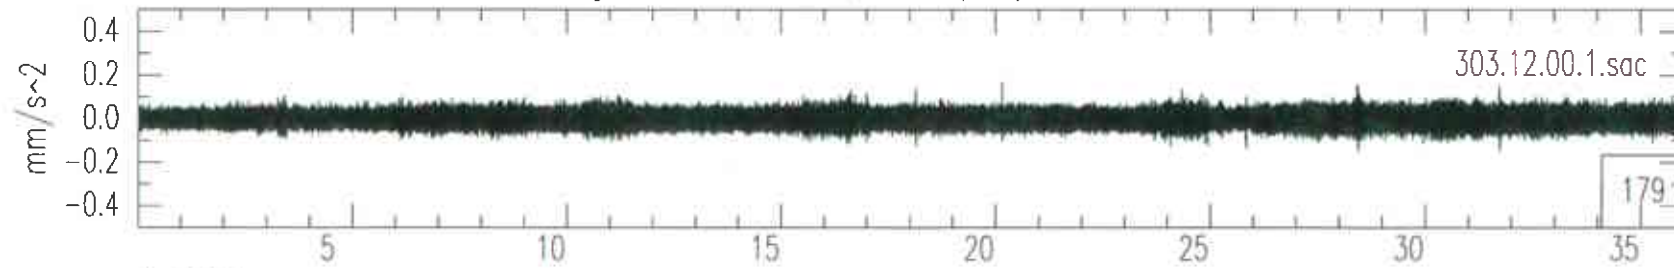

Spectrograms for Monday, October 30, 1995

Livingston LIGO South End

Vertical Channel Day 303 Hour 06 GMT (00:00 - 01:00 CST)
Vertical Channel Day 303 Hour 07 GMT (01:00 - 02:00 CST)
Vertical Channel Day 303 Hour 08 GMT (02:00 - 03:00 CST)
Vertical Channel Day 303 Hour 09 GMT (03:00 - 04:00 CST)
Vertical Channel Day 303 Hour 10 GMT (04:00 - 05:00 CST)
Vertical Channel Day 303 Hour 11 GMT (05:00 - 06:00 CST)
Vertical Channel Day 303 Hour 12 GMT (06:00 - 07:00 CST)
Vertical Channel Day 303 Hour 13 GMT (07:00 - 08:00 CST)
Vertical Channel Day 303 Hour 14 GMT (08:00 - 09:00 CST)
Vertical Channel Day 303 Hour 15 GMT (09:00 - 10:00 CST)
Vertical Channel Day 303 Hour 16 GMT (10:00 - 11:00 CST)
Vertical Channel Day 303 Hour 17 GMT (11:00 - 12:00 CST)
Vertical Channel Day 303 Hour 18 GMT (12:00 - 13:00 CST)
Vertical Channel Day 303 Hour 19 GMT (13:00 - 14:00 CST)
Vertical Channel Day 303 Hour 20 GMT (14:00 - 15:00 CST)
Vertical Channel Day 303 Hour 21 GMT (15:00 - 16:00 CST)
Vertical Channel Day 303 Hour 22 GMT (16:00 - 17:00 CST)
Vertical Channel Day 303 Hour 23 GMT (17:00 - 18:00 CST)
Vertical Channel Day 303 Hour 00 GMT (18:00 - 19:00 CST)
Vertical Channel Day 303 Hour 01 GMT (19:00 - 20:00 CST)
Vertical Channel Day 303 Hour 02 GMT (20:00 - 21:00 CST)
Vertical Channel Day 303 Hour 03 GMT (21:00 - 22:00 CST)
Vertical Channel Day 303 Hour 04 GMT (22:00 - 23:00 CST)
Vertical Channel Day 303 Hour 05 GMT (23:00 - 24:00 CST)

Livingston South Vertical OCT30(303),1995 06:00:00.000

Livingston South Vertical OCT30(303),1995 07:00:00.000

Livingston South Vertical OCT30(303),1995 08:00:00.000

Livingston South Vertical OCT30(303),1995 09:00:00.000

Livingston South Vertical OCT30(303),1995 10:00:00.000

Livingston South Vertical OCT30(303),1995 11:00:00.000

Livingston South Vertical OCT30(303),1995 12:00:00.000

Livingston South Vertical OCT30(303),1995 13:00:00.000