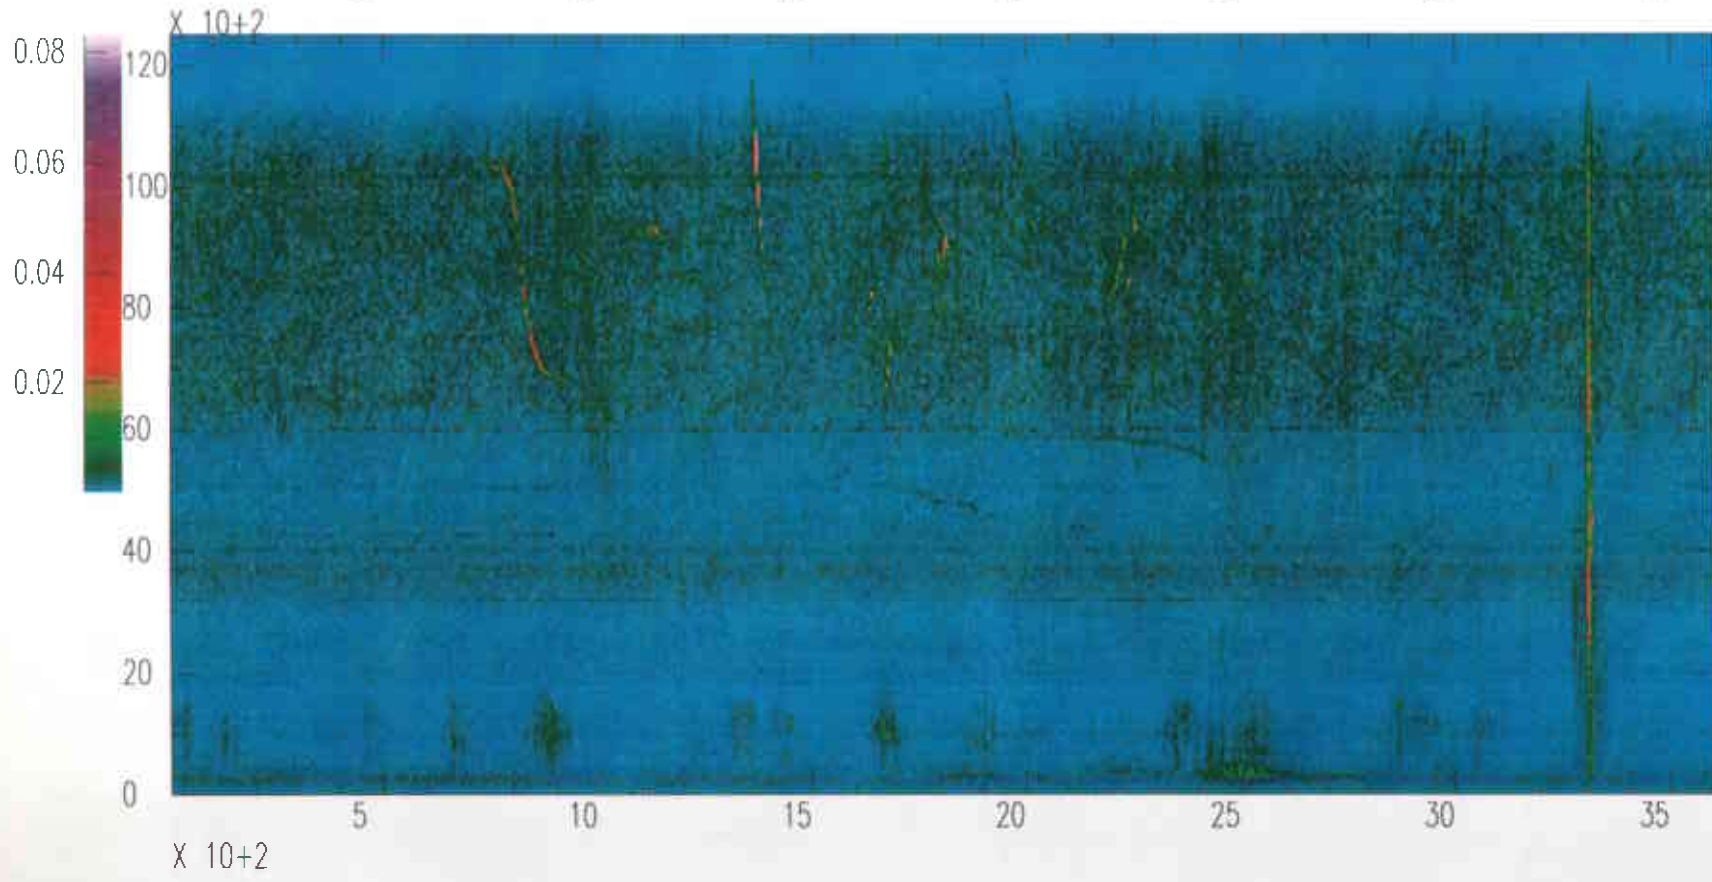

Livingston South Vertical OCT30(303),1995 14:00:00.000

Livingston South Vertical OCT30(303),1995 15:00:00.000

Livingston South Vertical OCT30(303),1995 16:00:00.000

Livingston South Vertical OCT30(303),1995 17:00:00.000

Livingston South Vertical OCT30(303),1995 18:00:00.000

Livingston South Vertical OCT30(303),1995 19:00:00.000

Livingston South Vertical OCT30(303),1995 20:00:00.000

Livingston South Vertical OCT30(303),1995 21:00:00.000

Livingston South Vertical OCT30(303),1995 22:00:00.000

Livingston South Vertical OCT30(303),1995 23:00:00.000

Livingston South Vertical OCT31(304),1995 00:00:00.000

Livingston South Vertical OCT31(304),1995 01:00:00.000

Livingston South Vertical OCT31(304),1995 02:00:00.000

Livingston South Vertical OCT31(304),1995 03:00:00.000

Livingston South Vertical OCT31(304),1995 04:00:00.000

Livingston South Vertical OCT31(304),1995 05:00:00.000