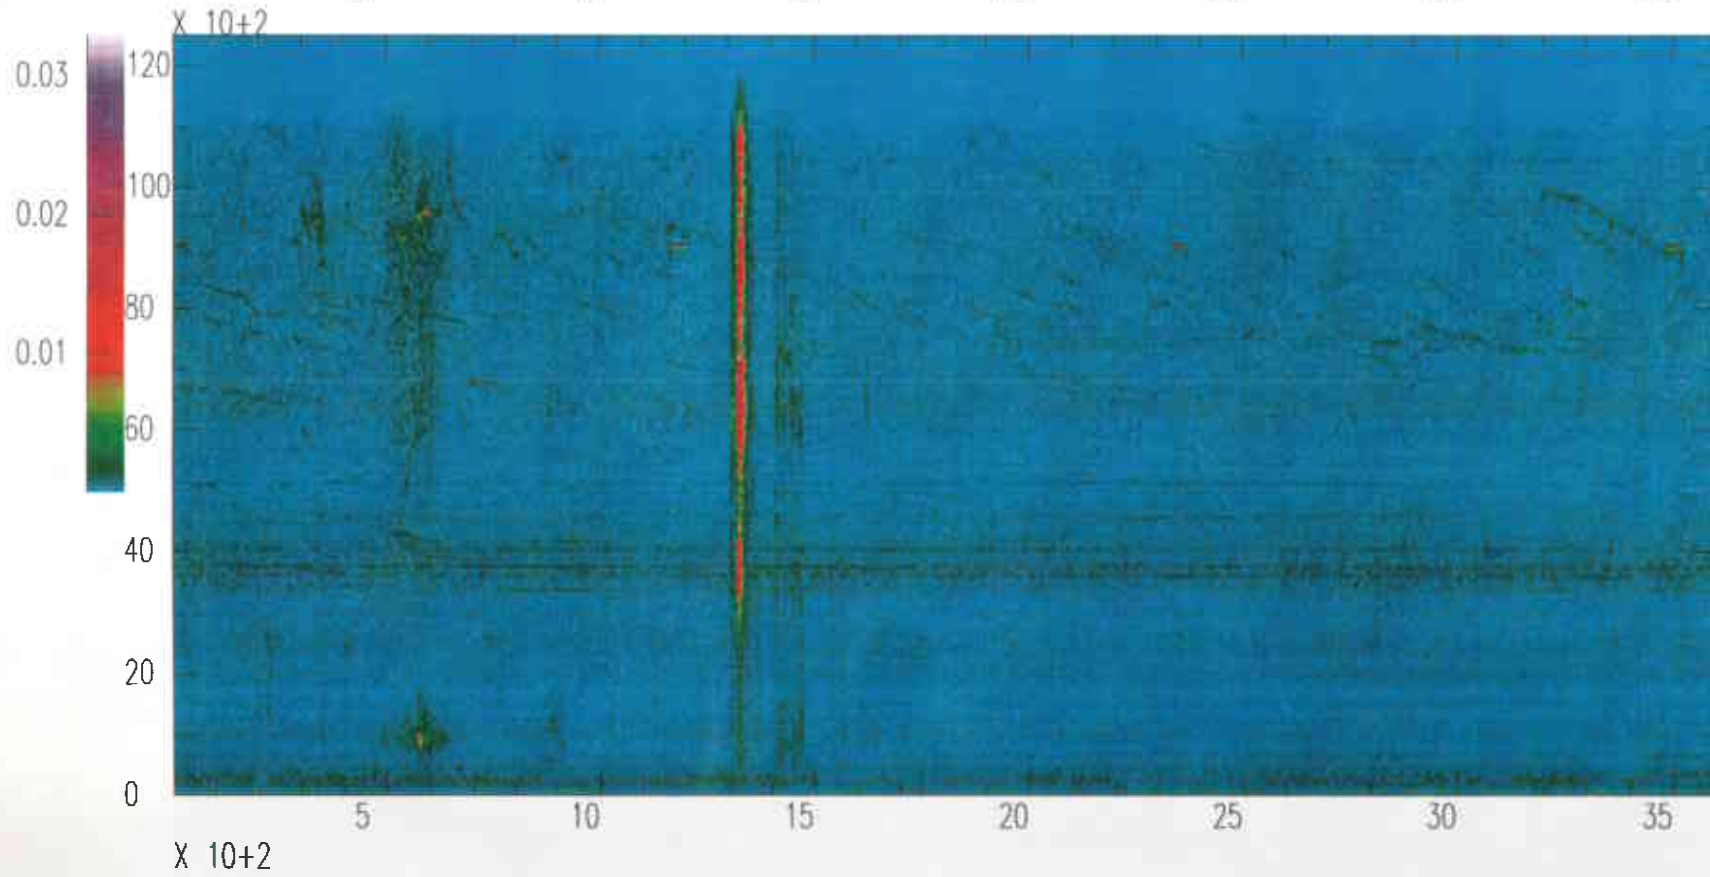

Spectrograms for Monday, October 30, 1995

Livingston LIGO South End

Vertical Channel Day 303 Hour 06 GMT (00:00 - 01:00 CST)
Vertical Channel Day 303 Hour 07 GMT (01:00 - 02:00 CST)
Vertical Channel Day 303 Hour 08 GMT (02:00 - 03:00 CST)
Vertical Channel Day 303 Hour 09 GMT (03:00 - 04:00 CST)
Vertical Channel Day 303 Hour 10 GMT (04:00 - 05:00 CST)
Vertical Channel Day 303 Hour 11 GMT (05:00 - 06:00 CST)
Vertical Channel Day 303 Hour 12 GMT (06:00 - 07:00 CST)
Vertical Channel Day 303 Hour 13 GMT (07:00 - 08:00 CST)
Vertical Channel Day 303 Hour 14 GMT (08:00 - 09:00 CST)
Vertical Channel Day 303 Hour 15 GMT (09:00 - 10:00 CST)
Vertical Channel Day 303 Hour 16 GMT (10:00 - 11:00 CST)
Vertical Channel Day 303 Hour 17 GMT (11:00 - 12:00 CST)
Vertical Channel Day 303 Hour 18 GMT (12:00 - 13:00 CST)
Vertical Channel Day 303 Hour 19 GMT (13:00 - 14:00 CST)
Vertical Channel Day 303 Hour 20 GMT (14:00 - 15:00 CST)
Vertical Channel Day 303 Hour 21 GMT (15:00 - 16:00 CST)
Vertical Channel Day 303 Hour 22 GMT (16:00 - 17:00 CST)
Vertical Channel Day 303 Hour 23 GMT (17:00 - 18:00 CST)
Vertical Channel Day 303 Hour 00 GMT (18:00 - 19:00 CST)
Vertical Channel Day 303 Hour 01 GMT (19:00 - 20:00 CST)
Vertical Channel Day 303 Hour 02 GMT (20:00 - 21:00 CST)
Vertical Channel Day 303 Hour 03 GMT (21:00 - 22:00 CST)
Vertical Channel Day 303 Hour 04 GMT (22:00 - 23:00 CST)
Vertical Channel Day 303 Hour 05 GMT (23:00 - 24:00 CST)

Livingston South Vertical OCT30(303),1995 06:00:00.000

Livingston South Vertical OCT30(303),1995 07:00:00.000

Livingston South Vertical OCT30(303),1995 08:00:00.000

Livingston South Vertical OCT30(303),1995 09:00:00.000