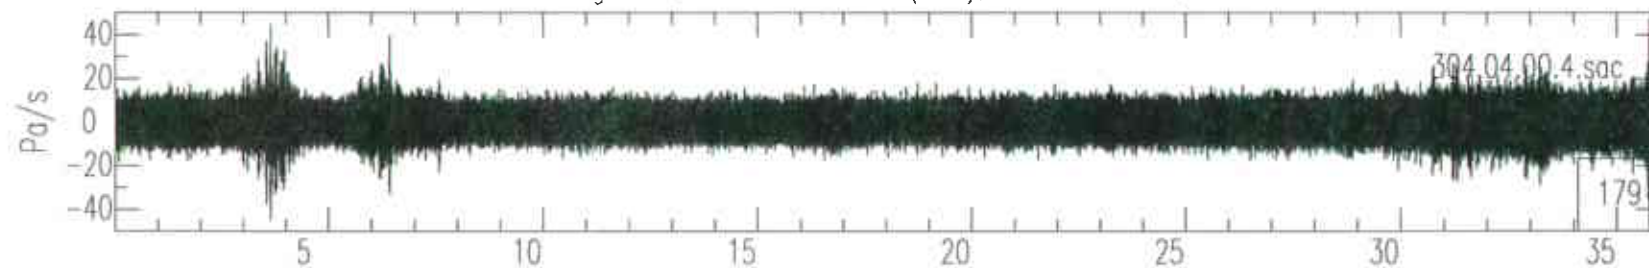

Spectrograms for Monday, October 30, 1995

Livingston LIGO South End

Vertical Channel Day 303 Hour 06 GMT (00:00 - 01:00 CST)
Vertical Channel Day 303 Hour 07 GMT (01:00 - 02:00 CST)
Vertical Channel Day 303 Hour 08 GMT (02:00 - 03:00 CST)
Vertical Channel Day 303 Hour 09 GMT (03:00 - 04:00 CST)
Vertical Channel Day 303 Hour 10 GMT (04:00 - 05:00 CST)
Vertical Channel Day 303 Hour 11 GMT (05:00 - 06:00 CST)
Vertical Channel Day 303 Hour 12 GMT (06:00 - 07:00 CST)
Vertical Channel Day 303 Hour 13 GMT (07:00 - 08:00 CST)
Vertical Channel Day 303 Hour 14 GMT (08:00 - 09:00 CST)
Vertical Channel Day 303 Hour 15 GMT (09:00 - 10:00 CST)
Vertical Channel Day 303 Hour 16 GMT (10:00 - 11:00 CST)
Vertical Channel Day 303 Hour 17 GMT (11:00 - 12:00 CST)
Vertical Channel Day 303 Hour 18 GMT (12:00 - 13:00 CST)
Vertical Channel Day 303 Hour 19 GMT (13:00 - 14:00 CST)
Vertical Channel Day 303 Hour 20 GMT (14:00 - 15:00 CST)
Vertical Channel Day 303 Hour 21 GMT (15:00 - 16:00 CST)
Vertical Channel Day 303 Hour 22 GMT (16:00 - 17:00 CST)
Vertical Channel Day 303 Hour 23 GMT (17:00 - 18:00 CST)
Vertical Channel Day 303 Hour 00 GMT (18:00 - 19:00 CST)
Vertical Channel Day 303 Hour 01 GMT (19:00 - 20:00 CST)
Vertical Channel Day 303 Hour 02 GMT (20:00 - 21:00 CST)
Vertical Channel Day 303 Hour 03 GMT (21:00 - 22:00 CST)
Vertical Channel Day 303 Hour 04 GMT (22:00 - 23:00 CST)
Vertical Channel Day 303 Hour 05 GMT (23:00 - 24:00 CST)