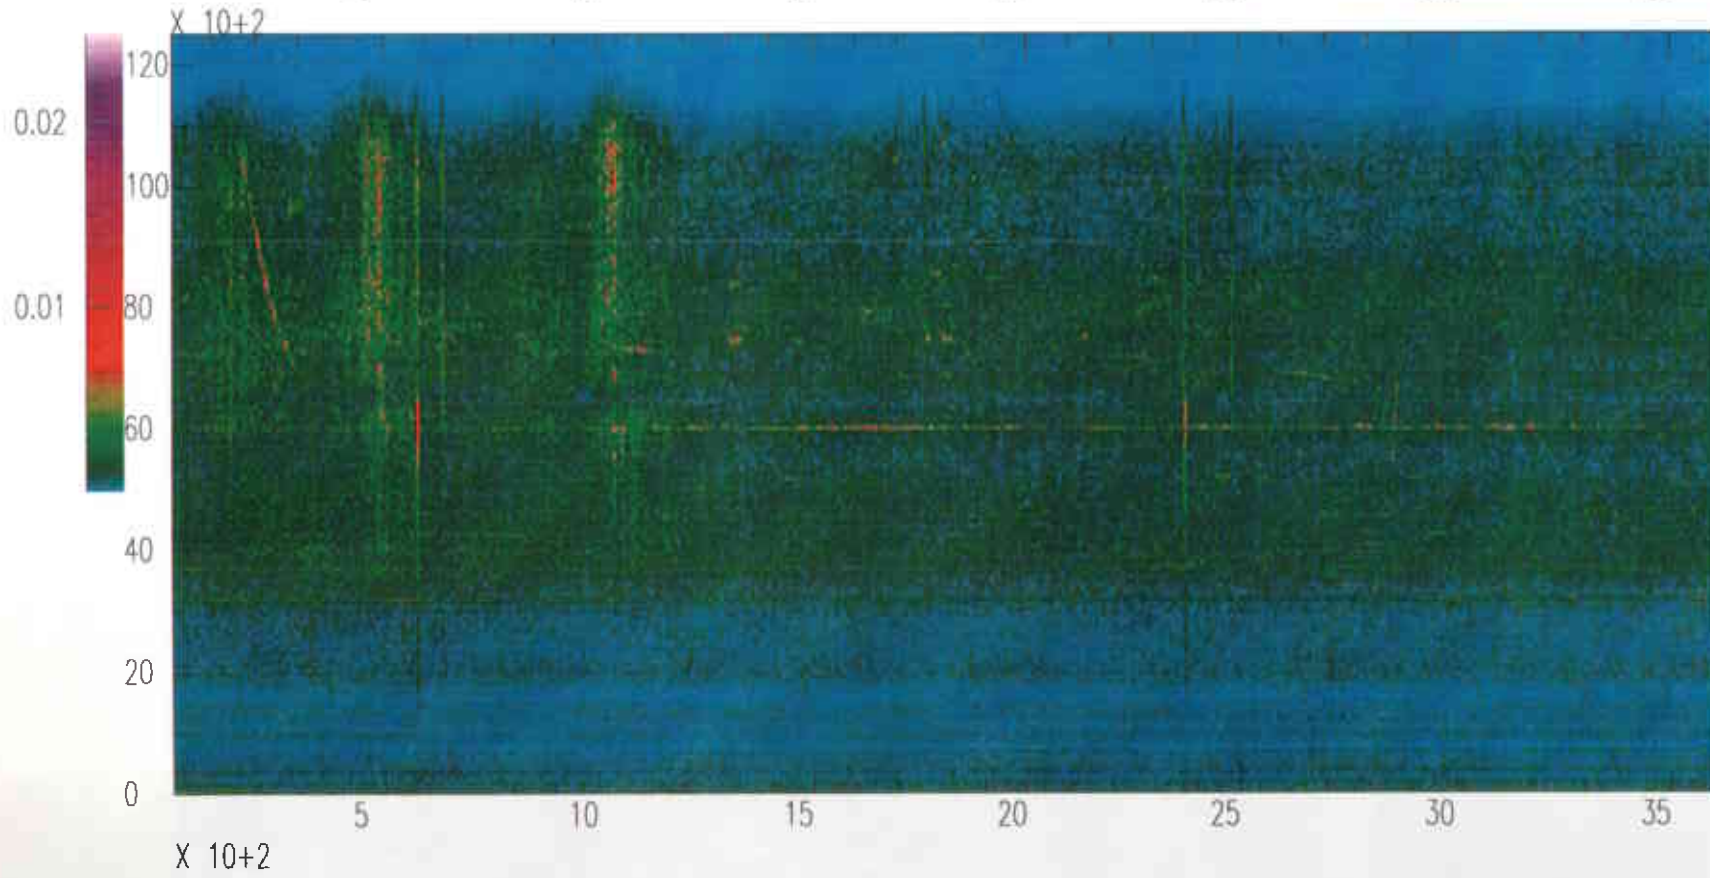

Livingston Corner Vertical OCT30(303),1995 22:00:00.000

Livingston Corner Vertical OCT30(303),1995 23:00:00.000

Livingston Corner Vertical OCT31(304),1995 00:00:00.000

Livingston Corner Vertical OCT31(304),1995 01:00:00.000

Livingston Corner Vertical OCT31(304),1995 02:00:00.000

Livingston Corner Vertical OCT31(304),1995 03:00:00.000

Livingston Corner Vertical OCT31(304),1995 04:00:00.000

Livingston Corner Vertical OCT31(304),1995 05:00:00.000