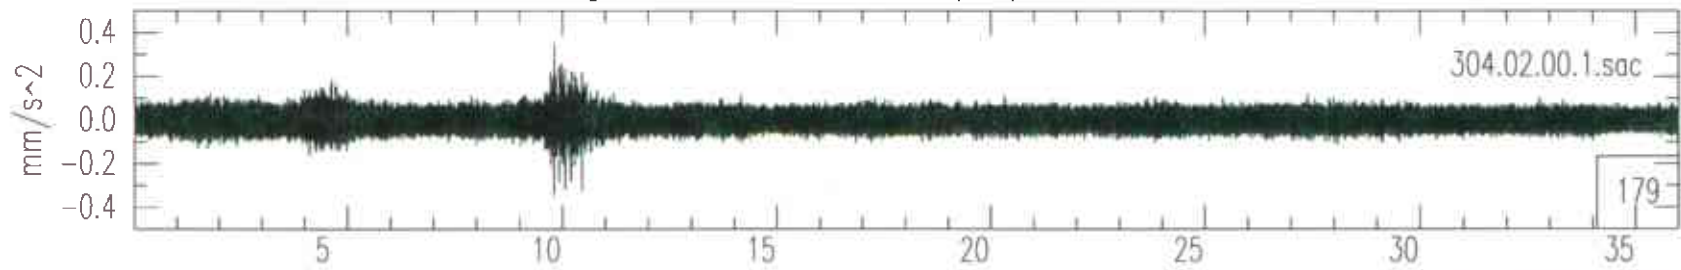

Livingston South Vertical OCT30(303),1995 18:00:00.000

Livingston South Vertical OCT30(303),1995 19:00:00.000

Livingston South Vertical OCT30(303),1995 20:00:00.000

Livingston South Vertical OCT30(303),1995 21:00:00.000

Livingston South Vertical OCT30(303),1995 22:00:00.000

Livingston South Vertical OCT30(303),1995 23:00:00.000

Livingston South Vertical OCT31(304),1995 00:00:00.000

Livingston South Vertical OCT31(304),1995 01:00:00.000

Livingston South Vertical OCT31(304),1995 02:00:00.000

Livingston South Vertical OCT31(304),1995 03:00:00.000

Livingston South Vertical OCT31(304),1995 04:00:00.000

Livingston South Vertical OCT31(304),1995 05:00:00.000