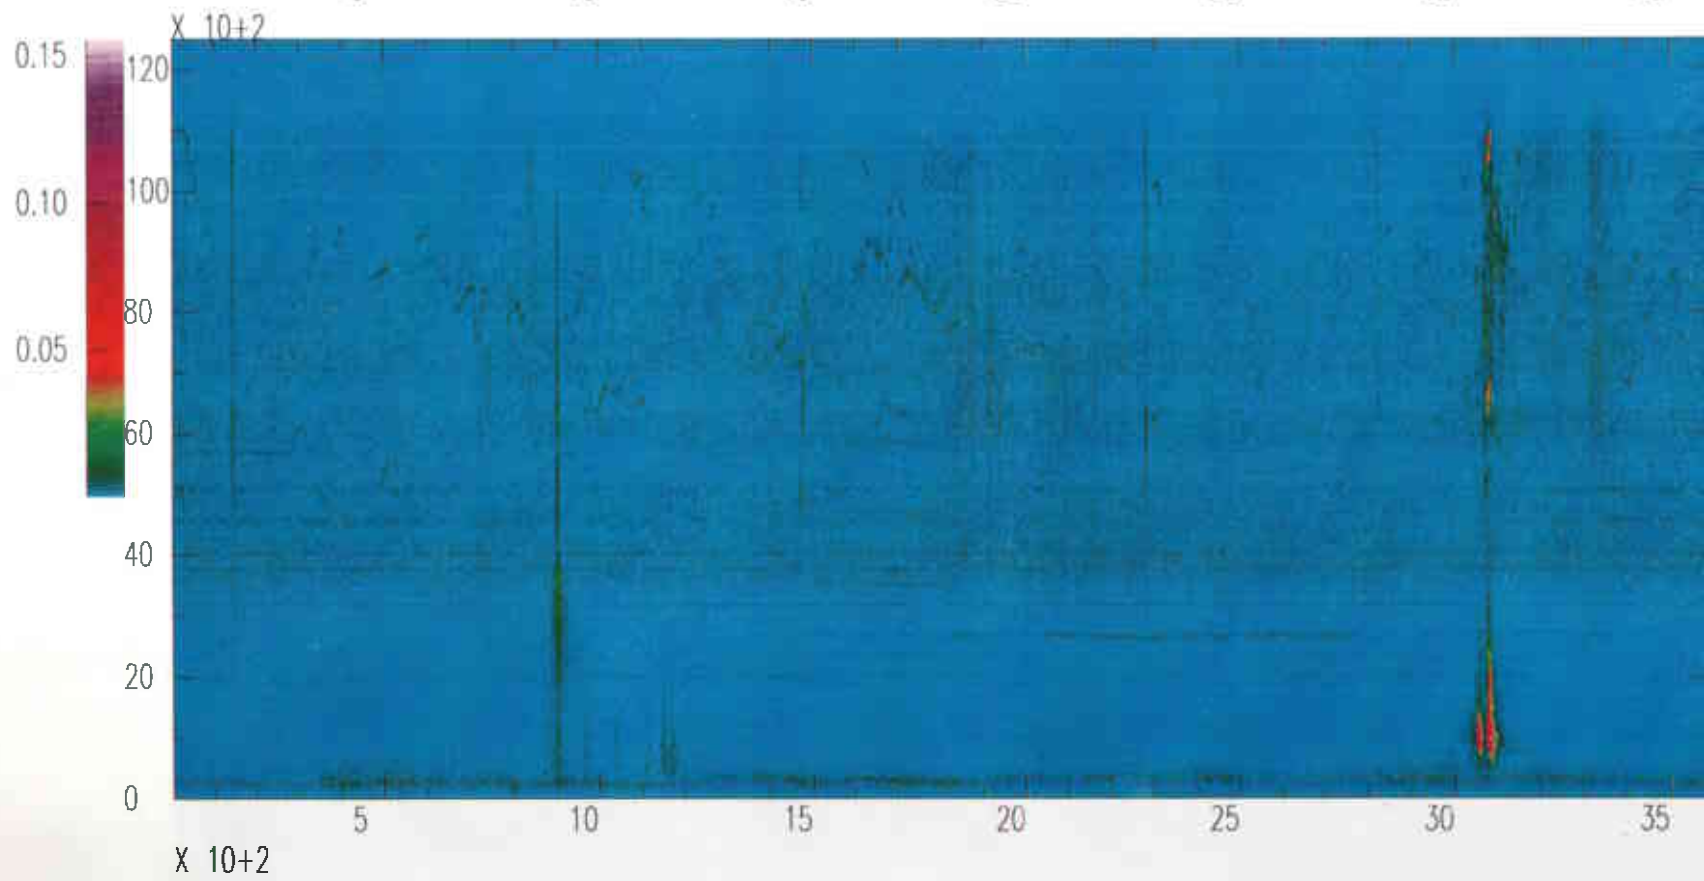

Livingston Corner Vertical OCT30(303),1995 15:00:00.000