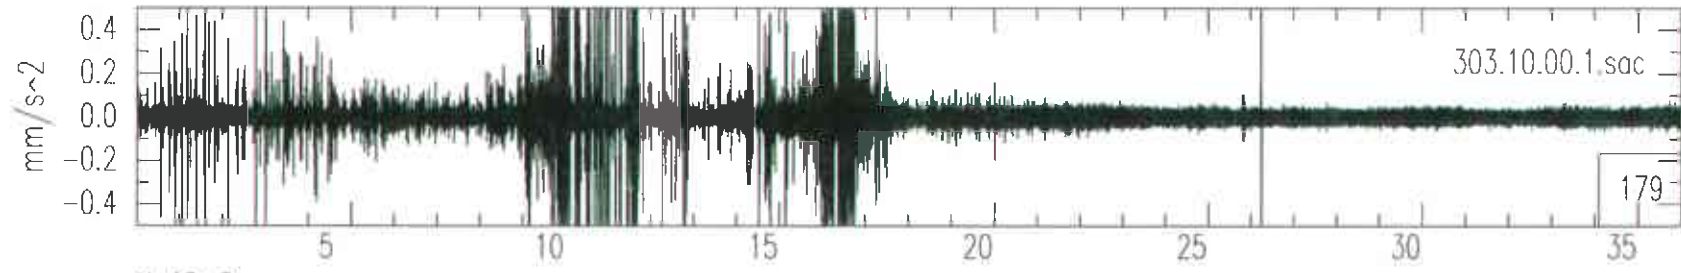

Spectrograms for Monday, October 30, 1995

Livingston LIGO West End

Vertical Channel Day 303 Hour 06 GMT (00:00 - 01:00 CST)
Vertical Channel Day 303 Hour 07 GMT (01:00 - 02:00 CST)
Vertical Channel Day 303 Hour 08 GMT (02:00 - 03:00 CST)
Vertical Channel Day 303 Hour 09 GMT (03:00 - 04:00 CST)
Vertical Channel Day 303 Hour 10 GMT (04:00 - 05:00 CST)
Vertical Channel Day 303 Hour 11 GMT (05:00 - 06:00 CST)
Vertical Channel Day 303 Hour 12 GMT (06:00 - 07:00 CST)
Vertical Channel Day 303 Hour 13 GMT (07:00 - 08:00 CST)
Vertical Channel Day 303 Hour 14 GMT (08:00 - 09:00 CST)
Vertical Channel Day 303 Hour 15 GMT (09:00 - 10:00 CST)
Vertical Channel Day 303 Hour 16 GMT (10:00 - 11:00 CST)
Vertical Channel Day 303 Hour 17 GMT (11:00 - 12:00 CST)
Vertical Channel Day 303 Hour 18 GMT (12:00 - 13:00 CST)
Vertical Channel Day 303 Hour 19 GMT (13:00 - 14:00 CST)
Vertical Channel Day 303 Hour 20 GMT (14:00 - 15:00 CST)
Vertical Channel Day 303 Hour 21 GMT (15:00 - 16:00 CST)
Vertical Channel Day 303 Hour 22 GMT (16:00 - 17:00 CST)
Vertical Channel Day 303 Hour 23 GMT (17:00 - 18:00 CST)
Vertical Channel Day 303 Hour 00 GMT (18:00 - 19:00 CST)
Vertical Channel Day 303 Hour 01 GMT (19:00 - 20:00 CST)
Vertical Channel Day 303 Hour 02 GMT (20:00 - 21:00 CST)
Vertical Channel Day 303 Hour 03 GMT (21:00 - 22:00 CST)
Vertical Channel Day 303 Hour 04 GMT (22:00 - 23:00 CST)
Vertical Channel Day 303 Hour 05 GMT (23:00 - 24:00 CST)

Livingston West Vertical OCT30(303),1995 05:59:59.999

Livingston West Vertical OCT30(303),1995 06:59:59.999

Livingston West Vertical OCT30(303),1995 07:59:59.999

Livingston West Vertical OCT30(303),1995 08:59:59.999

Livingston West Vertical OCT30(303),1995 09:59:59.999

Livingston West Vertical OCT30(303),1995 10:59:59.999

Livingston West Vertical OCT30(303),1995 11:59:59.999

Livingston West Vertical OCT30(303),1995 12:59:59.999