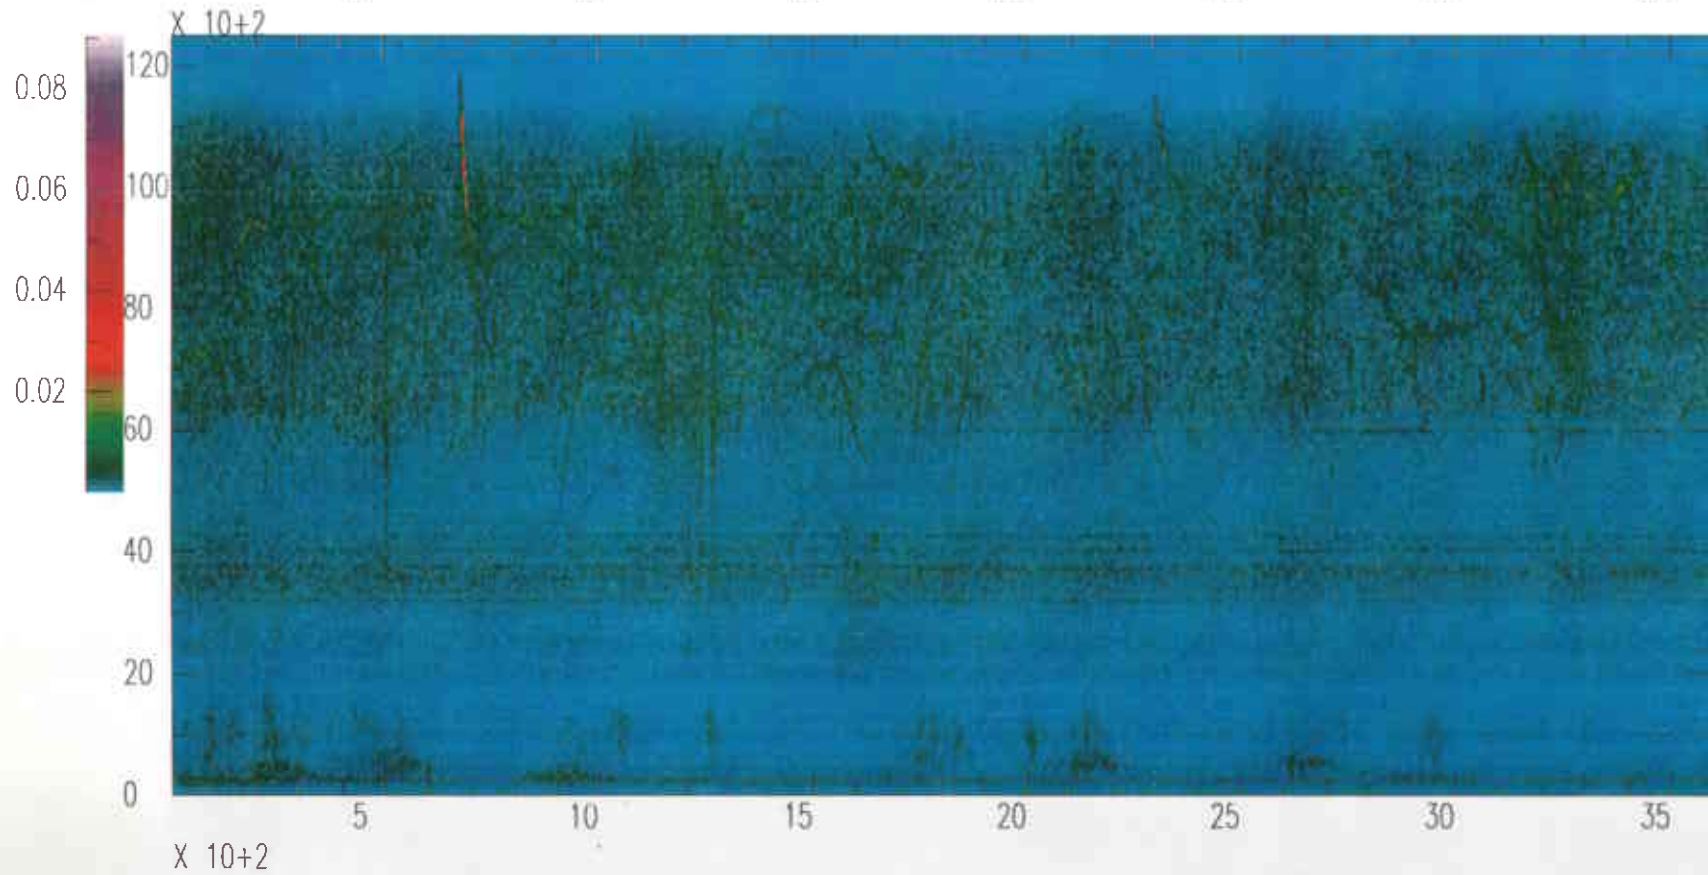

Livingston South Vertical OCT30(303),1995 14:00:00.000

Livingston South Vertical OCT30(303),1995 15:00:00.000

Livingston South Vertical OCT30(303),1995 16:00:00.000

Livingston South Vertical OCT30(303),1995 17:00:00.000

Livingston South Vertical OCT30(303),1995 18:00:00.000

Livingston South Vertical OCT30(303),1995 19:00:00.000

Livingston South Vertical OCT30(303),1995 20:00:00.000

Livingston South Vertical OCT30(303),1995 21:00:00.000

Livingston South Vertical OCT30(303),1995 22:00:00.000

Livingston South Vertical OCT30(303),1995 23:00:00.000

Livingston South Vertical OCT31(304),1995 00:00:00.000

Livingston South Vertical OCT31(304),1995 01:00:00.000

Livingston South Vertical OCT31(304),1995 02:00:00.000

Livingston South Vertical OCT31(304),1995 03:00:00.000

Livingston South Vertical OCT31(304),1995 04:00:00.000

Livingston South Vertical OCT31(304),1995 05:00:00.000