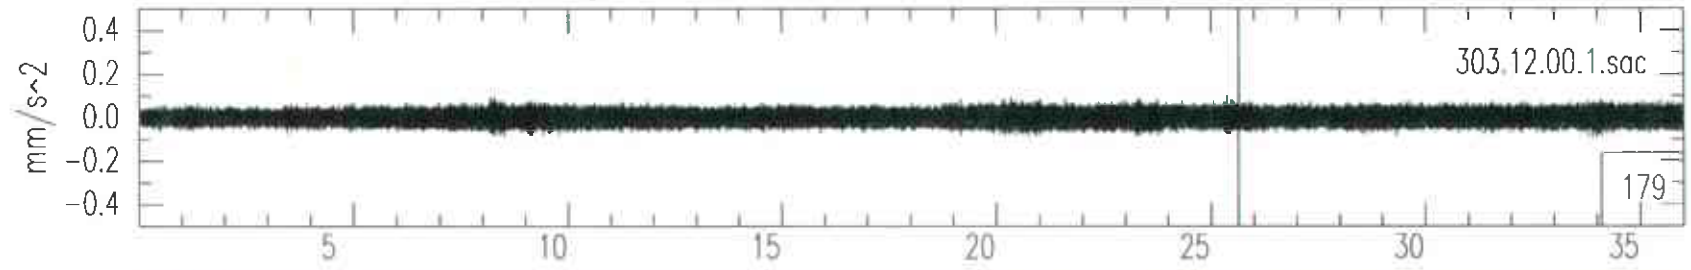

Livingston Corner Vertical OCT30(303),1995 12:00:00.000