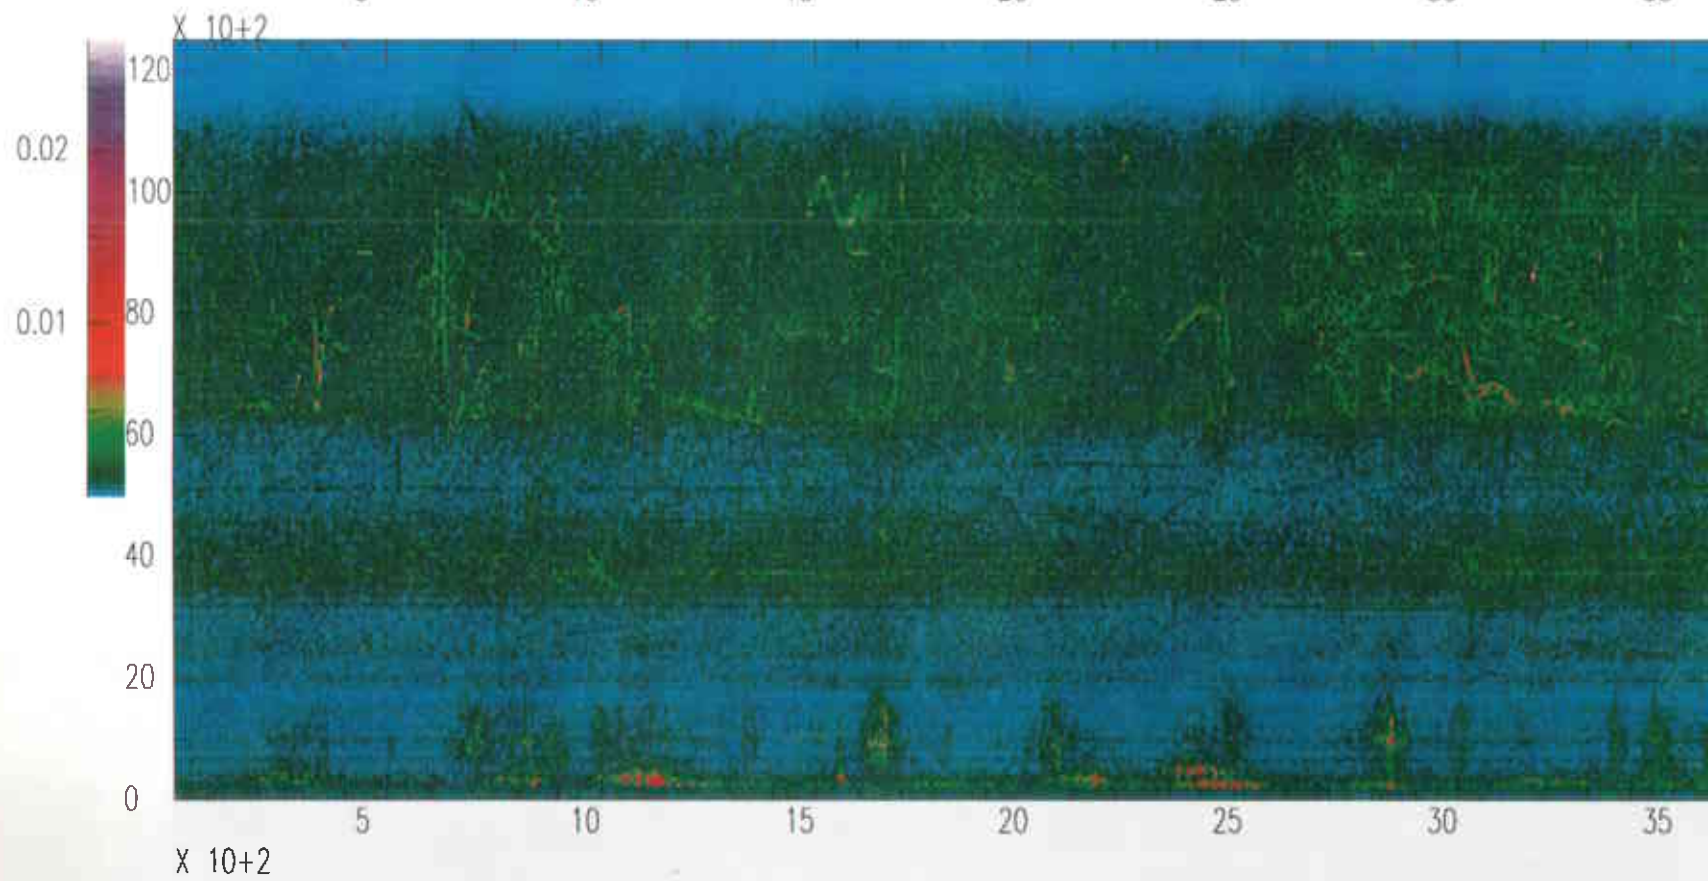

Spectrograms for Monday, October 30, 1995

Livingston LIGO South End

Vertical Channel Day 303 Hour 06 GMT (00:00 - 01:00 CST)
Vertical Channel Day 303 Hour 07 GMT (01:00 - 02:00 CST)
Vertical Channel Day 303 Hour 08 GMT (02:00 - 03:00 CST)
Vertical Channel Day 303 Hour 09 GMT (03:00 - 04:00 CST)
Vertical Channel Day 303 Hour 10 GMT (04:00 - 05:00 CST)
Vertical Channel Day 303 Hour 11 GMT (05:00 - 06:00 CST)
Vertical Channel Day 303 Hour 12 GMT (06:00 - 07:00 CST)
Vertical Channel Day 303 Hour 13 GMT (07:00 - 08:00 CST)
Vertical Channel Day 303 Hour 14 GMT (08:00 - 09:00 CST)
Vertical Channel Day 303 Hour 15 GMT (09:00 - 10:00 CST)
Vertical Channel Day 303 Hour 16 GMT (10:00 - 11:00 CST)
Vertical Channel Day 303 Hour 17 GMT (11:00 - 12:00 CST)
Vertical Channel Day 303 Hour 18 GMT (12:00 - 13:00 CST)
Vertical Channel Day 303 Hour 19 GMT (13:00 - 14:00 CST)
Vertical Channel Day 303 Hour 20 GMT (14:00 - 15:00 CST)
Vertical Channel Day 303 Hour 21 GMT (15:00 - 16:00 CST)
Vertical Channel Day 303 Hour 22 GMT (16:00 - 17:00 CST)
Vertical Channel Day 303 Hour 23 GMT (17:00 - 18:00 CST)
Vertical Channel Day 303 Hour 00 GMT (18:00 - 19:00 CST)
Vertical Channel Day 303 Hour 01 GMT (19:00 - 20:00 CST)
Vertical Channel Day 303 Hour 02 GMT (20:00 - 21:00 CST)
Vertical Channel Day 303 Hour 03 GMT (21:00 - 22:00 CST)
Vertical Channel Day 303 Hour 04 GMT (22:00 - 23:00 CST)
Vertical Channel Day 303 Hour 05 GMT (23:00 - 24:00 CST)

Livingston South Vertical OCT30(303),1995 06:00:00.000

Livingston South Vertical OCT30(303),1995 07:00:00.000

Livingston South Vertical OCT30(303),1995 08:00:00.000

Livingston South Vertical OCT30(303),1995 09:00:00.000

Livingston South Vertical OCT30(303),1995 10:00:00.000

Livingston South Vertical OCT30(303),1995 11:00:00.000

Livingston South Vertical OCT30(303),1995 12:00:00.000

Livingston South Vertical OCT30(303),1995 13:00:00.000