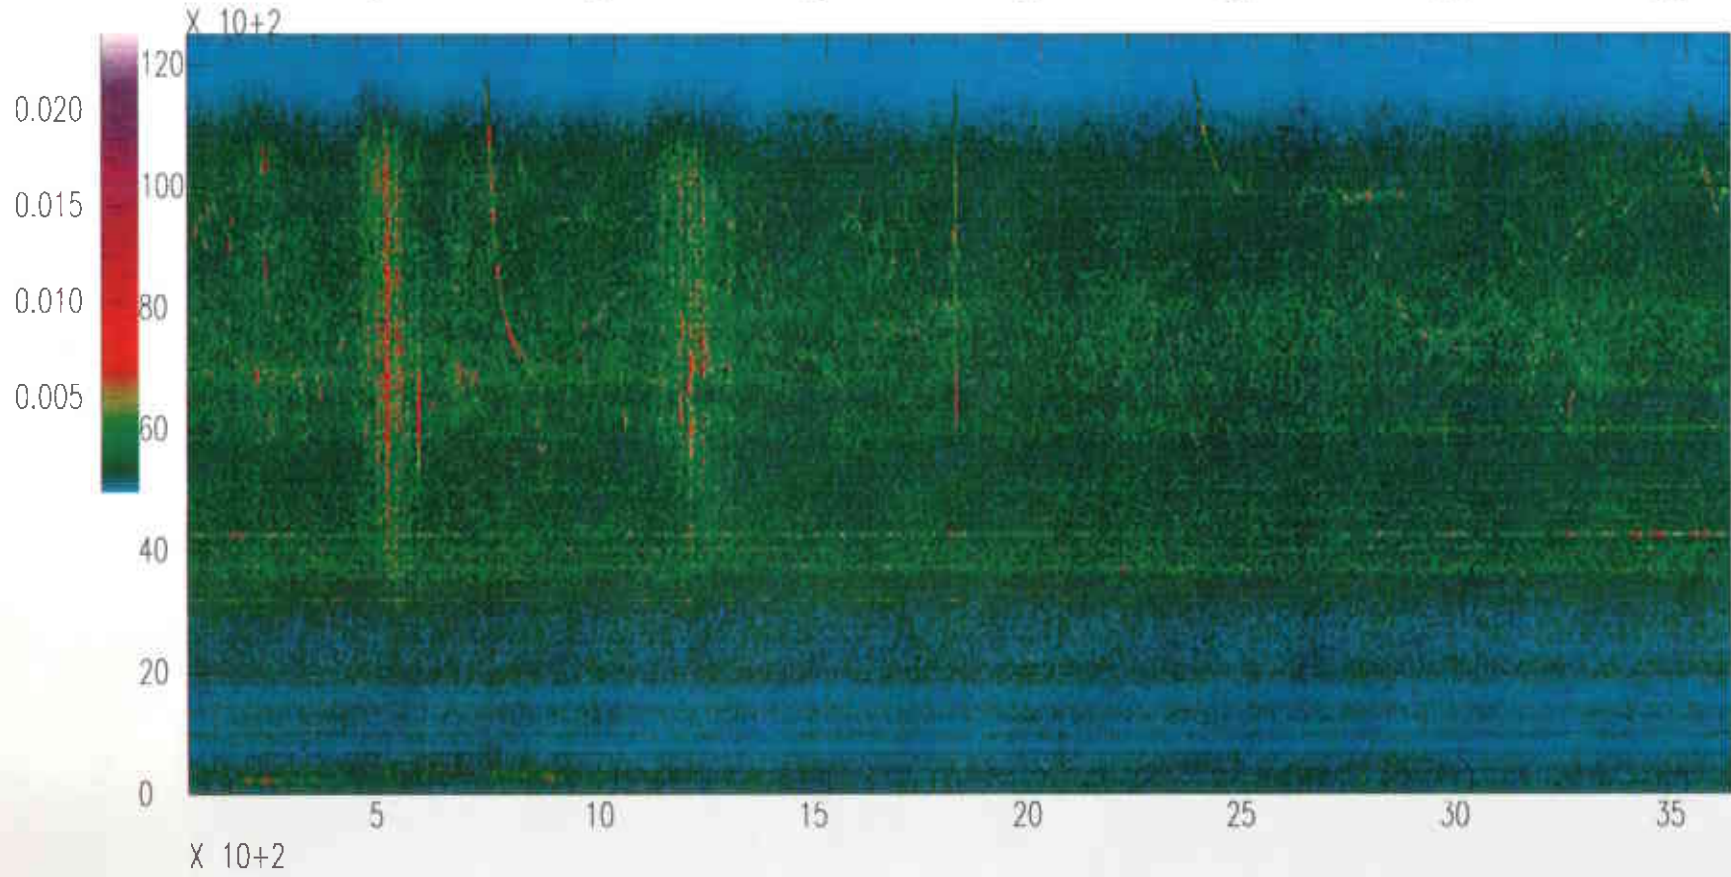

Livingston Corner Vertical OCT30(303),1995 18:00:00.000

Livingston Corner Vertical OCT30(303),1995 19:00:00.000

Livingston Corner Vertical OCT30(303),1995 20:00:00.000

Livingston Corner Vertical OCT30(303),1995 21:00:00.000

Livingston Corner Vertical OCT30(303),1995 22:00:00.000

Livingston Corner Vertical OCT30(303),1995 23:00:00.000

Livingston Corner Vertical OCT31(304),1995 00:00:00.000

Livingston Corner Vertical OCT31(304),1995 01:00:00.000