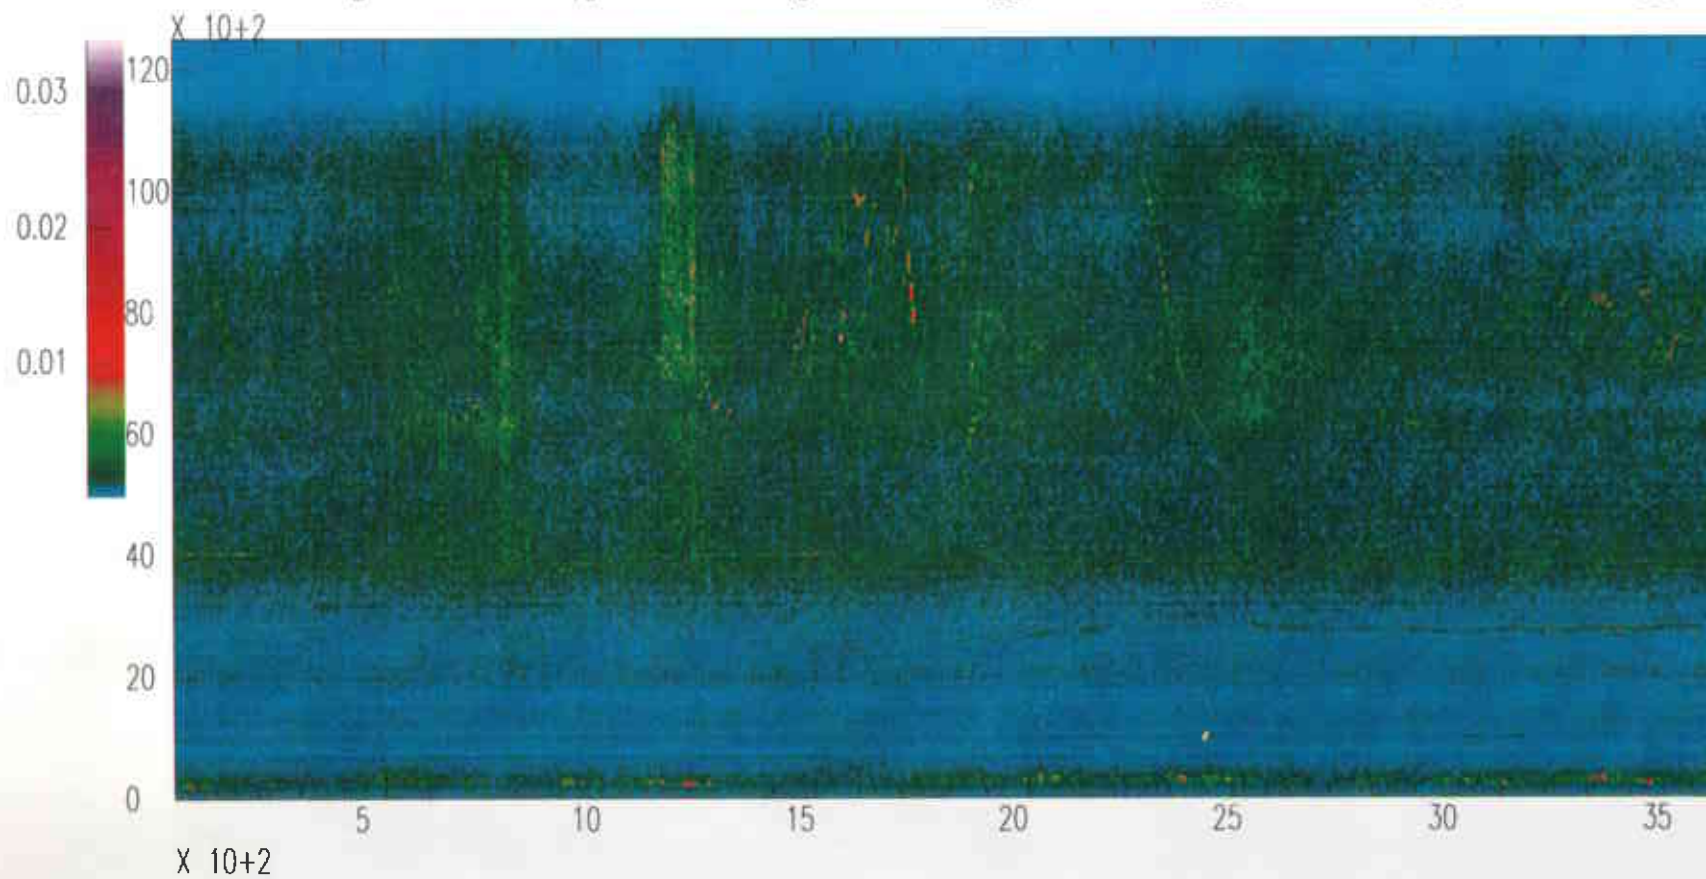

Spectrograms for Monday, October 30, 1995

Livingston LIGO Corner

Vertical Channel Day 303 Hour 06 GMT (00:00 - 01:00 CST)
Vertical Channel Day 303 Hour 07 GMT (01:00 - 02:00 CST)
Vertical Channel Day 303 Hour 08 GMT (02:00 - 03:00 CST)
Vertical Channel Day 303 Hour 09 GMT (03:00 - 04:00 CST)
Vertical Channel Day 303 Hour 10 GMT (04:00 - 05:00 CST)
Vertical Channel Day 303 Hour 11 GMT (05:00 - 06:00 CST)
Vertical Channel Day 303 Hour 12 GMT (06:00 - 07:00 CST)
Vertical Channel Day 303 Hour 13 GMT (07:00 - 08:00 CST)
Vertical Channel Day 303 Hour 14 GMT (08:00 - 09:00 CST)
Vertical Channel Day 303 Hour 15 GMT (09:00 - 10:00 CST)
Vertical Channel Day 303 Hour 16 GMT (10:00 - 11:00 CST)
Vertical Channel Day 303 Hour 17 GMT (11:00 - 12:00 CST)
Vertical Channel Day 303 Hour 18 GMT (12:00 - 13:00 CST)
Vertical Channel Day 303 Hour 19 GMT (13:00 - 14:00 CST)
Vertical Channel Day 303 Hour 20 GMT (14:00 - 15:00 CST)
Vertical Channel Day 303 Hour 21 GMT (15:00 - 16:00 CST)
Vertical Channel Day 303 Hour 22 GMT (16:00 - 17:00 CST)
Vertical Channel Day 303 Hour 23 GMT (17:00 - 18:00 CST)
Vertical Channel Day 303 Hour 00 GMT (18:00 - 19:00 CST)
Vertical Channel Day 303 Hour 01 GMT (19:00 - 20:00 CST)
Vertical Channel Day 303 Hour 02 GMT (20:00 - 21:00 CST)
Vertical Channel Day 303 Hour 03 GMT (21:00 - 22:00 CST)
Vertical Channel Day 303 Hour 04 GMT (22:00 - 23:00 CST)
Vertical Channel Day 303 Hour 05 GMT (23:00 - 24:00 CST)

Livingston Corner Vertical OCT30(303),1995 10:00:00.000

Livingston Corner Vertical OCT30(303),1995 11:00:00.000

Livingston Corner Vertical OCT30(303),1995 12:00:00.000

Livingston Corner Vertical OCT30(303),1995 13:00:00.000