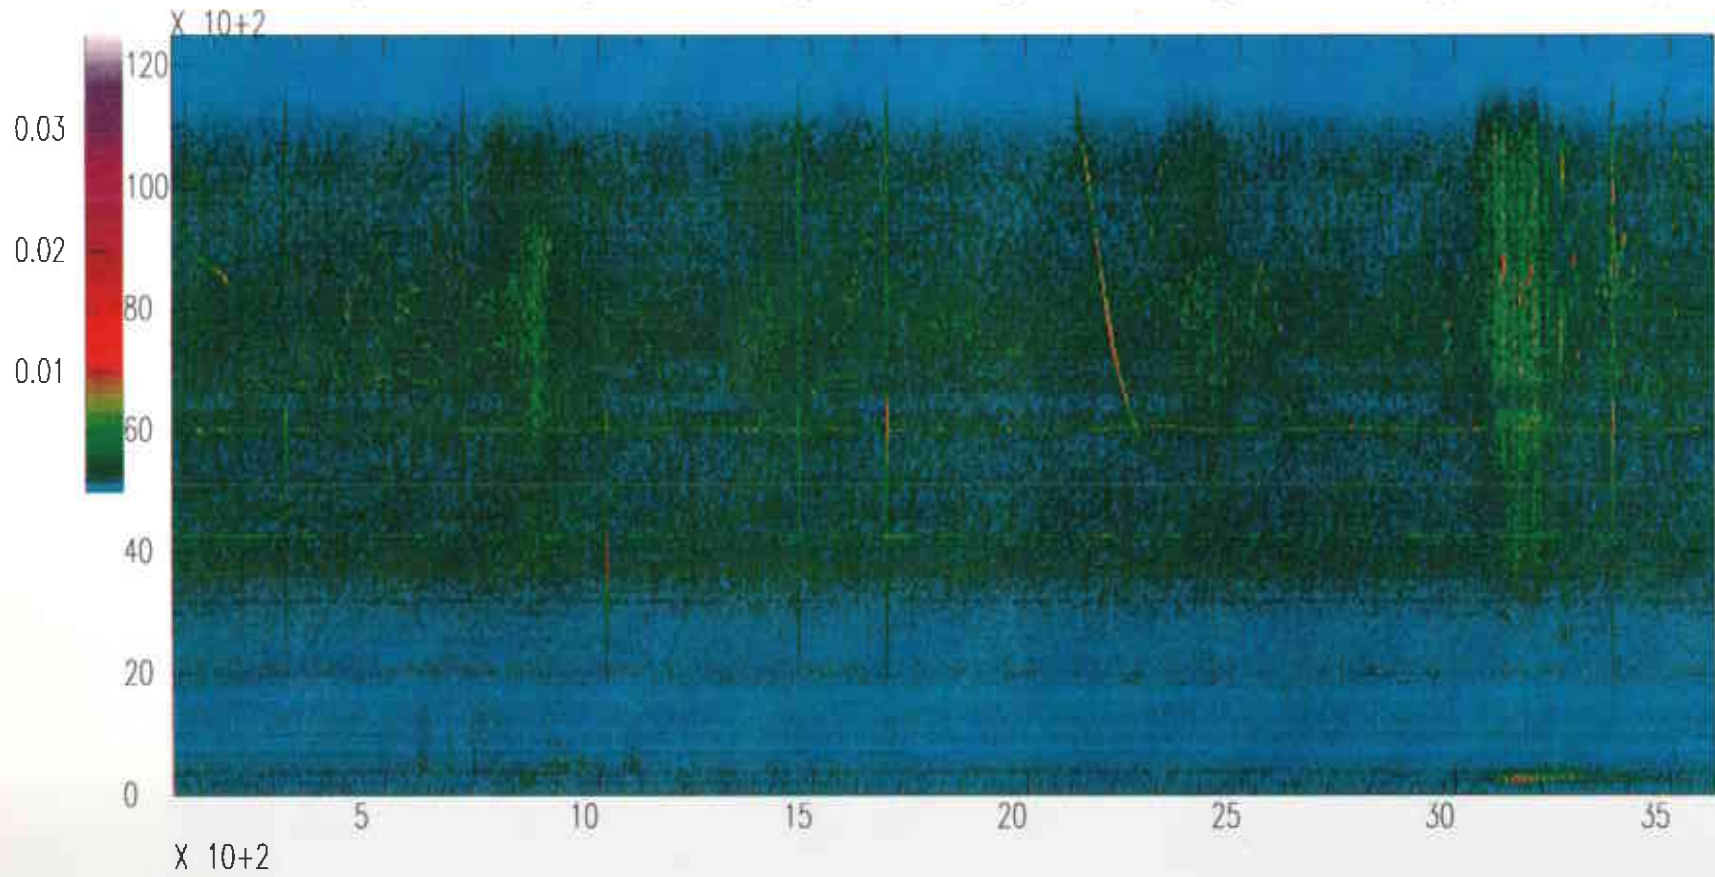

Livingston Corner Vertical OCT30(303),1995 18:00:00.000

Livingston Corner Vertical OCT30(303),1995 19:00:00.000

Livingston Corner Vertical OCT30(303),1995 20:00:00.000

Livingston Corner Vertical OCT30(303),1995 21:00:00.000

Livingston Corner Vertical OCT30(303),1995 22:00:00.000

Livingston Corner Vertical OCT30(303),1995 23:00:00.000

Livingston Corner Vertical OCT31(304),1995 00:00:00.000

Livingston Corner Vertical OCT31(304),1995 01:00:00.000