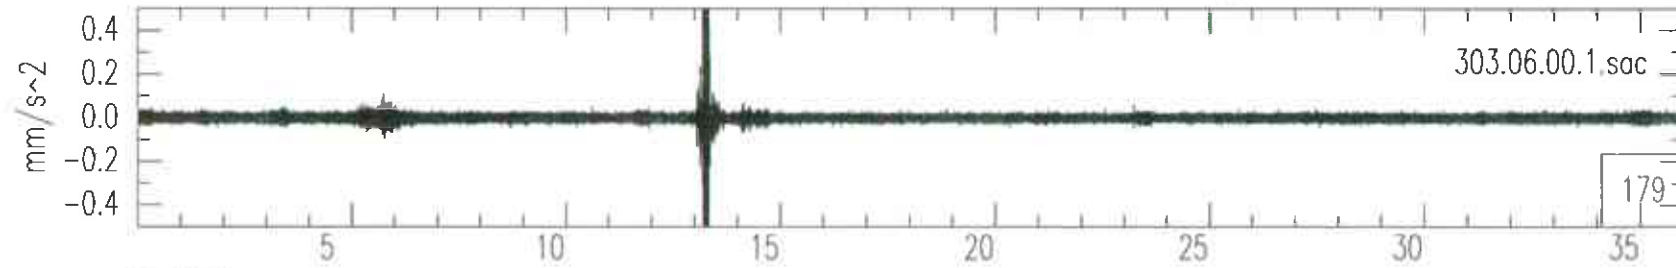

Livingston South Vertical OCT30(303),1995 06:00:00.000