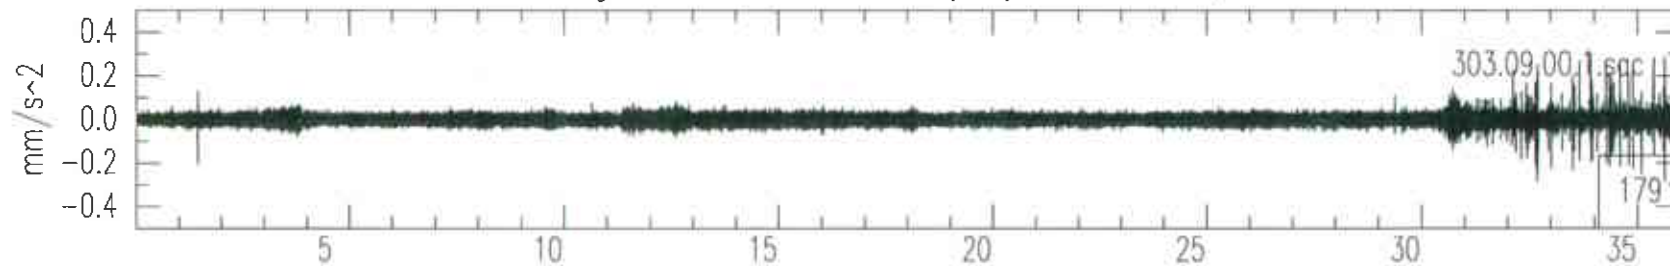

Spectrograms for Monday, October 30, 1995

Livingston LIGO West End

Vertical Channel Day 303 Hour 06 GMT (00:00 - 01:00 CST)
Vertical Channel Day 303 Hour 07 GMT (01:00 - 02:00 CST)
Vertical Channel Day 303 Hour 08 GMT (02:00 - 03:00 CST)
Vertical Channel Day 303 Hour 09 GMT (03:00 - 04:00 CST)
Vertical Channel Day 303 Hour 10 GMT (04:00 - 05:00 CST)
Vertical Channel Day 303 Hour 11 GMT (05:00 - 06:00 CST)
Vertical Channel Day 303 Hour 12 GMT (06:00 - 07:00 CST)
Vertical Channel Day 303 Hour 13 GMT (07:00 - 08:00 CST)
Vertical Channel Day 303 Hour 14 GMT (08:00 - 09:00 CST)
Vertical Channel Day 303 Hour 15 GMT (09:00 - 10:00 CST)
Vertical Channel Day 303 Hour 16 GMT (10:00 - 11:00 CST)
Vertical Channel Day 303 Hour 17 GMT (11:00 - 12:00 CST)
Vertical Channel Day 303 Hour 18 GMT (12:00 - 13:00 CST)
Vertical Channel Day 303 Hour 19 GMT (13:00 - 14:00 CST)
Vertical Channel Day 303 Hour 20 GMT (14:00 - 15:00 CST)
Vertical Channel Day 303 Hour 21 GMT (15:00 - 16:00 CST)
Vertical Channel Day 303 Hour 22 GMT (16:00 - 17:00 CST)
Vertical Channel Day 303 Hour 23 GMT (17:00 - 18:00 CST)
Vertical Channel Day 303 Hour 00 GMT (18:00 - 19:00 CST)
Vertical Channel Day 303 Hour 01 GMT (19:00 - 20:00 CST)
Vertical Channel Day 303 Hour 02 GMT (20:00 - 21:00 CST)
Vertical Channel Day 303 Hour 03 GMT (21:00 - 22:00 CST)
Vertical Channel Day 303 Hour 04 GMT (22:00 - 23:00 CST)
Vertical Channel Day 303 Hour 05 GMT (23:00 - 24:00 CST)

Livingston West Vertical OCT30(303),1995 05:59:59.999

Livingston West Vertical OCT30(303),1995 06:59:59.999

Livingston West Vertical OCT30(303),1995 07:59:59.999

Livingston West Vertical OCT30(303),1995 08:59:59.999

Livingston West Vertical OCT30(303),1995 09:59:59.999

Livingston West Vertical OCT30(303),1995 10:59:59.999

Livingston West Vertical OCT30(303),1995 11:59:59.999

Livingston West Vertical OCT30(303),1995 12:59:59.999