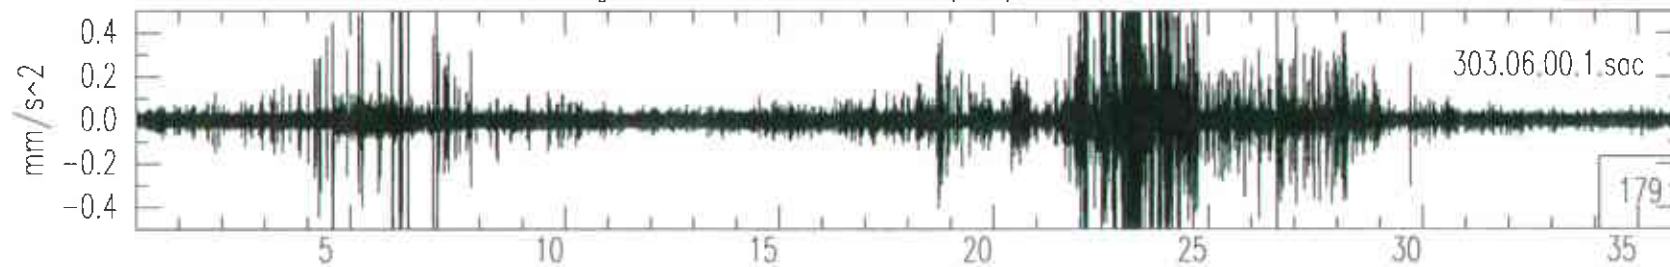

Livingston West Vertical OCT30(303),1995 05:59:59.999