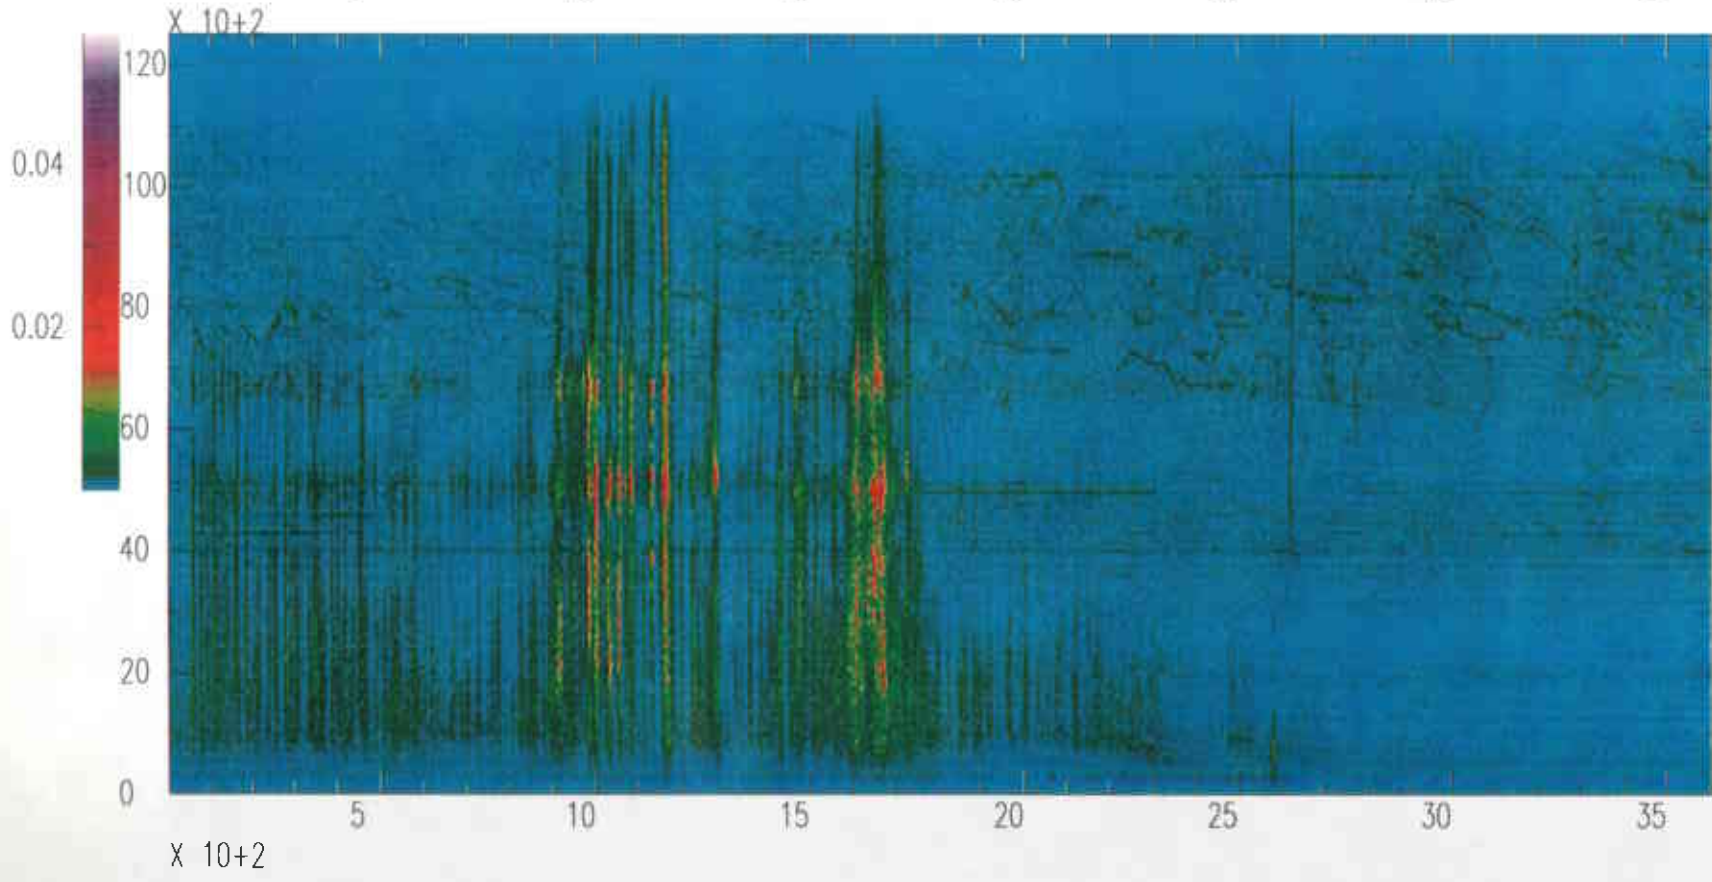

Livingston West Vertical OCT30(303),1995 05:59:59.999

Livingston West Vertical OCT30(303),1995 06:59:59.999

Livingston West Vertical OCT30(303),1995 07:59:59.999

Livingston West Vertical OCT30(303),1995 08:59:59.999

Livingston West Vertical OCT30(303),1995 09:59:59.999

Livingston West Vertical OCT30(303),1995 10:59:59.999

Livingston West Vertical OCT30(303),1995 11:59:59.999

Livingston West Vertical OCT30(303),1995 12:59:59.999

Livingston West Vertical OCT30(303),1995 13:59:59.999

Livingston West Vertical OCT30(303),1995 14:59:59.999

Livingston West Vertical OCT30(303),1995 15:59:59.999

Livingston West Vertical OCT30(303),1995 16:59:59.999