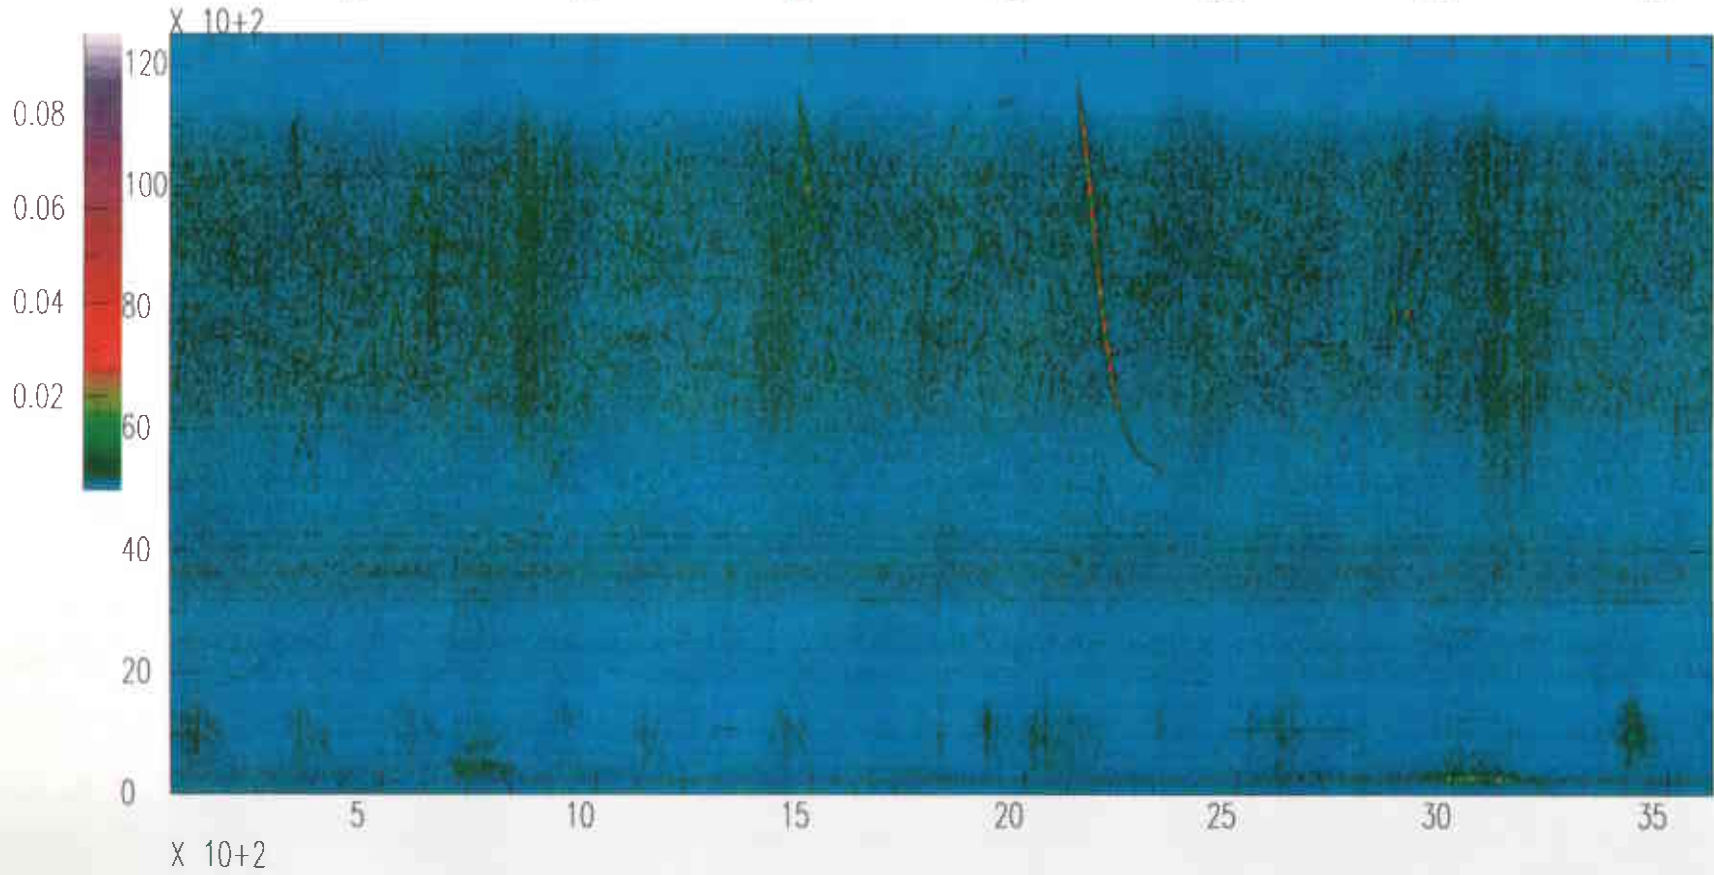

Livingston South Vertical OCT30(303),1995 14:00:00.000

Livingston South Vertical OCT30(303),1995 15:00:00.000

Livingston South Vertical OCT30(303),1995 16:00:00.000

Livingston South Vertical OCT30(303),1995 17:00:00.000

Livingston South Vertical OCT30(303),1995 18:00:00.000

Livingston South Vertical OCT30(303),1995 19:00:00.000

Livingston South Vertical OCT30(303),1995 20:00:00.000

Livingston South Vertical OCT30(303),1995 21:00:00.000

Livingston South Vertical OCT30(303),1995 22:00:00.000

Livingston South Vertical OCT30(303),1995 23:00:00.000

Livingston South Vertical OCT31(304),1995 00:00:00.000

Livingston South Vertical OCT31(304),1995 01:00:00.000

Livingston South Vertical OCT31(304),1995 02:00:00.000

Livingston South Vertical OCT31(304),1995 03:00:00.000

Livingston South Vertical OCT31(304),1995 04:00:00.000

Livingston South Vertical OCT31(304),1995 05:00:00.000