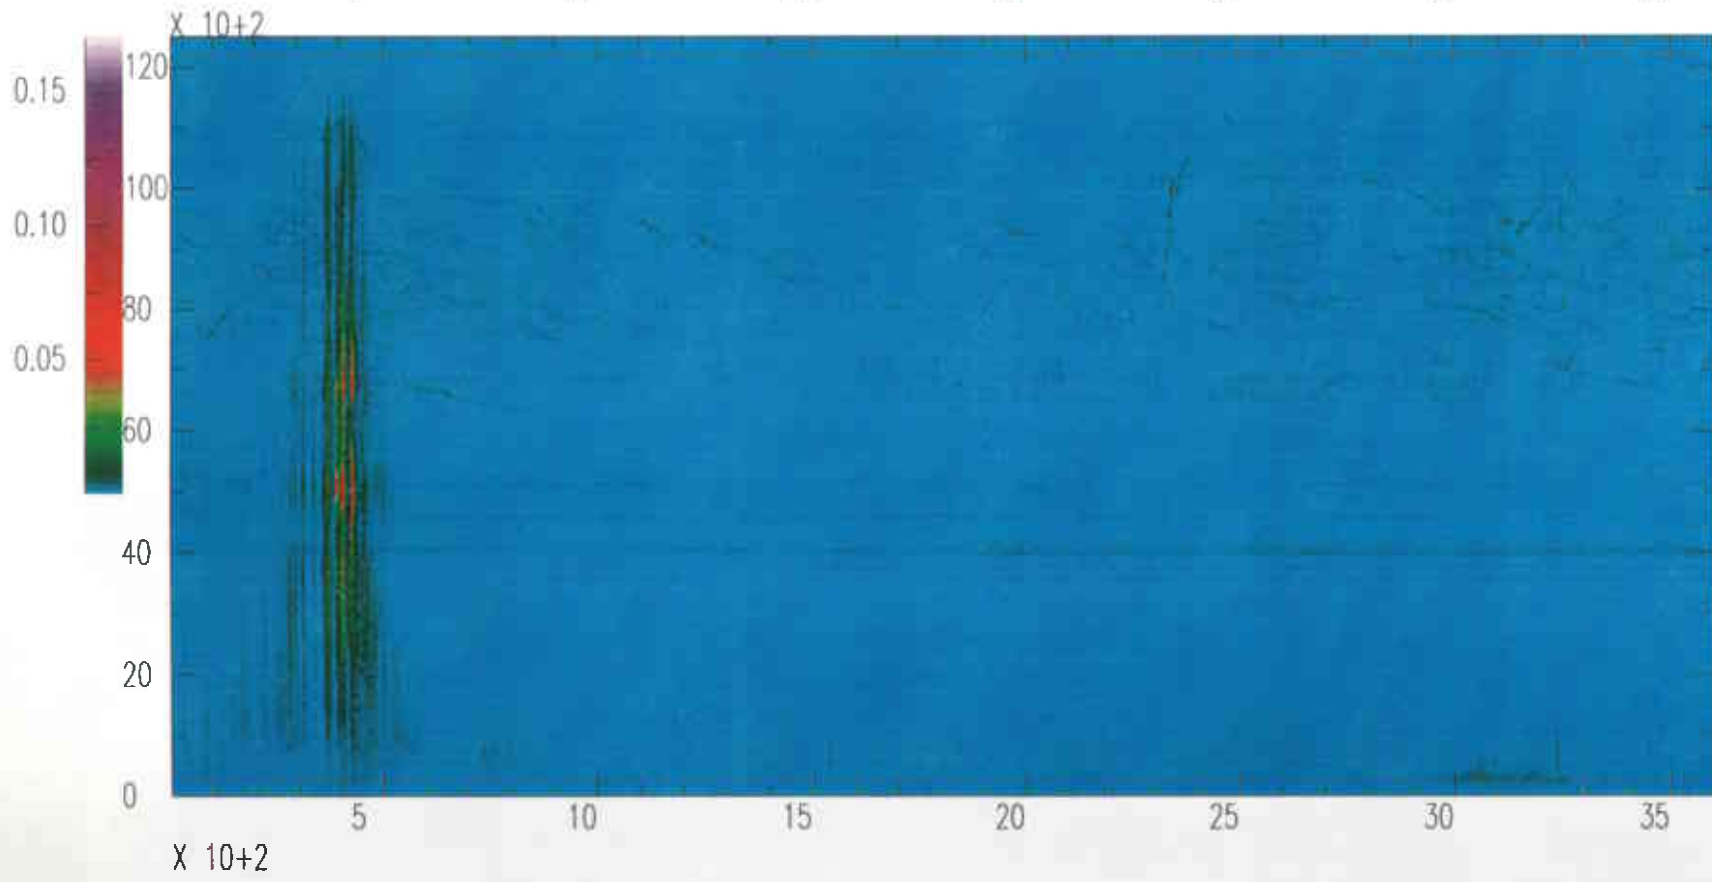

Livingston South Vertical OCT31(304),1995 02:00:00.000

Livingston South Vertical OCT31(304),1995 03:00:00.000

Livingston South Vertical OCT31(304),1995 04:00:00.000

Livingston South Vertical OCT31(304),1995 05:00:00.000

Spectrograms for Monday, October 30, 1995

Livingston LIGO West End

Vertical Channel Day 303 Hour 06 GMT (00:00 - 01:00 CST)
Vertical Channel Day 303 Hour 07 GMT (01:00 - 02:00 CST)
Vertical Channel Day 303 Hour 08 GMT (02:00 - 03:00 CST)
Vertical Channel Day 303 Hour 09 GMT (03:00 - 04:00 CST)
Vertical Channel Day 303 Hour 10 GMT (04:00 - 05:00 CST)
Vertical Channel Day 303 Hour 11 GMT (05:00 - 06:00 CST)
Vertical Channel Day 303 Hour 12 GMT (06:00 - 07:00 CST)
Vertical Channel Day 303 Hour 13 GMT (07:00 - 08:00 CST)
Vertical Channel Day 303 Hour 14 GMT (08:00 - 09:00 CST)
Vertical Channel Day 303 Hour 15 GMT (09:00 - 10:00 CST)
Vertical Channel Day 303 Hour 16 GMT (10:00 - 11:00 CST)
Vertical Channel Day 303 Hour 17 GMT (11:00 - 12:00 CST)
Vertical Channel Day 303 Hour 18 GMT (12:00 - 13:00 CST)
Vertical Channel Day 303 Hour 19 GMT (13:00 - 14:00 CST)
Vertical Channel Day 303 Hour 20 GMT (14:00 - 15:00 CST)
Vertical Channel Day 303 Hour 21 GMT (15:00 - 16:00 CST)
Vertical Channel Day 303 Hour 22 GMT (16:00 - 17:00 CST)
Vertical Channel Day 303 Hour 23 GMT (17:00 - 18:00 CST)
Vertical Channel Day 303 Hour 00 GMT (18:00 - 19:00 CST)
Vertical Channel Day 303 Hour 01 GMT (19:00 - 20:00 CST)
Vertical Channel Day 303 Hour 02 GMT (20:00 - 21:00 CST)
Vertical Channel Day 303 Hour 03 GMT (21:00 - 22:00 CST)
Vertical Channel Day 303 Hour 04 GMT (22:00 - 23:00 CST)
Vertical Channel Day 303 Hour 05 GMT (23:00 - 24:00 CST)

Livingston West Vertical OCT30(303),1995 05:59:59.999

Livingston West Vertical OCT30(303),1995 06:59:59.999

Livingston West Vertical OCT30(303),1995 07:59:59.999

Livingston West Vertical OCT30(303),1995 08:59:59.999