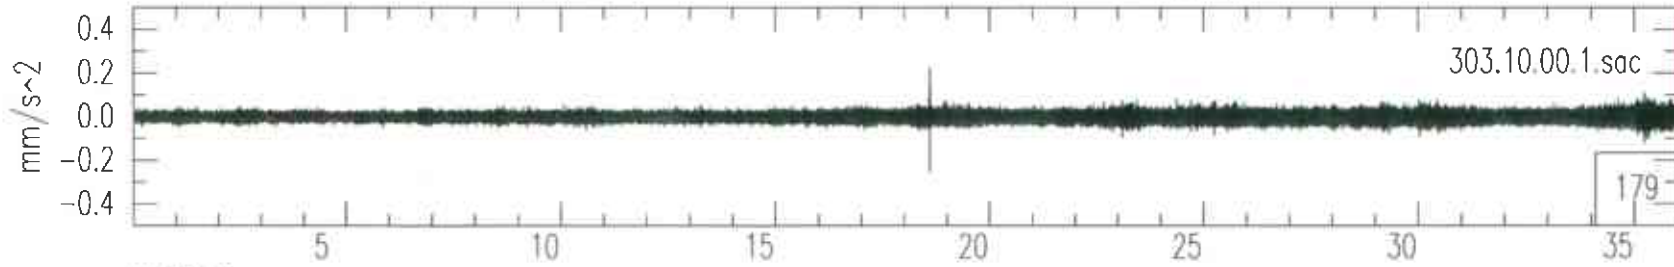

Spectrograms for Monday, October 30, 1995

Livingston LIGO South End

Vertical Channel Day 303 Hour 06 GMT (00:00 - 01:00 CST)
Vertical Channel Day 303 Hour 07 GMT (01:00 - 02:00 CST)
Vertical Channel Day 303 Hour 08 GMT (02:00 - 03:00 CST)
Vertical Channel Day 303 Hour 09 GMT (03:00 - 04:00 CST)
Vertical Channel Day 303 Hour 10 GMT (04:00 - 05:00 CST)
Vertical Channel Day 303 Hour 11 GMT (05:00 - 06:00 CST)
Vertical Channel Day 303 Hour 12 GMT (06:00 - 07:00 CST)
Vertical Channel Day 303 Hour 13 GMT (07:00 - 08:00 CST)
Vertical Channel Day 303 Hour 14 GMT (08:00 - 09:00 CST)
Vertical Channel Day 303 Hour 15 GMT (09:00 - 10:00 CST)
Vertical Channel Day 303 Hour 16 GMT (10:00 - 11:00 CST)
Vertical Channel Day 303 Hour 17 GMT (11:00 - 12:00 CST)
Vertical Channel Day 303 Hour 18 GMT (12:00 - 13:00 CST)
Vertical Channel Day 303 Hour 19 GMT (13:00 - 14:00 CST)
Vertical Channel Day 303 Hour 20 GMT (14:00 - 15:00 CST)
Vertical Channel Day 303 Hour 21 GMT (15:00 - 16:00 CST)
Vertical Channel Day 303 Hour 22 GMT (16:00 - 17:00 CST)
Vertical Channel Day 303 Hour 23 GMT (17:00 - 18:00 CST)
Vertical Channel Day 303 Hour 00 GMT (18:00 - 19:00 CST)
Vertical Channel Day 303 Hour 01 GMT (19:00 - 20:00 CST)
Vertical Channel Day 303 Hour 02 GMT (20:00 - 21:00 CST)
Vertical Channel Day 303 Hour 03 GMT (21:00 - 22:00 CST)
Vertical Channel Day 303 Hour 04 GMT (22:00 - 23:00 CST)
Vertical Channel Day 303 Hour 05 GMT (23:00 - 24:00 CST)

Livingston South Vertical OCT30(303),1995 06:00:00.000

Livingston South Vertical OCT30(303),1995 07:00:00.000

Livingston South Vertical OCT30(303),1995 08:00:00.000

Livingston South Vertical OCT30(303),1995 09:00:00.000

Livingston South Vertical OCT30(303),1995 10:00:00.000

Livingston South Vertical OCT30(303),1995 11:00:00.000

Livingston South Vertical OCT30(303),1995 12:00:00.000

Livingston South Vertical OCT30(303),1995 13:00:00.000