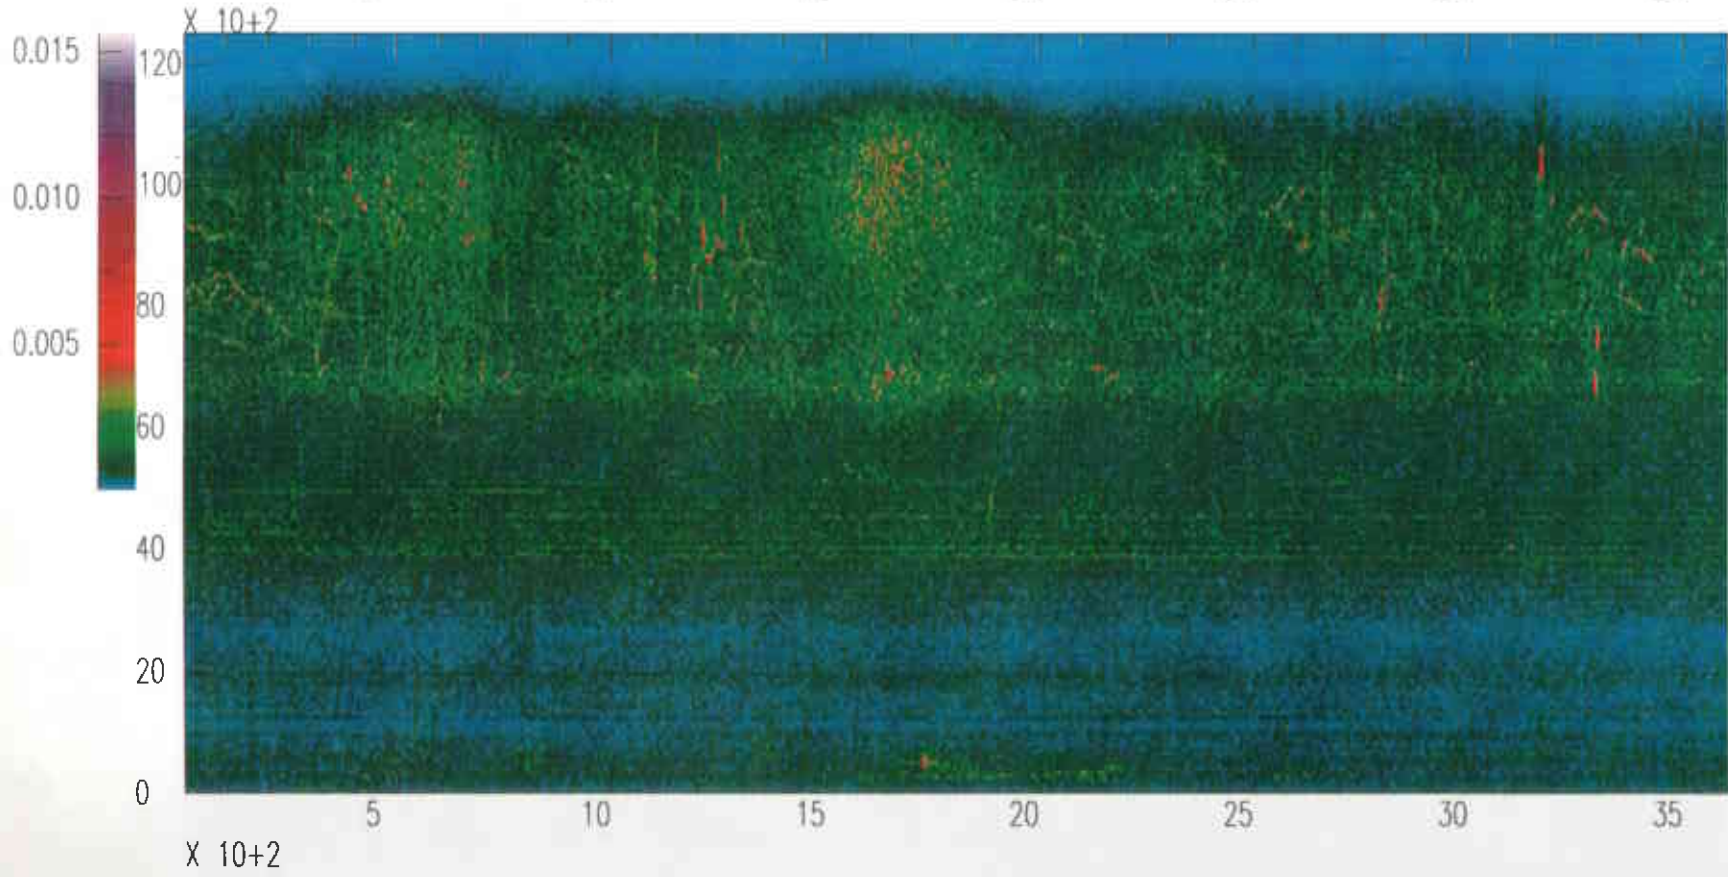

Livingston West Vertical OCT30(303),1995 05:59:59.999

Livingston West Vertical OCT30(303),1995 06:59:59.999

Livingston West Vertical OCT30(303),1995 07:59:59.999

Livingston West Vertical OCT30(303),1995 08:59:59.999

Livingston West Vertical OCT30(303),1995 09:59:59.999

Livingston West Vertical OCT30(303),1995 10:59:59.999

Livingston West Vertical OCT30(303),1995 11:59:59.999

Livingston West Vertical OCT30(303),1995 12:59:59.999

Livingston West Vertical OCT30(303),1995 13:59:59.999

Livingston West Vertical OCT30(303),1995 14:59:59.999

Livingston West Vertical OCT30(303),1995 15:59:59.999

Livingston West Vertical OCT30(303),1995 16:59:59.999