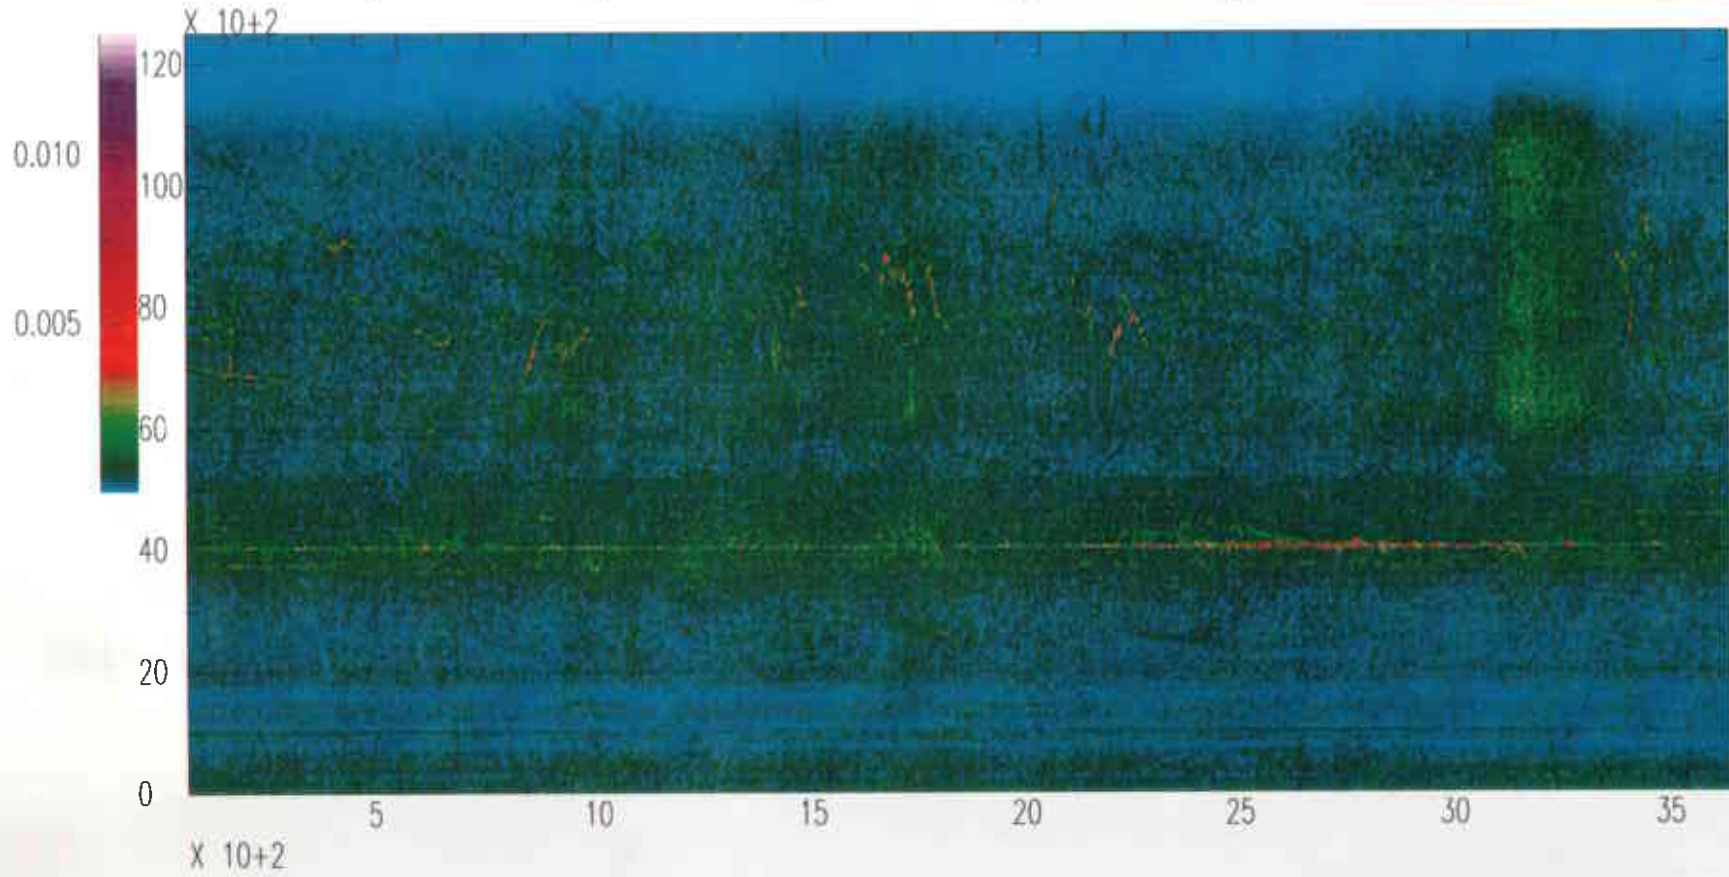

Spectrograms for Monday, October 30, 1995

Livingston LIGO Corner

Vertical Channel Day 303 Hour 06 GMT (00:00 - 01:00 CST)
Vertical Channel Day 303 Hour 07 GMT (01:00 - 02:00 CST)
Vertical Channel Day 303 Hour 08 GMT (02:00 - 03:00 CST)
Vertical Channel Day 303 Hour 09 GMT (03:00 - 04:00 CST)
Vertical Channel Day 303 Hour 10 GMT (04:00 - 05:00 CST)
Vertical Channel Day 303 Hour 11 GMT (05:00 - 06:00 CST)
Vertical Channel Day 303 Hour 12 GMT (06:00 - 07:00 CST)
Vertical Channel Day 303 Hour 13 GMT (07:00 - 08:00 CST)
Vertical Channel Day 303 Hour 14 GMT (08:00 - 09:00 CST)
Vertical Channel Day 303 Hour 15 GMT (09:00 - 10:00 CST)
Vertical Channel Day 303 Hour 16 GMT (10:00 - 11:00 CST)
Vertical Channel Day 303 Hour 17 GMT (11:00 - 12:00 CST)
Vertical Channel Day 303 Hour 18 GMT (12:00 - 13:00 CST)
Vertical Channel Day 303 Hour 19 GMT (13:00 - 14:00 CST)
Vertical Channel Day 303 Hour 20 GMT (14:00 - 15:00 CST)
Vertical Channel Day 303 Hour 21 GMT (15:00 - 16:00 CST)
Vertical Channel Day 303 Hour 22 GMT (16:00 - 17:00 CST)
Vertical Channel Day 303 Hour 23 GMT (17:00 - 18:00 CST)
Vertical Channel Day 303 Hour 00 GMT (18:00 - 19:00 CST)
Vertical Channel Day 303 Hour 01 GMT (19:00 - 20:00 CST)
Vertical Channel Day 303 Hour 02 GMT (20:00 - 21:00 CST)
Vertical Channel Day 303 Hour 03 GMT (21:00 - 22:00 CST)
Vertical Channel Day 303 Hour 04 GMT (22:00 - 23:00 CST)
Vertical Channel Day 303 Hour 05 GMT (23:00 - 24:00 CST)

Livingston Corner Vertical OCT30(303),1995 06:00:00.000

Livingston Corner Vertical OCT30(303),1995 07:00:00.000

Livingston Corner Vertical OCT30(303), 1995 08:00:00.000

Livingston Corner Vertical OCT30(303),1995 09:00:00.000