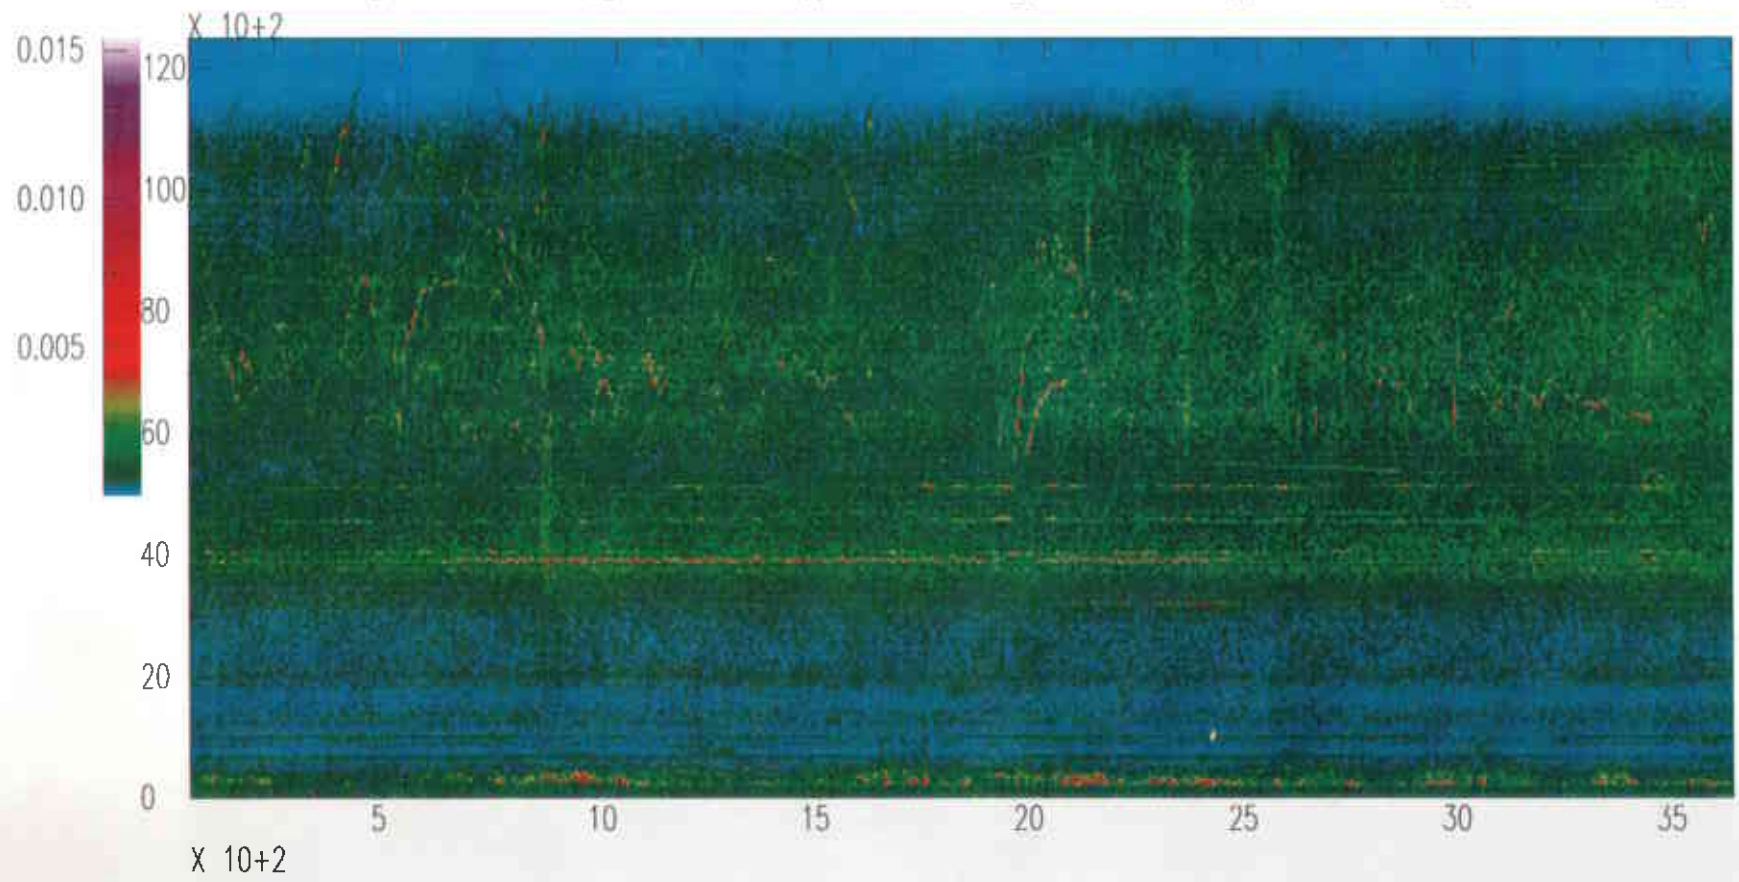

Livingston Corner Vertical OCT30(303),1995 12:00:00.000