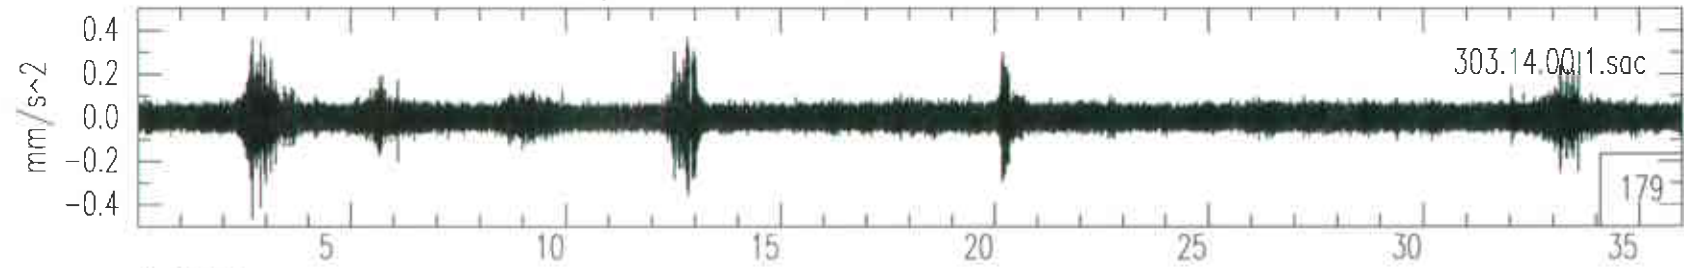

Livingston West Vertical OCT30(303),1995 05:59:59.999

Livingston West Vertical OCT30(303),1995 06:59:59.999

Livingston West Vertical OCT30(303),1995 07:59:59.999

Livingston West Vertical OCT30(303),1995 08:59:59.999

Livingston West Vertical OCT30(303),1995 09:59:59.999

Livingston West Vertical OCT30(303),1995 10:59:59.999

Livingston West Vertical OCT30(303),1995 11:59:59.999

Livingston West Vertical OCT30(303),1995 12:59:59.999

Livingston West Vertical OCT30(303),1995 13:59:59.999

Livingston West Vertical OCT30(303),1995 14:59:59.999

Livingston West Vertical OCT30(303),1995 15:59:59.999

Livingston West Vertical OCT30(303),1995 16:59:59.999