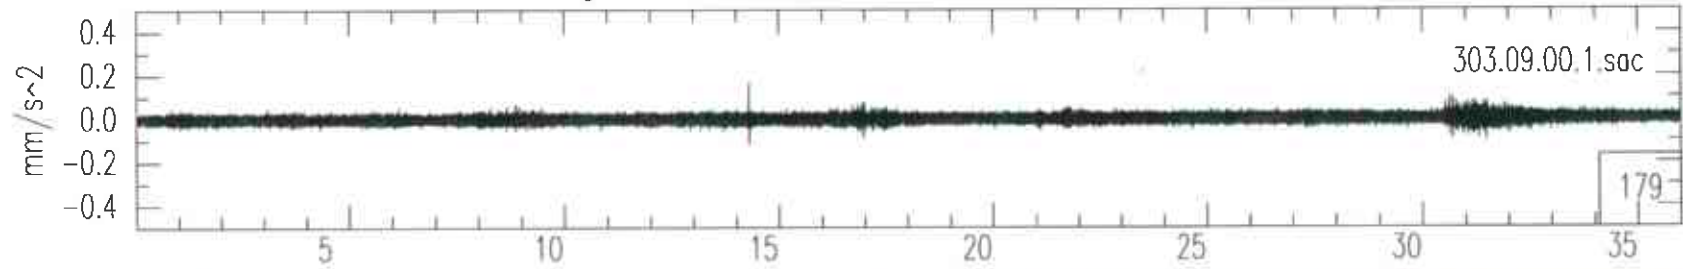

Spectrograms for Monday, October 30, 1995

Livingston LIGO Corner

Vertical Channel Day 303 Hour 06 GMT (00:00 - 01:00 CST)
Vertical Channel Day 303 Hour 07 GMT (01:00 - 02:00 CST)
Vertical Channel Day 303 Hour 08 GMT (02:00 - 03:00 CST)
Vertical Channel Day 303 Hour 09 GMT (03:00 - 04:00 CST)
Vertical Channel Day 303 Hour 10 GMT (04:00 - 05:00 CST)
Vertical Channel Day 303 Hour 11 GMT (05:00 - 06:00 CST)
Vertical Channel Day 303 Hour 12 GMT (06:00 - 07:00 CST)
Vertical Channel Day 303 Hour 13 GMT (07:00 - 08:00 CST)
Vertical Channel Day 303 Hour 14 GMT (08:00 - 09:00 CST)
Vertical Channel Day 303 Hour 15 GMT (09:00 - 10:00 CST)
Vertical Channel Day 303 Hour 16 GMT (10:00 - 11:00 CST)
Vertical Channel Day 303 Hour 17 GMT (11:00 - 12:00 CST)
Vertical Channel Day 303 Hour 18 GMT (12:00 - 13:00 CST)
Vertical Channel Day 303 Hour 19 GMT (13:00 - 14:00 CST)
Vertical Channel Day 303 Hour 20 GMT (14:00 - 15:00 CST)
Vertical Channel Day 303 Hour 21 GMT (15:00 - 16:00 CST)
Vertical Channel Day 303 Hour 22 GMT (16:00 - 17:00 CST)
Vertical Channel Day 303 Hour 23 GMT (17:00 - 18:00 CST)
Vertical Channel Day 303 Hour 00 GMT (18:00 - 19:00 CST)
Vertical Channel Day 303 Hour 01 GMT (19:00 - 20:00 CST)
Vertical Channel Day 303 Hour 02 GMT (20:00 - 21:00 CST)
Vertical Channel Day 303 Hour 03 GMT (21:00 - 22:00 CST)
Vertical Channel Day 303 Hour 04 GMT (22:00 - 23:00 CST)
Vertical Channel Day 303 Hour 05 GMT (23:00 - 24:00 CST)

Livingston Corner Vertical OCT30(303),1995 06:00:00.000

Livingston Corner Vertical OCT30(303),1995 07:00:00.000

Livingston Corner Vertical OCT30(303), 1995 08:00:00.000

Livingston Corner Vertical OCT30(303),1995 09:00:00.000