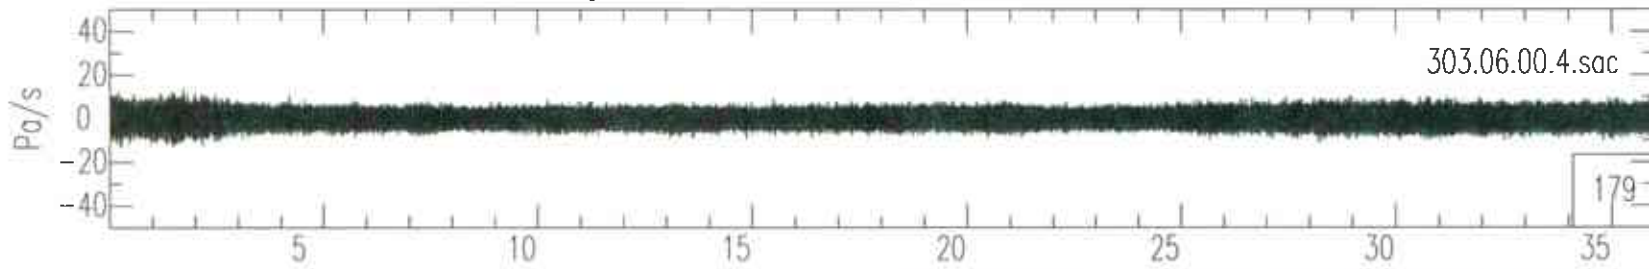

Livingston Infrasound OCT30(303),1995 06:00:00.000