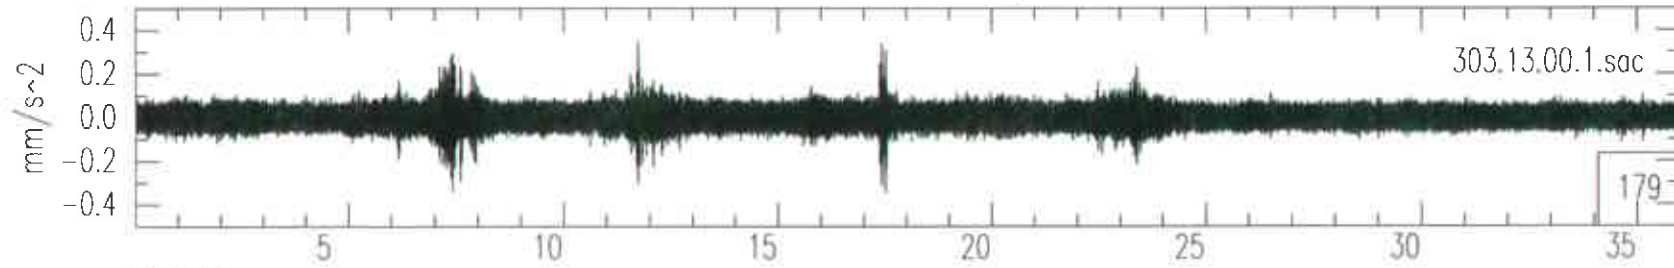

Livingston West Vertical OCT30(303),1995 05:59:59.999

Livingston West Vertical OCT30(303),1995 06:59:59.999

Livingston West Vertical OCT30(303),1995 07:59:59.999

Livingston West Vertical OCT30(303),1995 08:59:59.999

Livingston West Vertical OCT30(303),1995 09:59:59.999

Livingston West Vertical OCT30(303),1995 10:59:59.999

Livingston West Vertical OCT30(303),1995 11:59:59.999

Livingston West Vertical OCT30(303),1995 12:59:59.999

Livingston West Vertical OCT30(303),1995 13:59:59.999

Livingston West Vertical OCT30(303),1995 14:59:59.999

Livingston West Vertical OCT30(303),1995 15:59:59.999

Livingston West Vertical OCT30(303),1995 16:59:59.999