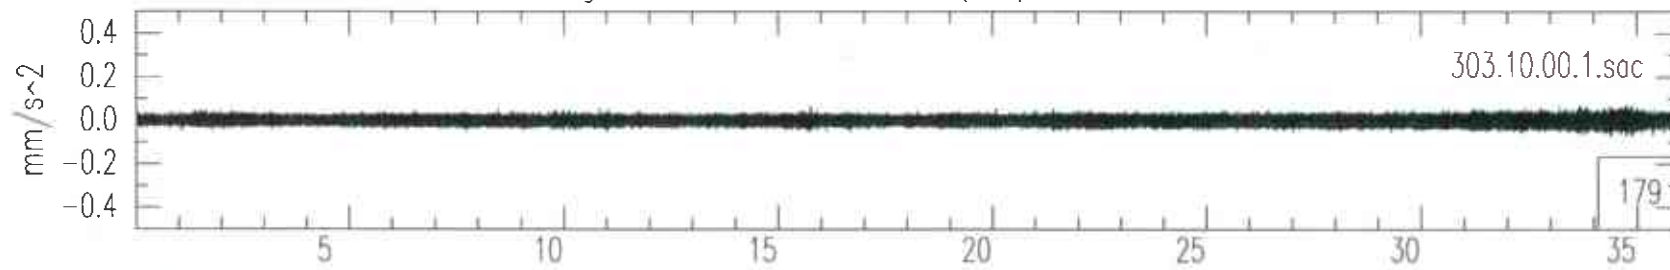

Livingston Corner Vertical OCT30(303),1995 10:00:00.000