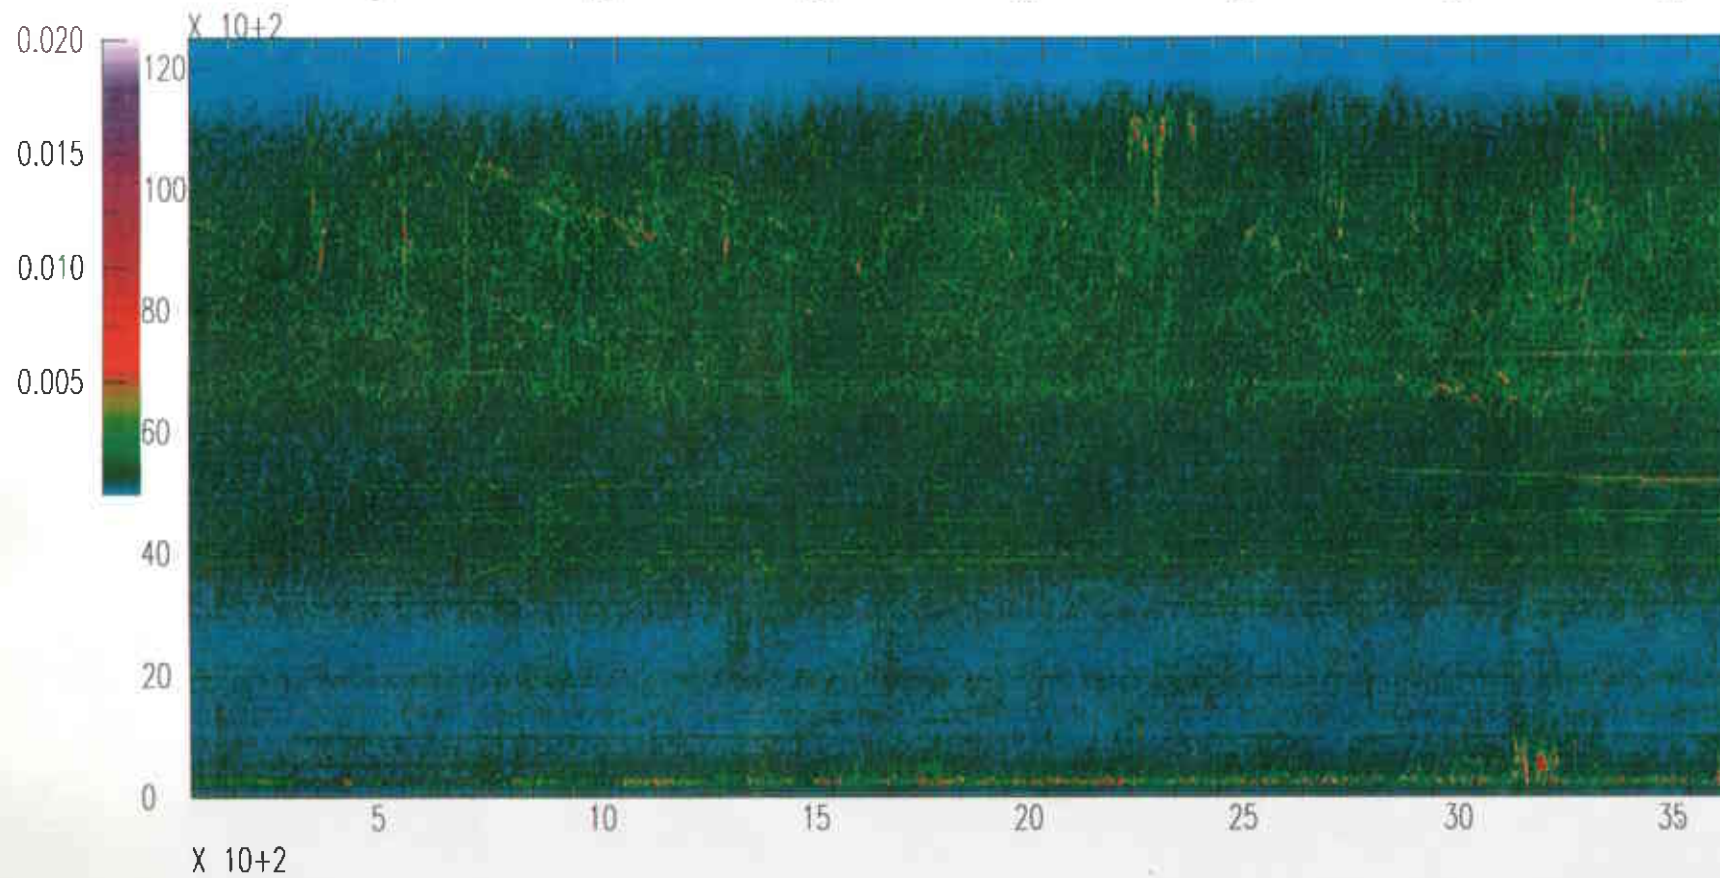

Livingston West Vertical OCT30(303),1995 05:59:59.999

Livingston West Vertical OCT30(303),1995 06:59:59.999

Livingston West Vertical OCT30(303),1995 07:59:59.999

Livingston West Vertical OCT30(303),1995 08:59:59.999

Livingston West Vertical OCT30(303),1995 09:59:59.999

Livingston West Vertical OCT30(303),1995 10:59:59.999

Livingston West Vertical OCT30(303),1995 11:59:59.999

Livingston West Vertical OCT30(303),1995 12:59:59.999

Livingston West Vertical OCT30(303),1995 13:59:59.999

Livingston West Vertical OCT30(303),1995 14:59:59.999

Livingston West Vertical OCT30(303),1995 15:59:59.999

Livingston West Vertical OCT30(303),1995 16:59:59.999