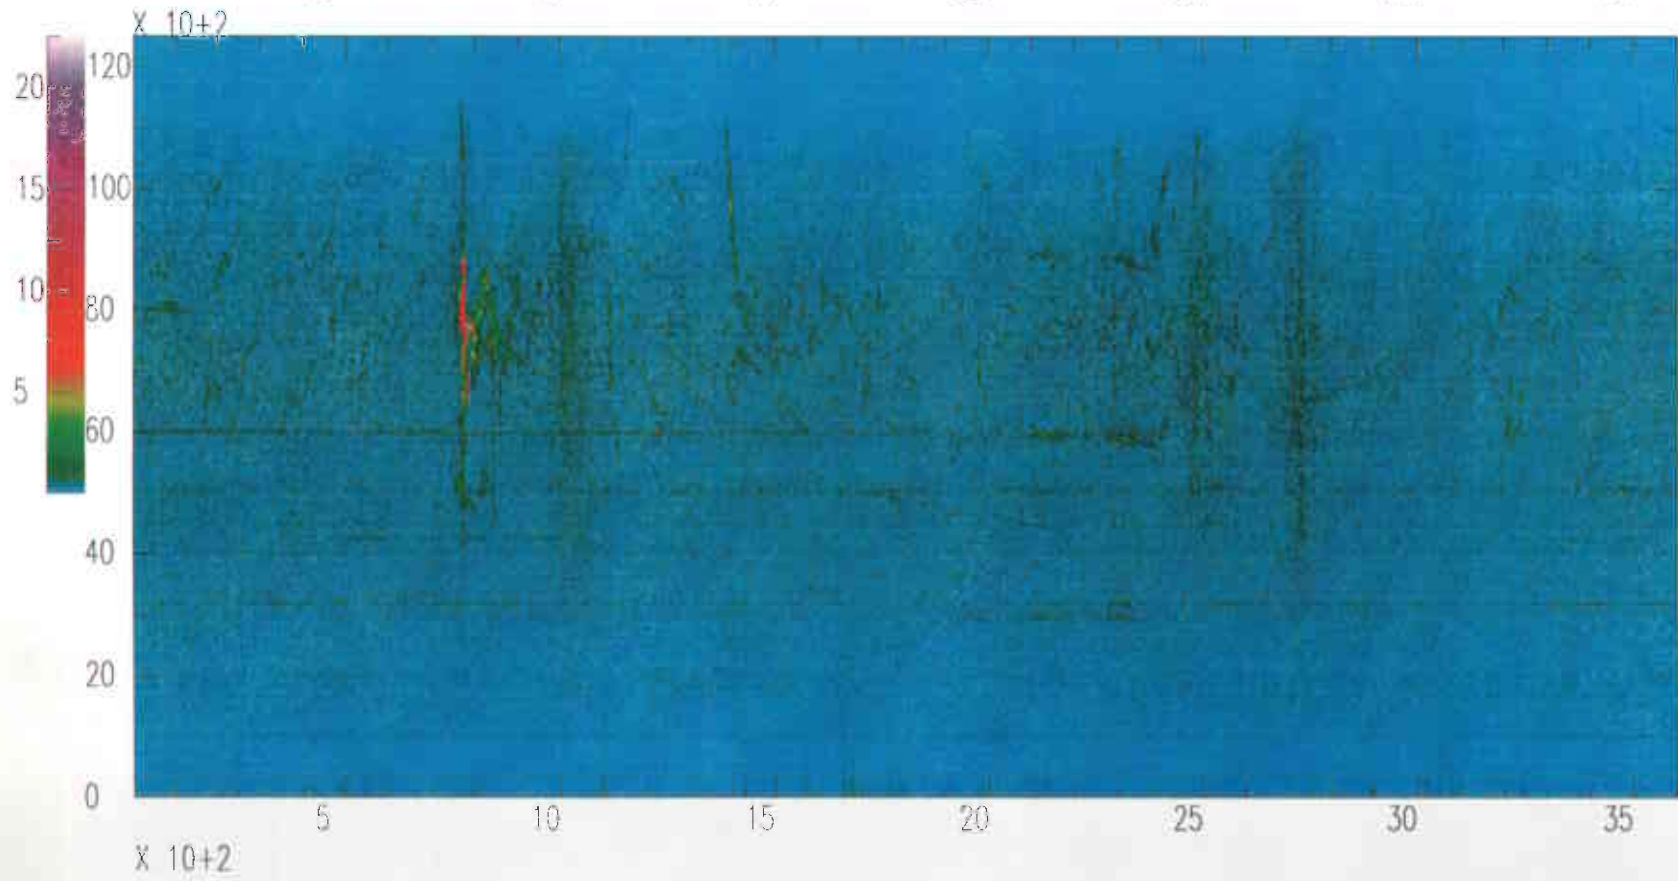

Livingston Infrasound OCT30(303),1995 20:00:00.000

Livingston Infrasound OCT30(303),1995 21:00:00.000

Livingston Infrasonic OCT30(303),1995 22:00:00.000

Livingston Infrasonic OCT30(303),1995 23:00:00.000

Spectrograms for Monday, October 30, 1995

Livingston LIGO South End

Vertical Channel Day 303 Hour 06 GMT (00:00 - 01:00 CST)
Vertical Channel Day 303 Hour 07 GMT (01:00 - 02:00 CST)
Vertical Channel Day 303 Hour 08 GMT (02:00 - 03:00 CST)
Vertical Channel Day 303 Hour 09 GMT (03:00 - 04:00 CST)
Vertical Channel Day 303 Hour 10 GMT (04:00 - 05:00 CST)
Vertical Channel Day 303 Hour 11 GMT (05:00 - 06:00 CST)
Vertical Channel Day 303 Hour 12 GMT (06:00 - 07:00 CST)
Vertical Channel Day 303 Hour 13 GMT (07:00 - 08:00 CST)
Vertical Channel Day 303 Hour 14 GMT (08:00 - 09:00 CST)
Vertical Channel Day 303 Hour 15 GMT (09:00 - 10:00 CST)
Vertical Channel Day 303 Hour 16 GMT (10:00 - 11:00 CST)
Vertical Channel Day 303 Hour 17 GMT (11:00 - 12:00 CST)
Vertical Channel Day 303 Hour 18 GMT (12:00 - 13:00 CST)
Vertical Channel Day 303 Hour 19 GMT (13:00 - 14:00 CST)
Vertical Channel Day 303 Hour 20 GMT (14:00 - 15:00 CST)
Vertical Channel Day 303 Hour 21 GMT (15:00 - 16:00 CST)
Vertical Channel Day 303 Hour 22 GMT (16:00 - 17:00 CST)
Vertical Channel Day 303 Hour 23 GMT (17:00 - 18:00 CST)
Vertical Channel Day 303 Hour 00 GMT (18:00 - 19:00 CST)
Vertical Channel Day 303 Hour 01 GMT (19:00 - 20:00 CST)
Vertical Channel Day 303 Hour 02 GMT (20:00 - 21:00 CST)
Vertical Channel Day 303 Hour 03 GMT (21:00 - 22:00 CST)
Vertical Channel Day 303 Hour 04 GMT (22:00 - 23:00 CST)
Vertical Channel Day 303 Hour 05 GMT (23:00 - 24:00 CST)

Livingston South Vertical OCT30(303),1995 06:00:00.000

Livingston South Vertical OCT30(303),1995 07:00:00.000

Livingston South Vertical OCT30(303),1995 08:00:00.000

Livingston South Vertical OCT30(303),1995 09:00:00.000