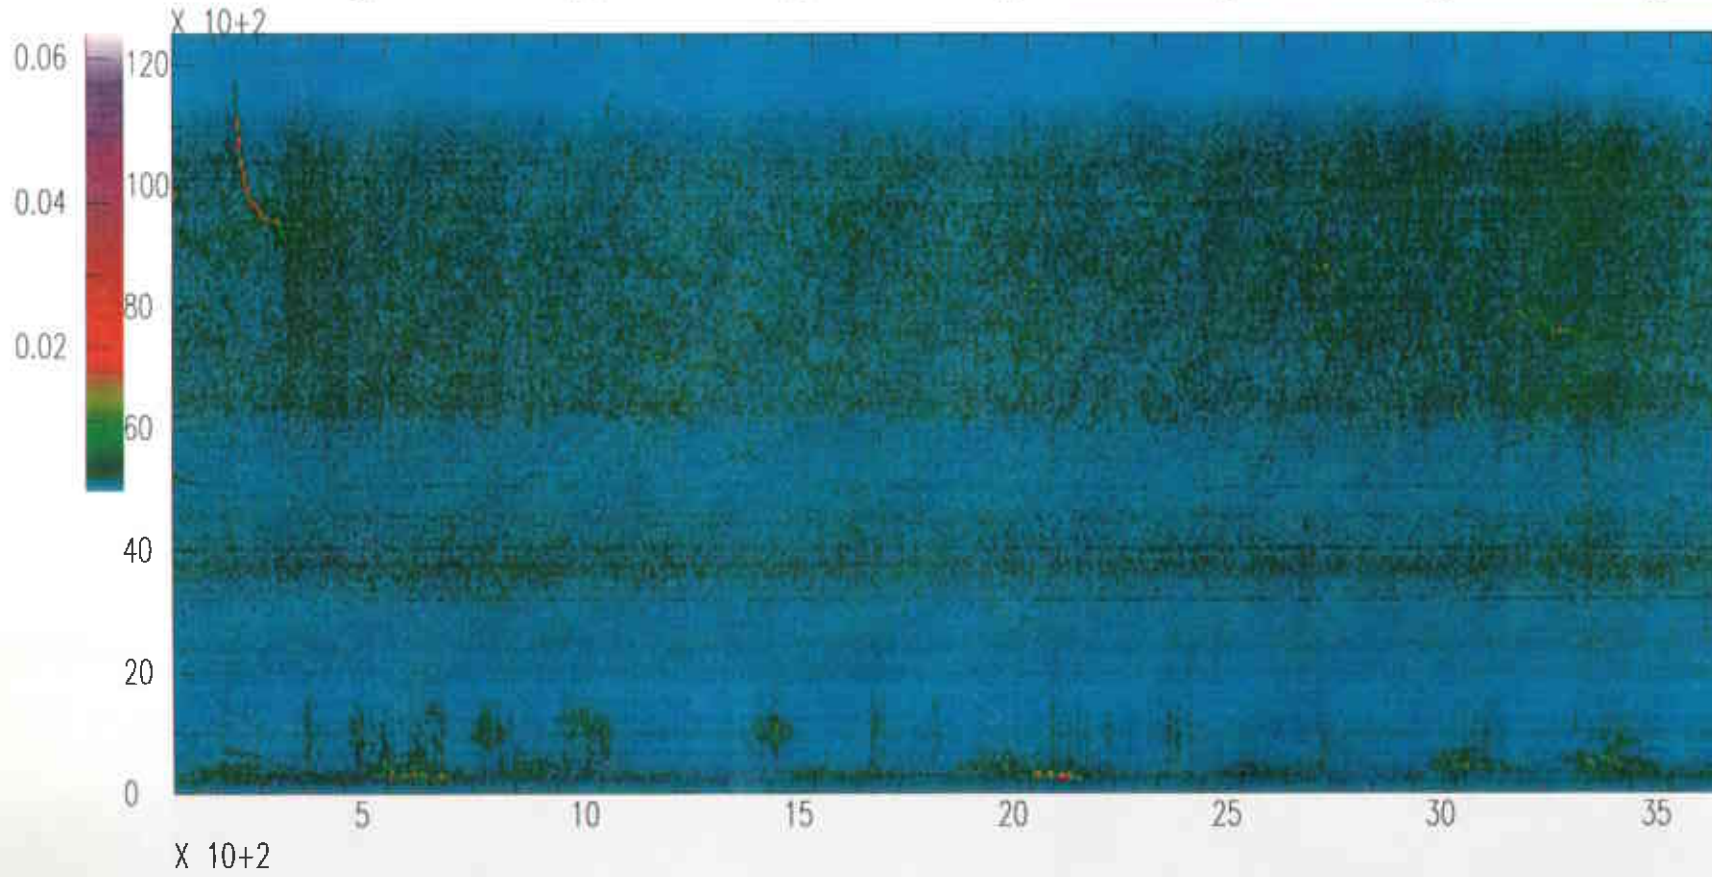

Livingston South Vertical OCT30(303),1995 10:00:00.000

Livingston South Vertical OCT30(303),1995 11:00:00.000

Livingston South Vertical OCT30(303),1995 12:00:00.000

Livingston South Vertical OCT30(303),1995 13:00:00.000

Livingston South Vertical OCT30(303),1995 14:00:00.000

Livingston South Vertical OCT30(303),1995 15:00:00.000

Livingston South Vertical OCT30(303),1995 16:00:00.000

Livingston South Vertical OCT30(303),1995 17:00:00.000

Livingston South Vertical OCT30(303),1995 18:00:00.000

Livingston South Vertical OCT30(303),1995 19:00:00.000

Livingston South Vertical OCT30(303),1995 20:00:00.000

Livingston South Vertical OCT30(303),1995 21:00:00.000

Livingston South Vertical OCT30(303),1995 22:00:00.000

Livingston South Vertical OCT30(303),1995 23:00:00.000

Livingston South Vertical OCT31(304),1995 00:00:00.000

Livingston South Vertical OCT31(304),1995 01:00:00.000