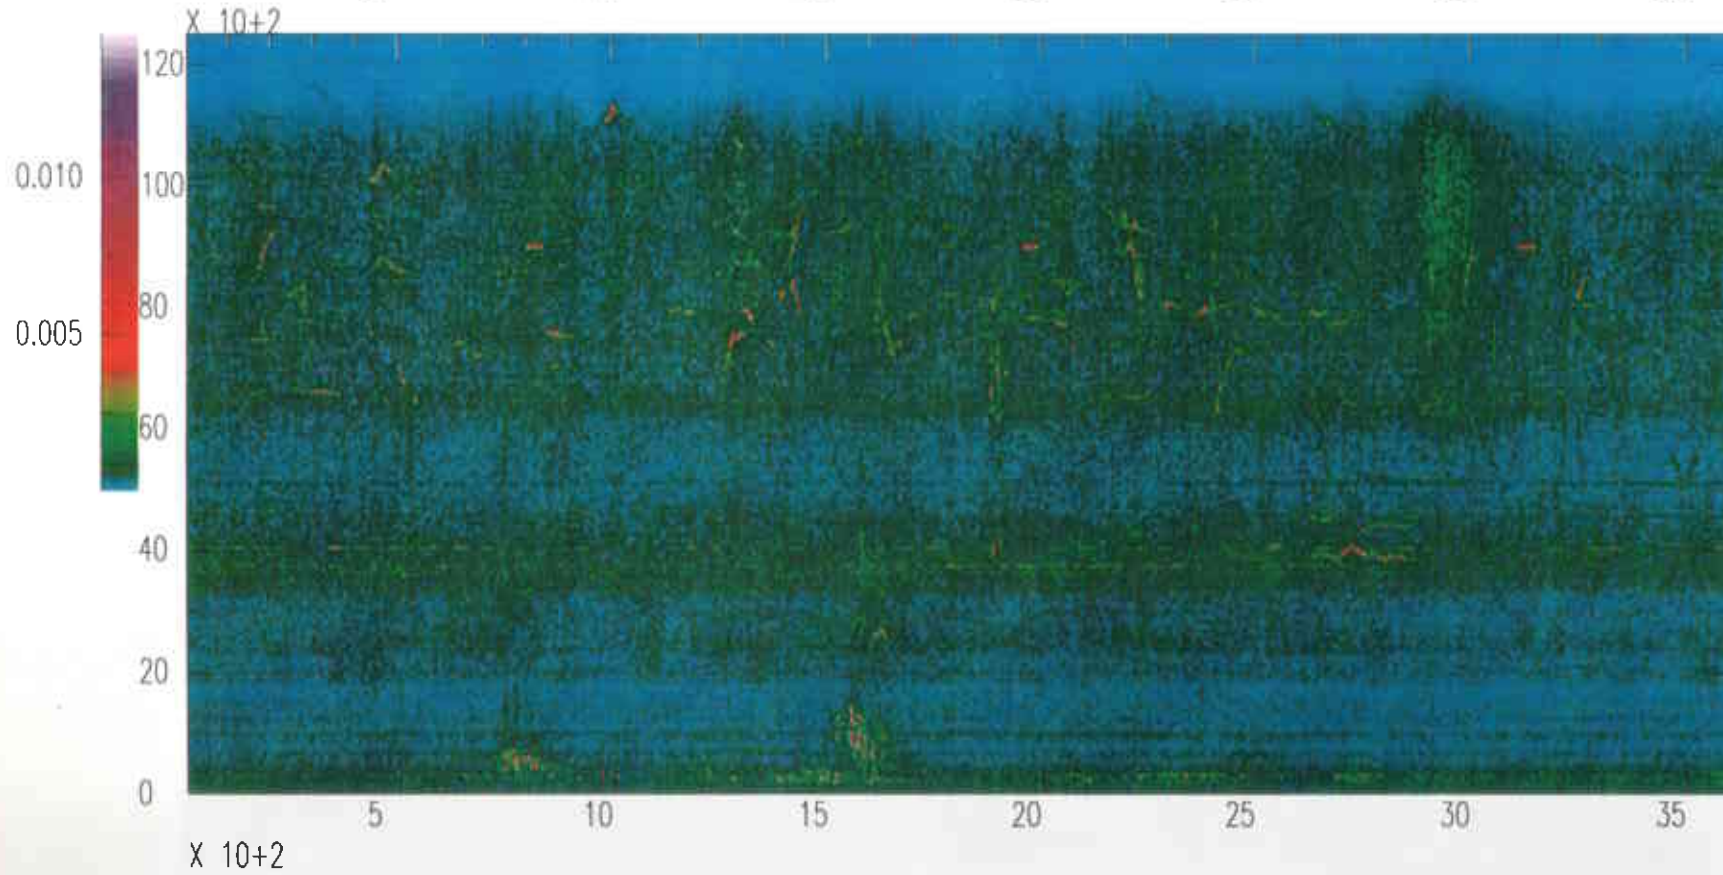

Spectrograms for Monday, October 30, 1995

Livingston LIGO South End

Vertical Channel Day 303 Hour 06 GMT (00:00 - 01:00 CST)
Vertical Channel Day 303 Hour 07 GMT (01:00 - 02:00 CST)
Vertical Channel Day 303 Hour 08 GMT (02:00 - 03:00 CST)
Vertical Channel Day 303 Hour 09 GMT (03:00 - 04:00 CST)
Vertical Channel Day 303 Hour 10 GMT (04:00 - 05:00 CST)
Vertical Channel Day 303 Hour 11 GMT (05:00 - 06:00 CST)
Vertical Channel Day 303 Hour 12 GMT (06:00 - 07:00 CST)
Vertical Channel Day 303 Hour 13 GMT (07:00 - 08:00 CST)
Vertical Channel Day 303 Hour 14 GMT (08:00 - 09:00 CST)
Vertical Channel Day 303 Hour 15 GMT (09:00 - 10:00 CST)
Vertical Channel Day 303 Hour 16 GMT (10:00 - 11:00 CST)
Vertical Channel Day 303 Hour 17 GMT (11:00 - 12:00 CST)
Vertical Channel Day 303 Hour 18 GMT (12:00 - 13:00 CST)
Vertical Channel Day 303 Hour 19 GMT (13:00 - 14:00 CST)
Vertical Channel Day 303 Hour 20 GMT (14:00 - 15:00 CST)
Vertical Channel Day 303 Hour 21 GMT (15:00 - 16:00 CST)
Vertical Channel Day 303 Hour 22 GMT (16:00 - 17:00 CST)
Vertical Channel Day 303 Hour 23 GMT (17:00 - 18:00 CST)
Vertical Channel Day 303 Hour 00 GMT (18:00 - 19:00 CST)
Vertical Channel Day 303 Hour 01 GMT (19:00 - 20:00 CST)
Vertical Channel Day 303 Hour 02 GMT (20:00 - 21:00 CST)
Vertical Channel Day 303 Hour 03 GMT (21:00 - 22:00 CST)
Vertical Channel Day 303 Hour 04 GMT (22:00 - 23:00 CST)
Vertical Channel Day 303 Hour 05 GMT (23:00 - 24:00 CST)

Livingston South Vertical OCT30(303),1995 06:00:00.000

Livingston South Vertical OCT30(303),1995 07:00:00.000

Livingston South Vertical OCT30(303),1995 08:00:00.000

Livingston South Vertical OCT30(303),1995 09:00:00.000

Livingston South Vertical OCT30(303),1995 10:00:00.000

Livingston South Vertical OCT30(303),1995 11:00:00.000

Livingston South Vertical OCT30(303),1995 12:00:00.000

Livingston South Vertical OCT30(303),1995 13:00:00.000