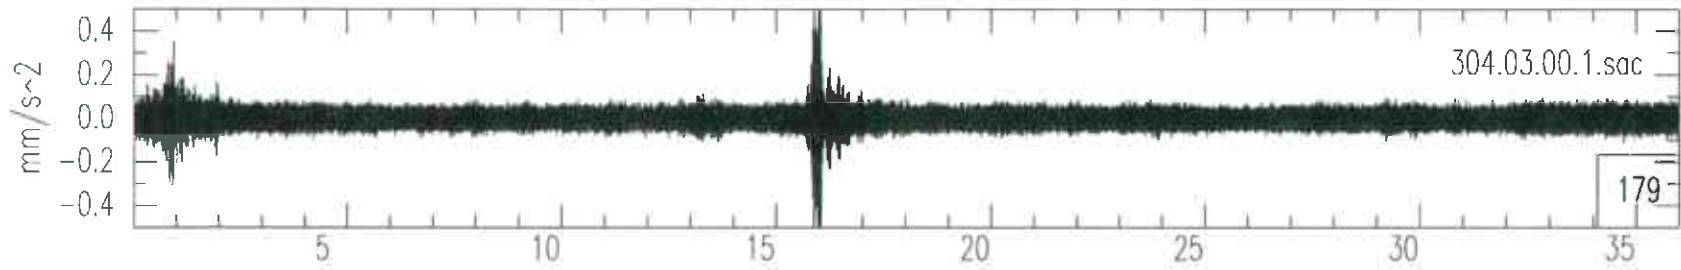

Livingston South Vertical OCT30(303),1995 18:00:00.000

Livingston South Vertical OCT30(303),1995 19:00:00.000

Livingston South Vertical OCT30(303),1995 20:00:00.000

Livingston South Vertical OCT30(303),1995 21:00:00.000

Livingston South Vertical OCT30(303),1995 22:00:00.000

Livingston South Vertical OCT30(303),1995 23:00:00.000

Livingston South Vertical OCT31(304),1995 00:00:00.000

Livingston South Vertical OCT31(304),1995 01:00:00.000

Livingston South Vertical OCT31(304),1995 02:00:00.000

Livingston South Vertical OCT31(304),1995 03:00:00.000

Livingston South Vertical OCT31(304),1995 04:00:00.000

Livingston South Vertical OCT31(304),1995 05:00:00.000