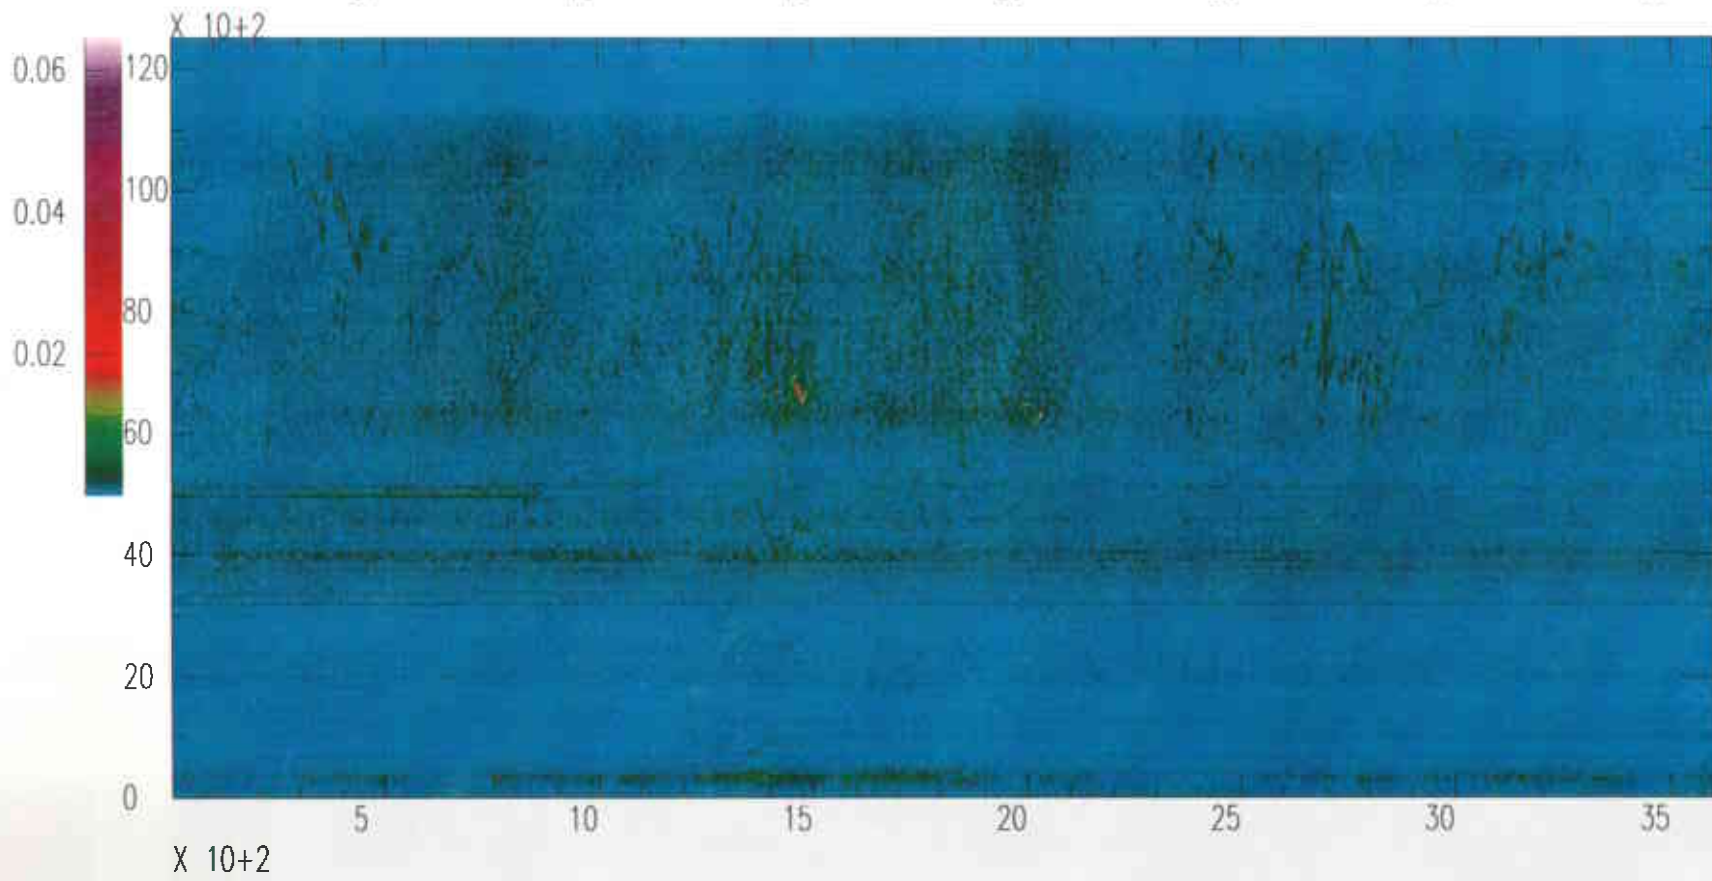

Livingston Corner Vertical OCT30(303),1995 11:00:00.000