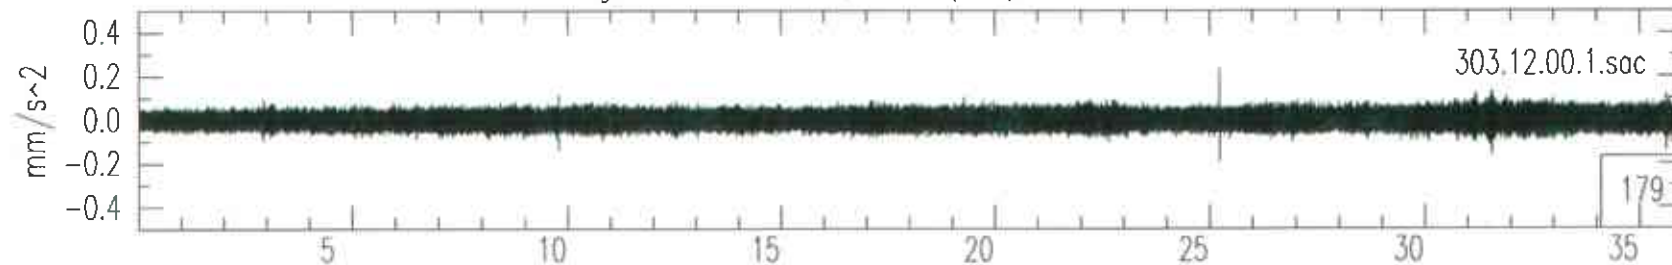

Spectrograms for Monday, October 30, 1995

Livingston LIGO West End

Vertical Channel Day 303 Hour 06 GMT (00:00 - 01:00 CST)
Vertical Channel Day 303 Hour 07 GMT (01:00 - 02:00 CST)
Vertical Channel Day 303 Hour 08 GMT (02:00 - 03:00 CST)
Vertical Channel Day 303 Hour 09 GMT (03:00 - 04:00 CST)
Vertical Channel Day 303 Hour 10 GMT (04:00 - 05:00 CST)
Vertical Channel Day 303 Hour 11 GMT (05:00 - 06:00 CST)
Vertical Channel Day 303 Hour 12 GMT (06:00 - 07:00 CST)
Vertical Channel Day 303 Hour 13 GMT (07:00 - 08:00 CST)
Vertical Channel Day 303 Hour 14 GMT (08:00 - 09:00 CST)
Vertical Channel Day 303 Hour 15 GMT (09:00 - 10:00 CST)
Vertical Channel Day 303 Hour 16 GMT (10:00 - 11:00 CST)
Vertical Channel Day 303 Hour 17 GMT (11:00 - 12:00 CST)
Vertical Channel Day 303 Hour 18 GMT (12:00 - 13:00 CST)
Vertical Channel Day 303 Hour 19 GMT (13:00 - 14:00 CST)
Vertical Channel Day 303 Hour 20 GMT (14:00 - 15:00 CST)
Vertical Channel Day 303 Hour 21 GMT (15:00 - 16:00 CST)
Vertical Channel Day 303 Hour 22 GMT (16:00 - 17:00 CST)
Vertical Channel Day 303 Hour 23 GMT (17:00 - 18:00 CST)
Vertical Channel Day 303 Hour 00 GMT (18:00 - 19:00 CST)
Vertical Channel Day 303 Hour 01 GMT (19:00 - 20:00 CST)
Vertical Channel Day 303 Hour 02 GMT (20:00 - 21:00 CST)
Vertical Channel Day 303 Hour 03 GMT (21:00 - 22:00 CST)
Vertical Channel Day 303 Hour 04 GMT (22:00 - 23:00 CST)
Vertical Channel Day 303 Hour 05 GMT (23:00 - 24:00 CST)

Livingston West Vertical OCT30(303),1995 05:59:59.999

Livingston West Vertical OCT30(303),1995 06:59:59.999

Livingston West Vertical OCT30(303),1995 07:59:59.999

Livingston West Vertical OCT30(303),1995 08:59:59.999

Livingston West Vertical OCT30(303),1995 09:59:59.999

Livingston West Vertical OCT30(303),1995 10:59:59.999

Livingston West Vertical OCT30(303),1995 11:59:59.999

Livingston West Vertical OCT30(303),1995 12:59:59.999