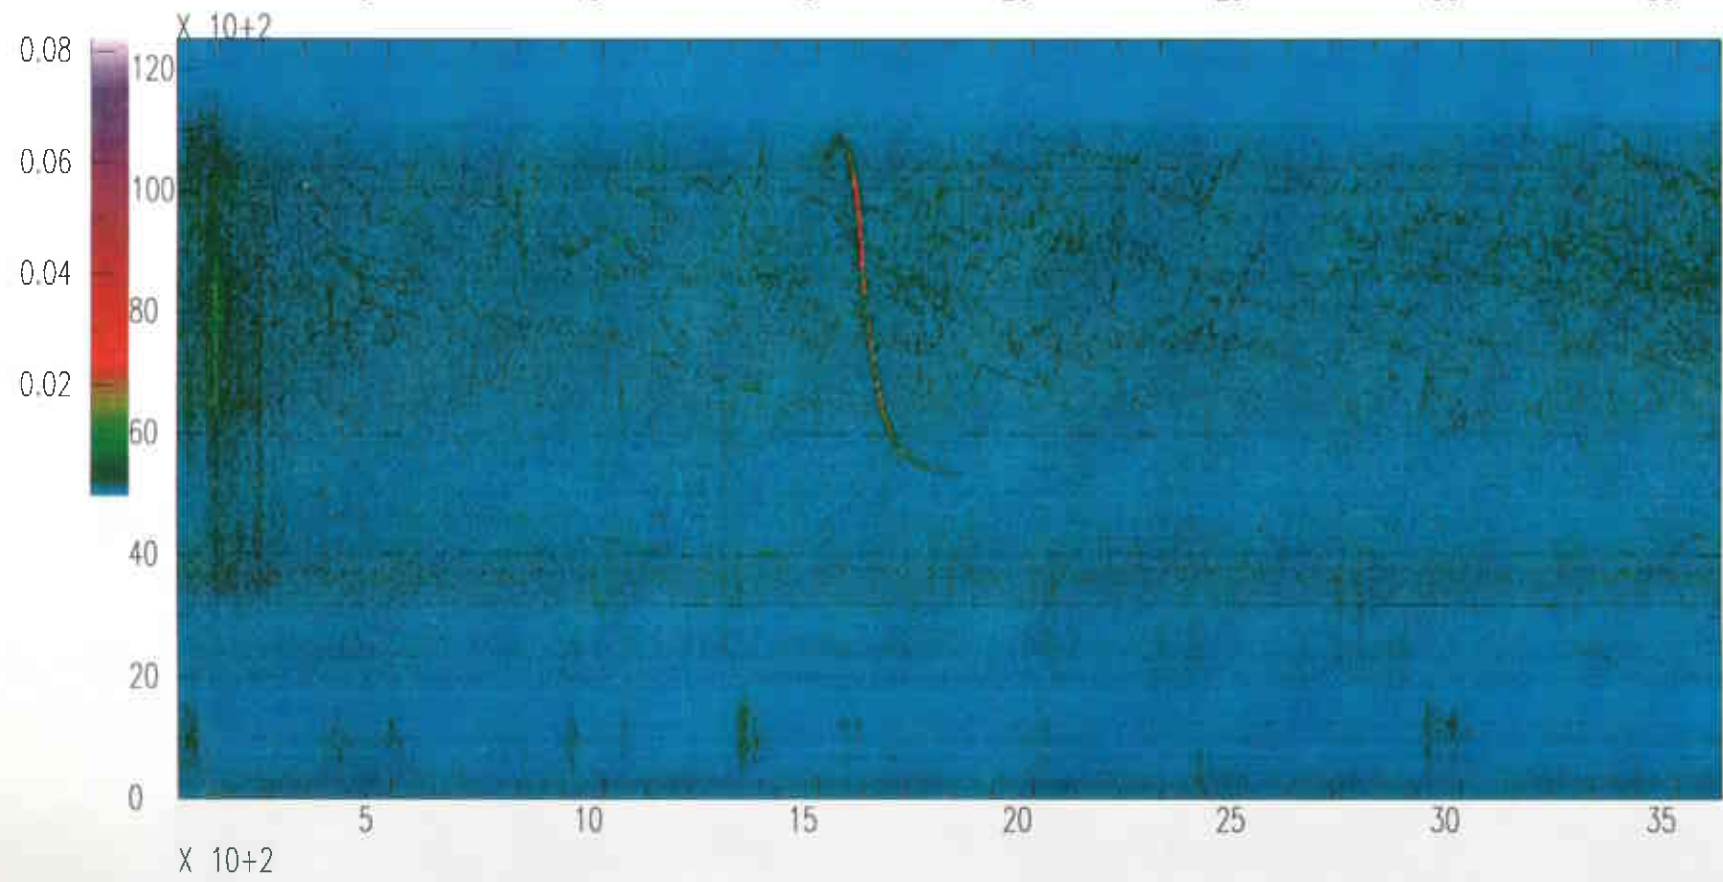

Livingston South Vertical OCT30(303),1995 18:00:00.000

Livingston South Vertical OCT30(303),1995 19:00:00.000

Livingston South Vertical OCT30(303),1995 20:00:00.000

Livingston South Vertical OCT30(303),1995 21:00:00.000

Livingston South Vertical OCT30(303),1995 22:00:00.000

Livingston South Vertical OCT30(303),1995 23:00:00.000

Livingston South Vertical OCT31(304),1995 00:00:00.000

Livingston South Vertical OCT31(304),1995 01:00:00.000

Livingston South Vertical OCT31(304),1995 02:00:00.000

Livingston South Vertical OCT31(304),1995 03:00:00.000

Livingston South Vertical OCT31(304),1995 04:00:00.000

Livingston South Vertical OCT31(304),1995 05:00:00.000