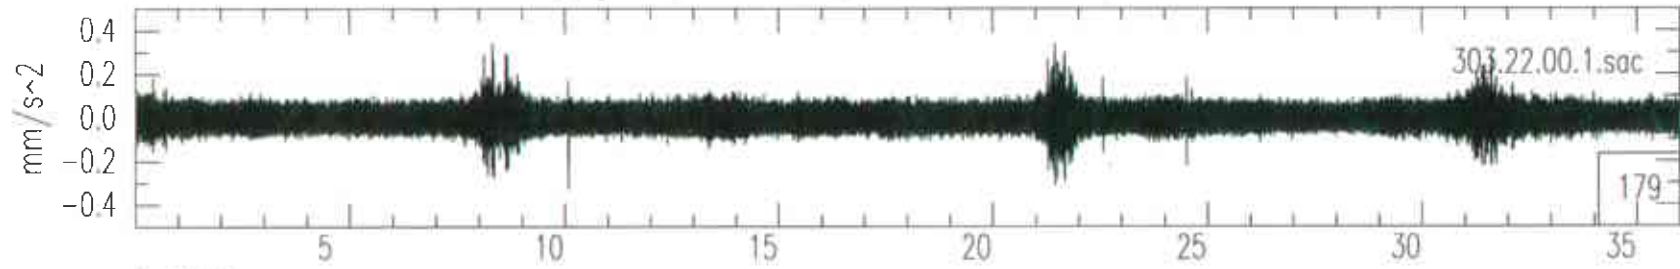

Livingston West Vertical OCT30(303),1995 13:59:59.999

Livingston West Vertical OCT30(303),1995 14:59:59.999

Livingston West Vertical OCT30(303),1995 15:59:59.999

Livingston West Vertical OCT30(303),1995 16:59:59.999

Livingston West Vertical OCT30(303),1995 17:59:59.999

Livingston West Vertical OCT30(303),1995 18:59:59.999

Livingston West Vertical OCT30(303),1995 19:59:59.999

Livingston West Vertical OCT30(303),1995 20:59:59.999

Livingston West Vertical OCT30(303),1995 21:59:59.999

Livingston West Vertical OCT30(303),1995 22:59:59.999

Livingston West Vertical OCT30(303),1995 23:59:59.999

Livingston West Vertical OCT31(304),1995 00:59:59.999