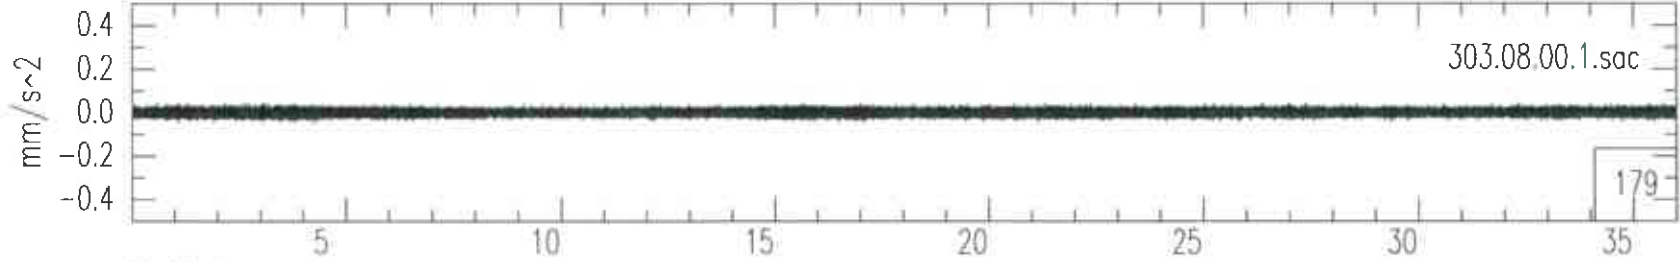

Livingston Corner Vertical OCT30(303), 1995 08:00:00.000