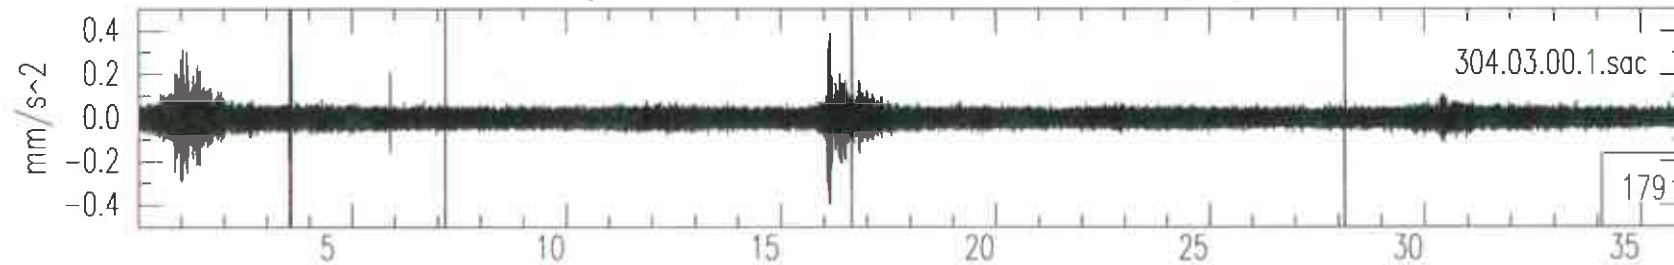

Livingston Corner Vertical OCT30(303),1995 22:00:00.000

Livingston Corner Vertical OCT30(303),1995 23:00:00.000

Livingston Corner Vertical OCT31(304),1995 00:00:00.000

Livingston Corner Vertical OCT31(304),1995 01:00:00.000

Livingston Corner Vertical OCT31(304),1995 02:00:00.000

Livingston Corner Vertical OCT31(304),1995 03:00:00.000

Livingston Corner Vertical OCT31(304),1995 04:00:00.000

Livingston Corner Vertical OCT31(304),1995 05:00:00.000