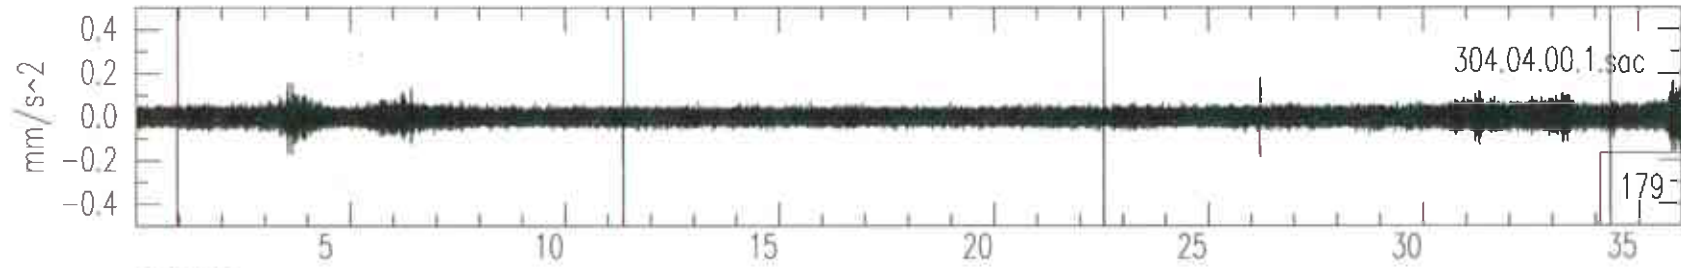

Livingston Corner Vertical OCT31(304),1995 04:00:00.000