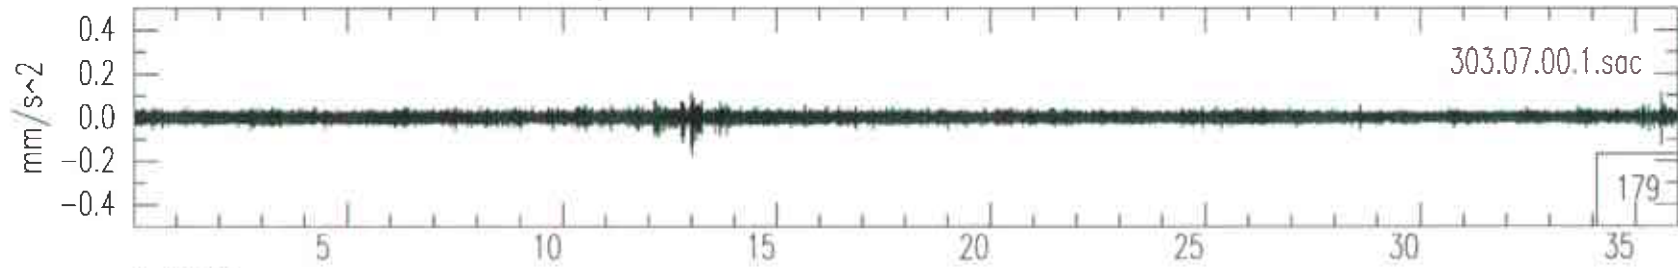

Livingston South Vertical OCT31(304),1995 02:00:00.000

Livingston South Vertical OCT31(304),1995 03:00:00.000

Livingston South Vertical OCT31(304),1995 04:00:00.000

Livingston South Vertical OCT31(304),1995 05:00:00.000

Spectrograms for Monday, October 30, 1995

Livingston LIGO West End

Vertical Channel Day 303 Hour 06 GMT (00:00 - 01:00 CST)
Vertical Channel Day 303 Hour 07 GMT (01:00 - 02:00 CST)
Vertical Channel Day 303 Hour 08 GMT (02:00 - 03:00 CST)
Vertical Channel Day 303 Hour 09 GMT (03:00 - 04:00 CST)
Vertical Channel Day 303 Hour 10 GMT (04:00 - 05:00 CST)
Vertical Channel Day 303 Hour 11 GMT (05:00 - 06:00 CST)
Vertical Channel Day 303 Hour 12 GMT (06:00 - 07:00 CST)
Vertical Channel Day 303 Hour 13 GMT (07:00 - 08:00 CST)
Vertical Channel Day 303 Hour 14 GMT (08:00 - 09:00 CST)
Vertical Channel Day 303 Hour 15 GMT (09:00 - 10:00 CST)
Vertical Channel Day 303 Hour 16 GMT (10:00 - 11:00 CST)
Vertical Channel Day 303 Hour 17 GMT (11:00 - 12:00 CST)
Vertical Channel Day 303 Hour 18 GMT (12:00 - 13:00 CST)
Vertical Channel Day 303 Hour 19 GMT (13:00 - 14:00 CST)
Vertical Channel Day 303 Hour 20 GMT (14:00 - 15:00 CST)
Vertical Channel Day 303 Hour 21 GMT (15:00 - 16:00 CST)
Vertical Channel Day 303 Hour 22 GMT (16:00 - 17:00 CST)
Vertical Channel Day 303 Hour 23 GMT (17:00 - 18:00 CST)
Vertical Channel Day 303 Hour 00 GMT (18:00 - 19:00 CST)
Vertical Channel Day 303 Hour 01 GMT (19:00 - 20:00 CST)
Vertical Channel Day 303 Hour 02 GMT (20:00 - 21:00 CST)
Vertical Channel Day 303 Hour 03 GMT (21:00 - 22:00 CST)
Vertical Channel Day 303 Hour 04 GMT (22:00 - 23:00 CST)
Vertical Channel Day 303 Hour 05 GMT (23:00 - 24:00 CST)

Livingston West Vertical OCT30(303),1995 05:59:59.999

Livingston West Vertical OCT30(303),1995 06:59:59.999

Livingston West Vertical OCT30(303),1995 07:59:59.999

Livingston West Vertical OCT30(303),1995 08:59:59.999