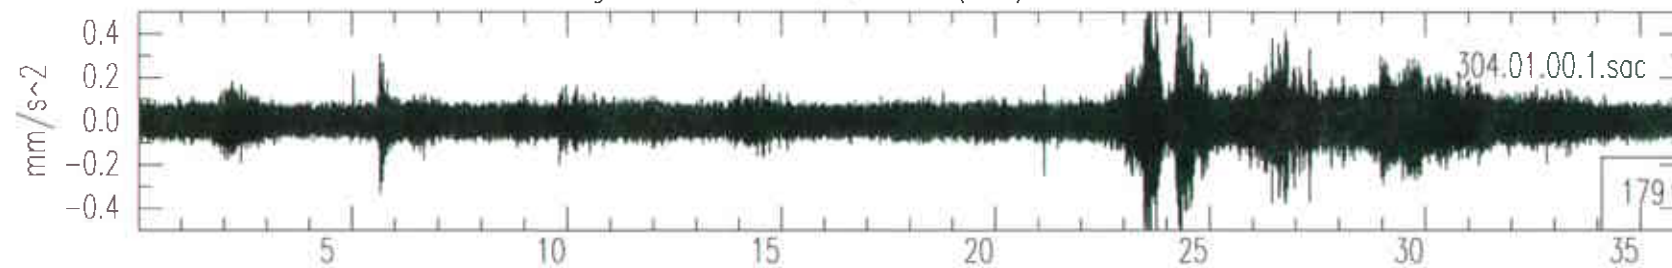

Livingston South Vertical OCT30(303),1995 18:00:00.000

Livingston South Vertical OCT30(303),1995 19:00:00.000

Livingston South Vertical OCT30(303),1995 20:00:00.000

Livingston South Vertical OCT30(303),1995 21:00:00.000

Livingston South Vertical OCT30(303),1995 22:00:00.000

Livingston South Vertical OCT30(303),1995 23:00:00.000

Livingston South Vertical OCT31(304),1995 00:00:00.000

Livingston South Vertical OCT31(304),1995 01:00:00.000

Livingston South Vertical OCT31(304),1995 02:00:00.000

Livingston South Vertical OCT31(304),1995 03:00:00.000

Livingston South Vertical OCT31(304),1995 04:00:00.000

Livingston South Vertical OCT31(304),1995 05:00:00.000