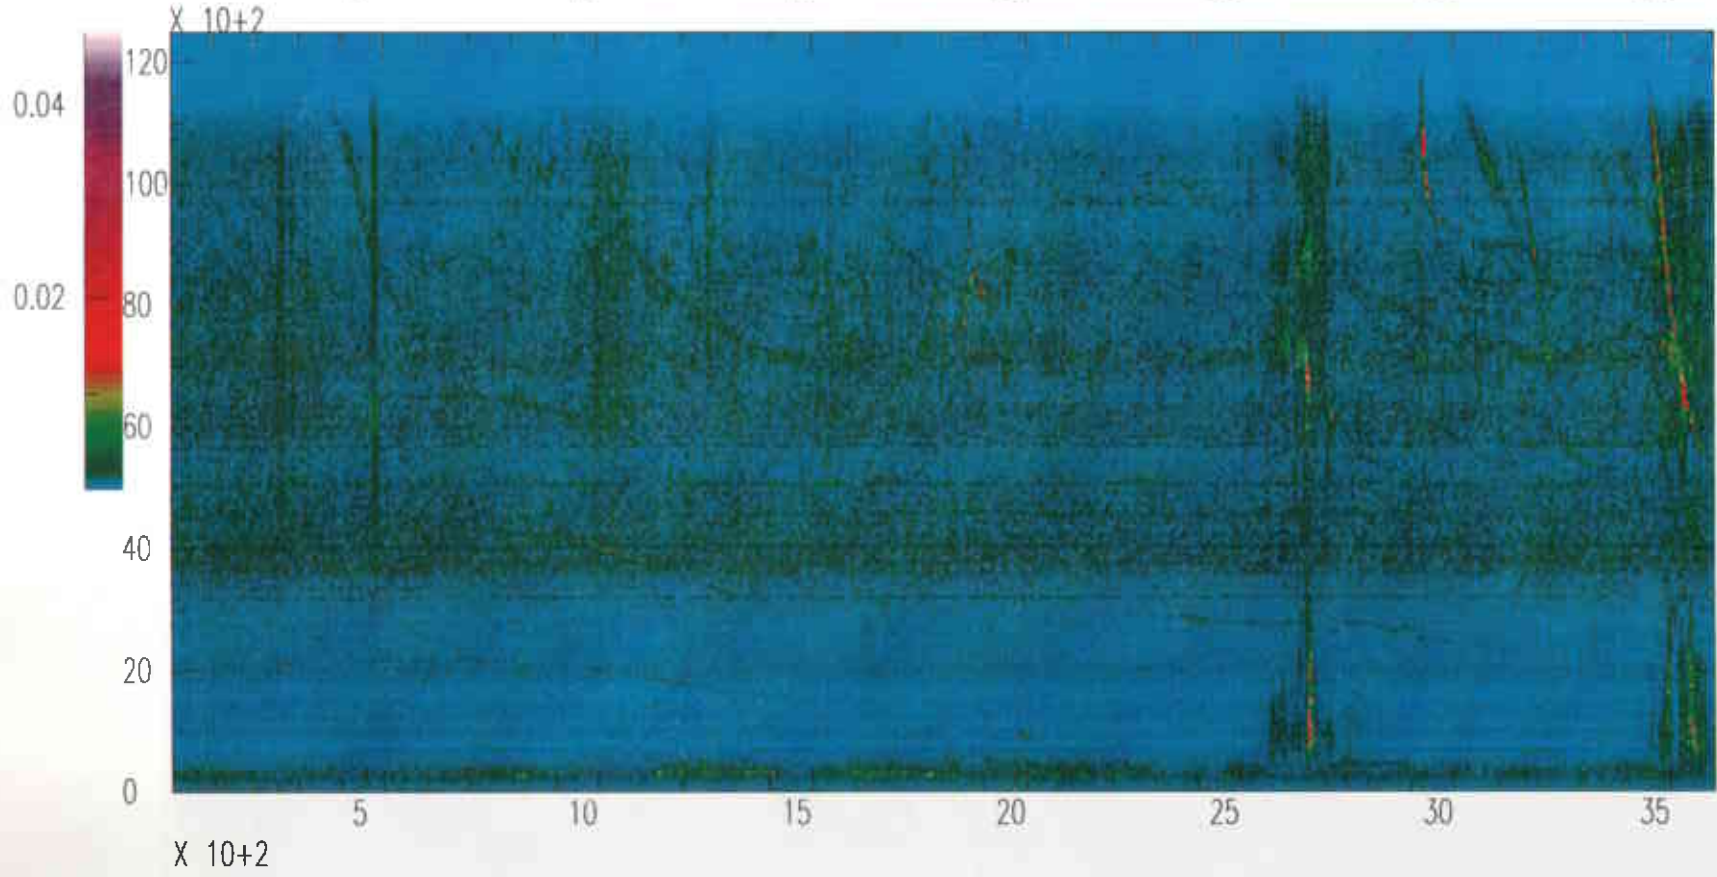

Livingston Corner Vertical OCT30(303),1995 16:00:00.000