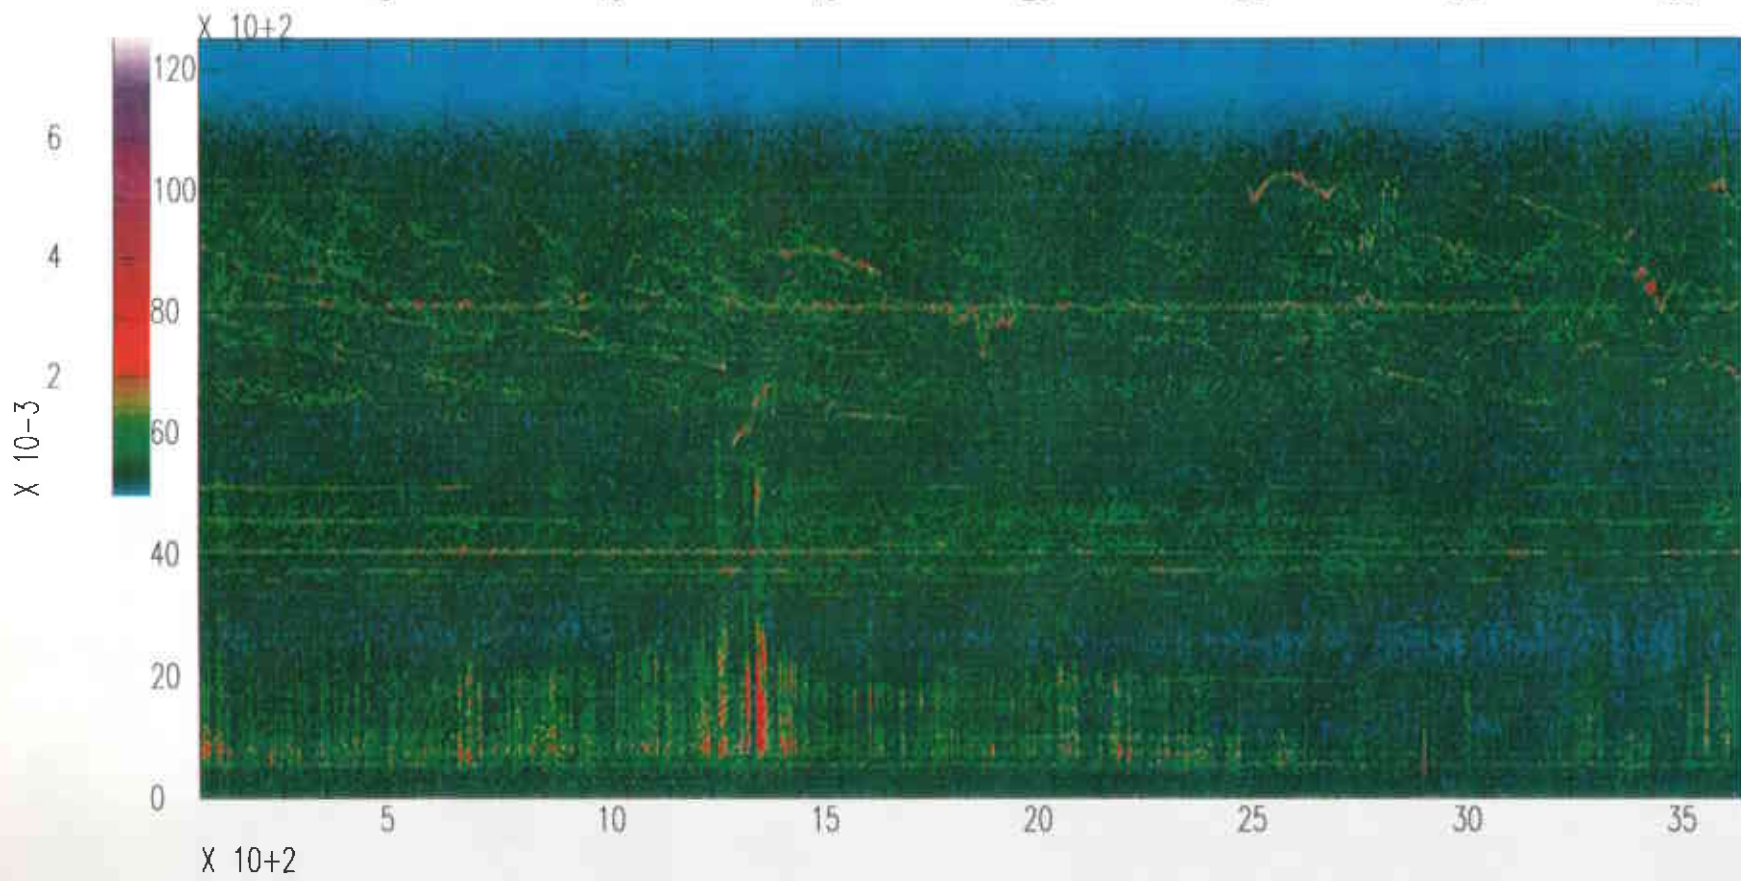

Livingston South Vertical OCT31(304),1995 02:00:00.000

Livingston South Vertical OCT31(304),1995 03:00:00.000

Livingston South Vertical OCT31(304),1995 04:00:00.000

Livingston South Vertical OCT31(304),1995 05:00:00.000

Spectrograms for Monday, October 30, 1995

Livingston LIGO West End

Vertical Channel Day 303 Hour 06 GMT (00:00 - 01:00 CST)
Vertical Channel Day 303 Hour 07 GMT (01:00 - 02:00 CST)
Vertical Channel Day 303 Hour 08 GMT (02:00 - 03:00 CST)
Vertical Channel Day 303 Hour 09 GMT (03:00 - 04:00 CST)
Vertical Channel Day 303 Hour 10 GMT (04:00 - 05:00 CST)
Vertical Channel Day 303 Hour 11 GMT (05:00 - 06:00 CST)
Vertical Channel Day 303 Hour 12 GMT (06:00 - 07:00 CST)
Vertical Channel Day 303 Hour 13 GMT (07:00 - 08:00 CST)
Vertical Channel Day 303 Hour 14 GMT (08:00 - 09:00 CST)
Vertical Channel Day 303 Hour 15 GMT (09:00 - 10:00 CST)
Vertical Channel Day 303 Hour 16 GMT (10:00 - 11:00 CST)
Vertical Channel Day 303 Hour 17 GMT (11:00 - 12:00 CST)
Vertical Channel Day 303 Hour 18 GMT (12:00 - 13:00 CST)
Vertical Channel Day 303 Hour 19 GMT (13:00 - 14:00 CST)
Vertical Channel Day 303 Hour 20 GMT (14:00 - 15:00 CST)
Vertical Channel Day 303 Hour 21 GMT (15:00 - 16:00 CST)
Vertical Channel Day 303 Hour 22 GMT (16:00 - 17:00 CST)
Vertical Channel Day 303 Hour 23 GMT (17:00 - 18:00 CST)
Vertical Channel Day 303 Hour 00 GMT (18:00 - 19:00 CST)
Vertical Channel Day 303 Hour 01 GMT (19:00 - 20:00 CST)
Vertical Channel Day 303 Hour 02 GMT (20:00 - 21:00 CST)
Vertical Channel Day 303 Hour 03 GMT (21:00 - 22:00 CST)
Vertical Channel Day 303 Hour 04 GMT (22:00 - 23:00 CST)
Vertical Channel Day 303 Hour 05 GMT (23:00 - 24:00 CST)

Livingston West Vertical OCT30(303),1995 05:59:59.999

Livingston West Vertical OCT30(303),1995 06:59:59.999

Livingston West Vertical OCT30(303),1995 07:59:59.999

Livingston West Vertical OCT30(303),1995 08:59:59.999