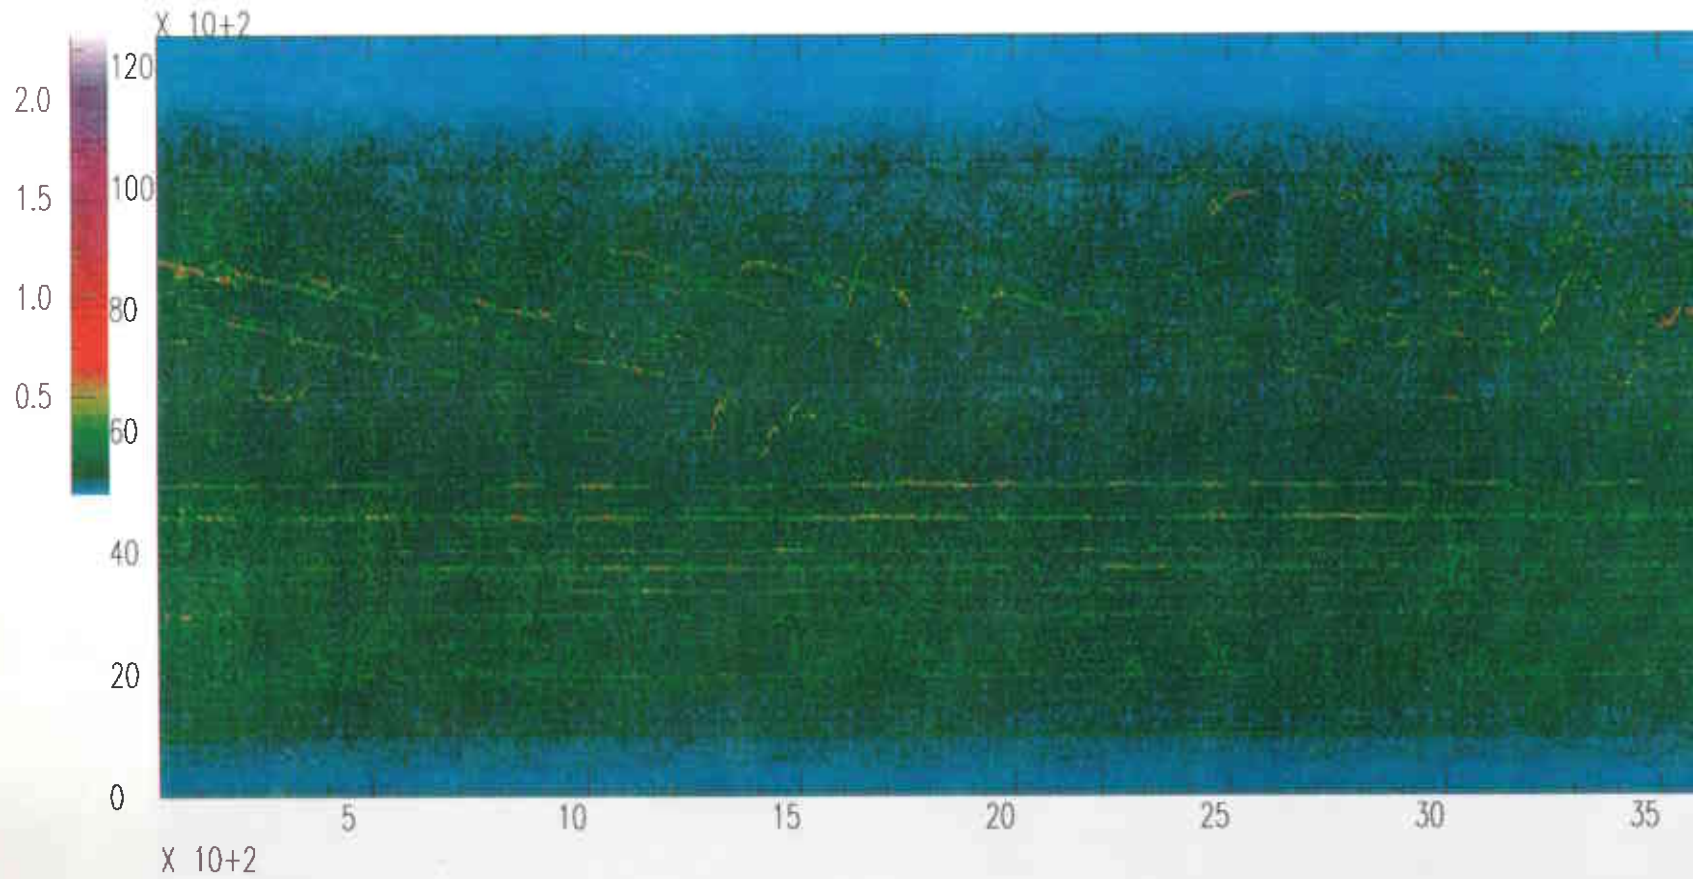

Livingston Infrasonic OCT30(303),1995 07:00:00.000