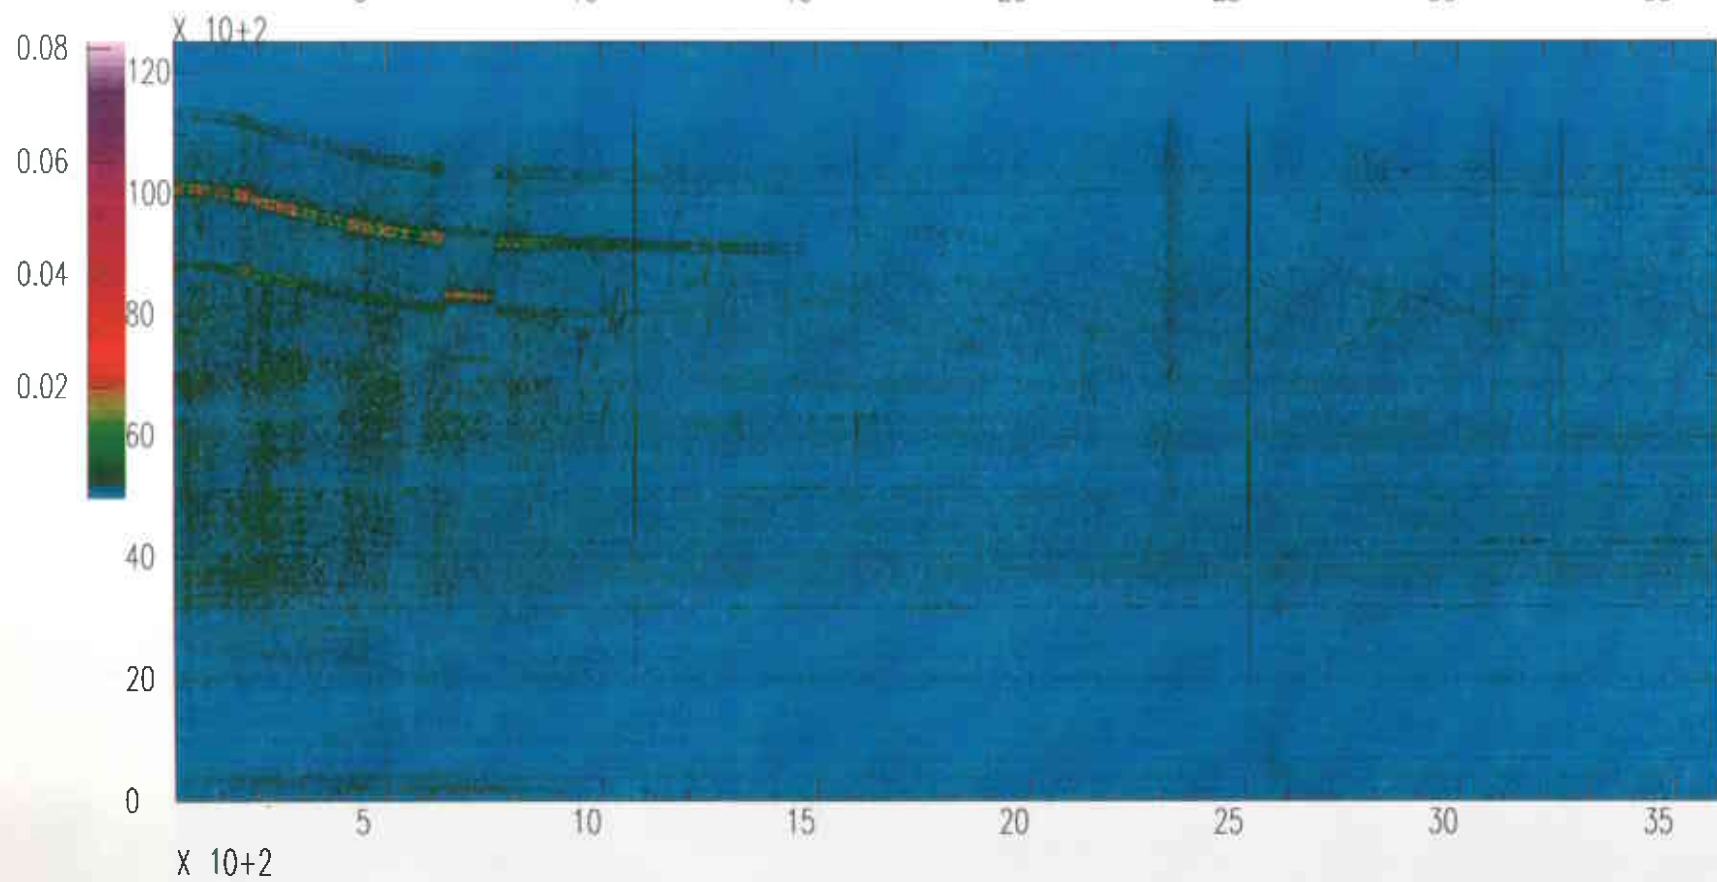

Livingston Corner Vertical OCT31(304),1995 02:00:00.000

Livingston Corner Vertical OCT31(304),1995 03:00:00.000

Livingston Corner Vertical OCT31(304),1995 04:00:00.000

Livingston Corner Vertical OCT31(304),1995 05:00:00.000