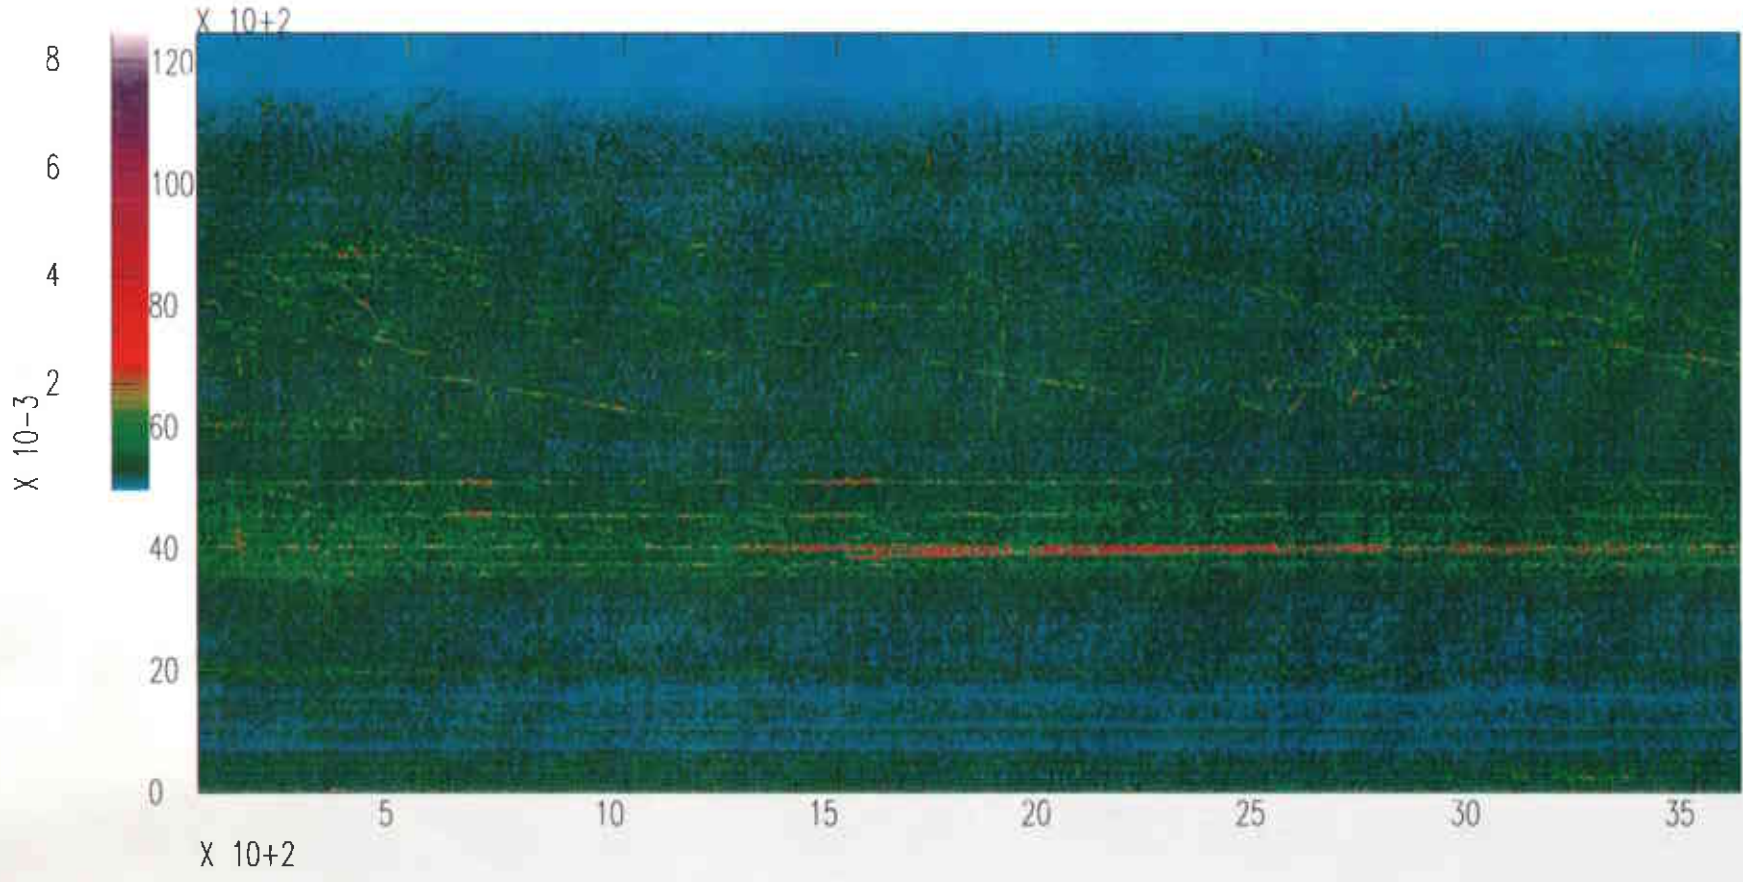

Livingston Corner Vertical OCT30(303), 1995 08:00:00.000