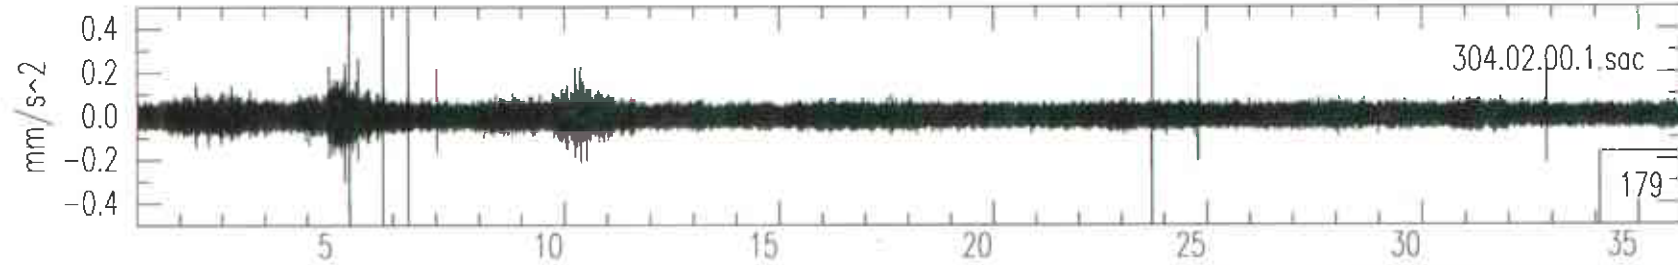

Livingston Corner Vertical OCT31(304),1995 02:00:00.000