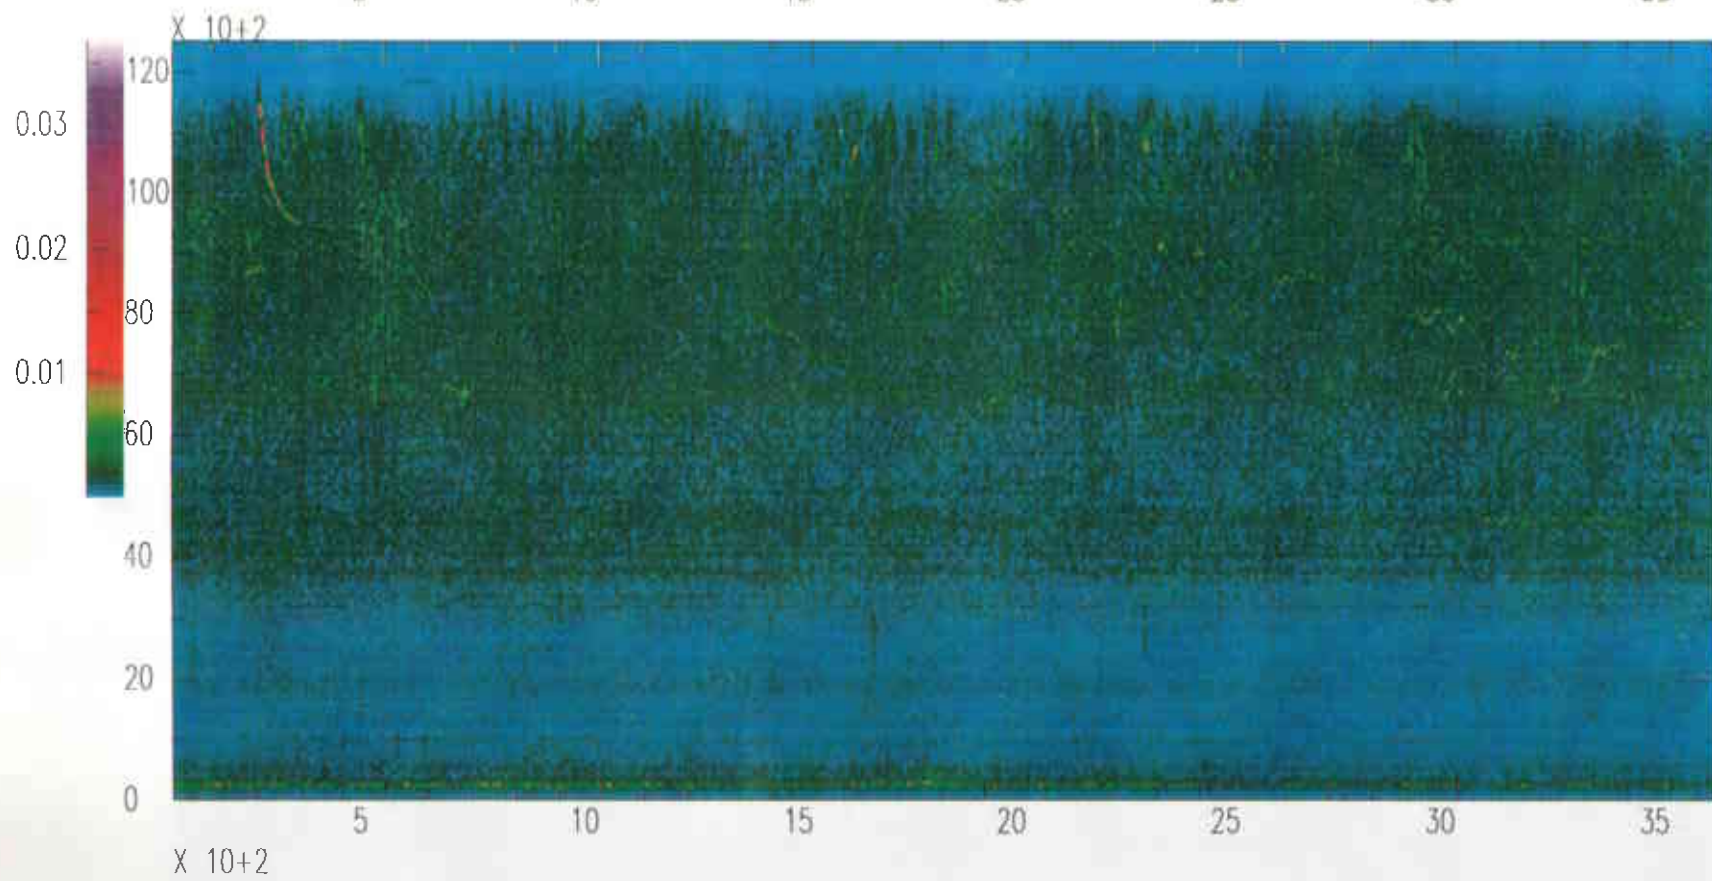

Livingston West Vertical OCT30(303),1995 09:59:59.999

Livingston West Vertical OCT30(303),1995 10:59:59.999

Livingston West Vertical OCT30(303),1995 11:59:59.999

Livingston West Vertical OCT30(303),1995 12:59:59.999

Livingston West Vertical OCT30(303),1995 13:59:59.999

Livingston West Vertical OCT30(303),1995 14:59:59.999

Livingston West Vertical OCT30(303),1995 15:59:59.999

Livingston West Vertical OCT30(303),1995 16:59:59.999

Livingston West Vertical OCT30(303),1995 17:59:59.999

Livingston West Vertical OCT30(303),1995 18:59:59.999

Livingston West Vertical OCT30(303),1995 19:59:59.999

Livingston West Vertical OCT30(303),1995 20:59:59.999

Livingston West Vertical OCT30(303),1995 21:59:59.999

Livingston West Vertical OCT30(303),1995 22:59:59.999

Livingston West Vertical OCT30(303),1995 23:59:59.999

Livingston West Vertical OCT31(304),1995 00:59:59.999