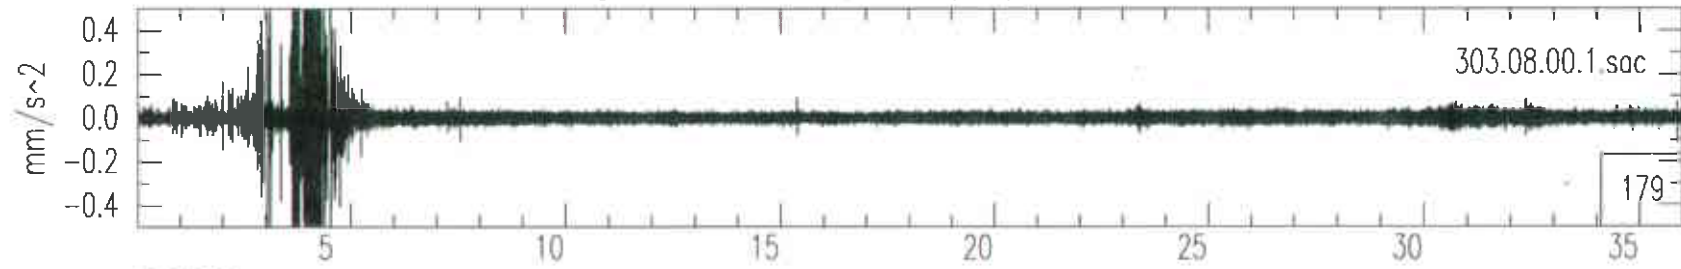

Livingston South Vertical OCT31(304),1995 02:00:00.000

Livingston South Vertical OCT31(304),1995 03:00:00.000

Livingston South Vertical OCT31(304),1995 04:00:00.000

Livingston South Vertical OCT31(304),1995 05:00:00.000

Spectrograms for Monday, October 30, 1995

Livingston LIGO West End

Vertical Channel Day 303 Hour 06 GMT (00:00 - 01:00 CST)
Vertical Channel Day 303 Hour 07 GMT (01:00 - 02:00 CST)
Vertical Channel Day 303 Hour 08 GMT (02:00 - 03:00 CST)
Vertical Channel Day 303 Hour 09 GMT (03:00 - 04:00 CST)
Vertical Channel Day 303 Hour 10 GMT (04:00 - 05:00 CST)
Vertical Channel Day 303 Hour 11 GMT (05:00 - 06:00 CST)
Vertical Channel Day 303 Hour 12 GMT (06:00 - 07:00 CST)
Vertical Channel Day 303 Hour 13 GMT (07:00 - 08:00 CST)
Vertical Channel Day 303 Hour 14 GMT (08:00 - 09:00 CST)
Vertical Channel Day 303 Hour 15 GMT (09:00 - 10:00 CST)
Vertical Channel Day 303 Hour 16 GMT (10:00 - 11:00 CST)
Vertical Channel Day 303 Hour 17 GMT (11:00 - 12:00 CST)
Vertical Channel Day 303 Hour 18 GMT (12:00 - 13:00 CST)
Vertical Channel Day 303 Hour 19 GMT (13:00 - 14:00 CST)
Vertical Channel Day 303 Hour 20 GMT (14:00 - 15:00 CST)
Vertical Channel Day 303 Hour 21 GMT (15:00 - 16:00 CST)
Vertical Channel Day 303 Hour 22 GMT (16:00 - 17:00 CST)
Vertical Channel Day 303 Hour 23 GMT (17:00 - 18:00 CST)
Vertical Channel Day 303 Hour 00 GMT (18:00 - 19:00 CST)
Vertical Channel Day 303 Hour 01 GMT (19:00 - 20:00 CST)
Vertical Channel Day 303 Hour 02 GMT (20:00 - 21:00 CST)
Vertical Channel Day 303 Hour 03 GMT (21:00 - 22:00 CST)
Vertical Channel Day 303 Hour 04 GMT (22:00 - 23:00 CST)
Vertical Channel Day 303 Hour 05 GMT (23:00 - 24:00 CST)

Livingston West Vertical OCT30(303),1995 05:59:59.999

Livingston West Vertical OCT30(303),1995 06:59:59.999

Livingston West Vertical OCT30(303),1995 07:59:59.999

Livingston West Vertical OCT30(303),1995 08:59:59.999