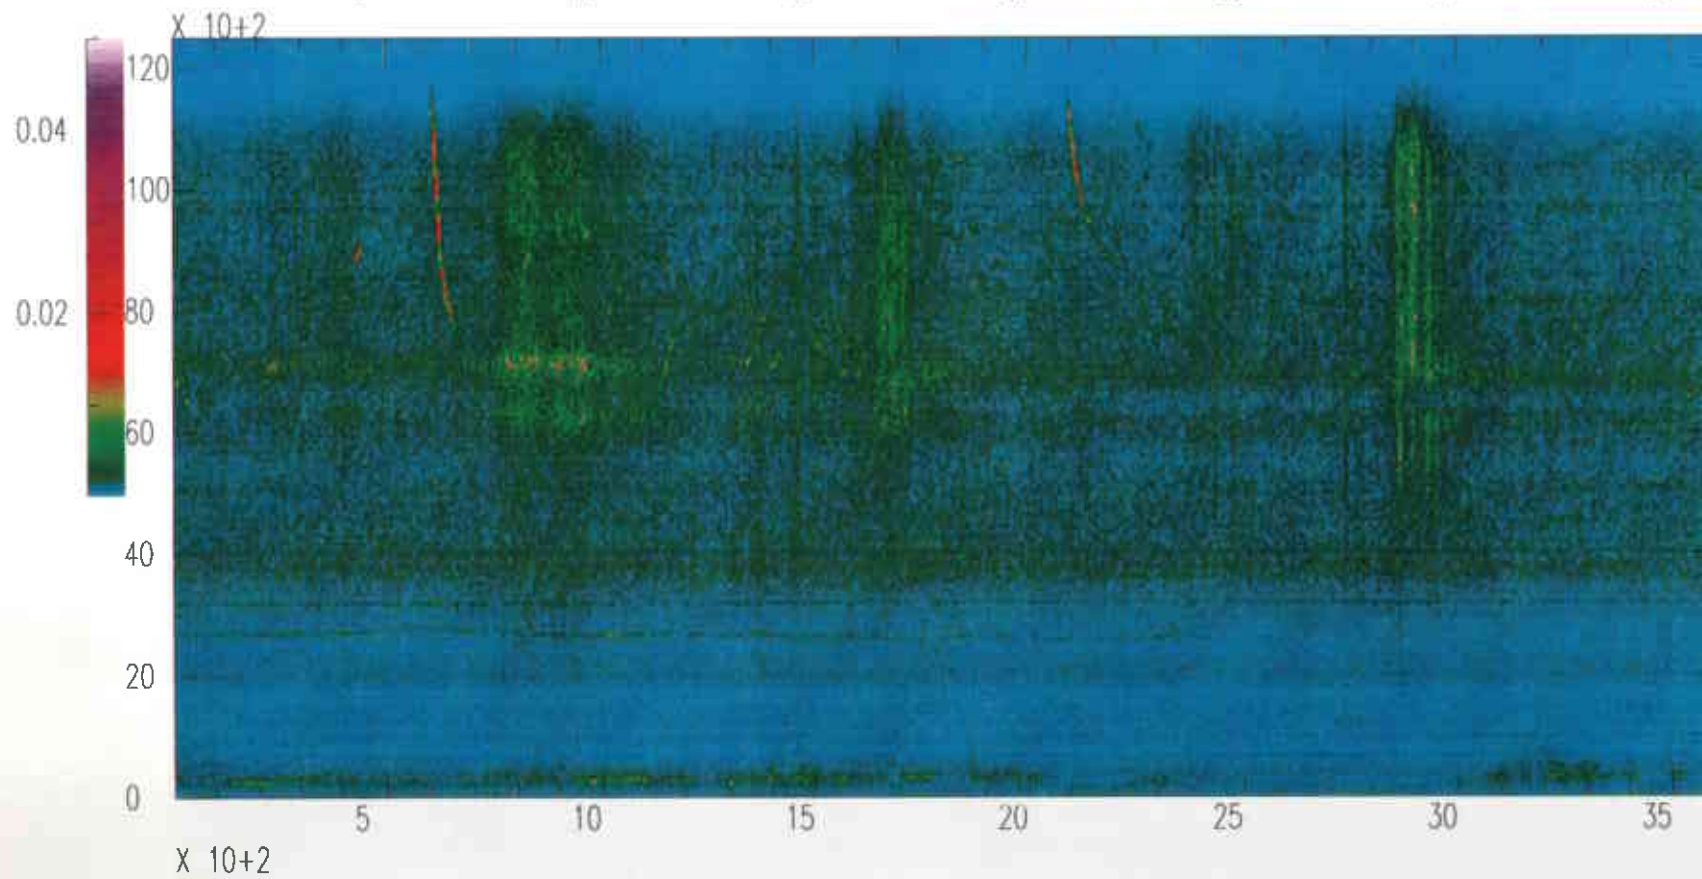

Spectrograms for Monday, October 30, 1995

Livingston LIGO Corner

Vertical Channel Day 303 Hour 06 GMT (00:00 - 01:00 CST)
Vertical Channel Day 303 Hour 07 GMT (01:00 - 02:00 CST)
Vertical Channel Day 303 Hour 08 GMT (02:00 - 03:00 CST)
Vertical Channel Day 303 Hour 09 GMT (03:00 - 04:00 CST)
Vertical Channel Day 303 Hour 10 GMT (04:00 - 05:00 CST)
Vertical Channel Day 303 Hour 11 GMT (05:00 - 06:00 CST)
Vertical Channel Day 303 Hour 12 GMT (06:00 - 07:00 CST)
Vertical Channel Day 303 Hour 13 GMT (07:00 - 08:00 CST)
Vertical Channel Day 303 Hour 14 GMT (08:00 - 09:00 CST)
Vertical Channel Day 303 Hour 15 GMT (09:00 - 10:00 CST)
Vertical Channel Day 303 Hour 16 GMT (10:00 - 11:00 CST)
Vertical Channel Day 303 Hour 17 GMT (11:00 - 12:00 CST)
Vertical Channel Day 303 Hour 18 GMT (12:00 - 13:00 CST)
Vertical Channel Day 303 Hour 19 GMT (13:00 - 14:00 CST)
Vertical Channel Day 303 Hour 20 GMT (14:00 - 15:00 CST)
Vertical Channel Day 303 Hour 21 GMT (15:00 - 16:00 CST)
Vertical Channel Day 303 Hour 22 GMT (16:00 - 17:00 CST)
Vertical Channel Day 303 Hour 23 GMT (17:00 - 18:00 CST)
Vertical Channel Day 303 Hour 00 GMT (18:00 - 19:00 CST)
Vertical Channel Day 303 Hour 01 GMT (19:00 - 20:00 CST)
Vertical Channel Day 303 Hour 02 GMT (20:00 - 21:00 CST)
Vertical Channel Day 303 Hour 03 GMT (21:00 - 22:00 CST)
Vertical Channel Day 303 Hour 04 GMT (22:00 - 23:00 CST)
Vertical Channel Day 303 Hour 05 GMT (23:00 - 24:00 CST)

Livingston Corner Vertical OCT30(303),1995 14:00:00.000

Livingston Corner Vertical OCT30(303),1995 15:00:00.000

Livingston Corner Vertical OCT30(303),1995 16:00:00.000

Livingston Corner Vertical OCT30(303),1995 17:00:00.000

Livingston Corner Vertical OCT30(303),1995 18:00:00.000

Livingston Corner Vertical OCT30(303),1995 19:00:00.000

Livingston Corner Vertical OCT30(303),1995 20:00:00.000

Livingston Corner Vertical OCT30(303),1995 21:00:00.000