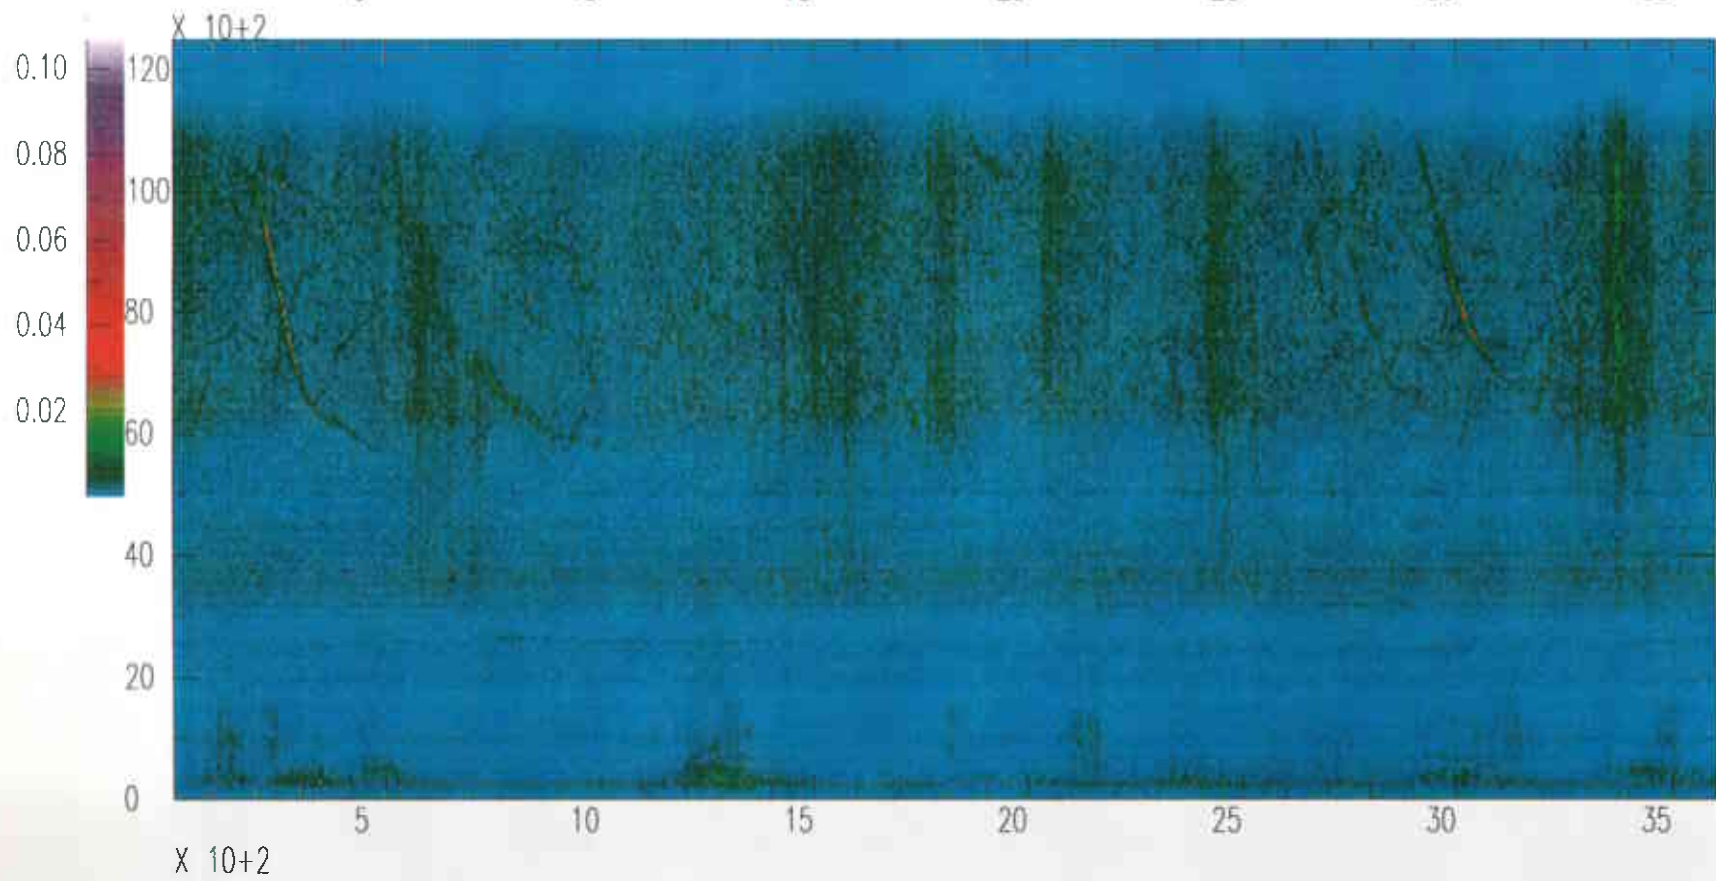

Livingston South Vertical OCT30(303),1995 10:00:00.000

Livingston South Vertical OCT30(303),1995 11:00:00.000

Livingston South Vertical OCT30(303),1995 12:00:00.000

Livingston South Vertical OCT30(303),1995 13:00:00.000

Livingston South Vertical OCT30(303),1995 14:00:00.000

Livingston South Vertical OCT30(303),1995 15:00:00.000

Livingston South Vertical OCT30(303),1995 16:00:00.000

Livingston South Vertical OCT30(303),1995 17:00:00.000

Livingston South Vertical OCT30(303),1995 18:00:00.000

Livingston South Vertical OCT30(303),1995 19:00:00.000

Livingston South Vertical OCT30(303),1995 20:00:00.000

Livingston South Vertical OCT30(303),1995 21:00:00.000

Livingston South Vertical OCT30(303),1995 22:00:00.000

Livingston South Vertical OCT30(303),1995 23:00:00.000

Livingston South Vertical OCT31(304),1995 00:00:00.000

Livingston South Vertical OCT31(304),1995 01:00:00.000