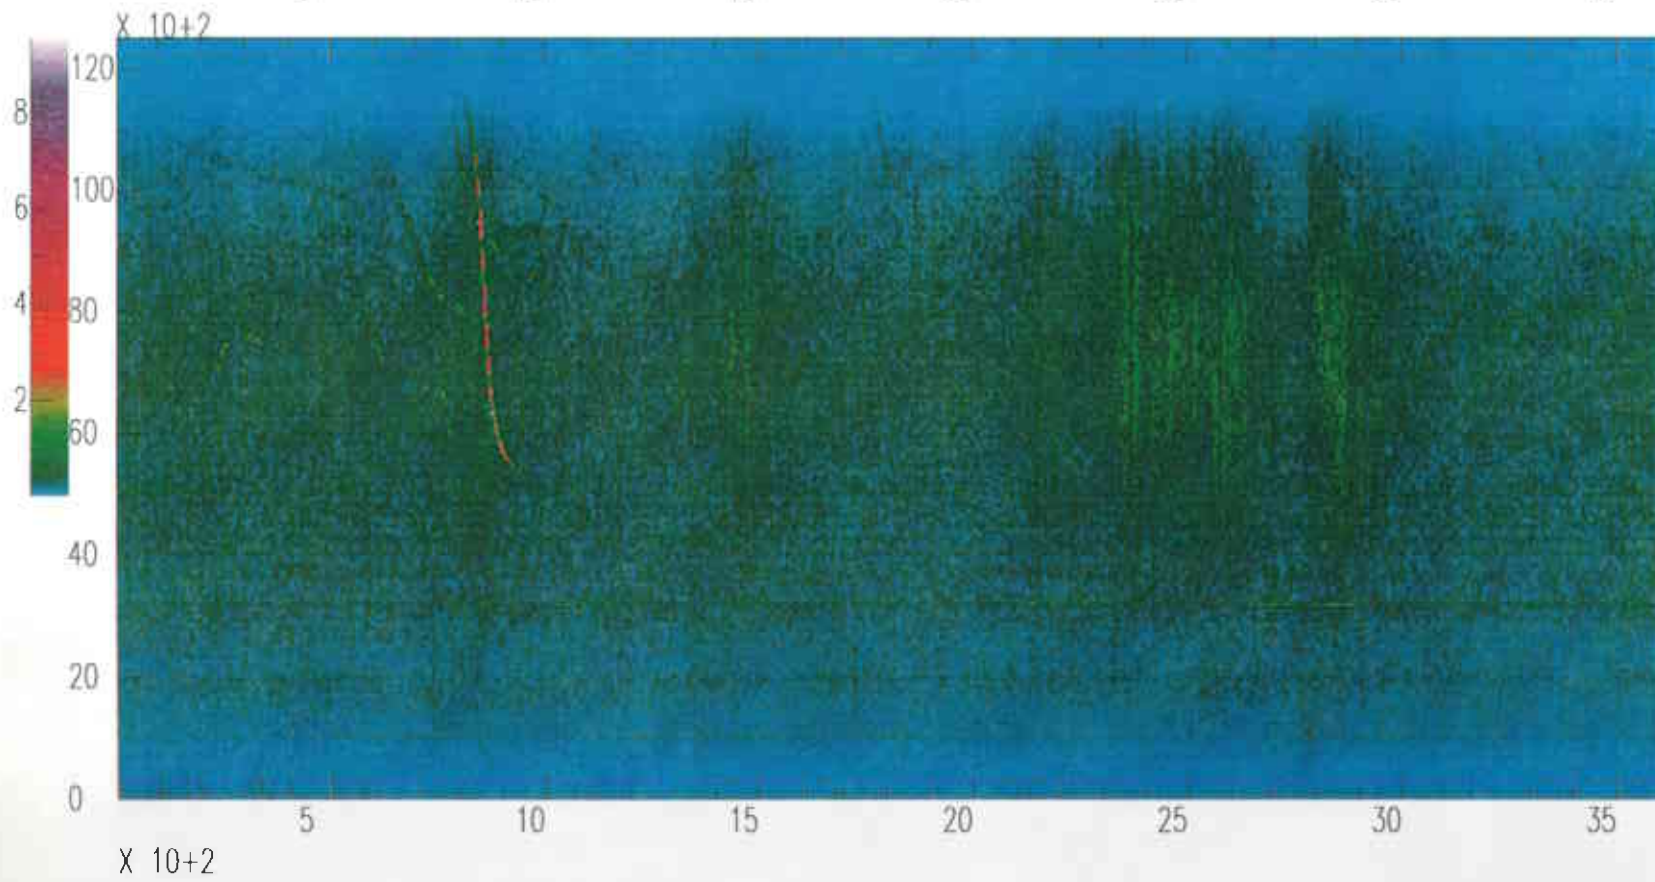

Livingston Infrasonic OCT31(304),1995 00:00:00.000