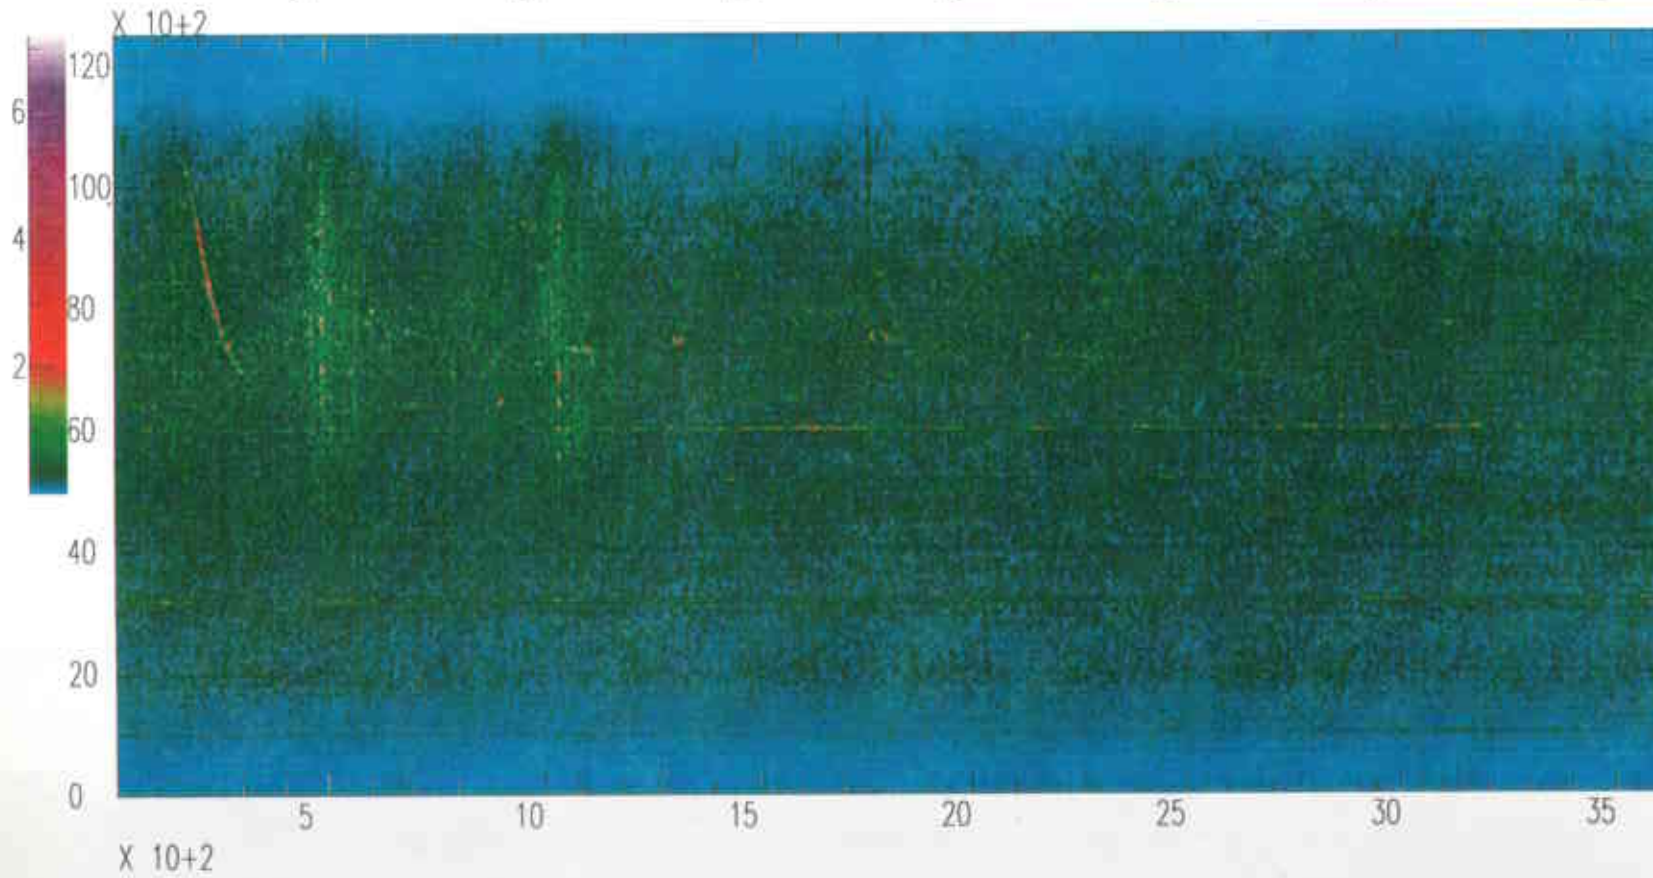

Livingston Infrasound OCT31(304),1995 02:00:00.000