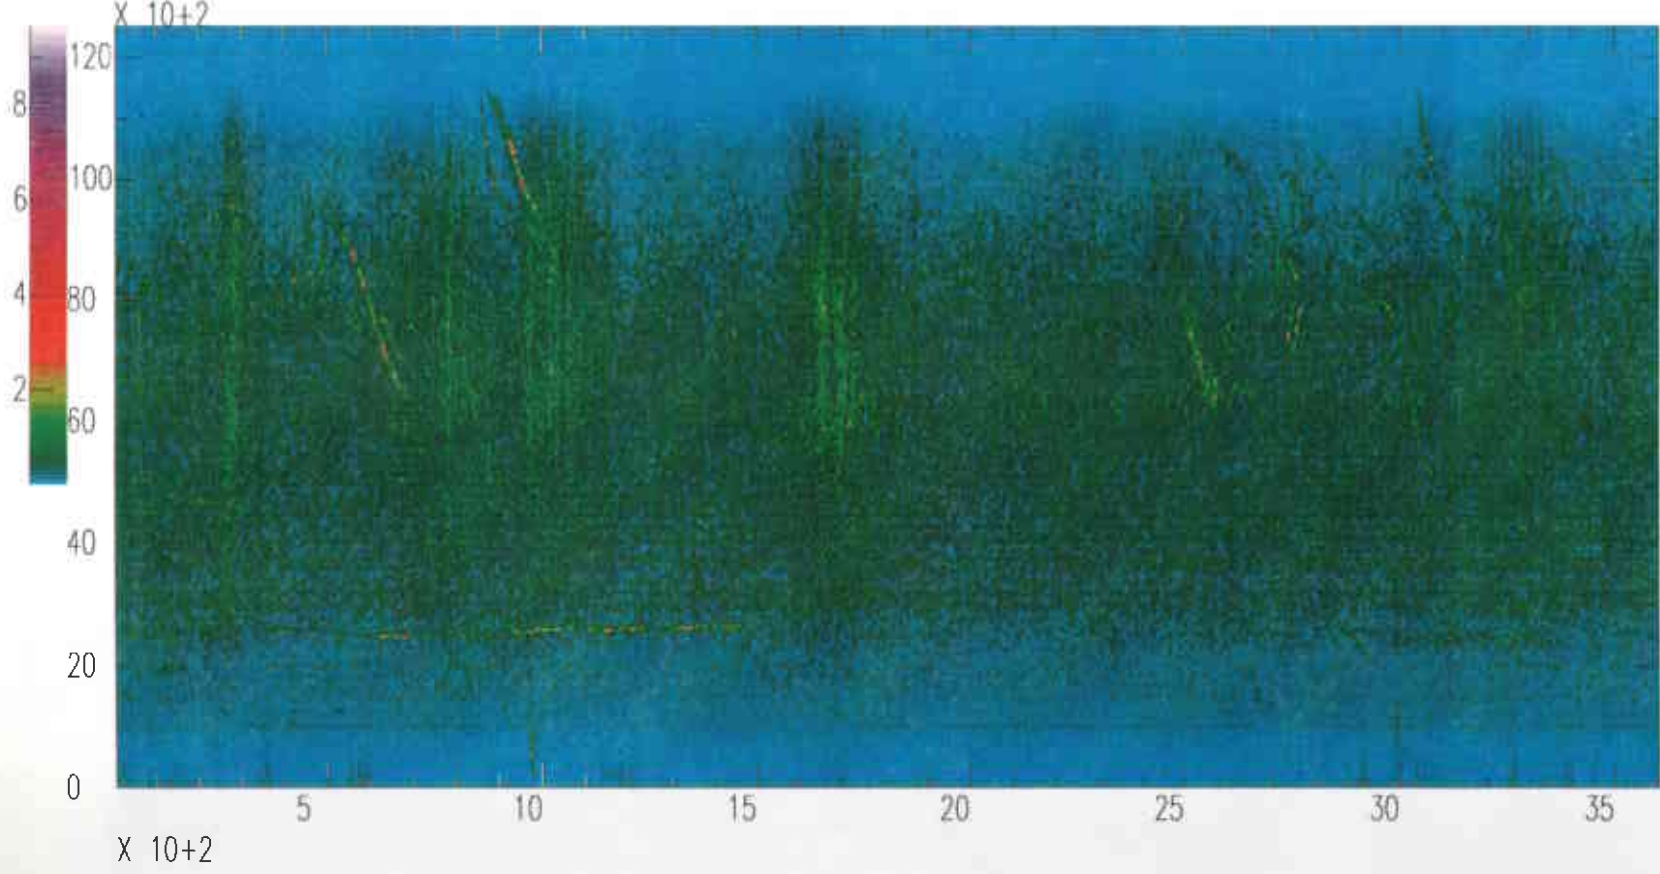

Livingston Infrasound OCT30(303),1995 20:00:00.000