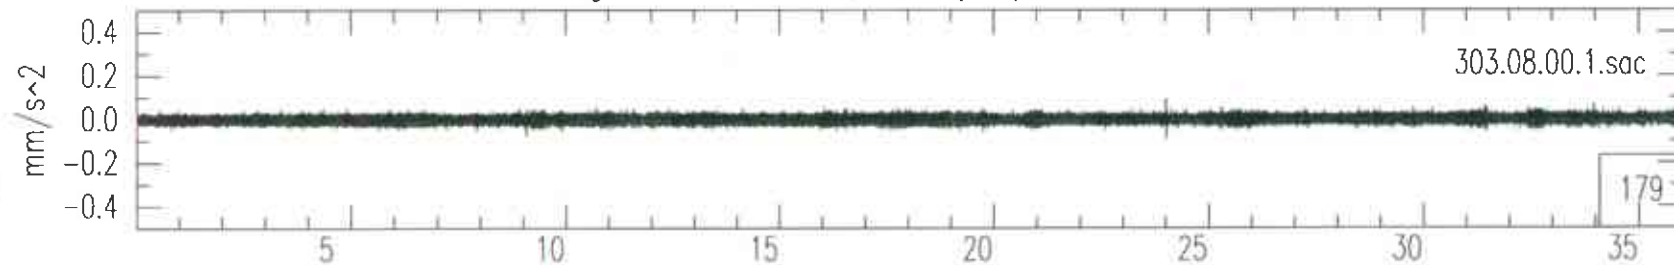

Spectrograms for Monday, October 30, 1995

Livingston LIGO South End

Vertical Channel Day 303 Hour 06 GMT (00:00 - 01:00 CST)
Vertical Channel Day 303 Hour 07 GMT (01:00 - 02:00 CST)
Vertical Channel Day 303 Hour 08 GMT (02:00 - 03:00 CST)
Vertical Channel Day 303 Hour 09 GMT (03:00 - 04:00 CST)
Vertical Channel Day 303 Hour 10 GMT (04:00 - 05:00 CST)
Vertical Channel Day 303 Hour 11 GMT (05:00 - 06:00 CST)
Vertical Channel Day 303 Hour 12 GMT (06:00 - 07:00 CST)
Vertical Channel Day 303 Hour 13 GMT (07:00 - 08:00 CST)
Vertical Channel Day 303 Hour 14 GMT (08:00 - 09:00 CST)
Vertical Channel Day 303 Hour 15 GMT (09:00 - 10:00 CST)
Vertical Channel Day 303 Hour 16 GMT (10:00 - 11:00 CST)
Vertical Channel Day 303 Hour 17 GMT (11:00 - 12:00 CST)
Vertical Channel Day 303 Hour 18 GMT (12:00 - 13:00 CST)
Vertical Channel Day 303 Hour 19 GMT (13:00 - 14:00 CST)
Vertical Channel Day 303 Hour 20 GMT (14:00 - 15:00 CST)
Vertical Channel Day 303 Hour 21 GMT (15:00 - 16:00 CST)
Vertical Channel Day 303 Hour 22 GMT (16:00 - 17:00 CST)
Vertical Channel Day 303 Hour 23 GMT (17:00 - 18:00 CST)
Vertical Channel Day 303 Hour 00 GMT (18:00 - 19:00 CST)
Vertical Channel Day 303 Hour 01 GMT (19:00 - 20:00 CST)
Vertical Channel Day 303 Hour 02 GMT (20:00 - 21:00 CST)
Vertical Channel Day 303 Hour 03 GMT (21:00 - 22:00 CST)
Vertical Channel Day 303 Hour 04 GMT (22:00 - 23:00 CST)
Vertical Channel Day 303 Hour 05 GMT (23:00 - 24:00 CST)

Livingston South Vertical OCT30(303),1995 06:00:00.000

Livingston South Vertical OCT30(303),1995 07:00:00.000

Livingston South Vertical OCT30(303),1995 08:00:00.000

Livingston South Vertical OCT30(303),1995 09:00:00.000