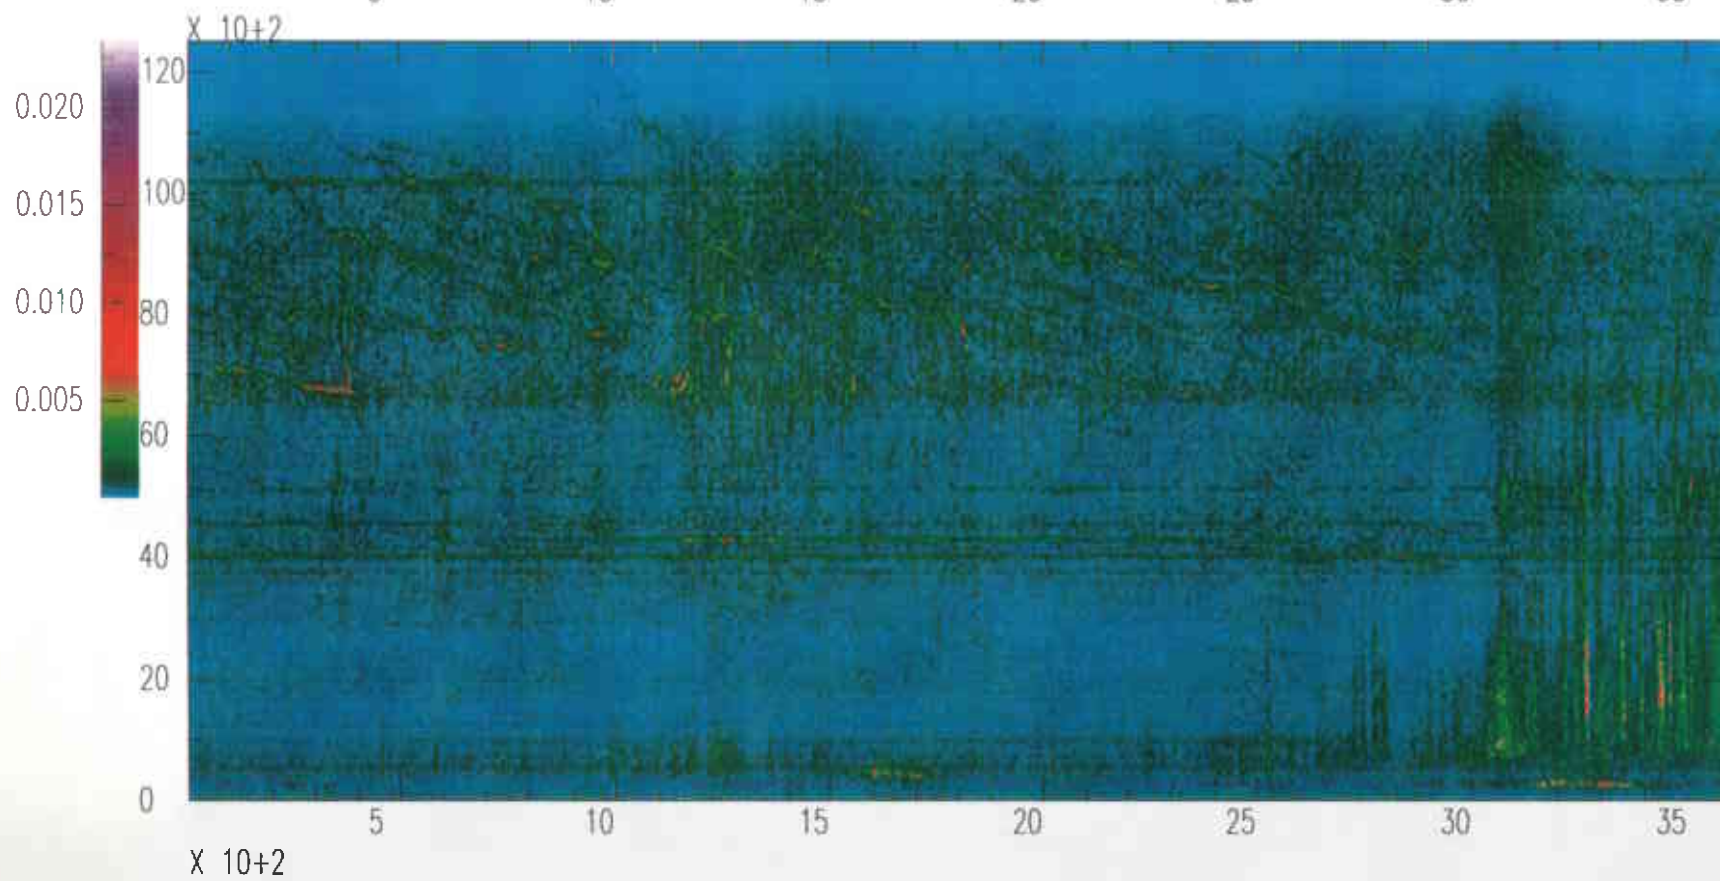

Livingston West Vertical OCT30(303),1995 05:59:59.999

Livingston West Vertical OCT30(303),1995 06:59:59.999

Livingston West Vertical OCT30(303),1995 07:59:59.999

Livingston West Vertical OCT30(303),1995 08:59:59.999

Livingston West Vertical OCT30(303),1995 09:59:59.999

Livingston West Vertical OCT30(303),1995 10:59:59.999

Livingston West Vertical OCT30(303),1995 11:59:59.999

Livingston West Vertical OCT30(303),1995 12:59:59.999

Livingston West Vertical OCT30(303),1995 13:59:59.999

Livingston West Vertical OCT30(303),1995 14:59:59.999

Livingston West Vertical OCT30(303),1995 15:59:59.999

Livingston West Vertical OCT30(303),1995 16:59:59.999