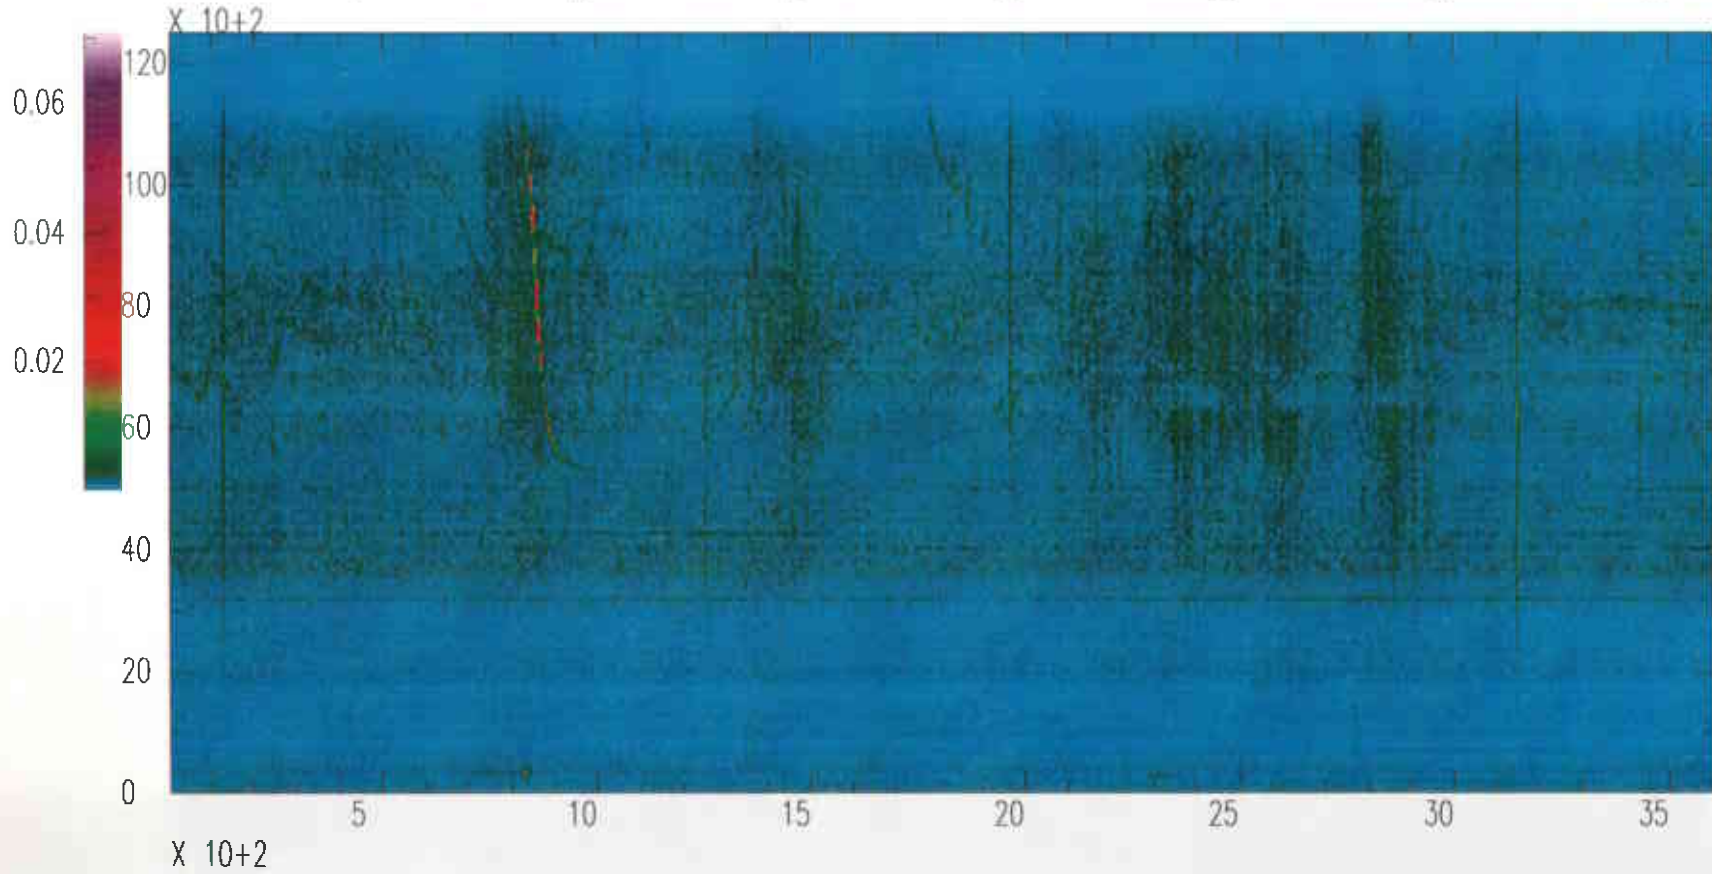

Livingston Corner Vertical OCT30(303),1995 18:00:00.000

Livingston Corner Vertical OCT30(303),1995 19:00:00.000

Livingston Corner Vertical OCT30(303),1995 20:00:00.000

Livingston Corner Vertical OCT30(303),1995 21:00:00.000

Livingston Corner Vertical OCT30(303),1995 22:00:00.000

Livingston Corner Vertical OCT30(303),1995 23:00:00.000

Livingston Corner Vertical OCT31(304),1995 00:00:00.000

Livingston Corner Vertical OCT31(304),1995 01:00:00.000