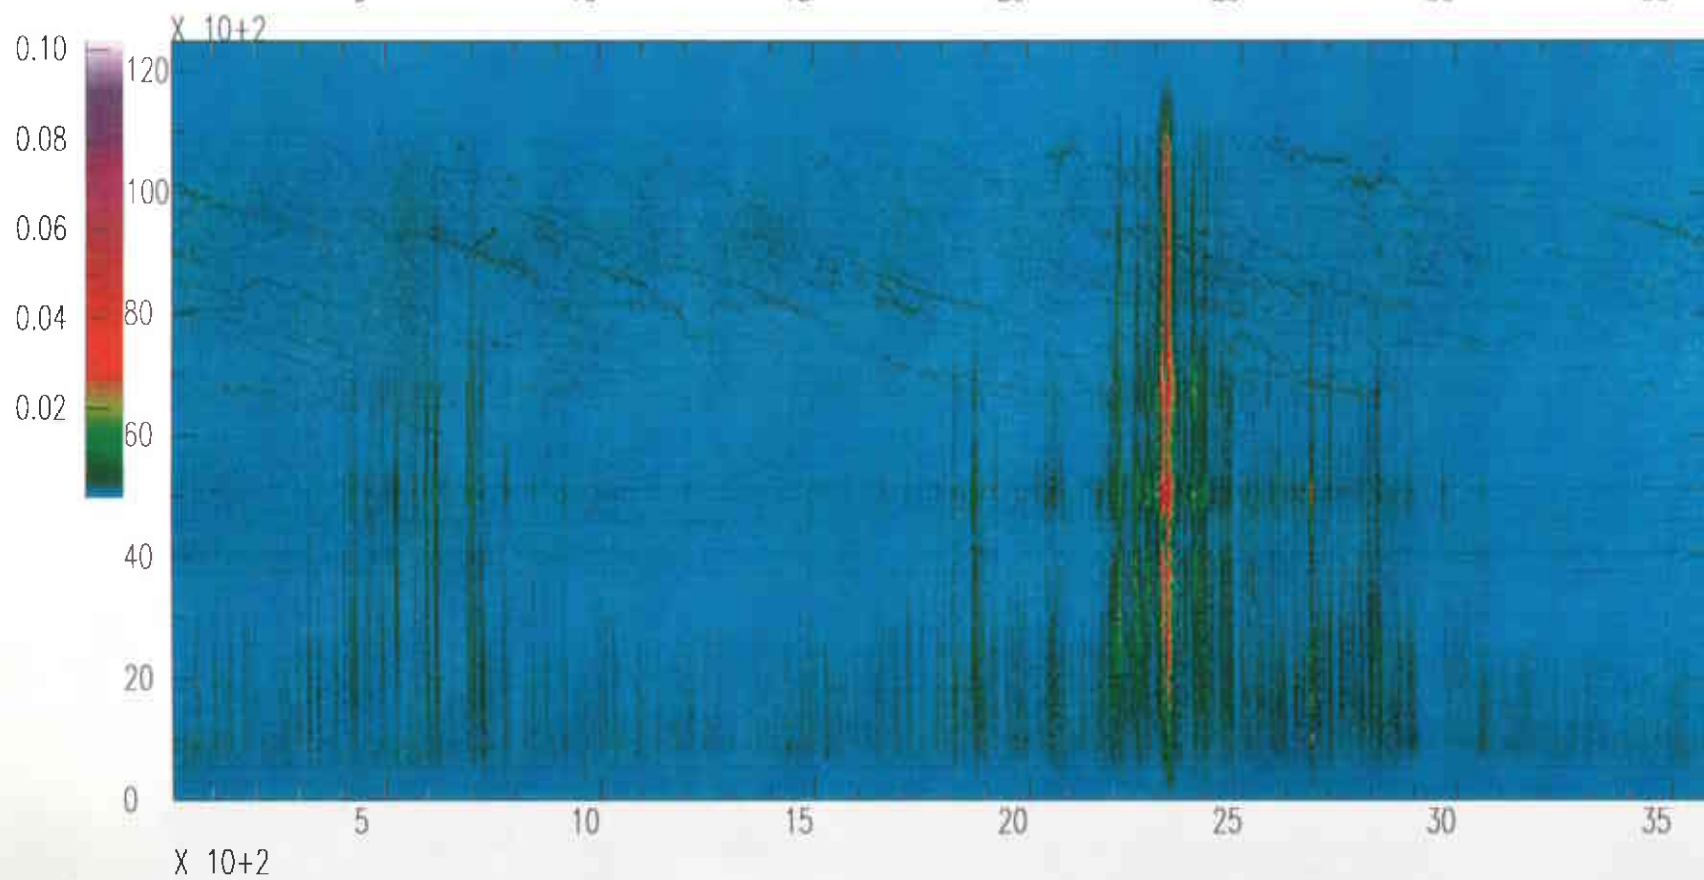

Livingston West Vertical OCT30(303),1995 05:59:59.999