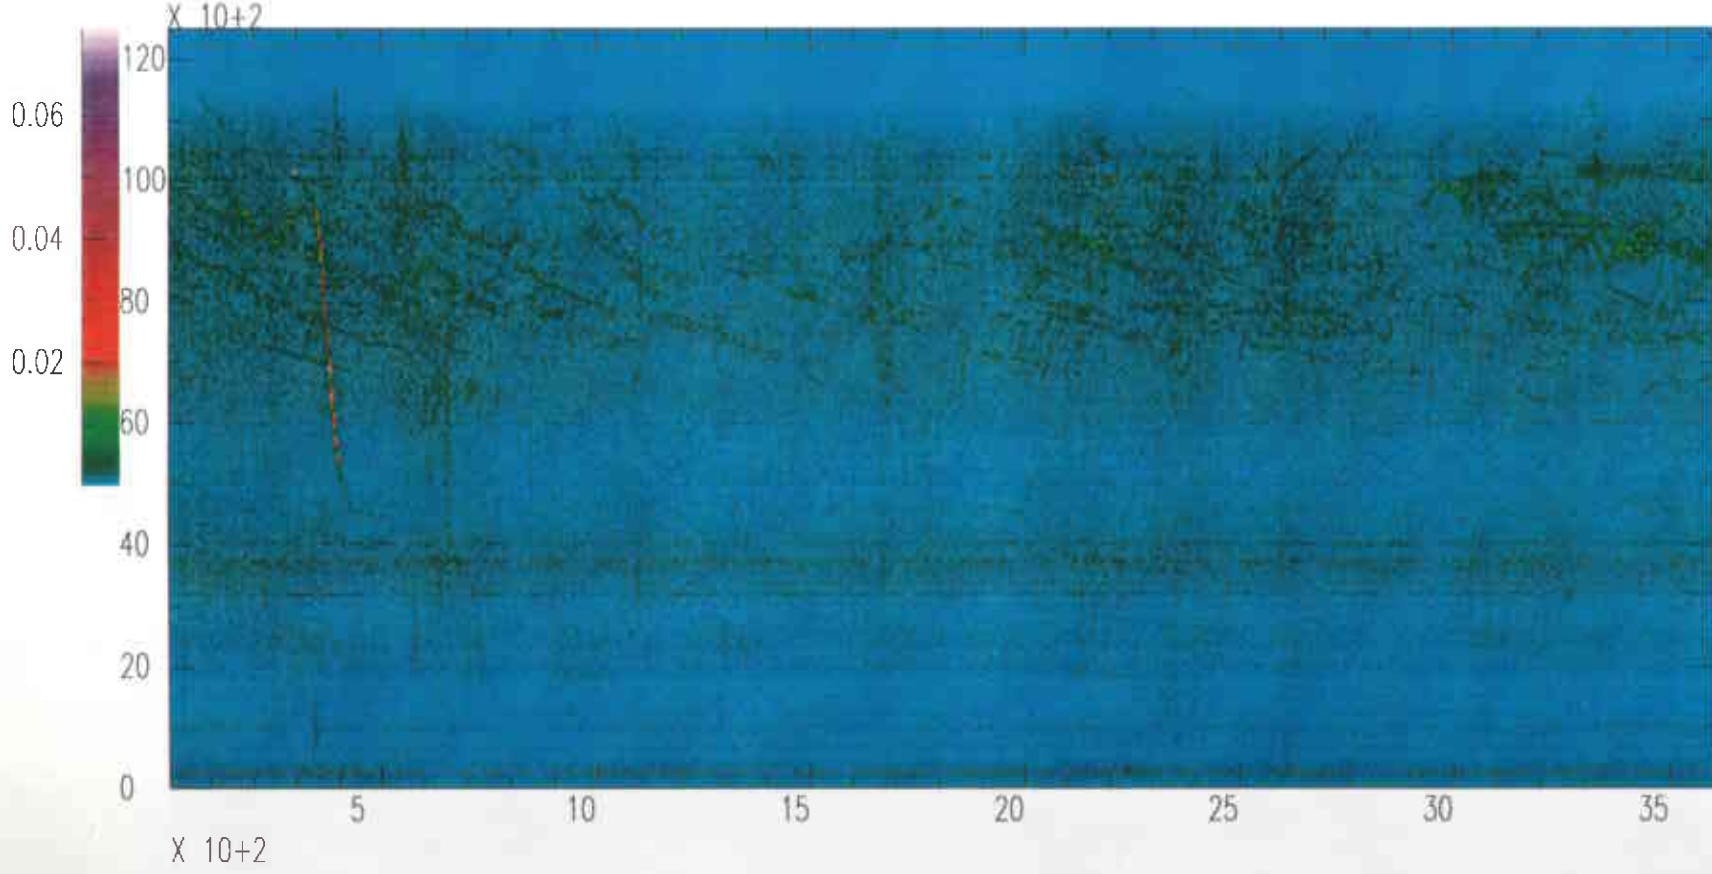

Livingston South Vertical OCT30(303),1995 18:00:00.000

Livingston South Vertical OCT30(303),1995 19:00:00.000

Livingston South Vertical OCT30(303),1995 20:00:00.000

Livingston South Vertical OCT30(303),1995 21:00:00.000

Livingston South Vertical OCT30(303),1995 22:00:00.000

Livingston South Vertical OCT30(303),1995 23:00:00.000

Livingston South Vertical OCT31(304),1995 00:00:00.000

Livingston South Vertical OCT31(304),1995 01:00:00.000

Livingston South Vertical OCT31(304),1995 02:00:00.000

Livingston South Vertical OCT31(304),1995 03:00:00.000

Livingston South Vertical OCT31(304),1995 04:00:00.000

Livingston South Vertical OCT31(304),1995 05:00:00.000

Livingston West Vertical OCT30(303),1995 05:59:59.999

Livingston West Vertical OCT30(303),1995 06:59:59.999

Livingston West Vertical OCT30(303),1995 07:59:59.999

Livingston West Vertical OCT30(303),1995 08:59:59.999