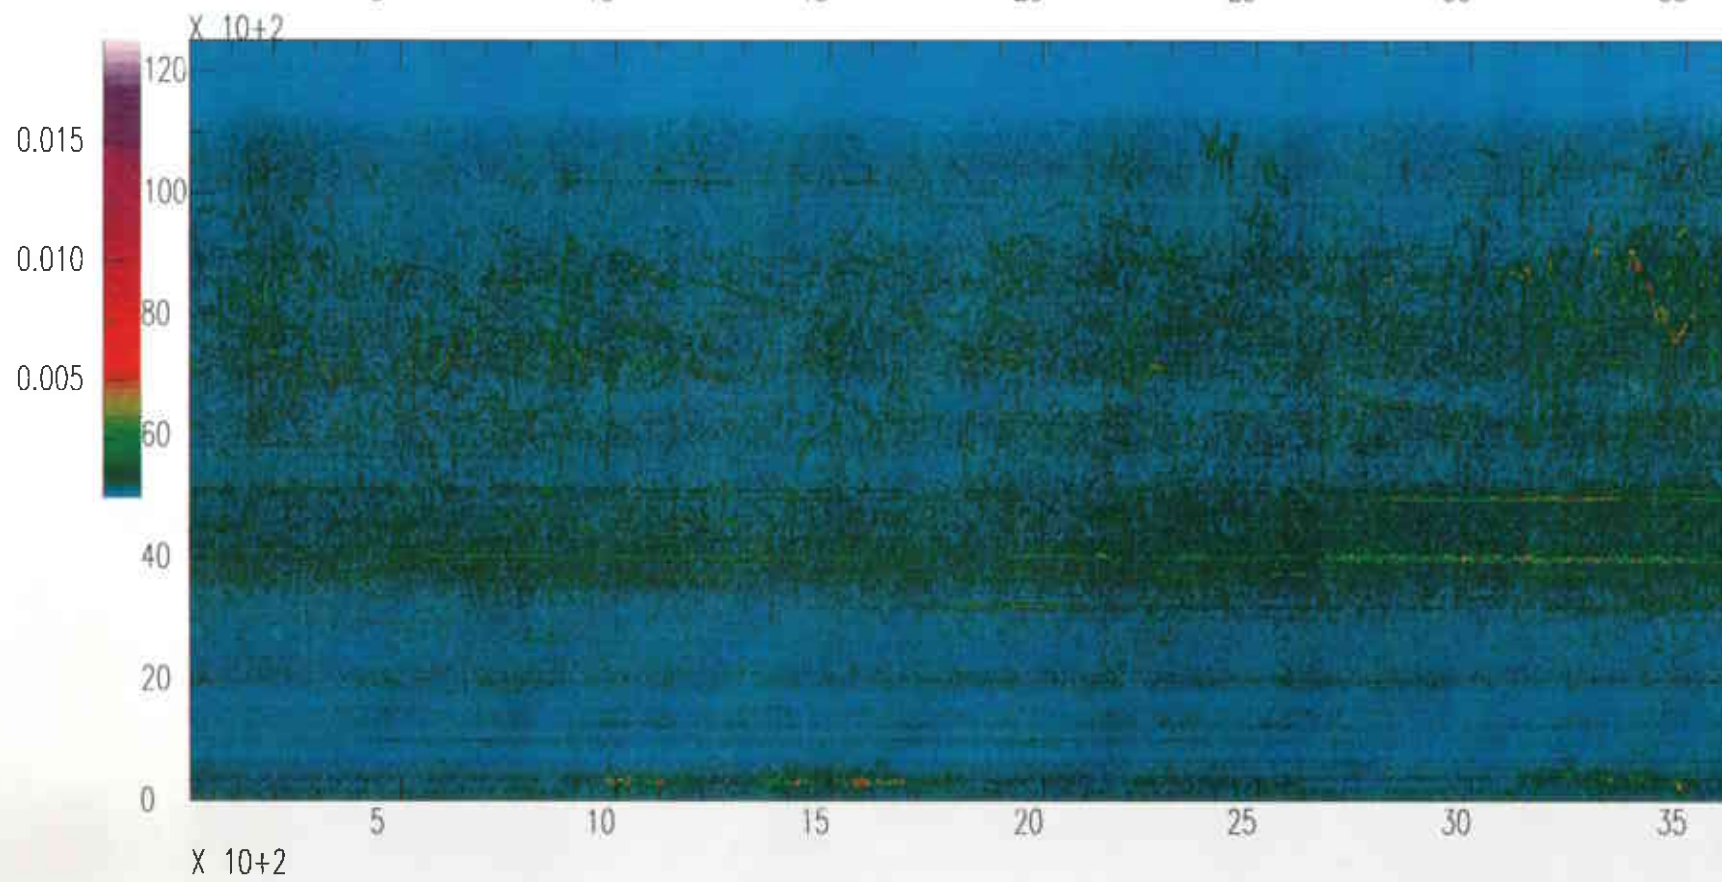

Livingston Corner Vertical OCT30(303),1995 10:00:00.000