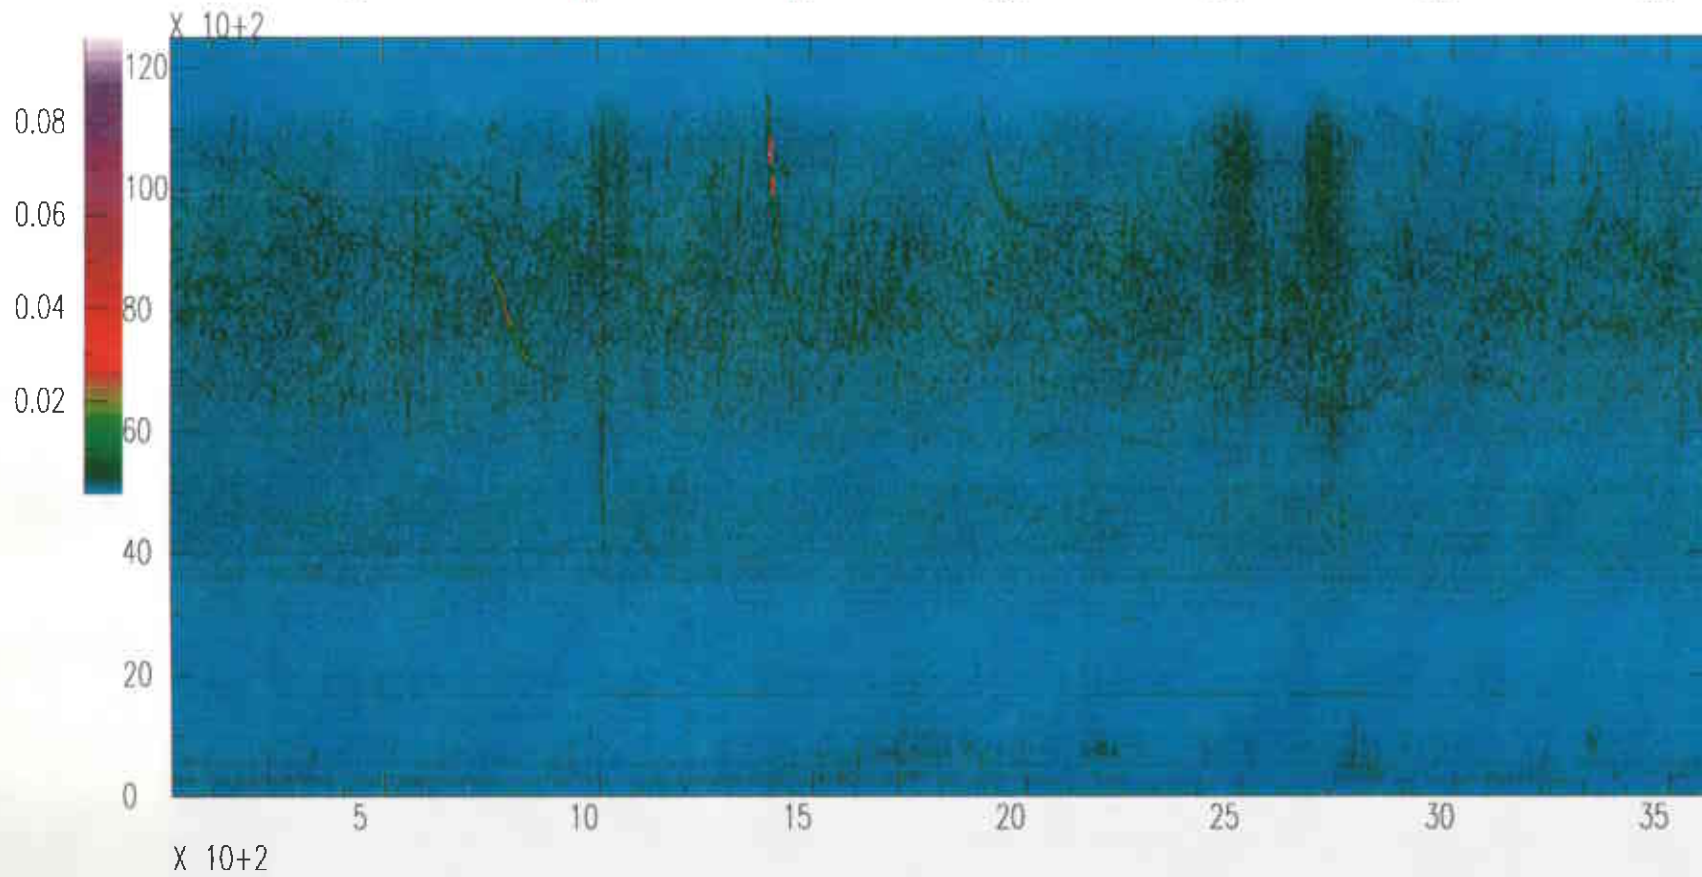

Livingston West Vertical OCT30(303),1995 13:59:59.999

Livingston West Vertical OCT30(303),1995 14:59:59.999

Livingston West Vertical OCT30(303),1995 15:59:59.999

Livingston West Vertical OCT30(303),1995 16:59:59.999

Livingston West Vertical OCT30(303),1995 17:59:59.999

Livingston West Vertical OCT30(303),1995 18:59:59.999

Livingston West Vertical OCT30(303),1995 19:59:59.999

Livingston West Vertical OCT30(303),1995 20:59:59.999

Livingston West Vertical OCT30(303),1995 21:59:59.999

Livingston West Vertical OCT30(303),1995 22:59:59.999

Livingston West Vertical OCT30(303),1995 23:59:59.999

Livingston West Vertical OCT31(304),1995 00:59:59.999

Livingston West Vertical OCT31(304),1995 01:59:59.999

Livingston West Vertical OCT31(304),1995 02:59:59.999

Livingston West Vertical OCT31(304),1995 03:59:59.999

Livingston West Vertical OCT31(304),1995 04:59:59.999