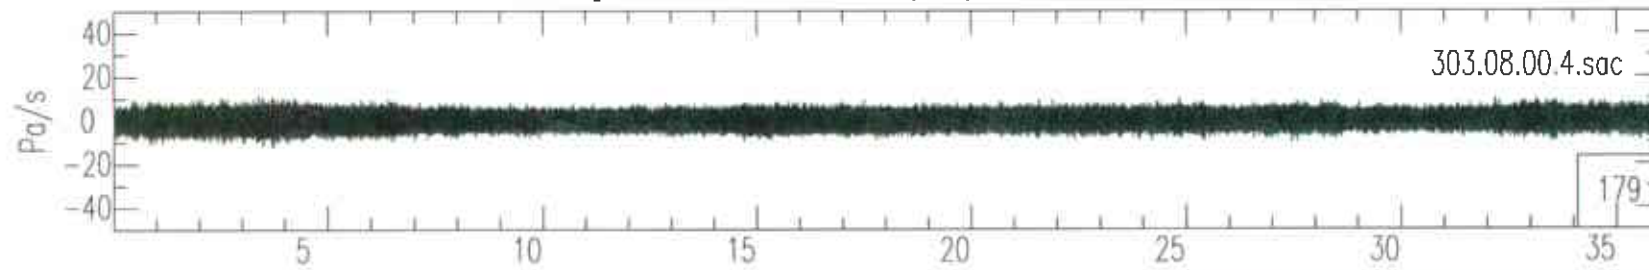

Livingston Infrasound OCT30(303),1995 08:00:00.000