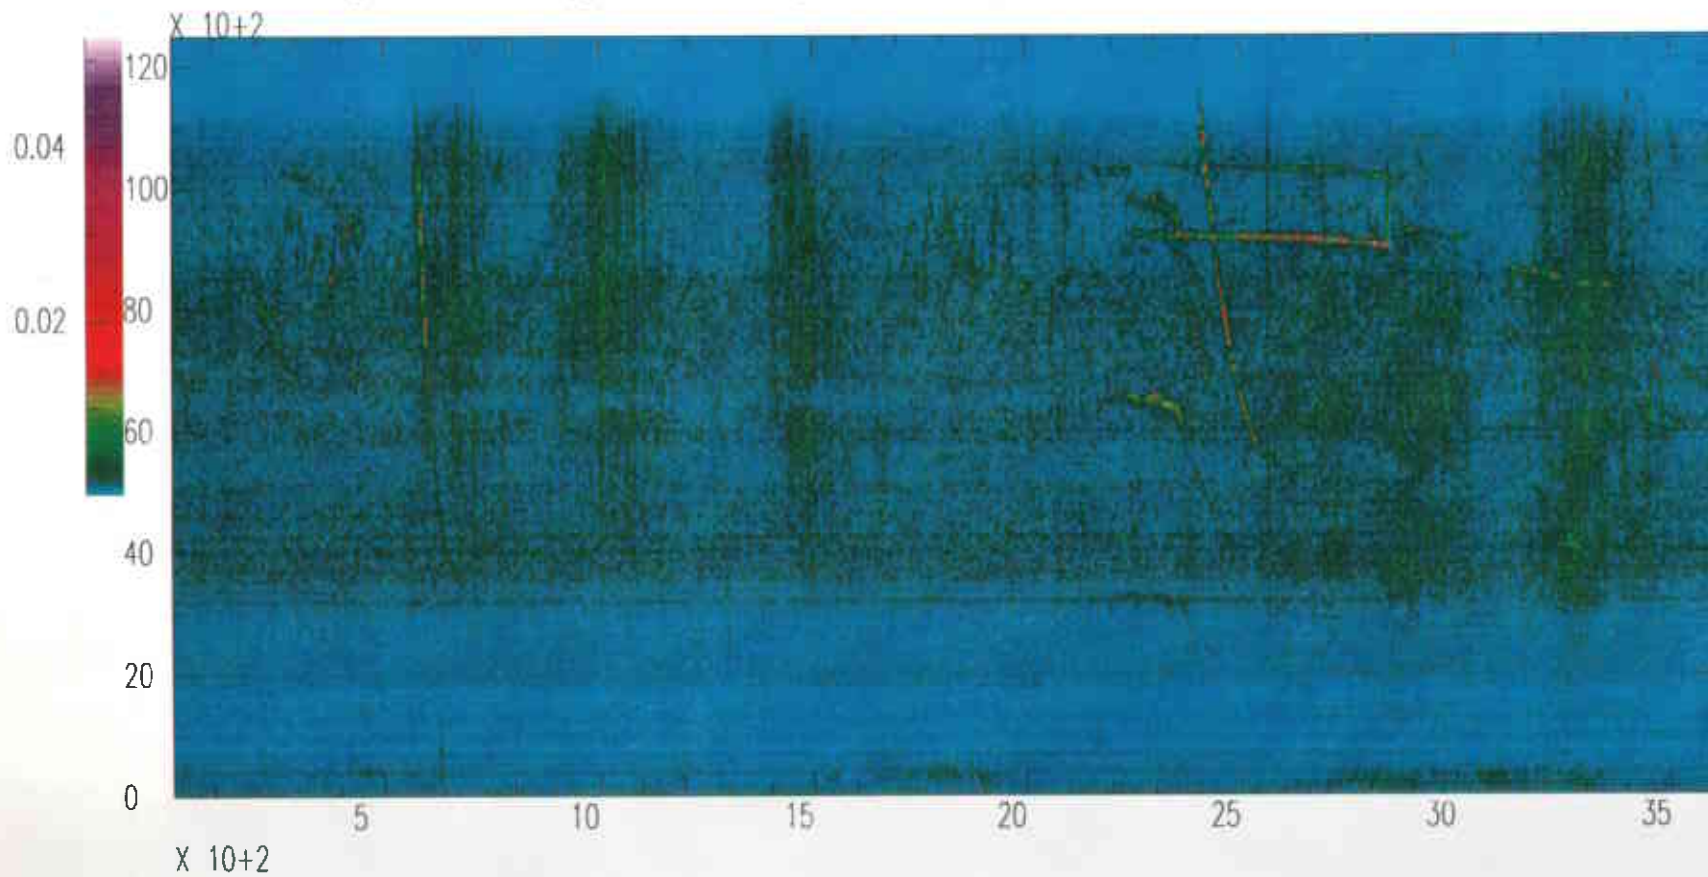

Livingston Corner Vertical OCT30(303),1995 22:00:00.000

Livingston Corner Vertical OCT30(303),1995 23:00:00.000

Livingston Corner Vertical OCT31(304),1995 00:00:00.000

Livingston Corner Vertical OCT31(304),1995 01:00:00.000

Livingston Corner Vertical OCT31(304),1995 02:00:00.000

Livingston Corner Vertical OCT31(304),1995 03:00:00.000

Livingston Corner Vertical OCT31(304),1995 04:00:00.000

Livingston Corner Vertical OCT31(304),1995 05:00:00.000