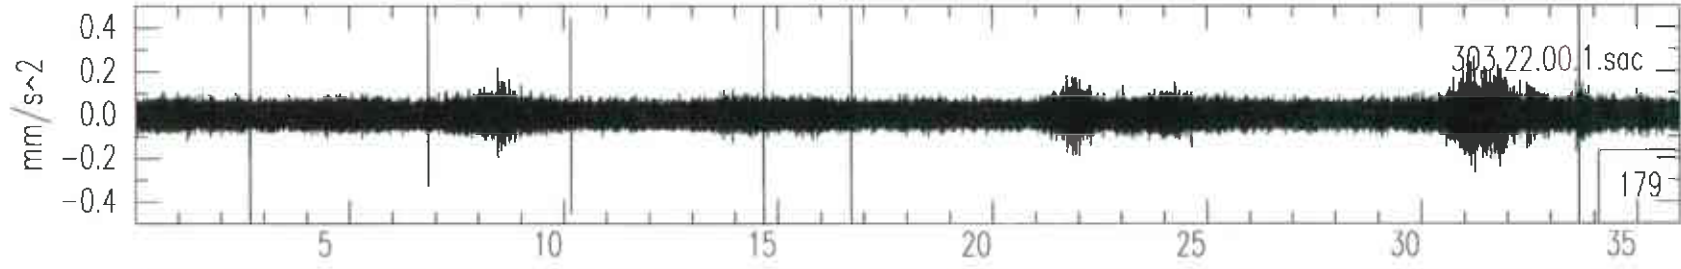

Livingston Corner Vertical OCT30(303),1995 18:00:00.000

Livingston Corner Vertical OCT30(303),1995 19:00:00.000

Livingston Corner Vertical OCT30(303),1995 20:00:00.000

Livingston Corner Vertical OCT30(303),1995 21:00:00.000

Livingston Corner Vertical OCT30(303),1995 22:00:00.000

Livingston Corner Vertical OCT30(303),1995 23:00:00.000

Livingston Corner Vertical OCT31(304),1995 00:00:00.000

Livingston Corner Vertical OCT31(304),1995 01:00:00.000