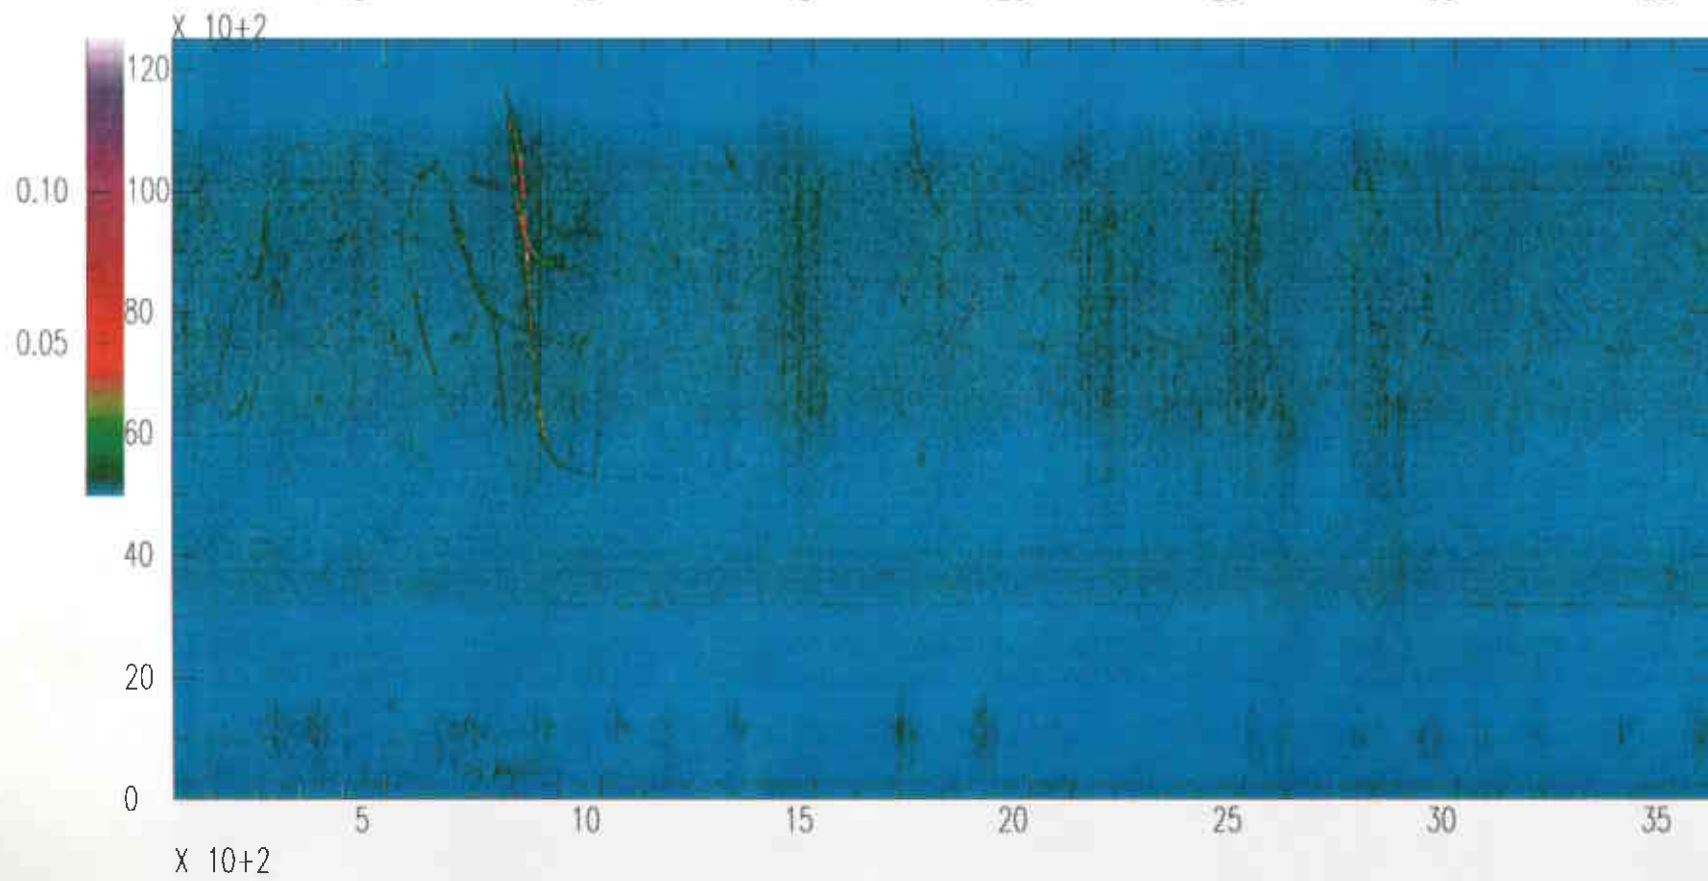

Livingston South Vertical OCT30(303),1995 14:00:00.000

Livingston South Vertical OCT30(303),1995 15:00:00.000

Livingston South Vertical OCT30(303),1995 16:00:00.000

Livingston South Vertical OCT30(303),1995 17:00:00.000

Livingston South Vertical OCT30(303),1995 18:00:00.000

Livingston South Vertical OCT30(303),1995 19:00:00.000

Livingston South Vertical OCT30(303),1995 20:00:00.000

Livingston South Vertical OCT30(303),1995 21:00:00.000

Livingston South Vertical OCT30(303),1995 22:00:00.000

Livingston South Vertical OCT30(303),1995 23:00:00.000

Livingston South Vertical OCT31(304),1995 00:00:00.000

Livingston South Vertical OCT31(304),1995 01:00:00.000

Livingston South Vertical OCT31(304),1995 02:00:00.000

Livingston South Vertical OCT31(304),1995 03:00:00.000

Livingston South Vertical OCT31(304),1995 04:00:00.000

Livingston South Vertical OCT31(304),1995 05:00:00.000