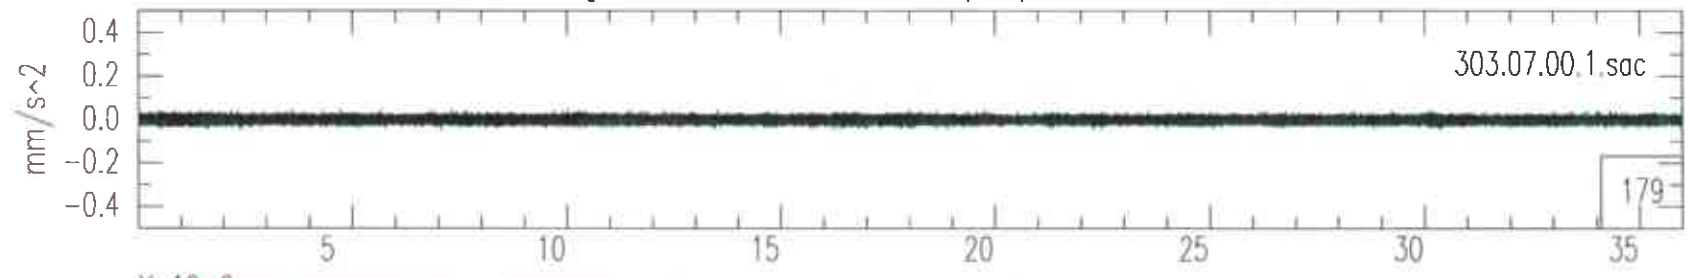

Livingston Corner Vertical OCT30(303),1995 07:00:00.000