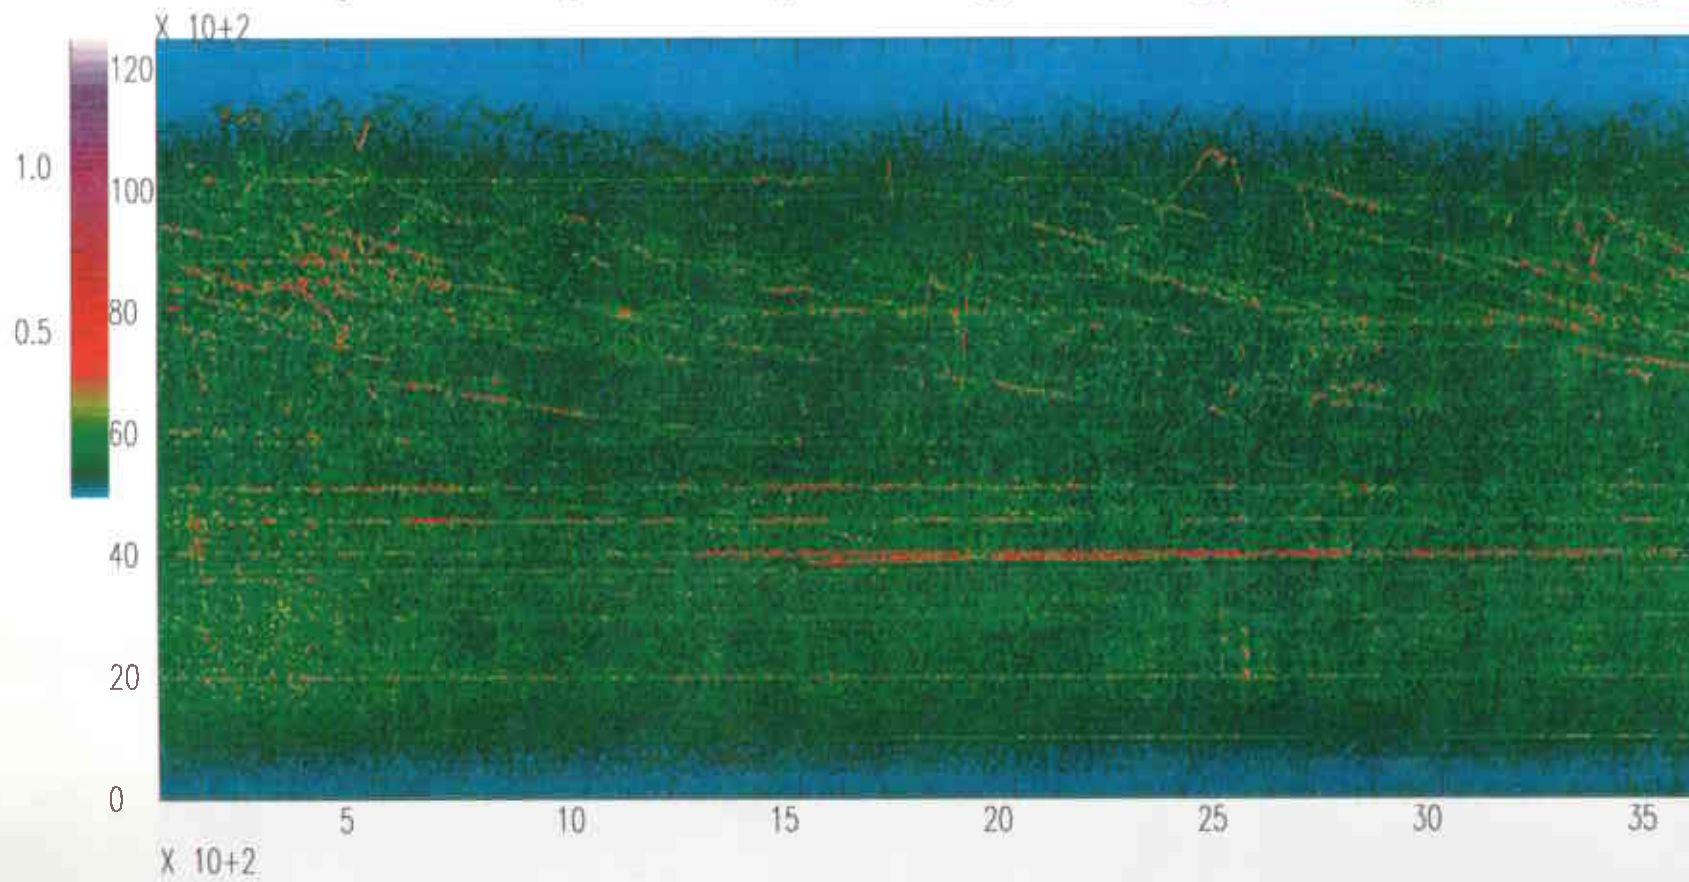

Livingston Infrasound OCT30(303),1995 08:00:00.000