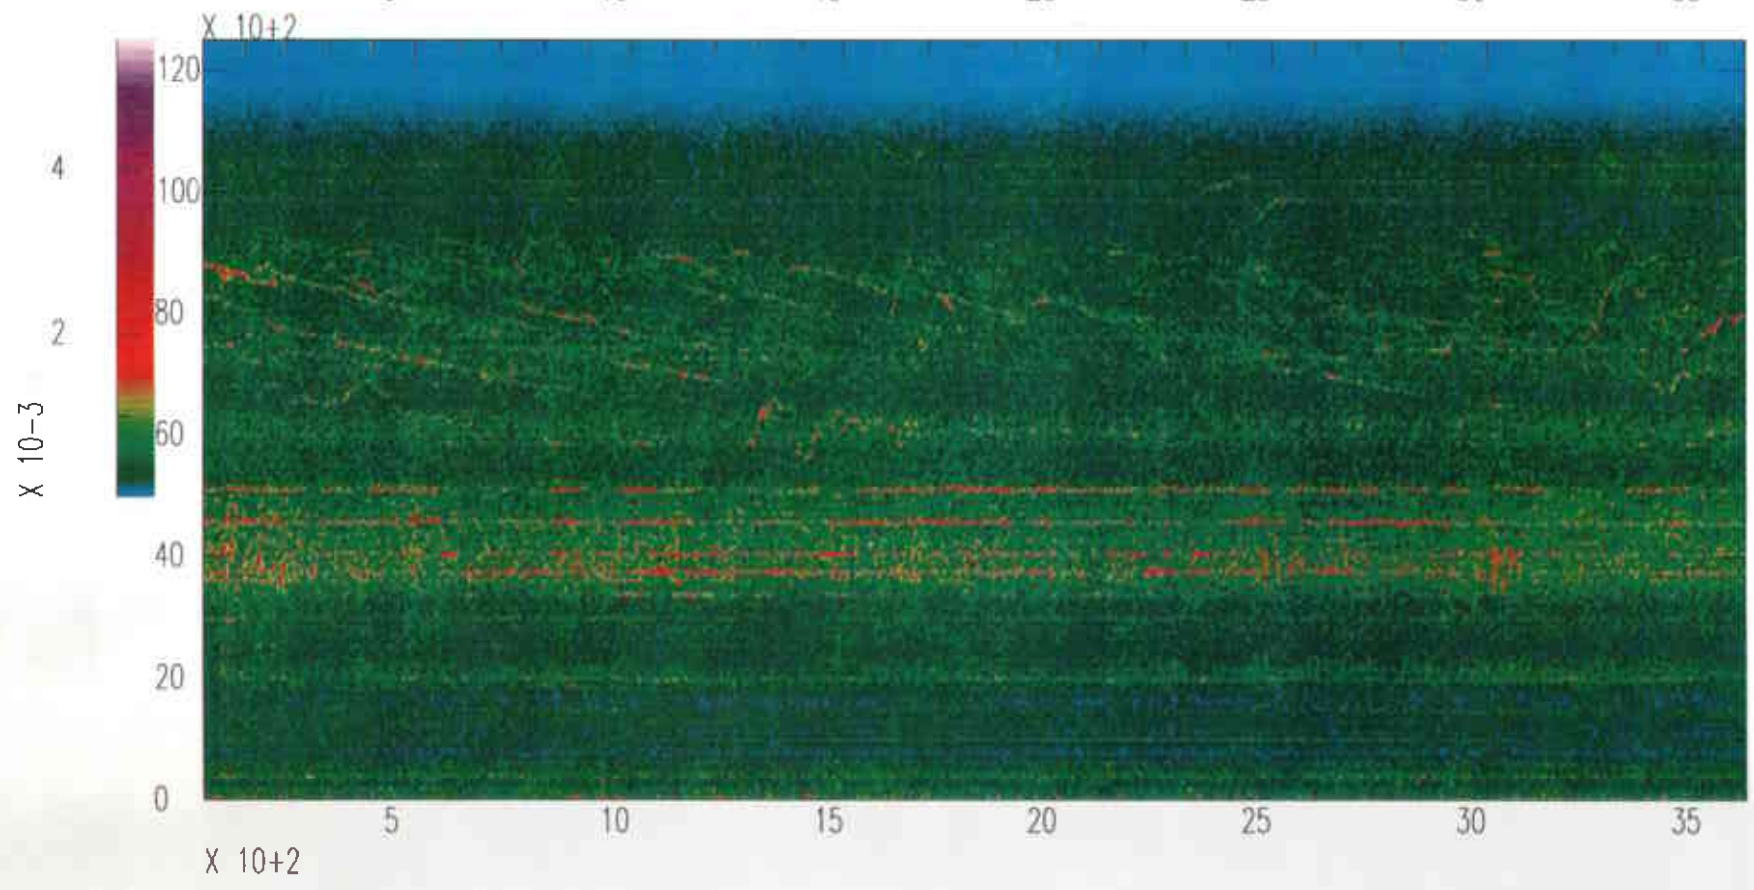

Livingston Corner Vertical OCT30(303),1995 07:00:00.000