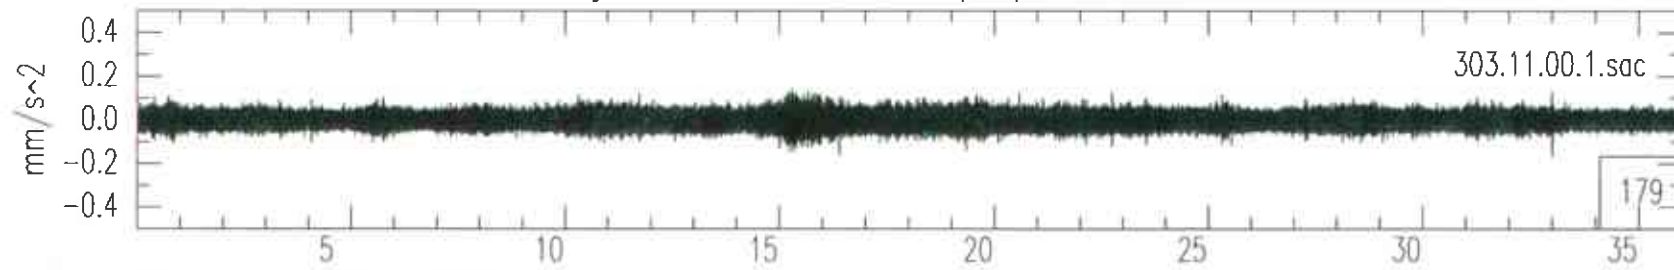

Spectrograms for Monday, October 30, 1995

Livingston LIGO South End

Vertical Channel Day 303 Hour 06 GMT (00:00 - 01:00 CST)
Vertical Channel Day 303 Hour 07 GMT (01:00 - 02:00 CST)
Vertical Channel Day 303 Hour 08 GMT (02:00 - 03:00 CST)
Vertical Channel Day 303 Hour 09 GMT (03:00 - 04:00 CST)
Vertical Channel Day 303 Hour 10 GMT (04:00 - 05:00 CST)
Vertical Channel Day 303 Hour 11 GMT (05:00 - 06:00 CST)
Vertical Channel Day 303 Hour 12 GMT (06:00 - 07:00 CST)
Vertical Channel Day 303 Hour 13 GMT (07:00 - 08:00 CST)
Vertical Channel Day 303 Hour 14 GMT (08:00 - 09:00 CST)
Vertical Channel Day 303 Hour 15 GMT (09:00 - 10:00 CST)
Vertical Channel Day 303 Hour 16 GMT (10:00 - 11:00 CST)
Vertical Channel Day 303 Hour 17 GMT (11:00 - 12:00 CST)
Vertical Channel Day 303 Hour 18 GMT (12:00 - 13:00 CST)
Vertical Channel Day 303 Hour 19 GMT (13:00 - 14:00 CST)
Vertical Channel Day 303 Hour 20 GMT (14:00 - 15:00 CST)
Vertical Channel Day 303 Hour 21 GMT (15:00 - 16:00 CST)
Vertical Channel Day 303 Hour 22 GMT (16:00 - 17:00 CST)
Vertical Channel Day 303 Hour 23 GMT (17:00 - 18:00 CST)
Vertical Channel Day 303 Hour 00 GMT (18:00 - 19:00 CST)
Vertical Channel Day 303 Hour 01 GMT (19:00 - 20:00 CST)
Vertical Channel Day 303 Hour 02 GMT (20:00 - 21:00 CST)
Vertical Channel Day 303 Hour 03 GMT (21:00 - 22:00 CST)
Vertical Channel Day 303 Hour 04 GMT (22:00 - 23:00 CST)
Vertical Channel Day 303 Hour 05 GMT (23:00 - 24:00 CST)

Livingston South Vertical OCT30(303),1995 06:00:00.000

Livingston South Vertical OCT30(303),1995 07:00:00.000

Livingston South Vertical OCT30(303),1995 08:00:00.000

Livingston South Vertical OCT30(303),1995 09:00:00.000

Livingston South Vertical OCT30(303),1995 10:00:00.000

Livingston South Vertical OCT30(303),1995 11:00:00.000

Livingston South Vertical OCT30(303),1995 12:00:00.000

Livingston South Vertical OCT30(303),1995 13:00:00.000