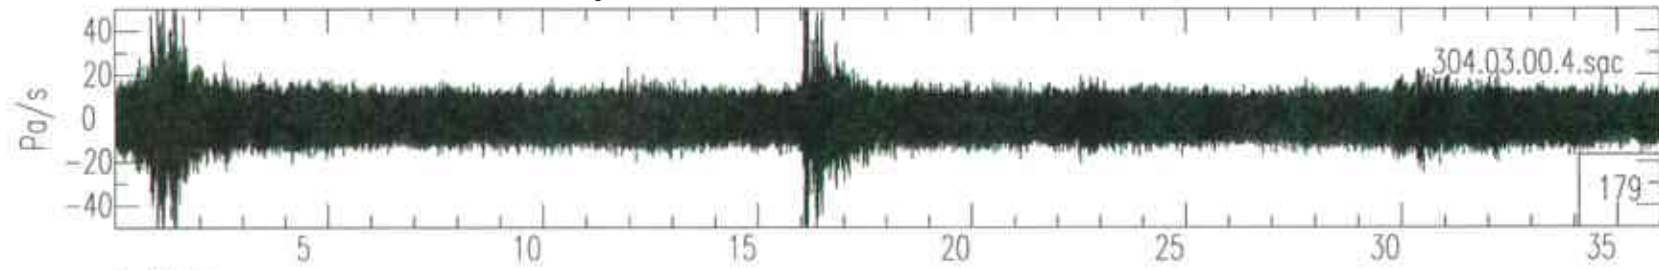

Livingston Infrasound OCT31(304),1995 03:00:00.000