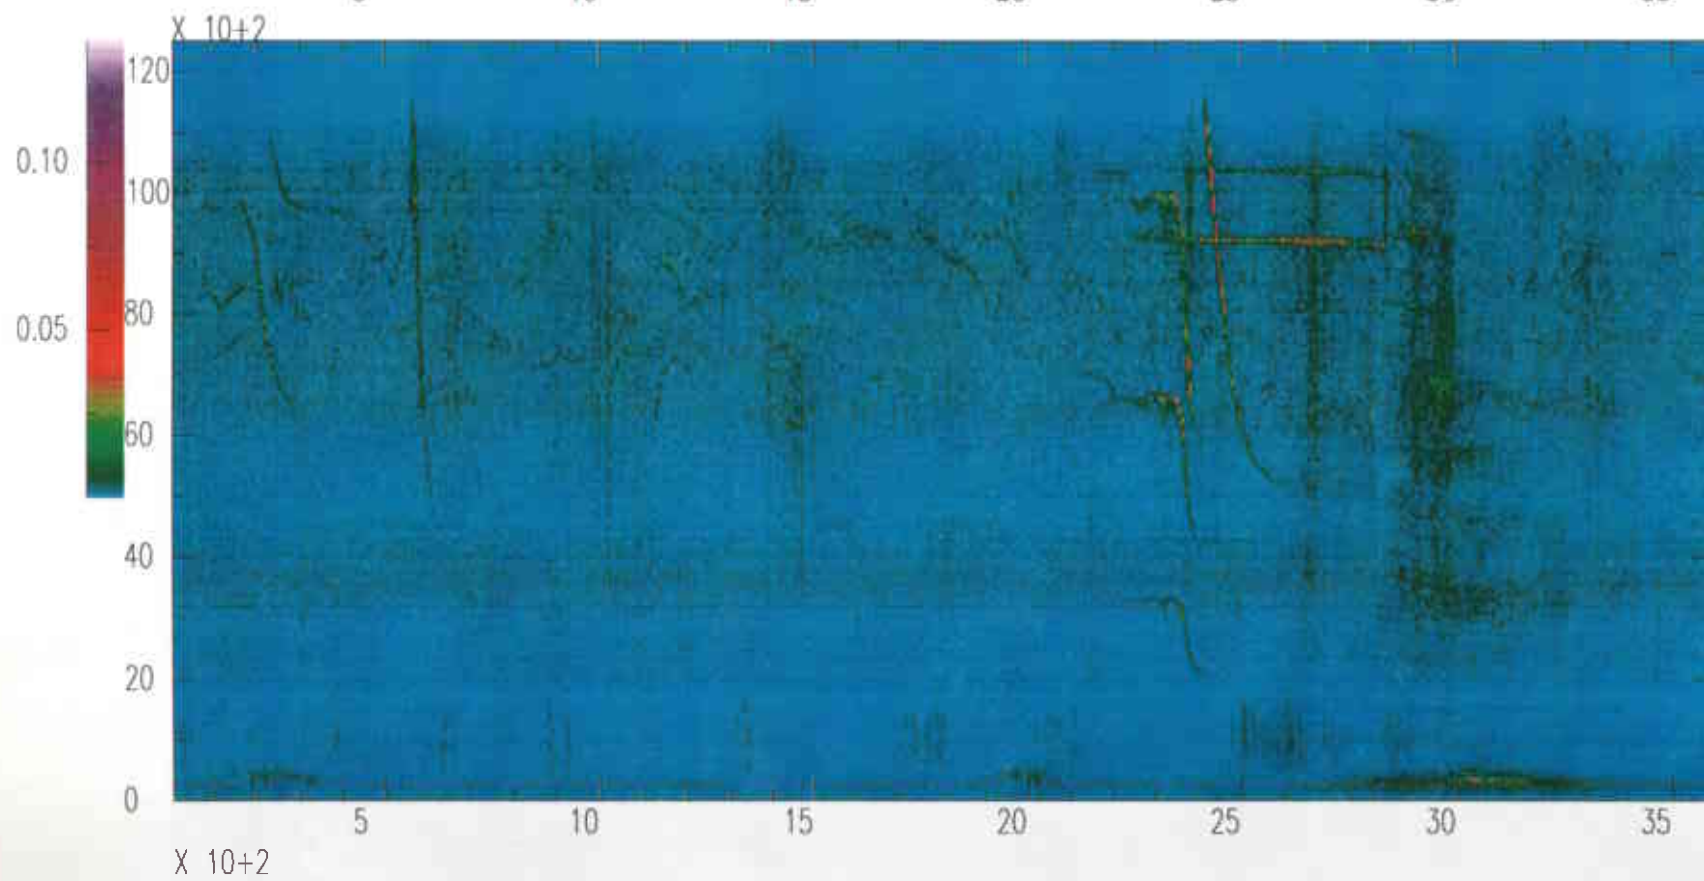

Livingston South Vertical OCT30(303),1995 18:00:00.000

Livingston South Vertical OCT30(303),1995 19:00:00.000

Livingston South Vertical OCT30(303),1995 20:00:00.000

Livingston South Vertical OCT30(303),1995 21:00:00.000

Livingston South Vertical OCT30(303),1995 22:00:00.000

Livingston South Vertical OCT30(303),1995 23:00:00.000

Livingston South Vertical OCT31(304),1995 00:00:00.000

Livingston South Vertical OCT31(304),1995 01:00:00.000

Livingston South Vertical OCT31(304),1995 02:00:00.000

Livingston South Vertical OCT31(304),1995 03:00:00.000

Livingston South Vertical OCT31(304),1995 04:00:00.000

Livingston South Vertical OCT31(304),1995 05:00:00.000

Livingston West Vertical OCT30(303),1995 05:59:59.999

Livingston West Vertical OCT30(303),1995 06:59:59.999

Livingston West Vertical OCT30(303),1995 07:59:59.999

Livingston West Vertical OCT30(303),1995 08:59:59.999