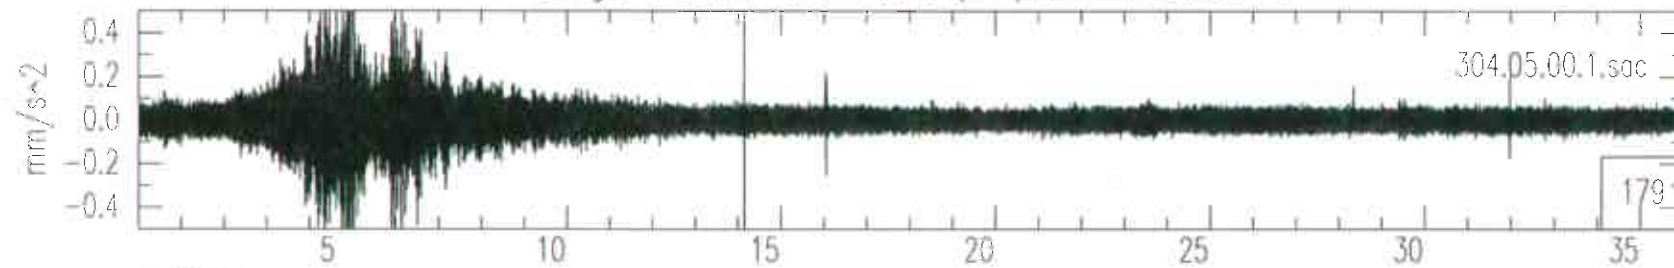

Livingston South Vertical OCT30(303),1995 22:00:00.000

Livingston South Vertical OCT30(303),1995 23:00:00.000

Livingston South Vertical OCT31(304),1995 00:00:00.000

Livingston South Vertical OCT31(304),1995 01:00:00.000

Livingston South Vertical OCT31(304),1995 02:00:00.000

Livingston South Vertical OCT31(304),1995 03:00:00.000

Livingston South Vertical OCT31(304),1995 04:00:00.000

Livingston South Vertical OCT31(304),1995 05:00:00.000

Spectrograms for Monday, October 30, 1995

Livingston LIGO West End

Vertical Channel Day 303 Hour 06 GMT (00:00 - 01:00 CST)
Vertical Channel Day 303 Hour 07 GMT (01:00 - 02:00 CST)
Vertical Channel Day 303 Hour 08 GMT (02:00 - 03:00 CST)
Vertical Channel Day 303 Hour 09 GMT (03:00 - 04:00 CST)
Vertical Channel Day 303 Hour 10 GMT (04:00 - 05:00 CST)
Vertical Channel Day 303 Hour 11 GMT (05:00 - 06:00 CST)
Vertical Channel Day 303 Hour 12 GMT (06:00 - 07:00 CST)
Vertical Channel Day 303 Hour 13 GMT (07:00 - 08:00 CST)
Vertical Channel Day 303 Hour 14 GMT (08:00 - 09:00 CST)
Vertical Channel Day 303 Hour 15 GMT (09:00 - 10:00 CST)
Vertical Channel Day 303 Hour 16 GMT (10:00 - 11:00 CST)
Vertical Channel Day 303 Hour 17 GMT (11:00 - 12:00 CST)
Vertical Channel Day 303 Hour 18 GMT (12:00 - 13:00 CST)
Vertical Channel Day 303 Hour 19 GMT (13:00 - 14:00 CST)
Vertical Channel Day 303 Hour 20 GMT (14:00 - 15:00 CST)
Vertical Channel Day 303 Hour 21 GMT (15:00 - 16:00 CST)
Vertical Channel Day 303 Hour 22 GMT (16:00 - 17:00 CST)
Vertical Channel Day 303 Hour 23 GMT (17:00 - 18:00 CST)
Vertical Channel Day 303 Hour 00 GMT (18:00 - 19:00 CST)
Vertical Channel Day 303 Hour 01 GMT (19:00 - 20:00 CST)
Vertical Channel Day 303 Hour 02 GMT (20:00 - 21:00 CST)
Vertical Channel Day 303 Hour 03 GMT (21:00 - 22:00 CST)
Vertical Channel Day 303 Hour 04 GMT (22:00 - 23:00 CST)
Vertical Channel Day 303 Hour 05 GMT (23:00 - 24:00 CST)