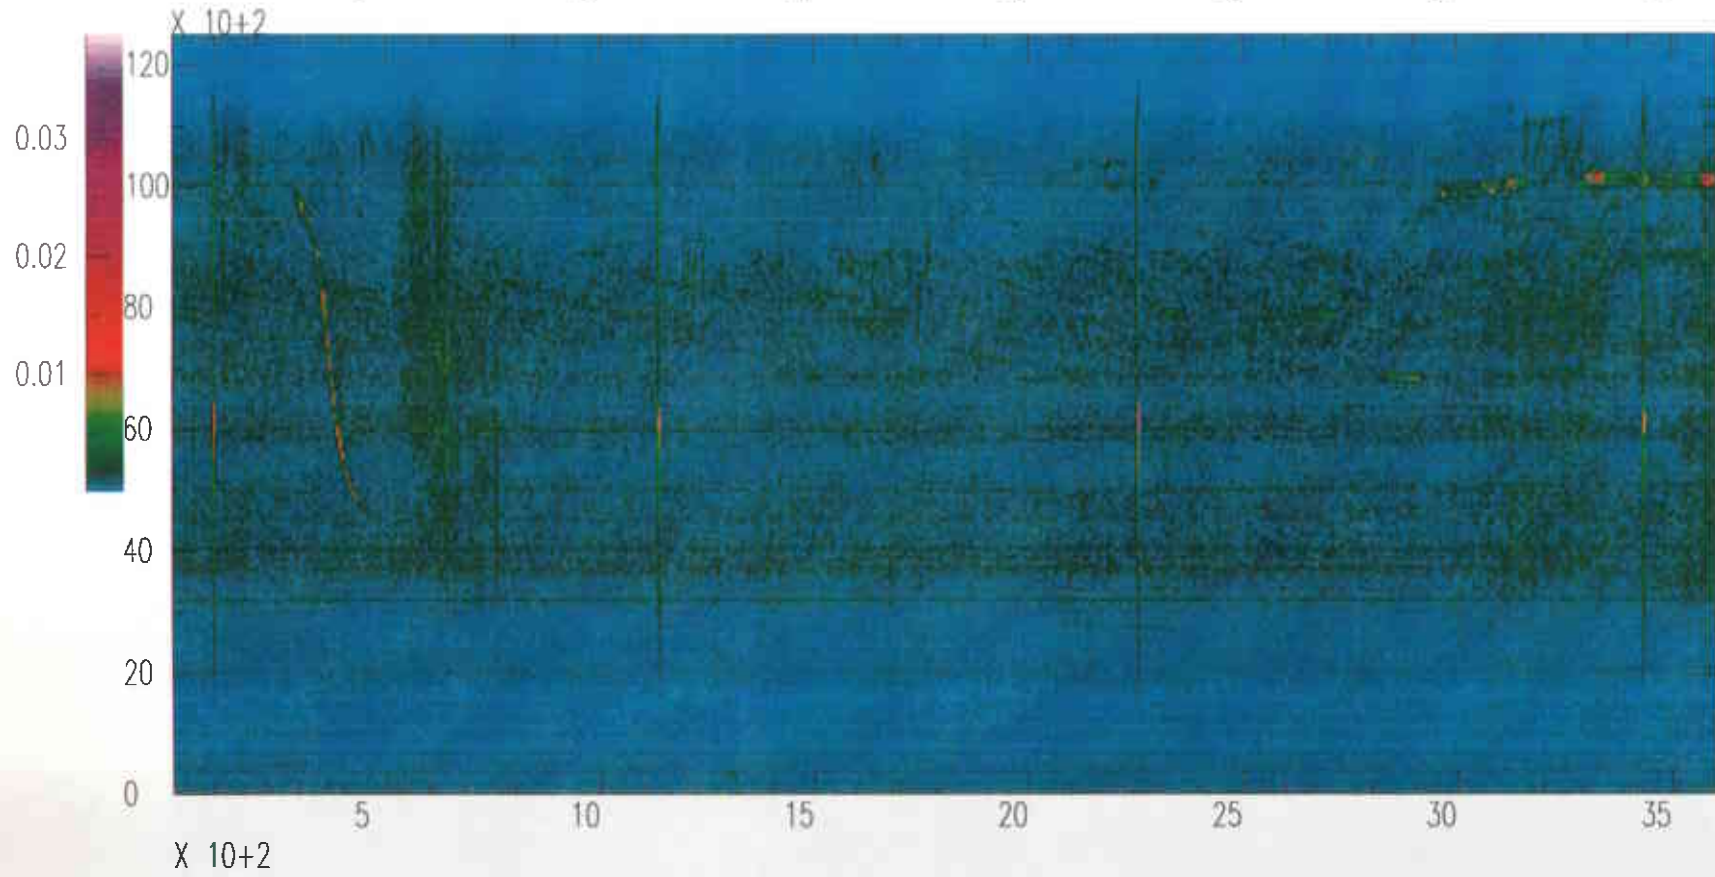

Livingston Corner Vertical OCT30(303),1995 22:00:00.000

Livingston Corner Vertical OCT30(303),1995 23:00:00.000

Livingston Corner Vertical OCT31(304),1995 00:00:00.000

Livingston Corner Vertical OCT31(304),1995 01:00:00.000

Livingston Corner Vertical OCT31(304),1995 02:00:00.000

Livingston Corner Vertical OCT31(304),1995 03:00:00.000

Livingston Corner Vertical OCT31(304),1995 04:00:00.000

Livingston Corner Vertical OCT31(304),1995 05:00:00.000