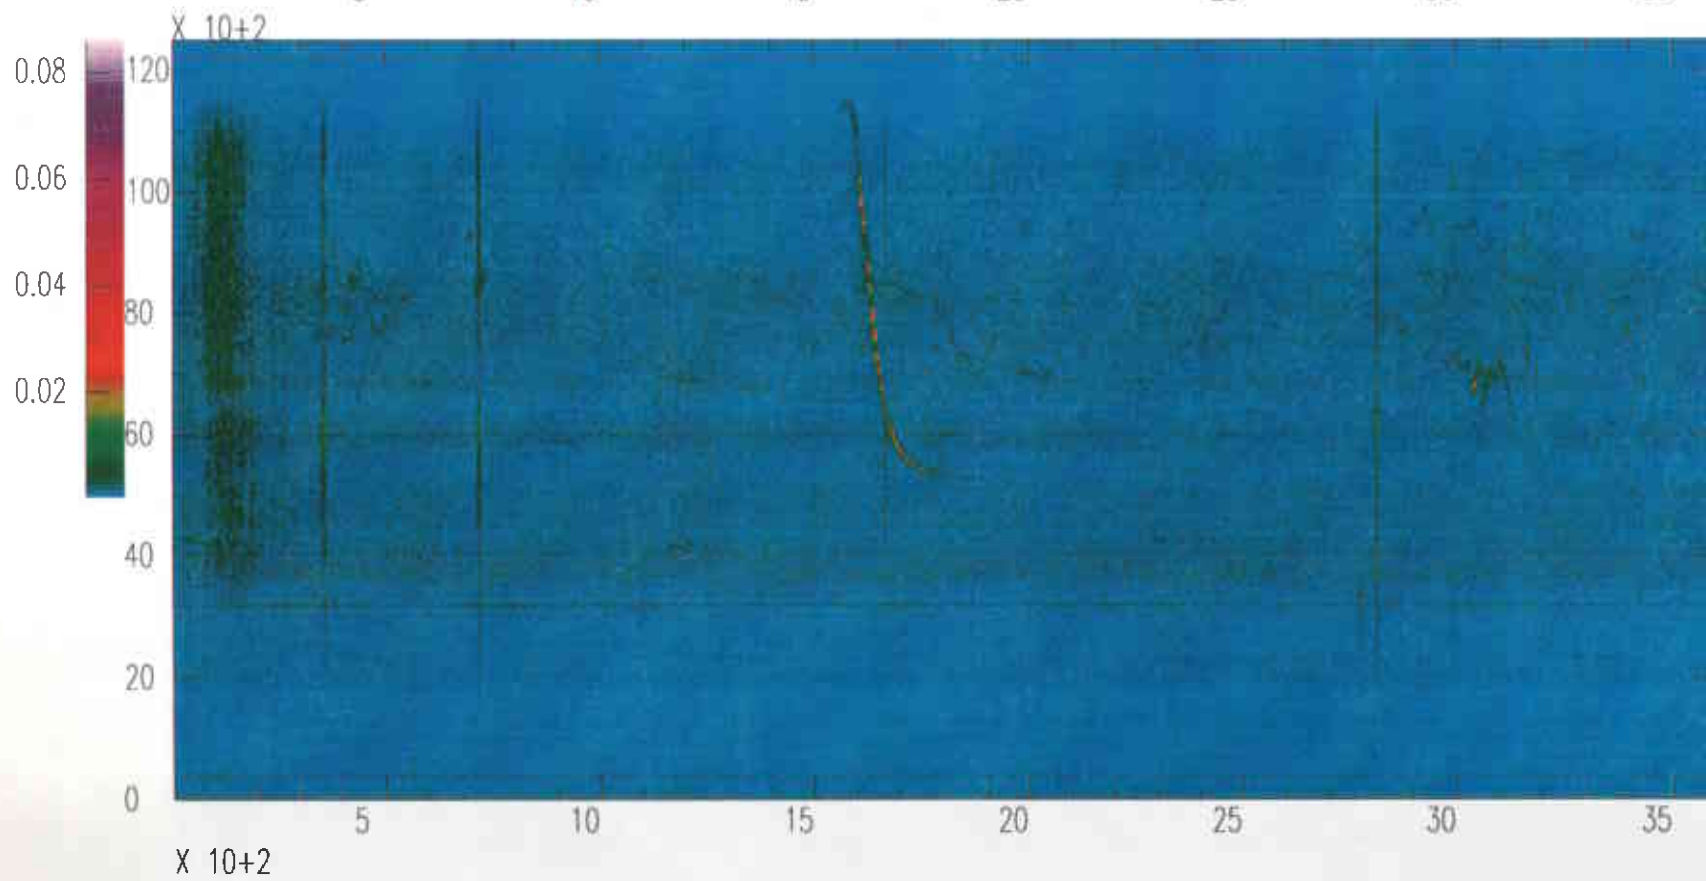

Livingston Corner Vertical OCT30(303),1995 22:00:00.000

Livingston Corner Vertical OCT30(303),1995 23:00:00.000

Livingston Corner Vertical OCT31(304),1995 00:00:00.000

Livingston Corner Vertical OCT31(304),1995 01:00:00.000

Livingston Corner Vertical OCT31(304),1995 02:00:00.000

Livingston Corner Vertical OCT31(304),1995 03:00:00.000

Livingston Corner Vertical OCT31(304),1995 04:00:00.000

Livingston Corner Vertical OCT31(304),1995 05:00:00.000