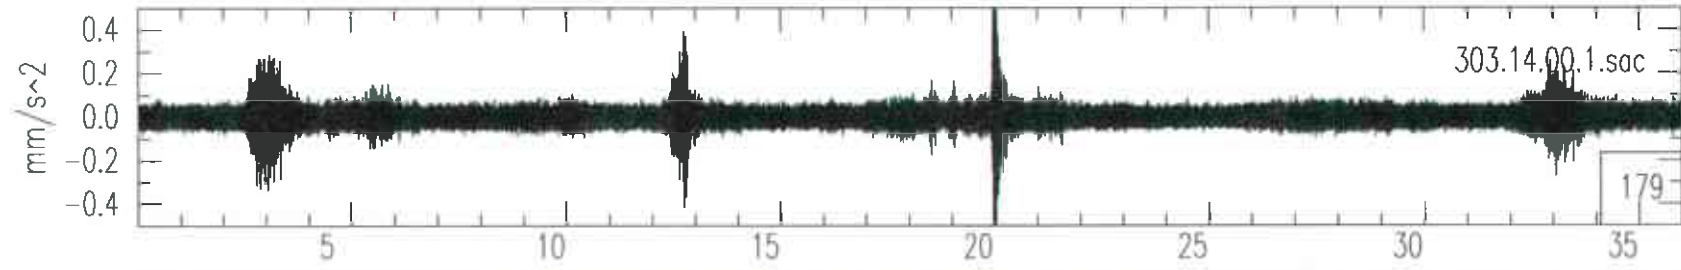

Livingston Corner Vertical OCT30(303),1995 14:00:00.000