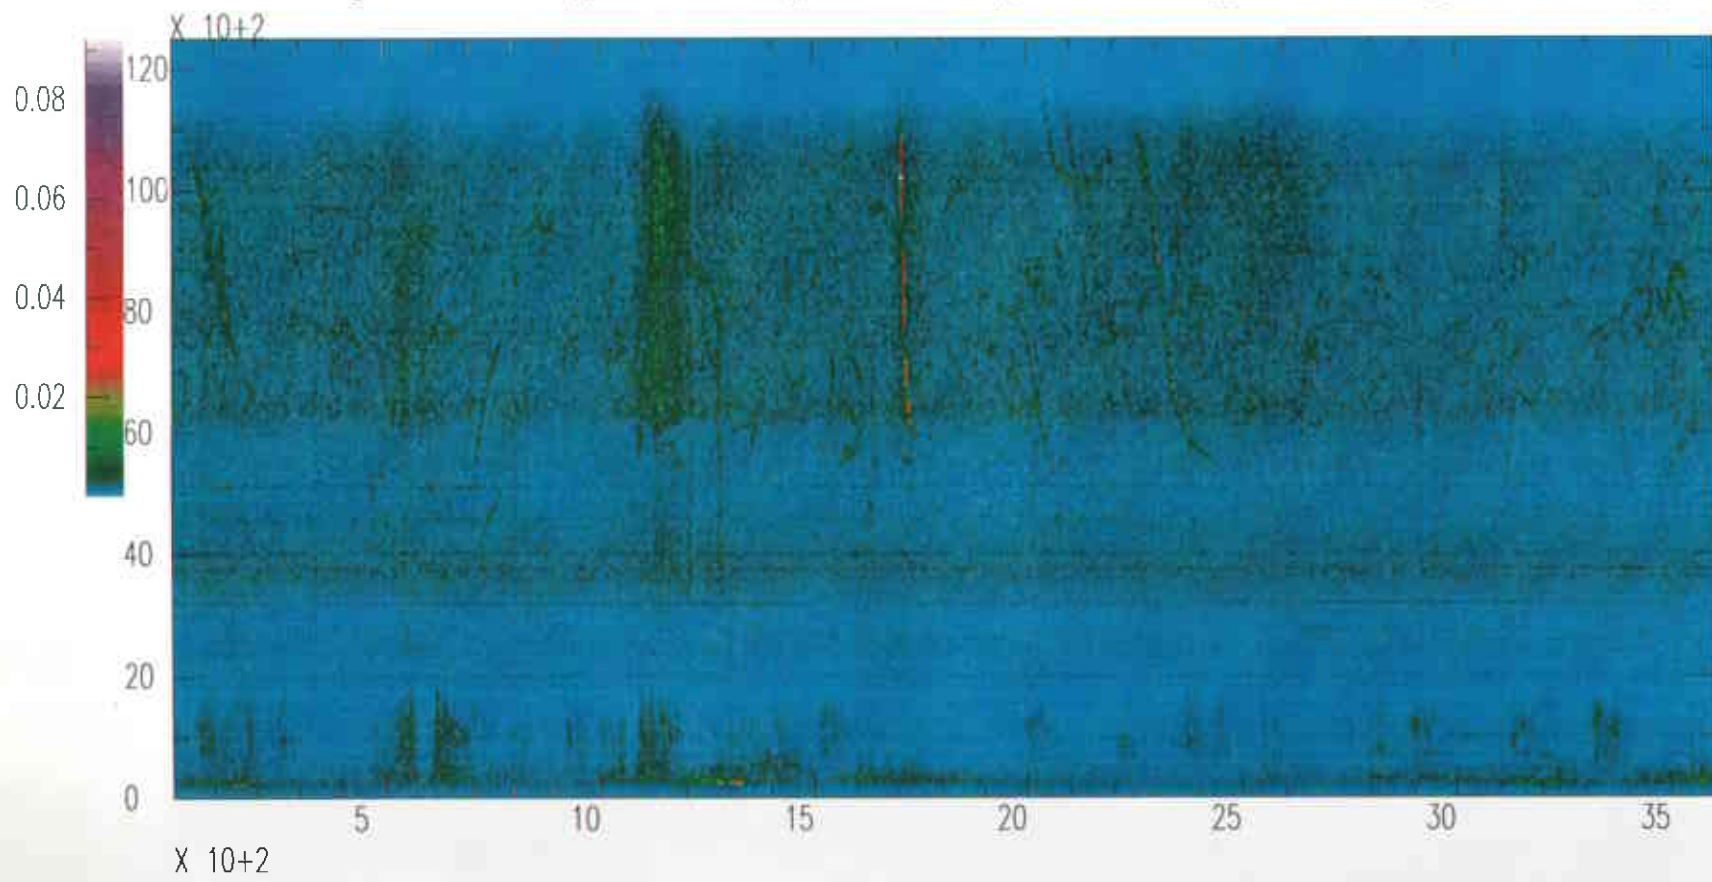

Livingston South Vertical OCT30(303),1995 06:00:00.000

Livingston South Vertical OCT30(303),1995 07:00:00.000

Livingston South Vertical OCT30(303),1995 08:00:00.000

Livingston South Vertical OCT30(303),1995 09:00:00.000

Livingston South Vertical OCT30(303),1995 10:00:00.000

Livingston South Vertical OCT30(303),1995 11:00:00.000

Livingston South Vertical OCT30(303),1995 12:00:00.000

Livingston South Vertical OCT30(303),1995 13:00:00.000

Livingston South Vertical OCT30(303),1995 14:00:00.000

Livingston South Vertical OCT30(303),1995 15:00:00.000

Livingston South Vertical OCT30(303),1995 16:00:00.000

Livingston South Vertical OCT30(303),1995 17:00:00.000

Livingston South Vertical OCT30(303),1995 18:00:00.000

Livingston South Vertical OCT30(303),1995 19:00:00.000

Livingston South Vertical OCT30(303),1995 20:00:00.000

Livingston South Vertical OCT30(303),1995 21:00:00.000