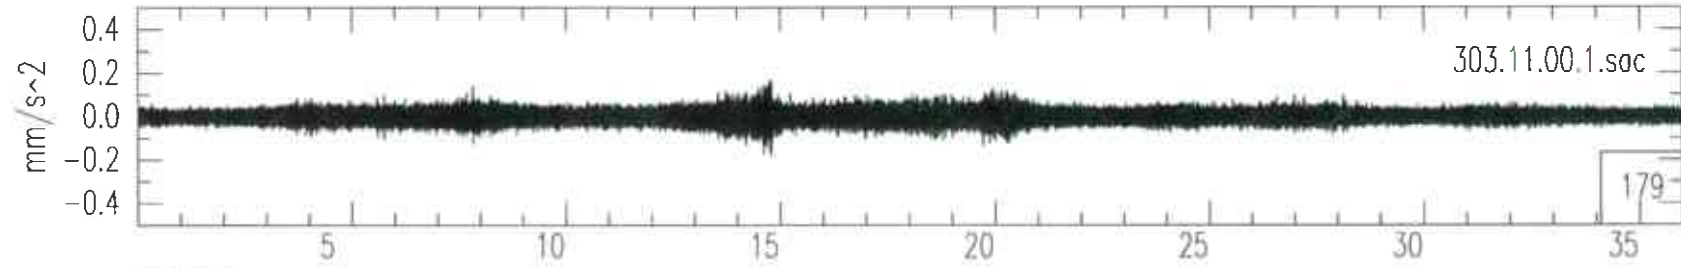

Livingston Corner Vertical OCT30(303),1995 11:00:00.000