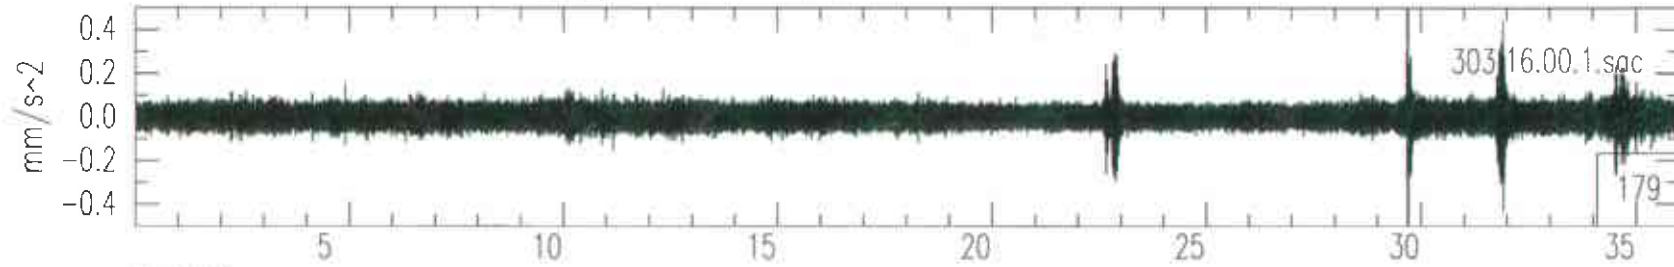

Livingston West Vertical OCT30(303),1995 05:59:59.999

Livingston West Vertical OCT30(303),1995 06:59:59.999

Livingston West Vertical OCT30(303),1995 07:59:59.999

Livingston West Vertical OCT30(303),1995 08:59:59.999

Livingston West Vertical OCT30(303),1995 09:59:59.999

Livingston West Vertical OCT30(303),1995 10:59:59.999

Livingston West Vertical OCT30(303),1995 11:59:59.999

Livingston West Vertical OCT30(303),1995 12:59:59.999

Livingston West Vertical OCT30(303),1995 13:59:59.999

Livingston West Vertical OCT30(303),1995 14:59:59.999

Livingston West Vertical OCT30(303),1995 15:59:59.999

Livingston West Vertical OCT30(303),1995 16:59:59.999