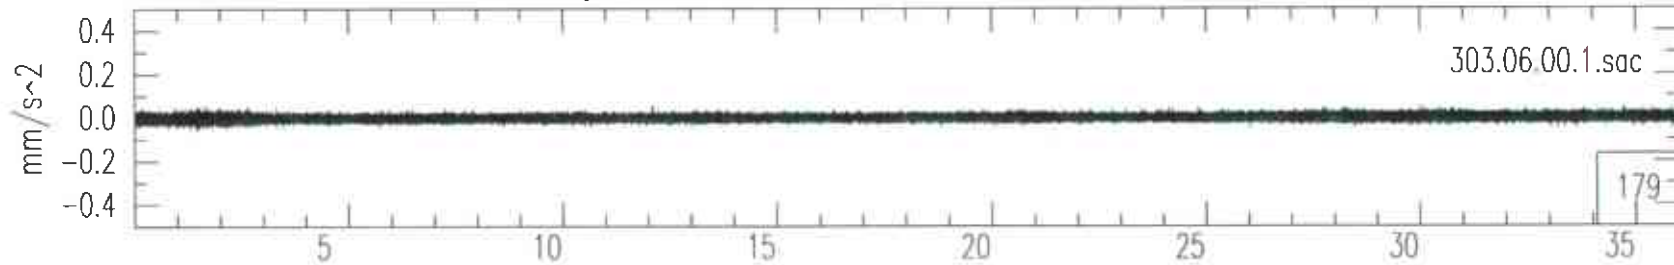

Livingston Corner Vertical OCT30(303),1995 06:00:00.000