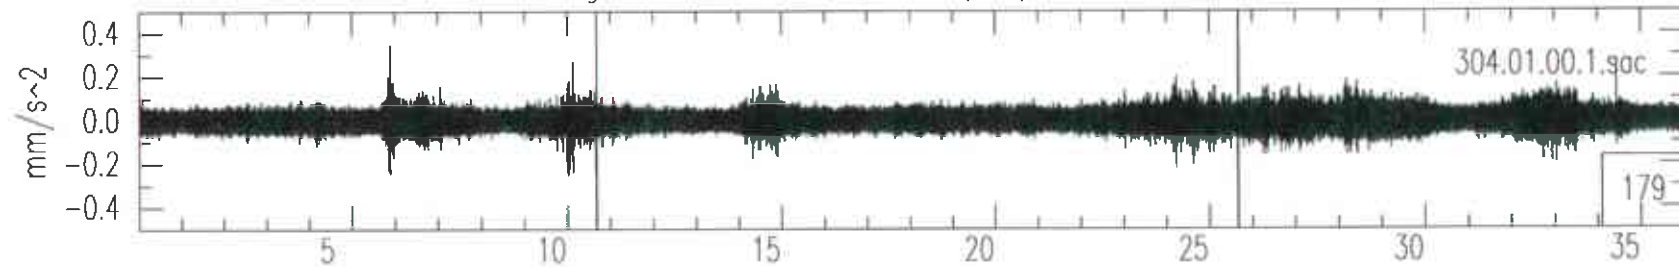

Livingston Corner Vertical OCT30(303),1995 22:00:00.000

Livingston Corner Vertical OCT30(303),1995 23:00:00.000

Livingston Corner Vertical OCT31(304),1995 00:00:00.000

Livingston Corner Vertical OCT31(304),1995 01:00:00.000