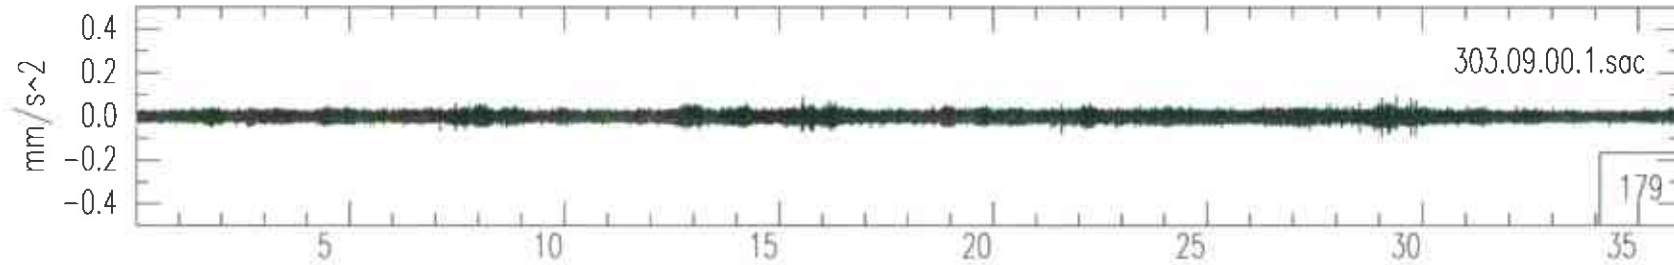

Spectrograms for Monday, October 30, 1995

Livingston LIGO South End

Vertical Channel Day 303 Hour 06 GMT (00:00 - 01:00 CST)
Vertical Channel Day 303 Hour 07 GMT (01:00 - 02:00 CST)
Vertical Channel Day 303 Hour 08 GMT (02:00 - 03:00 CST)
Vertical Channel Day 303 Hour 09 GMT (03:00 - 04:00 CST)
Vertical Channel Day 303 Hour 10 GMT (04:00 - 05:00 CST)
Vertical Channel Day 303 Hour 11 GMT (05:00 - 06:00 CST)
Vertical Channel Day 303 Hour 12 GMT (06:00 - 07:00 CST)
Vertical Channel Day 303 Hour 13 GMT (07:00 - 08:00 CST)
Vertical Channel Day 303 Hour 14 GMT (08:00 - 09:00 CST)
Vertical Channel Day 303 Hour 15 GMT (09:00 - 10:00 CST)
Vertical Channel Day 303 Hour 16 GMT (10:00 - 11:00 CST)
Vertical Channel Day 303 Hour 17 GMT (11:00 - 12:00 CST)
Vertical Channel Day 303 Hour 18 GMT (12:00 - 13:00 CST)
Vertical Channel Day 303 Hour 19 GMT (13:00 - 14:00 CST)
Vertical Channel Day 303 Hour 20 GMT (14:00 - 15:00 CST)
Vertical Channel Day 303 Hour 21 GMT (15:00 - 16:00 CST)
Vertical Channel Day 303 Hour 22 GMT (16:00 - 17:00 CST)
Vertical Channel Day 303 Hour 23 GMT (17:00 - 18:00 CST)
Vertical Channel Day 303 Hour 00 GMT (18:00 - 19:00 CST)
Vertical Channel Day 303 Hour 01 GMT (19:00 - 20:00 CST)
Vertical Channel Day 303 Hour 02 GMT (20:00 - 21:00 CST)
Vertical Channel Day 303 Hour 03 GMT (21:00 - 22:00 CST)
Vertical Channel Day 303 Hour 04 GMT (22:00 - 23:00 CST)
Vertical Channel Day 303 Hour 05 GMT (23:00 - 24:00 CST)

Livingston South Vertical OCT30(303),1995 06:00:00.000

Livingston South Vertical OCT30(303),1995 07:00:00.000

Livingston South Vertical OCT30(303),1995 08:00:00.000

Livingston South Vertical OCT30(303),1995 09:00:00.000

Livingston South Vertical OCT30(303),1995 10:00:00.000

Livingston South Vertical OCT30(303),1995 11:00:00.000

Livingston South Vertical OCT30(303),1995 12:00:00.000

Livingston South Vertical OCT30(303),1995 13:00:00.000