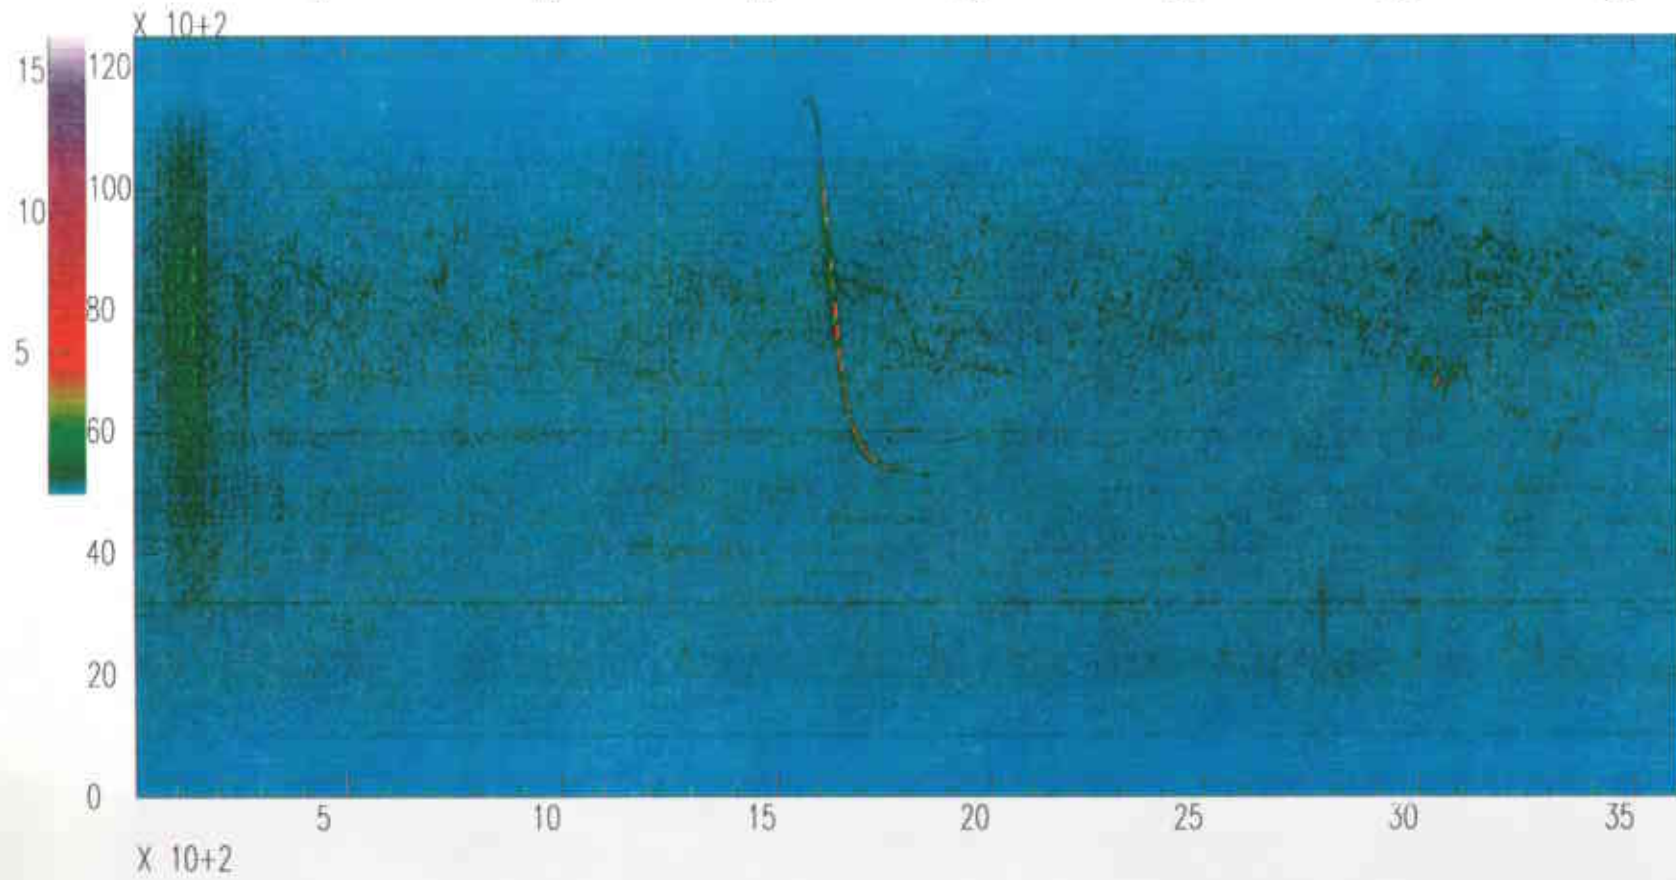

Livingston Infrasound OCT31(304),1995 03:00:00.000