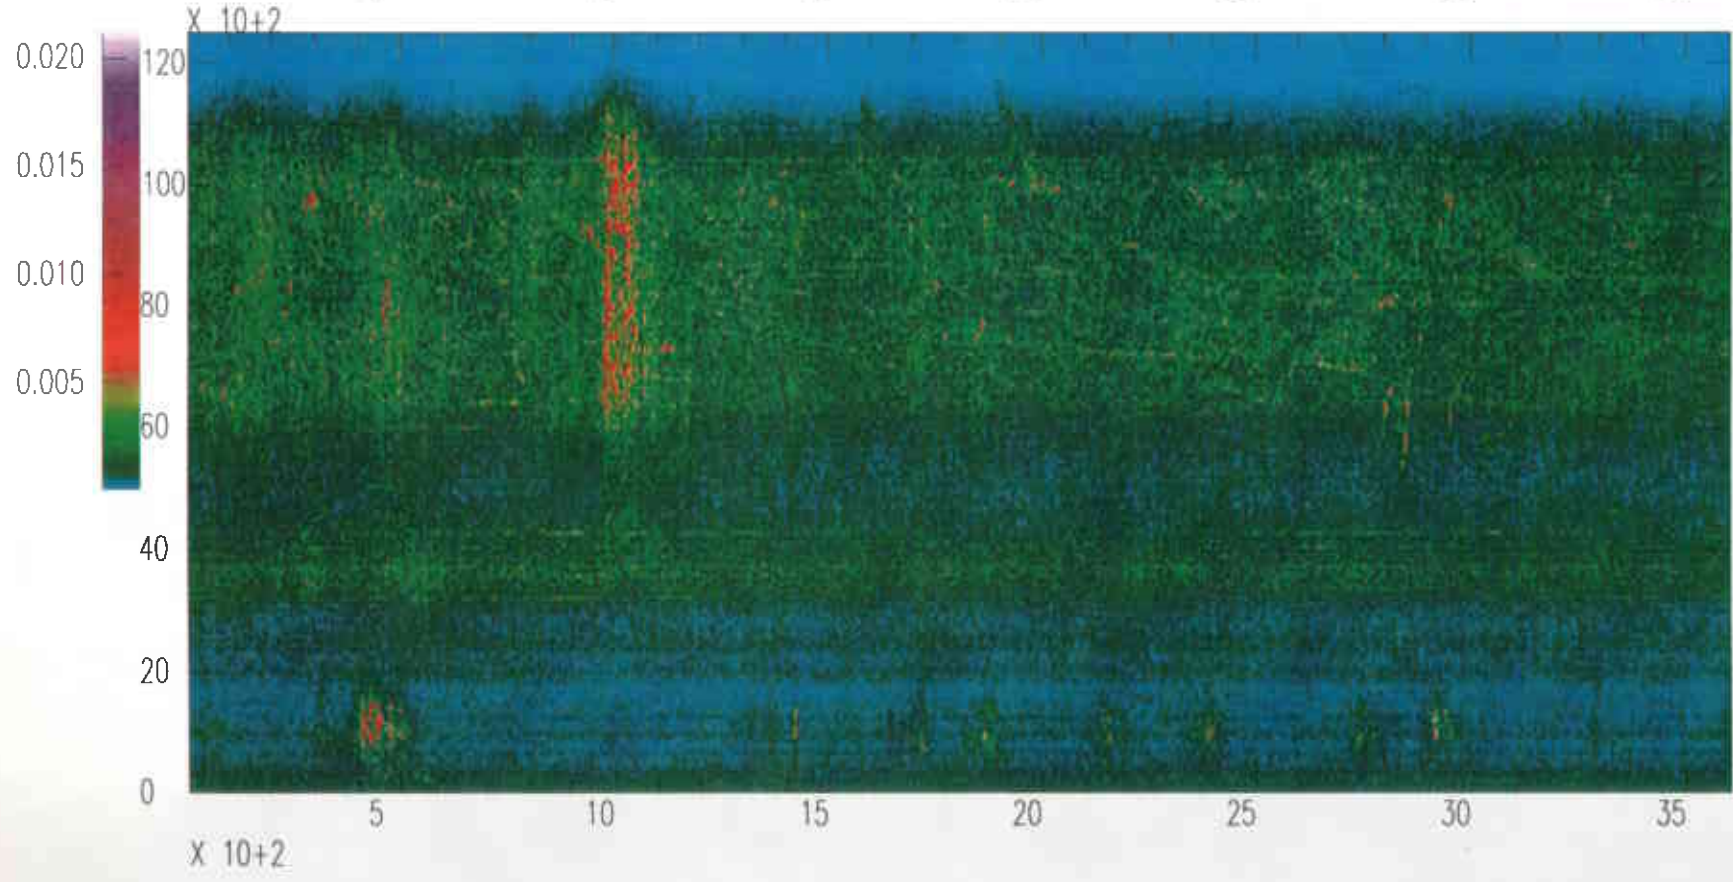

Livingston South Vertical OCT30(303),1995 18:00:00.000

Livingston South Vertical OCT30(303),1995 19:00:00.000

Livingston South Vertical OCT30(303),1995 20:00:00.000

Livingston South Vertical OCT30(303),1995 21:00:00.000

Livingston South Vertical OCT30(303),1995 22:00:00.000

Livingston South Vertical OCT30(303),1995 23:00:00.000

Livingston South Vertical OCT31(304),1995 00:00:00.000

Livingston South Vertical OCT31(304),1995 01:00:00.000

Livingston South Vertical OCT31(304),1995 02:00:00.000

Livingston South Vertical OCT31(304),1995 03:00:00.000

Livingston South Vertical OCT31(304),1995 04:00:00.000

Livingston South Vertical OCT31(304),1995 05:00:00.000

Livingston West Vertical OCT30(303),1995 05:59:59.999

Livingston West Vertical OCT30(303),1995 06:59:59.999

Livingston West Vertical OCT30(303),1995 07:59:59.999

Livingston West Vertical OCT30(303),1995 08:59:59.999