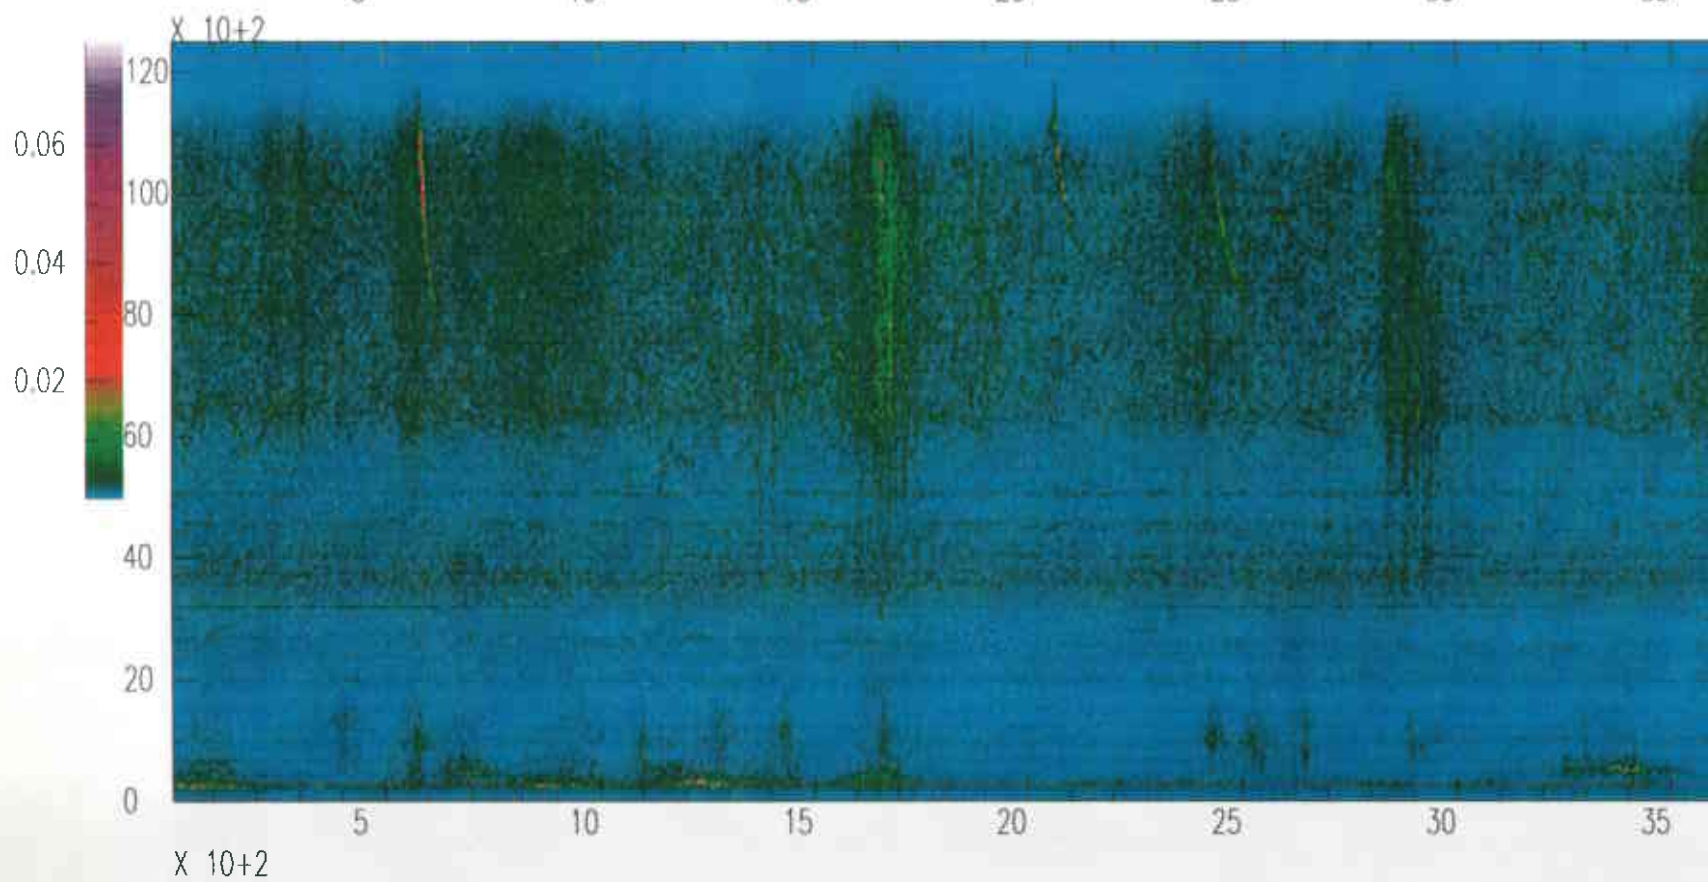

Livingston South Vertical OCT30(303),1995 10:00:00.000

Livingston South Vertical OCT30(303),1995 11:00:00.000

Livingston South Vertical OCT30(303),1995 12:00:00.000

Livingston South Vertical OCT30(303),1995 13:00:00.000

Livingston South Vertical OCT30(303),1995 14:00:00.000

Livingston South Vertical OCT30(303),1995 15:00:00.000

Livingston South Vertical OCT30(303),1995 16:00:00.000

Livingston South Vertical OCT30(303),1995 17:00:00.000

Livingston South Vertical OCT30(303),1995 18:00:00.000

Livingston South Vertical OCT30(303),1995 19:00:00.000

Livingston South Vertical OCT30(303),1995 20:00:00.000

Livingston South Vertical OCT30(303),1995 21:00:00.000

Livingston South Vertical OCT30(303),1995 22:00:00.000

Livingston South Vertical OCT30(303),1995 23:00:00.000

Livingston South Vertical OCT31(304),1995 00:00:00.000

Livingston South Vertical OCT31(304),1995 01:00:00.000