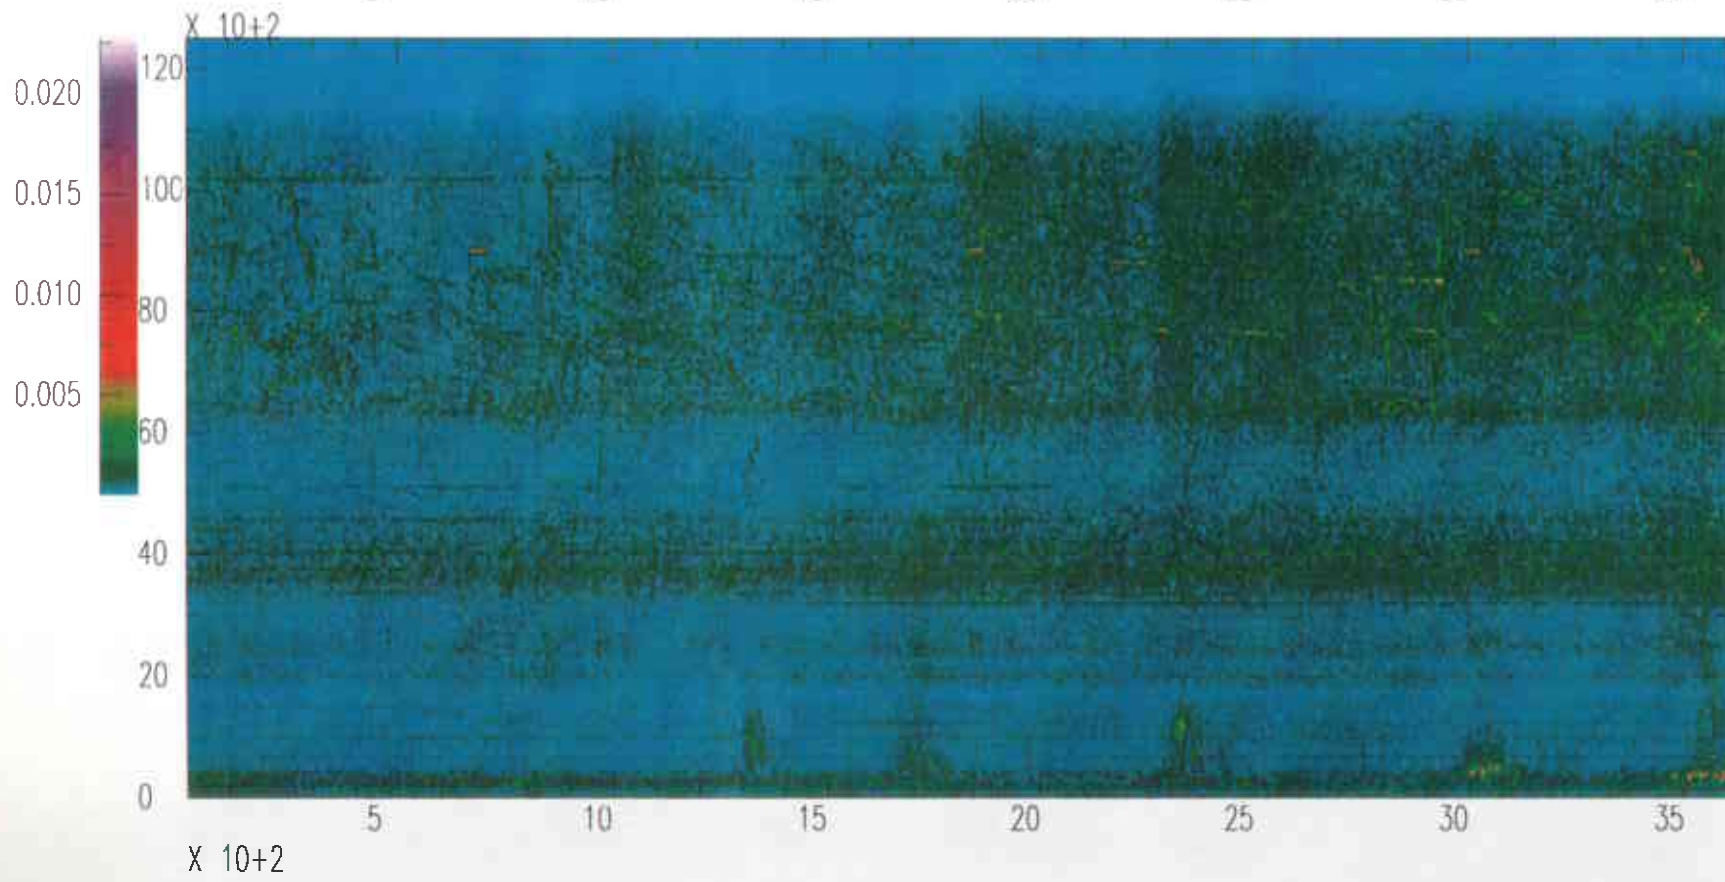

Spectrograms for Monday, October 30, 1995

Livingston LIGO South End

Vertical Channel Day 303 Hour 06 GMT (00:00 - 01:00 CST)
Vertical Channel Day 303 Hour 07 GMT (01:00 - 02:00 CST)
Vertical Channel Day 303 Hour 08 GMT (02:00 - 03:00 CST)
Vertical Channel Day 303 Hour 09 GMT (03:00 - 04:00 CST)
Vertical Channel Day 303 Hour 10 GMT (04:00 - 05:00 CST)
Vertical Channel Day 303 Hour 11 GMT (05:00 - 06:00 CST)
Vertical Channel Day 303 Hour 12 GMT (06:00 - 07:00 CST)
Vertical Channel Day 303 Hour 13 GMT (07:00 - 08:00 CST)
Vertical Channel Day 303 Hour 14 GMT (08:00 - 09:00 CST)
Vertical Channel Day 303 Hour 15 GMT (09:00 - 10:00 CST)
Vertical Channel Day 303 Hour 16 GMT (10:00 - 11:00 CST)
Vertical Channel Day 303 Hour 17 GMT (11:00 - 12:00 CST)
Vertical Channel Day 303 Hour 18 GMT (12:00 - 13:00 CST)
Vertical Channel Day 303 Hour 19 GMT (13:00 - 14:00 CST)
Vertical Channel Day 303 Hour 20 GMT (14:00 - 15:00 CST)
Vertical Channel Day 303 Hour 21 GMT (15:00 - 16:00 CST)
Vertical Channel Day 303 Hour 22 GMT (16:00 - 17:00 CST)
Vertical Channel Day 303 Hour 23 GMT (17:00 - 18:00 CST)
Vertical Channel Day 303 Hour 00 GMT (18:00 - 19:00 CST)
Vertical Channel Day 303 Hour 01 GMT (19:00 - 20:00 CST)
Vertical Channel Day 303 Hour 02 GMT (20:00 - 21:00 CST)
Vertical Channel Day 303 Hour 03 GMT (21:00 - 22:00 CST)
Vertical Channel Day 303 Hour 04 GMT (22:00 - 23:00 CST)
Vertical Channel Day 303 Hour 05 GMT (23:00 - 24:00 CST)

Livingston South Vertical OCT30(303),1995 06:00:00.000

Livingston South Vertical OCT30(303),1995 07:00:00.000

Livingston South Vertical OCT30(303),1995 08:00:00.000

Livingston South Vertical OCT30(303),1995 09:00:00.000

Livingston South Vertical OCT30(303),1995 10:00:00.000

Livingston South Vertical OCT30(303),1995 11:00:00.000

Livingston South Vertical OCT30(303),1995 12:00:00.000

Livingston South Vertical OCT30(303),1995 13:00:00.000