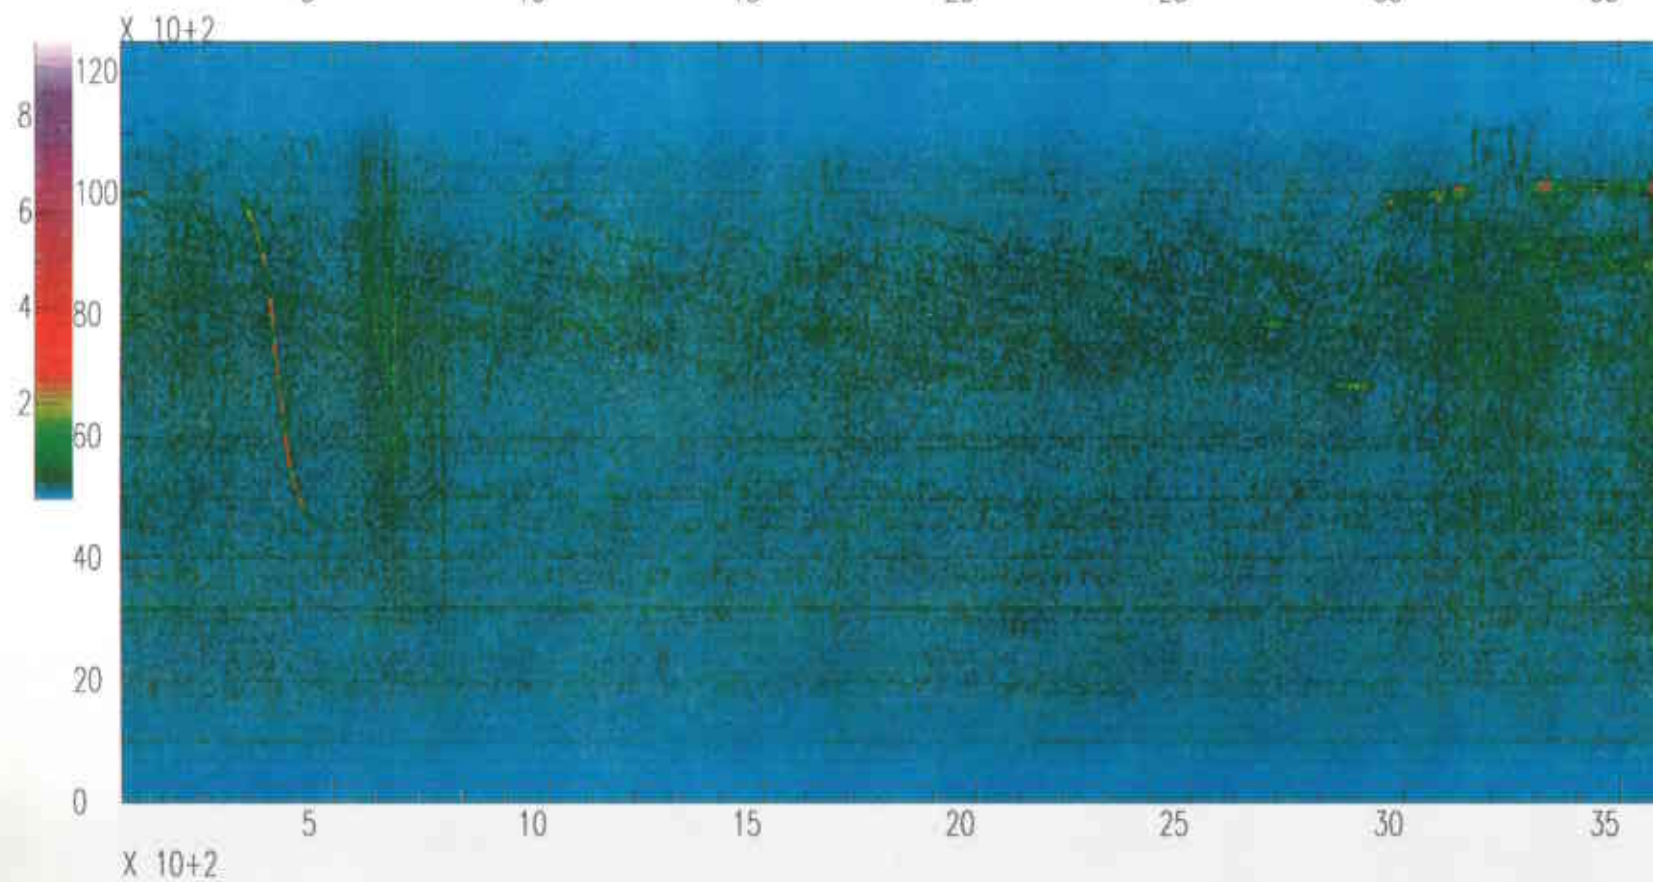

Spectrograms for Monday, October 30, 1995

Livingston LIGO South End

Vertical Channel Day 303 Hour 06 GMT (00:00 - 01:00 CST)
Vertical Channel Day 303 Hour 07 GMT (01:00 - 02:00 CST)
Vertical Channel Day 303 Hour 08 GMT (02:00 - 03:00 CST)
Vertical Channel Day 303 Hour 09 GMT (03:00 - 04:00 CST)
Vertical Channel Day 303 Hour 10 GMT (04:00 - 05:00 CST)
Vertical Channel Day 303 Hour 11 GMT (05:00 - 06:00 CST)
Vertical Channel Day 303 Hour 12 GMT (06:00 - 07:00 CST)
Vertical Channel Day 303 Hour 13 GMT (07:00 - 08:00 CST)
Vertical Channel Day 303 Hour 14 GMT (08:00 - 09:00 CST)
Vertical Channel Day 303 Hour 15 GMT (09:00 - 10:00 CST)
Vertical Channel Day 303 Hour 16 GMT (10:00 - 11:00 CST)
Vertical Channel Day 303 Hour 17 GMT (11:00 - 12:00 CST)
Vertical Channel Day 303 Hour 18 GMT (12:00 - 13:00 CST)
Vertical Channel Day 303 Hour 19 GMT (13:00 - 14:00 CST)
Vertical Channel Day 303 Hour 20 GMT (14:00 - 15:00 CST)
Vertical Channel Day 303 Hour 21 GMT (15:00 - 16:00 CST)
Vertical Channel Day 303 Hour 22 GMT (16:00 - 17:00 CST)
Vertical Channel Day 303 Hour 23 GMT (17:00 - 18:00 CST)
Vertical Channel Day 303 Hour 00 GMT (18:00 - 19:00 CST)
Vertical Channel Day 303 Hour 01 GMT (19:00 - 20:00 CST)
Vertical Channel Day 303 Hour 02 GMT (20:00 - 21:00 CST)
Vertical Channel Day 303 Hour 03 GMT (21:00 - 22:00 CST)
Vertical Channel Day 303 Hour 04 GMT (22:00 - 23:00 CST)
Vertical Channel Day 303 Hour 05 GMT (23:00 - 24:00 CST)

Livingston South Vertical OCT30(303),1995 06:00:00.000

Livingston South Vertical OCT30(303),1995 07:00:00.000

Livingston South Vertical OCT30(303),1995 08:00:00.000

Livingston South Vertical OCT30(303),1995 09:00:00.000

Livingston South Vertical OCT30(303),1995 10:00:00.000

Livingston South Vertical OCT30(303),1995 11:00:00.000

Livingston South Vertical OCT30(303),1995 12:00:00.000

Livingston South Vertical OCT30(303),1995 13:00:00.000