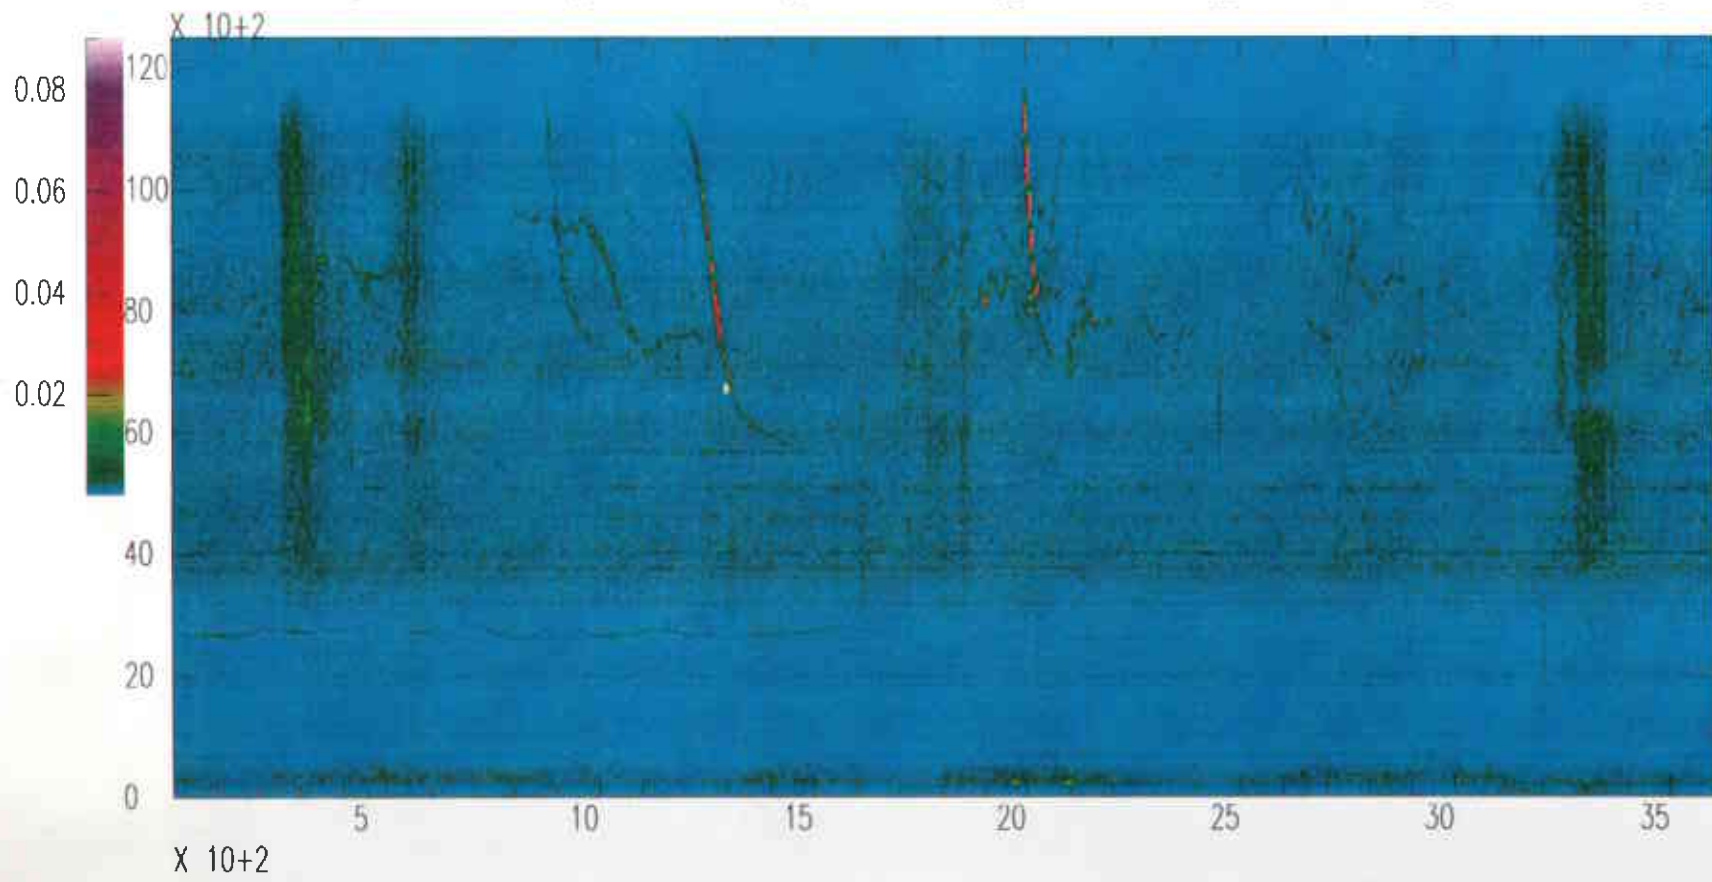

Spectrograms for Monday, October 30, 1995

Livingston LIGO Corner

Vertical Channel Day 303 Hour 06 GMT (00:00 - 01:00 CST)
Vertical Channel Day 303 Hour 07 GMT (01:00 - 02:00 CST)
Vertical Channel Day 303 Hour 08 GMT (02:00 - 03:00 CST)
Vertical Channel Day 303 Hour 09 GMT (03:00 - 04:00 CST)
Vertical Channel Day 303 Hour 10 GMT (04:00 - 05:00 CST)
Vertical Channel Day 303 Hour 11 GMT (05:00 - 06:00 CST)
Vertical Channel Day 303 Hour 12 GMT (06:00 - 07:00 CST)
Vertical Channel Day 303 Hour 13 GMT (07:00 - 08:00 CST)
Vertical Channel Day 303 Hour 14 GMT (08:00 - 09:00 CST)
Vertical Channel Day 303 Hour 15 GMT (09:00 - 10:00 CST)
Vertical Channel Day 303 Hour 16 GMT (10:00 - 11:00 CST)
Vertical Channel Day 303 Hour 17 GMT (11:00 - 12:00 CST)
Vertical Channel Day 303 Hour 18 GMT (12:00 - 13:00 CST)
Vertical Channel Day 303 Hour 19 GMT (13:00 - 14:00 CST)
Vertical Channel Day 303 Hour 20 GMT (14:00 - 15:00 CST)
Vertical Channel Day 303 Hour 21 GMT (15:00 - 16:00 CST)
Vertical Channel Day 303 Hour 22 GMT (16:00 - 17:00 CST)
Vertical Channel Day 303 Hour 23 GMT (17:00 - 18:00 CST)
Vertical Channel Day 303 Hour 00 GMT (18:00 - 19:00 CST)
Vertical Channel Day 303 Hour 01 GMT (19:00 - 20:00 CST)
Vertical Channel Day 303 Hour 02 GMT (20:00 - 21:00 CST)
Vertical Channel Day 303 Hour 03 GMT (21:00 - 22:00 CST)
Vertical Channel Day 303 Hour 04 GMT (22:00 - 23:00 CST)
Vertical Channel Day 303 Hour 05 GMT (23:00 - 24:00 CST)

Livingston Corner Vertical OCT30(303),1995 10:00:00.000

Livingston Corner Vertical OCT30(303),1995 11:00:00.000

Livingston Corner Vertical OCT30(303),1995 12:00:00.000

Livingston Corner Vertical OCT30(303),1995 13:00:00.000

Livingston Corner Vertical OCT30(303),1995 14:00:00.000

Livingston Corner Vertical OCT30(303),1995 15:00:00.000

Livingston Corner Vertical OCT30(303),1995 16:00:00.000

Livingston Corner Vertical OCT30(303),1995 17:00:00.000