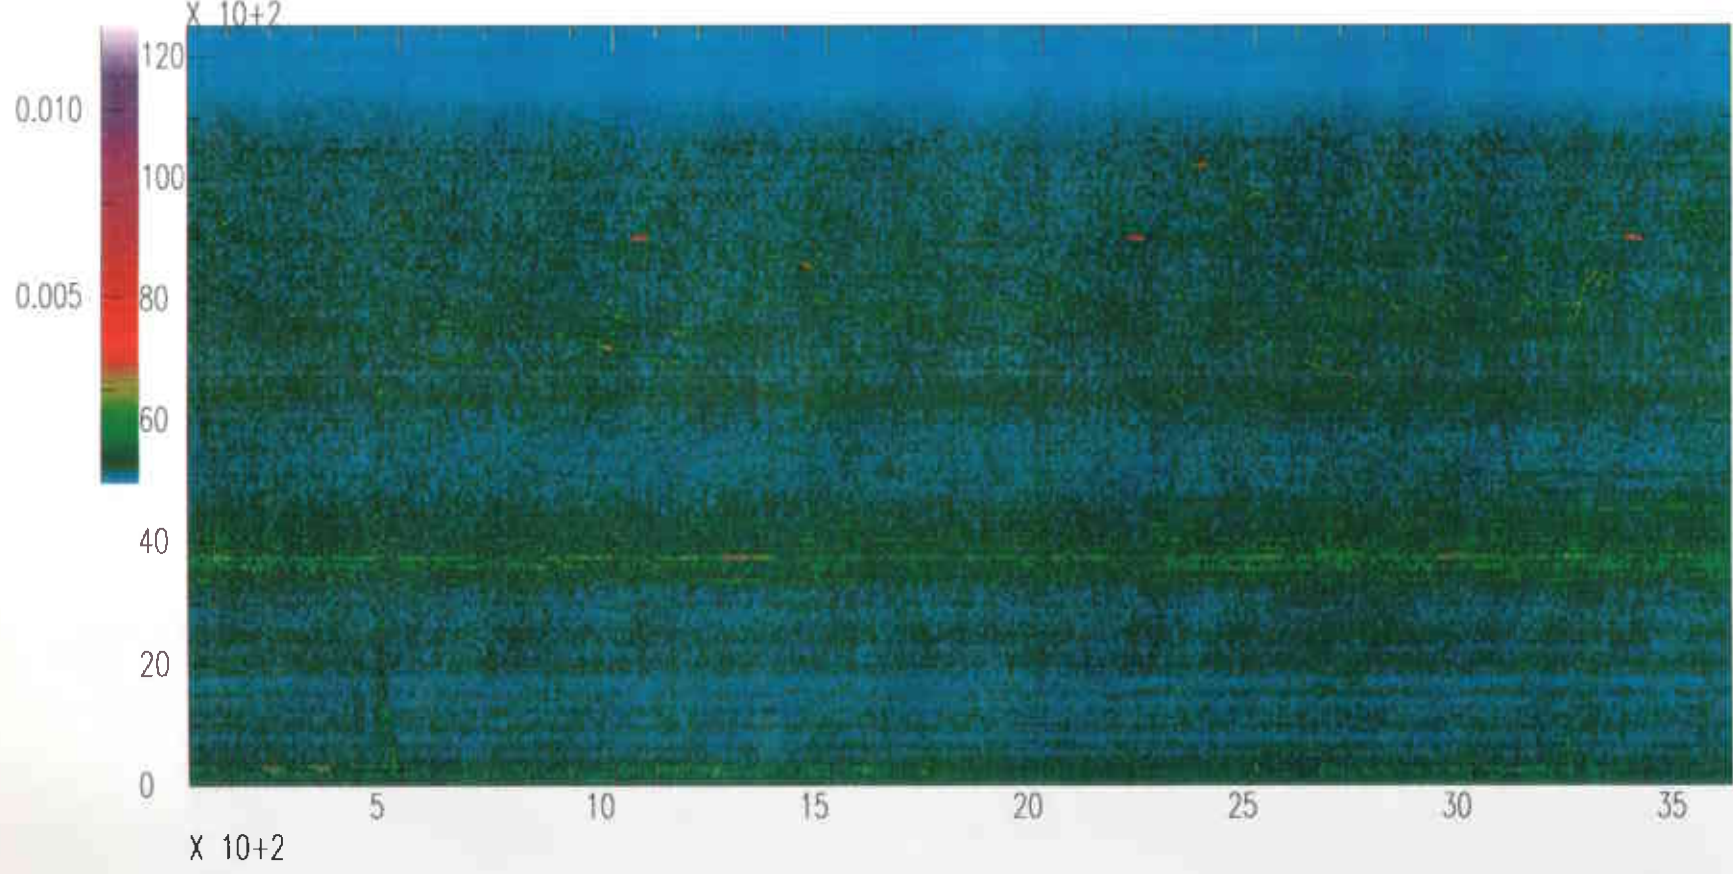

Spectrograms for Monday, October 30, 1995

Livingston LIGO South End

Vertical Channel Day 303 Hour 06 GMT (00:00 - 01:00 CST)
Vertical Channel Day 303 Hour 07 GMT (01:00 - 02:00 CST)
Vertical Channel Day 303 Hour 08 GMT (02:00 - 03:00 CST)
Vertical Channel Day 303 Hour 09 GMT (03:00 - 04:00 CST)
Vertical Channel Day 303 Hour 10 GMT (04:00 - 05:00 CST)
Vertical Channel Day 303 Hour 11 GMT (05:00 - 06:00 CST)
Vertical Channel Day 303 Hour 12 GMT (06:00 - 07:00 CST)
Vertical Channel Day 303 Hour 13 GMT (07:00 - 08:00 CST)
Vertical Channel Day 303 Hour 14 GMT (08:00 - 09:00 CST)
Vertical Channel Day 303 Hour 15 GMT (09:00 - 10:00 CST)
Vertical Channel Day 303 Hour 16 GMT (10:00 - 11:00 CST)
Vertical Channel Day 303 Hour 17 GMT (11:00 - 12:00 CST)
Vertical Channel Day 303 Hour 18 GMT (12:00 - 13:00 CST)
Vertical Channel Day 303 Hour 19 GMT (13:00 - 14:00 CST)
Vertical Channel Day 303 Hour 20 GMT (14:00 - 15:00 CST)
Vertical Channel Day 303 Hour 21 GMT (15:00 - 16:00 CST)
Vertical Channel Day 303 Hour 22 GMT (16:00 - 17:00 CST)
Vertical Channel Day 303 Hour 23 GMT (17:00 - 18:00 CST)
Vertical Channel Day 303 Hour 00 GMT (18:00 - 19:00 CST)
Vertical Channel Day 303 Hour 01 GMT (19:00 - 20:00 CST)
Vertical Channel Day 303 Hour 02 GMT (20:00 - 21:00 CST)
Vertical Channel Day 303 Hour 03 GMT (21:00 - 22:00 CST)
Vertical Channel Day 303 Hour 04 GMT (22:00 - 23:00 CST)
Vertical Channel Day 303 Hour 05 GMT (23:00 - 24:00 CST)

Livingston South Vertical OCT30(303),1995 06:00:00.000

Livingston South Vertical OCT30(303),1995 07:00:00.000

Livingston South Vertical OCT30(303),1995 08:00:00.000

Livingston South Vertical OCT30(303),1995 09:00:00.000

Livingston South Vertical OCT30(303),1995 10:00:00.000

Livingston South Vertical OCT30(303),1995 11:00:00.000

Livingston South Vertical OCT30(303),1995 12:00:00.000

Livingston South Vertical OCT30(303),1995 13:00:00.000