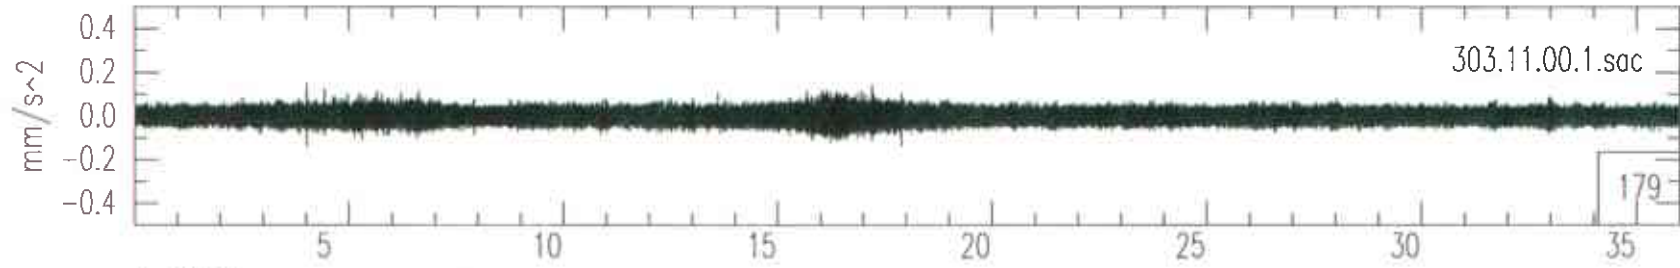

Spectrograms for Monday, October 30, 1995

Livingston LIGO West End

Vertical Channel Day 303 Hour 06 GMT (00:00 - 01:00 CST)
Vertical Channel Day 303 Hour 07 GMT (01:00 - 02:00 CST)
Vertical Channel Day 303 Hour 08 GMT (02:00 - 03:00 CST)
Vertical Channel Day 303 Hour 09 GMT (03:00 - 04:00 CST)
Vertical Channel Day 303 Hour 10 GMT (04:00 - 05:00 CST)
Vertical Channel Day 303 Hour 11 GMT (05:00 - 06:00 CST)
Vertical Channel Day 303 Hour 12 GMT (06:00 - 07:00 CST)
Vertical Channel Day 303 Hour 13 GMT (07:00 - 08:00 CST)
Vertical Channel Day 303 Hour 14 GMT (08:00 - 09:00 CST)
Vertical Channel Day 303 Hour 15 GMT (09:00 - 10:00 CST)
Vertical Channel Day 303 Hour 16 GMT (10:00 - 11:00 CST)
Vertical Channel Day 303 Hour 17 GMT (11:00 - 12:00 CST)
Vertical Channel Day 303 Hour 18 GMT (12:00 - 13:00 CST)
Vertical Channel Day 303 Hour 19 GMT (13:00 - 14:00 CST)
Vertical Channel Day 303 Hour 20 GMT (14:00 - 15:00 CST)
Vertical Channel Day 303 Hour 21 GMT (15:00 - 16:00 CST)
Vertical Channel Day 303 Hour 22 GMT (16:00 - 17:00 CST)
Vertical Channel Day 303 Hour 23 GMT (17:00 - 18:00 CST)
Vertical Channel Day 303 Hour 00 GMT (18:00 - 19:00 CST)
Vertical Channel Day 303 Hour 01 GMT (19:00 - 20:00 CST)
Vertical Channel Day 303 Hour 02 GMT (20:00 - 21:00 CST)
Vertical Channel Day 303 Hour 03 GMT (21:00 - 22:00 CST)
Vertical Channel Day 303 Hour 04 GMT (22:00 - 23:00 CST)
Vertical Channel Day 303 Hour 05 GMT (23:00 - 24:00 CST)

Livingston West Vertical OCT30(303),1995 05:59:59.999

Livingston West Vertical OCT30(303),1995 06:59:59.999

Livingston West Vertical OCT30(303),1995 07:59:59.999

Livingston West Vertical OCT30(303),1995 08:59:59.999

Livingston West Vertical OCT30(303),1995 09:59:59.999

Livingston West Vertical OCT30(303),1995 10:59:59.999

Livingston West Vertical OCT30(303),1995 11:59:59.999

Livingston West Vertical OCT30(303),1995 12:59:59.999