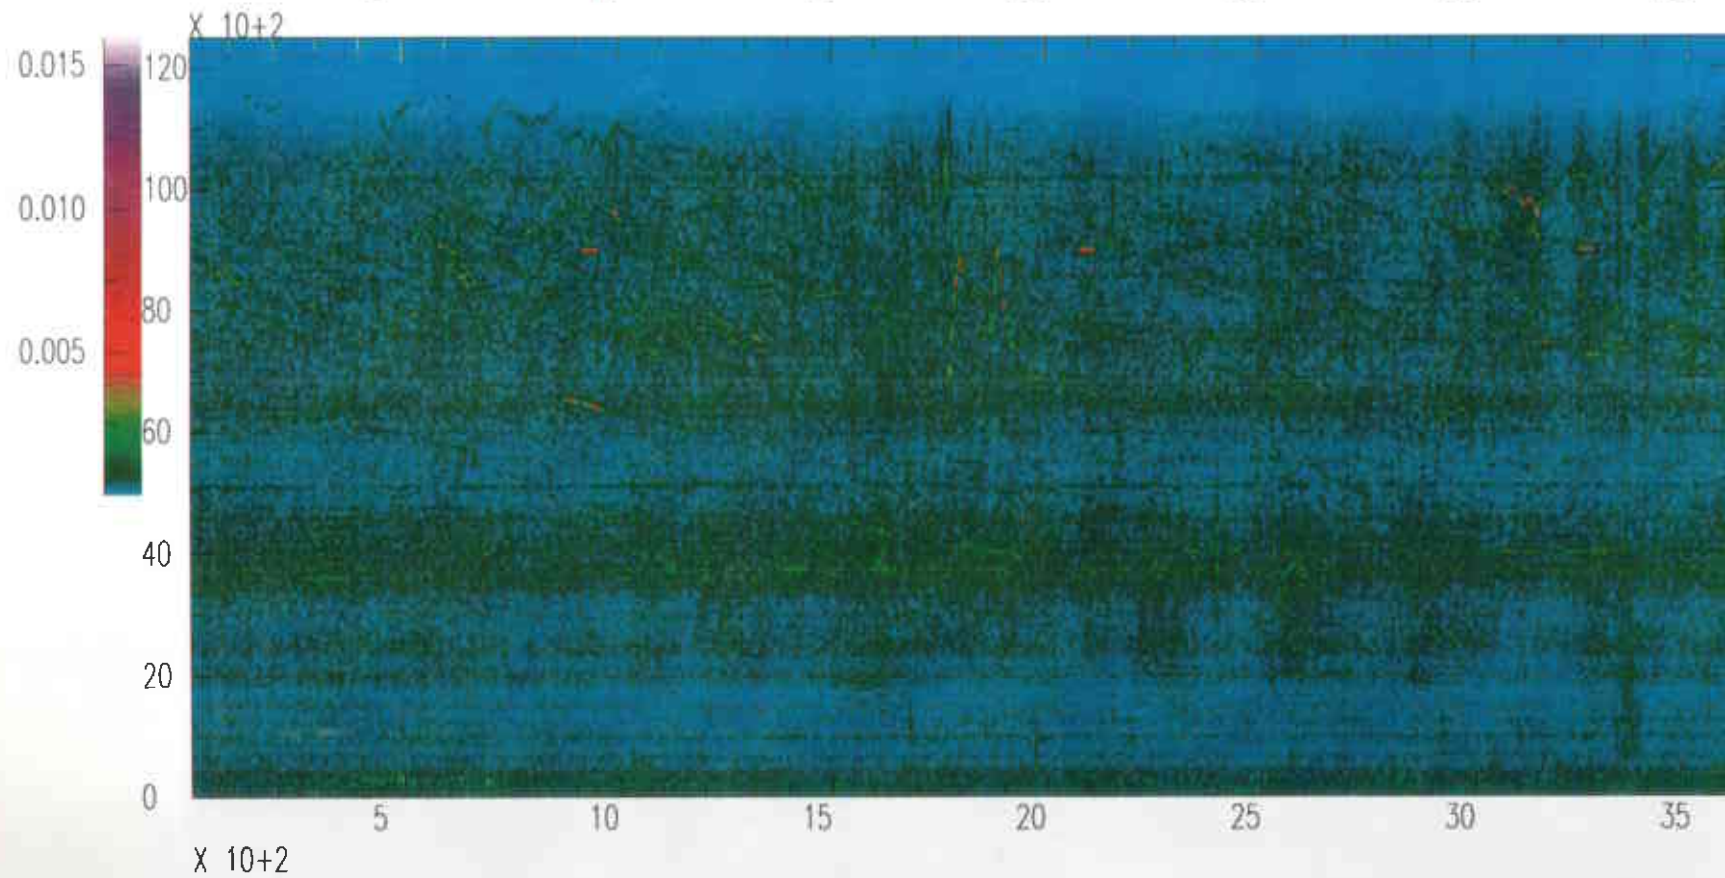

Spectrograms for Monday, October 30, 1995

Livingston LIGO South End

Vertical Channel Day 303 Hour 06 GMT (00:00 - 01:00 CST)
Vertical Channel Day 303 Hour 07 GMT (01:00 - 02:00 CST)
Vertical Channel Day 303 Hour 08 GMT (02:00 - 03:00 CST)
Vertical Channel Day 303 Hour 09 GMT (03:00 - 04:00 CST)
Vertical Channel Day 303 Hour 10 GMT (04:00 - 05:00 CST)
Vertical Channel Day 303 Hour 11 GMT (05:00 - 06:00 CST)
Vertical Channel Day 303 Hour 12 GMT (06:00 - 07:00 CST)
Vertical Channel Day 303 Hour 13 GMT (07:00 - 08:00 CST)
Vertical Channel Day 303 Hour 14 GMT (08:00 - 09:00 CST)
Vertical Channel Day 303 Hour 15 GMT (09:00 - 10:00 CST)
Vertical Channel Day 303 Hour 16 GMT (10:00 - 11:00 CST)
Vertical Channel Day 303 Hour 17 GMT (11:00 - 12:00 CST)
Vertical Channel Day 303 Hour 18 GMT (12:00 - 13:00 CST)
Vertical Channel Day 303 Hour 19 GMT (13:00 - 14:00 CST)
Vertical Channel Day 303 Hour 20 GMT (14:00 - 15:00 CST)
Vertical Channel Day 303 Hour 21 GMT (15:00 - 16:00 CST)
Vertical Channel Day 303 Hour 22 GMT (16:00 - 17:00 CST)
Vertical Channel Day 303 Hour 23 GMT (17:00 - 18:00 CST)
Vertical Channel Day 303 Hour 00 GMT (18:00 - 19:00 CST)
Vertical Channel Day 303 Hour 01 GMT (19:00 - 20:00 CST)
Vertical Channel Day 303 Hour 02 GMT (20:00 - 21:00 CST)
Vertical Channel Day 303 Hour 03 GMT (21:00 - 22:00 CST)
Vertical Channel Day 303 Hour 04 GMT (22:00 - 23:00 CST)
Vertical Channel Day 303 Hour 05 GMT (23:00 - 24:00 CST)

Livingston South Vertical OCT30(303),1995 06:00:00.000

Livingston South Vertical OCT30(303),1995 07:00:00.000

Livingston South Vertical OCT30(303),1995 08:00:00.000

Livingston South Vertical OCT30(303),1995 09:00:00.000

Livingston South Vertical OCT30(303),1995 10:00:00.000

Livingston South Vertical OCT30(303),1995 11:00:00.000

Livingston South Vertical OCT30(303),1995 12:00:00.000

Livingston South Vertical OCT30(303),1995 13:00:00.000