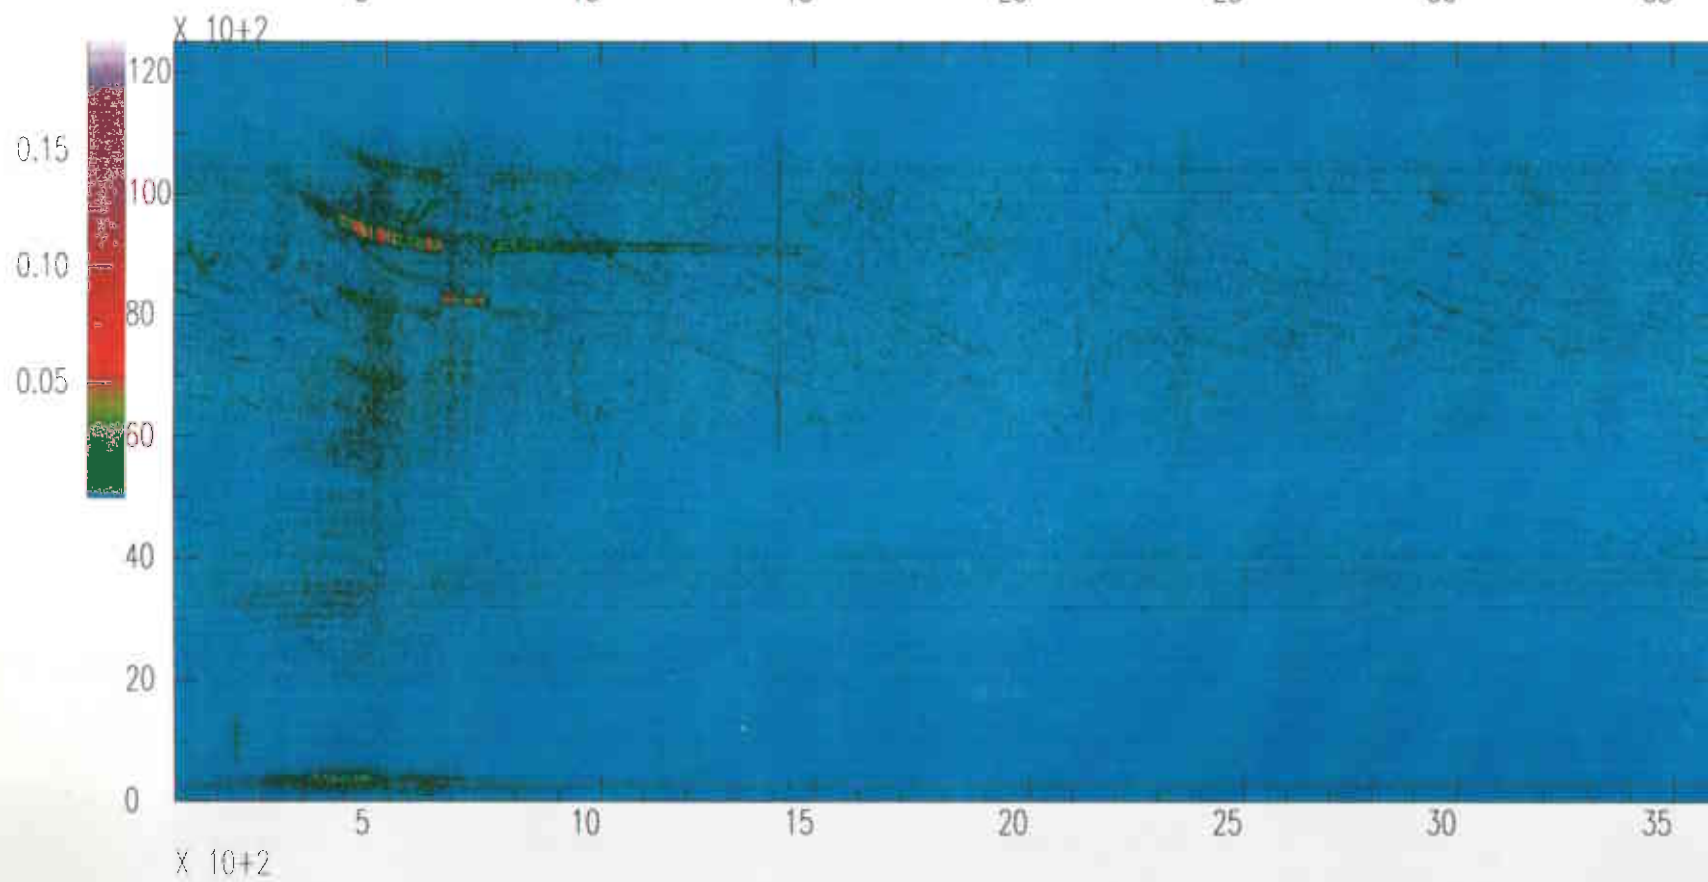

Livingston South Vertical OCT30(303),1995 22:00:00.000

Livingston South Vertical OCT30(303),1995 23:00:00.000

Livingston South Vertical OCT31(304),1995 00:00:00.000

Livingston South Vertical OCT31(304),1995 01:00:00.000

Livingston South Vertical OCT31(304),1995 02:00:00.000

Livingston South Vertical OCT31(304),1995 03:00:00.000

Livingston South Vertical OCT31(304),1995 04:00:00.000

Livingston South Vertical OCT31(304),1995 05:00:00.000