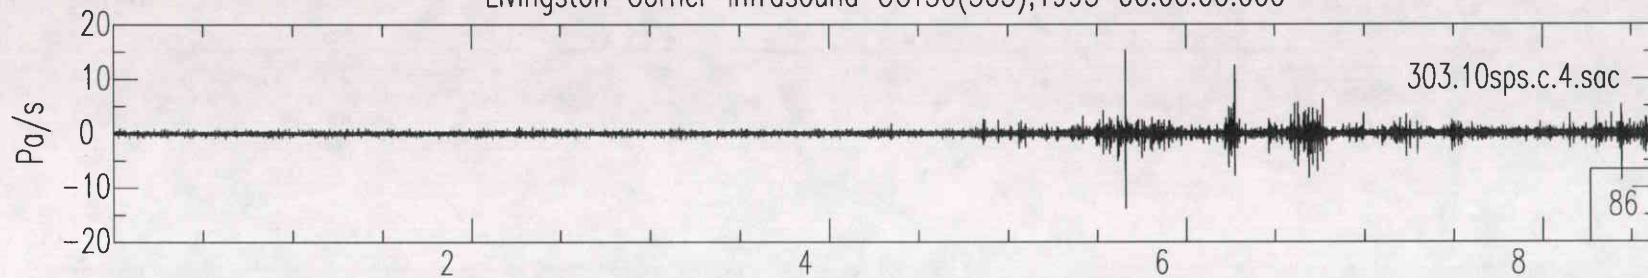

Livingston Corner Infrasound OCT30(303),1995 00:00:00.000