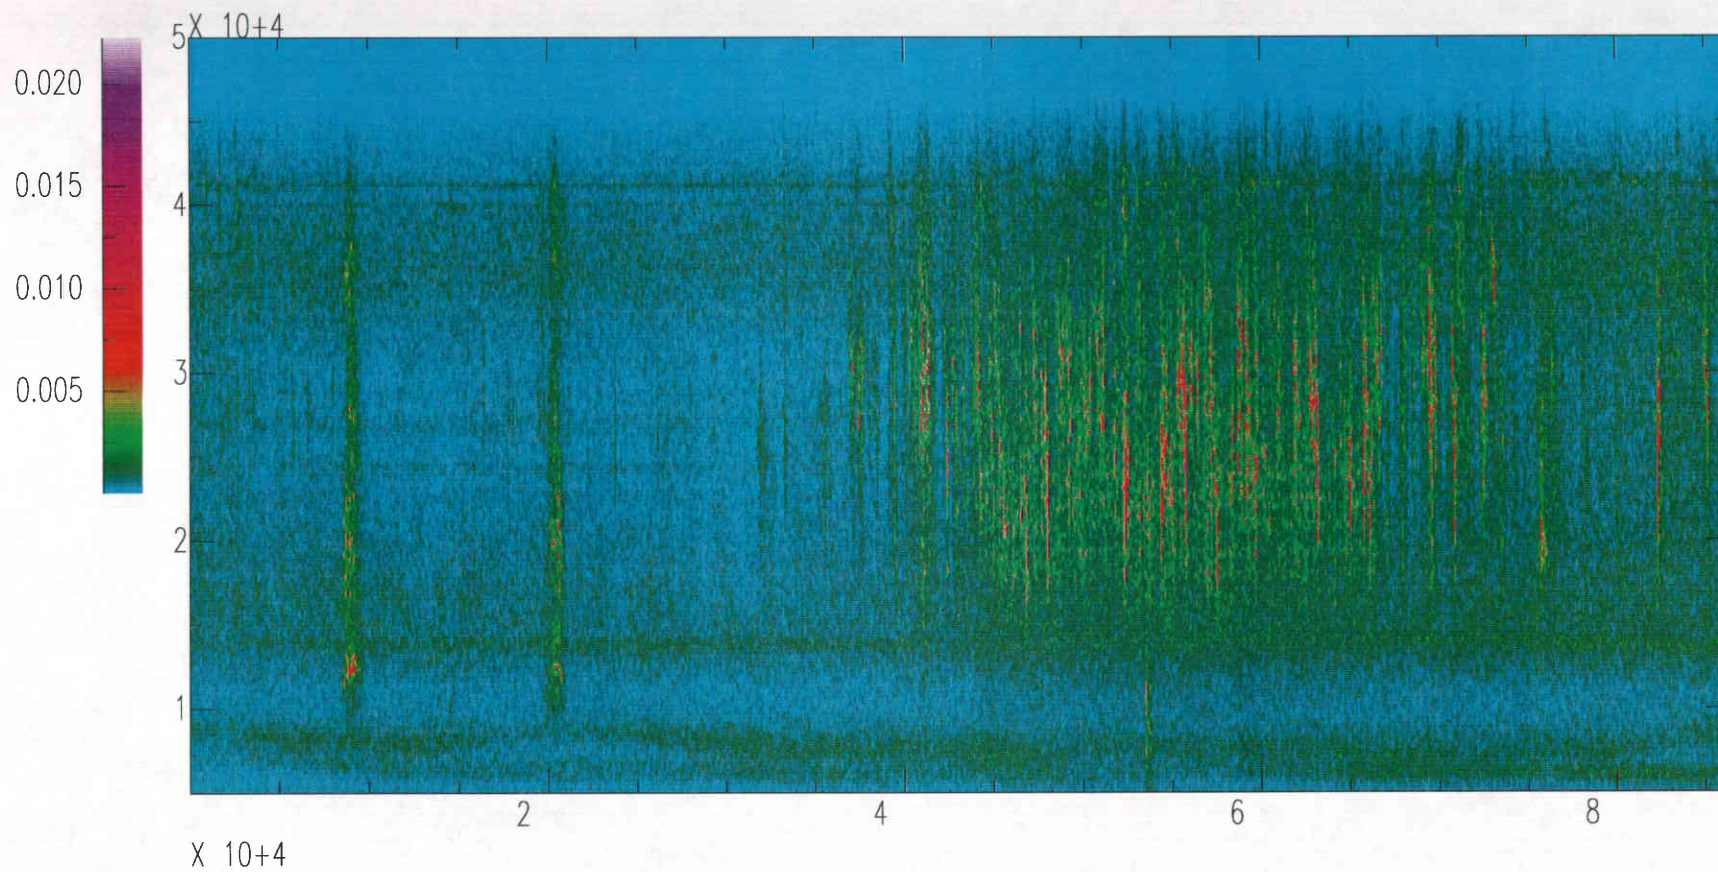

Ambient Ground Vibration Measurements
at the Livingston, Louisiana LIGO Site

Appendix E

LIGO Site Low-Frequency Spectrograms

Spectrograms for Monday, October 30, 1995

Livingston LIGO Corner

Vertical Channel Day 301 Hour 00 - Hour 23
Vertical Channel Day 302 Hour 00 - Hour 23
Vertical Channel Day 303 Hour 00 - Hour 23
Vertical Channel Day 304 Hour 00 - Hour 23

Vertical Channel Day 301 Hour 00 - Hour 23
Vertical Channel Day 302 Hour 00 - Hour 23
Vertical Channel Day 303 Hour 00 - Hour 23
Vertical Channel Day 304 Hour 00 - Hour 23

Livingston LIGO West End

Vertical Channel Day 301 Hour 00 - Hour 23
Vertical Channel Day 302 Hour 00 - Hour 23
Vertical Channel Day 303 Hour 00 - Hour 23
Vertical Channel Day 304 Hour 00 - Hour 23

Livingston Corner Vertical OCT28(301),1995 00:00:00.000

Livingston Corner Vertical OCT29(302),1995 00:00:00.000

Livingston Corner Vertical OCT30(303),1995 00:00:00.000

Livingston Corner Vertical OCT31(304),1995 00:00:00.000

Livingston West End Vertical OCT27(300),1995 23:59:59.999

Livingston West End Vertical OCT28(301),1995 23:59:59.999

Livingston West End Vertical OCT29(302),1995 23:59:59.999

Livingston West End Vertical OCT30(303),1995 23:59:59.999