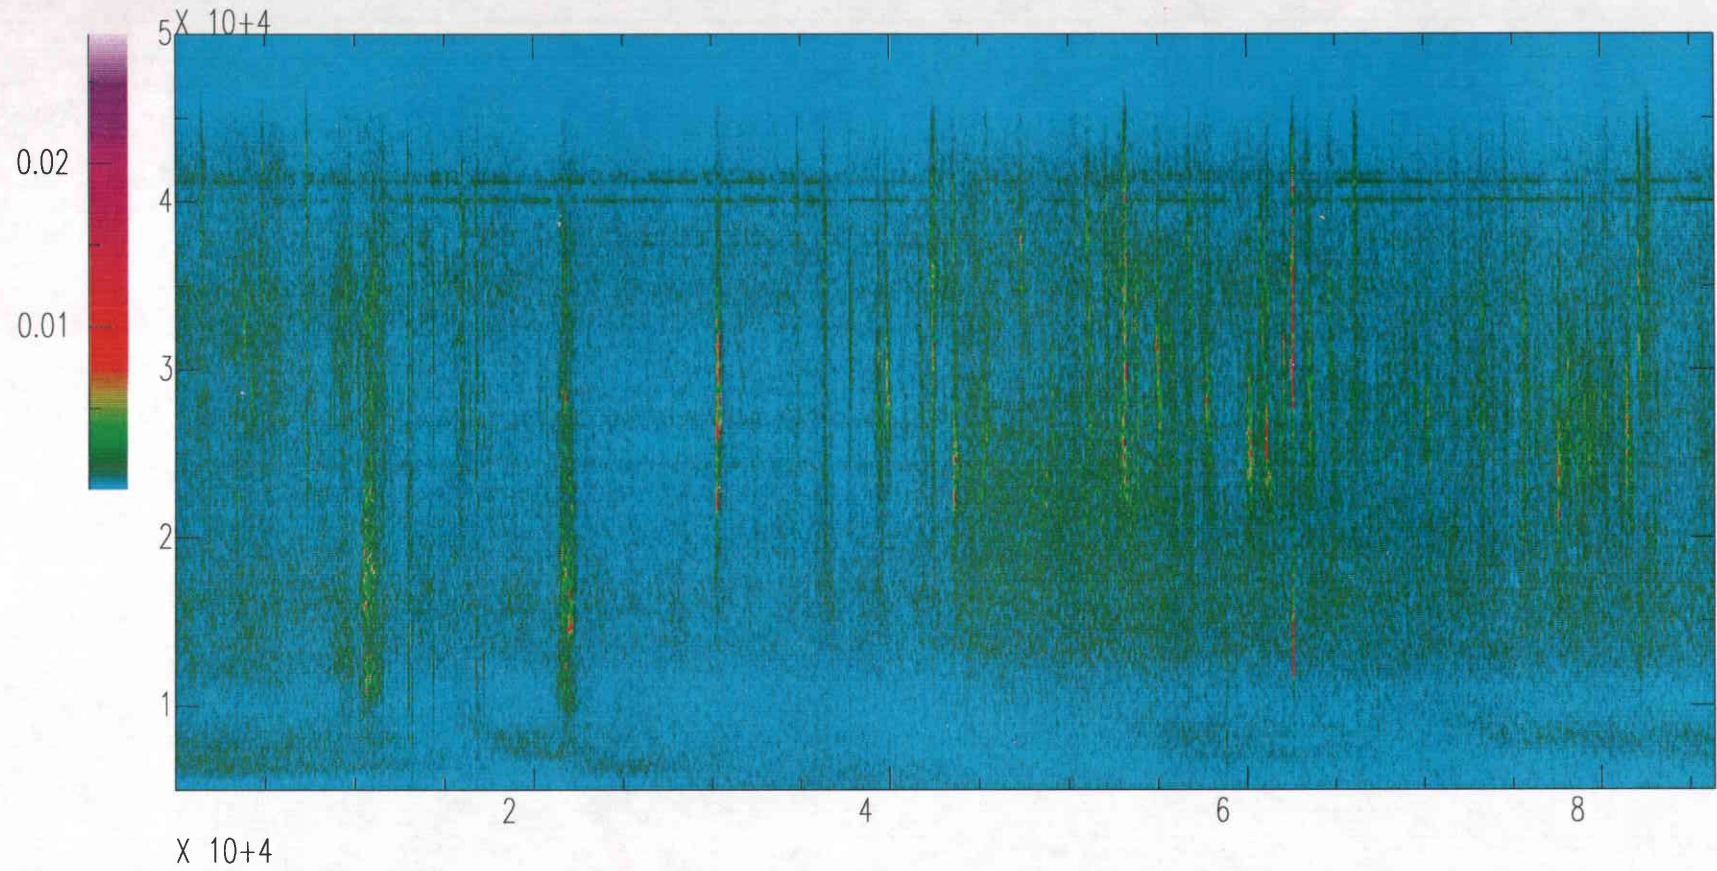

Ambient Ground Vibration Measurements
at the Livingston, Louisiana LIGO Site

Appendix E

LIGO Site Low-Frequency Spectrograms

Spectrograms for Monday, October 30, 1995

Livingston LIGO Corner

Vertical Channel Day 301 Hour 00 - Hour 23
Vertical Channel Day 302 Hour 00 - Hour 23
Vertical Channel Day 303 Hour 00 - Hour 23
Vertical Channel Day 304 Hour 00 - Hour 23

Infrasound Microphone Day 301 Hour 00 - Hour 23
Infrasound Microphone Day 302 Hour 00 - Hour 23
Infrasound Microphone Day 303 Hour 00 - Hour 23
Infrasound Microphone Day 304 Hour 00 - Hour 23

Livingston LIGO South End

Vertical Channel Day 301 Hour 00 - Hour 23
Vertical Channel Day 302 Hour 00 - Hour 23
Vertical Channel Day 303 Hour 00 - Hour 23
Vertical Channel Day 304 Hour 00 - Hour 23

Livingston LIGO West End

Vertical Channel Day 301 Hour 00 - Hour 23
Vertical Channel Day 302 Hour 00 - Hour 23
Vertical Channel Day 303 Hour 00 - Hour 23
Vertical Channel Day 304 Hour 00 - Hour 23

Livingston Corner Vertical OCT28(301),1995 00:00:00.000

Livingston Corner Vertical OCT29(302),1995 00:00:00.000

Livingston Corner Vertical OCT30(303),1995 00:00:00.000

Livingston Corner Vertical OCT31(304),1995 00:00:00.000