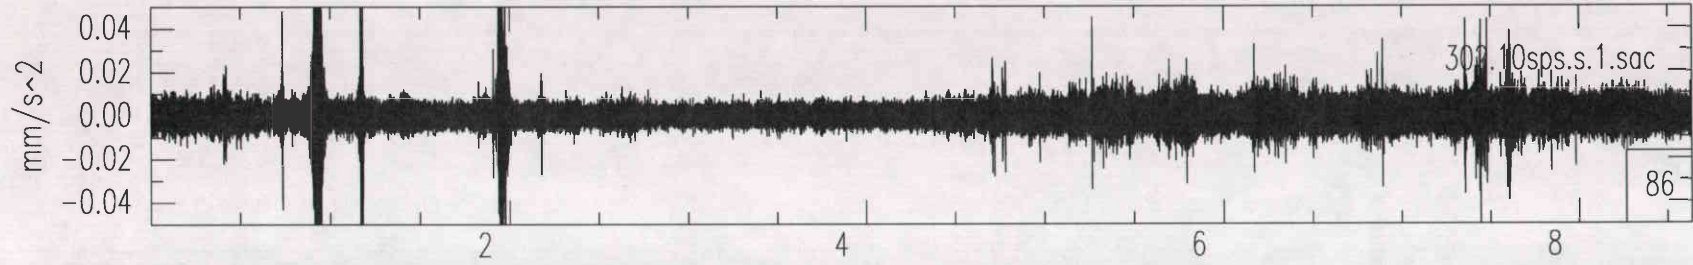

304.10sps.c.4.sac

86

Livingston South End Vertical OCT28(301),1995 00:00:00.000

Livingston South End Vertical OCT29(302),1995 00:00:00.000

Livingston South End Vertical OCT30(303),1995 00:00:00.000

Livingston South End Vertical OCT31(304),1995 00:00:00.000

Livingston West End Vertical OCT27(300),1995 23:59:59.999

Livingston West End Vertical OCT28(301),1995 23:59:59.999

Livingston West End Vertical OCT29(302),1995 23:59:59.999

Livingston West End Vertical OCT30(303),1995 23:59:59.999