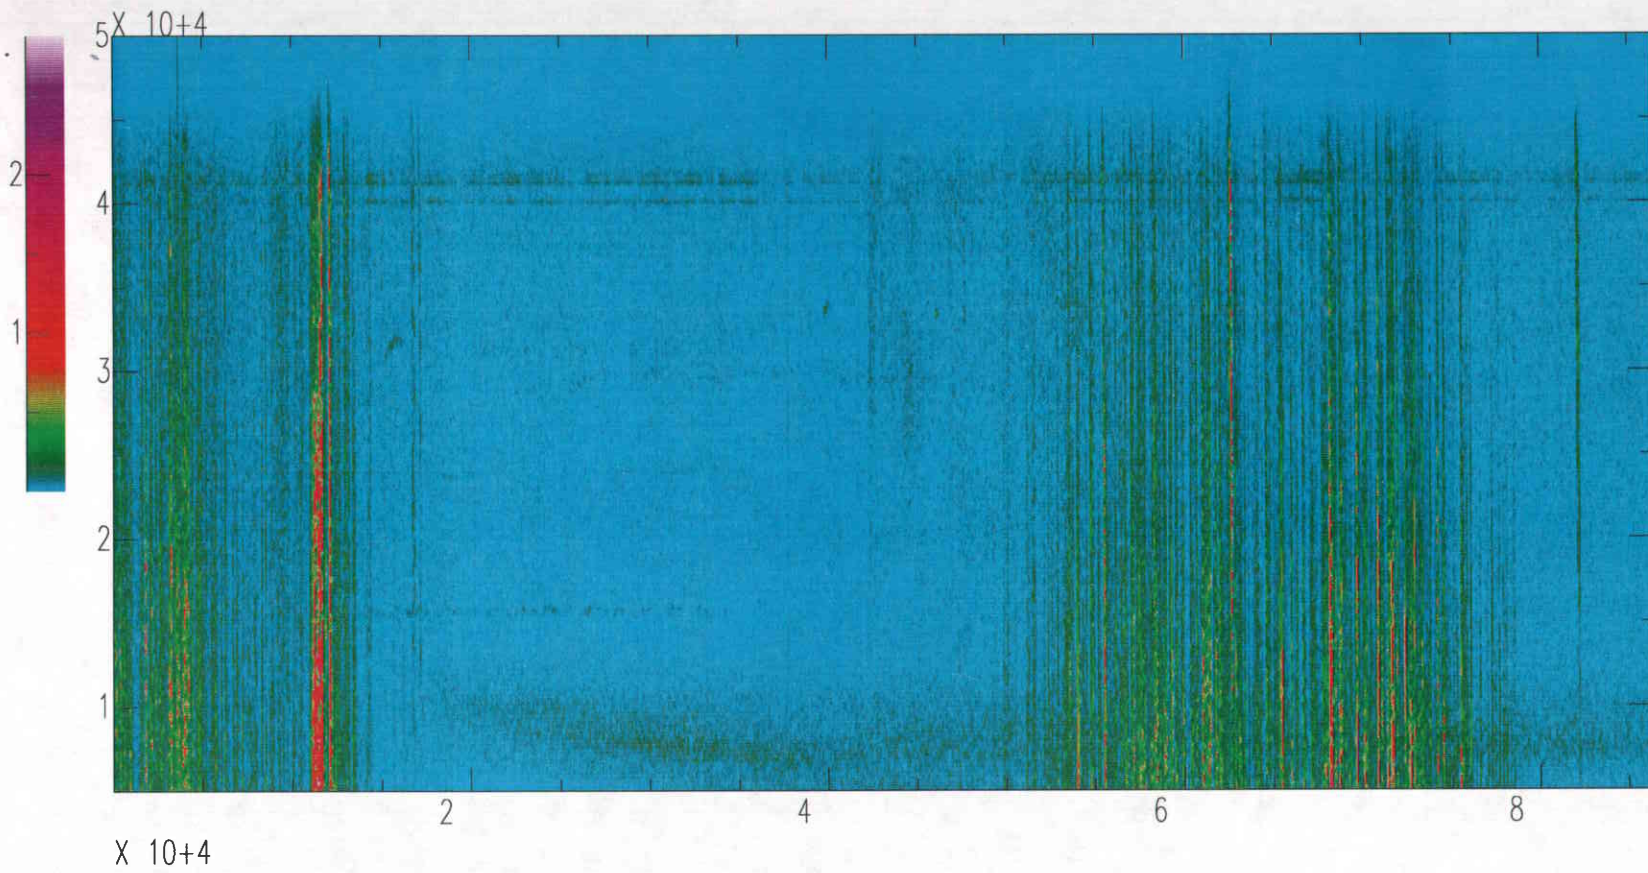

Livingston Corner Infrasond OCT28(301),1995 00:00:00.000