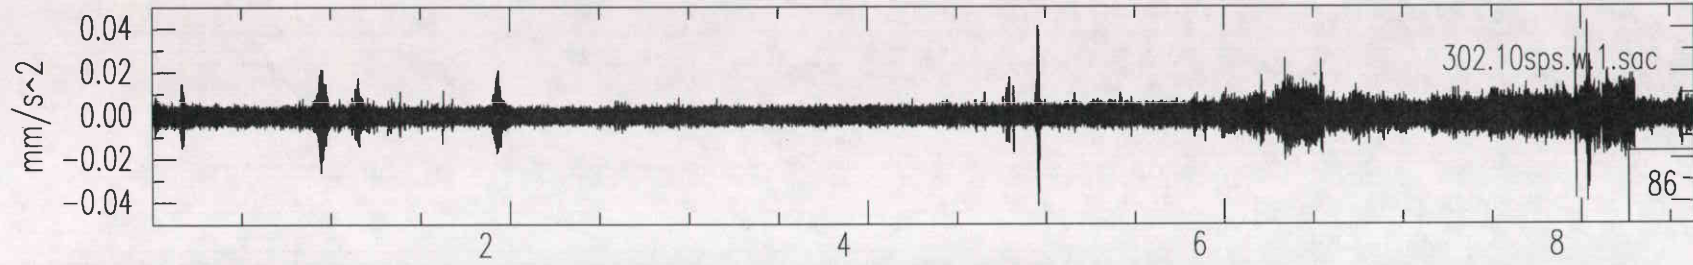

304.10sps.c.4.sac

86

Livingston South End Vertical OCT28(301),1995 00:00:00.000

Livingston South End Vertical OCT29(302),1995 00:00:00.000

Livingston South End Vertical OCT30(303),1995 00:00:00.000

Livingston South End Vertical OCT31(304),1995 00:00:00.000

Livingston West End Vertical OCT27(300),1995 23:59:59.999

Livingston West End Vertical OCT28(301),1995 23:59:59.999

Livingston West End Vertical OCT29(302),1995 23:59:59.999

Livingston West End Vertical OCT30(303),1995 23:59:59.999