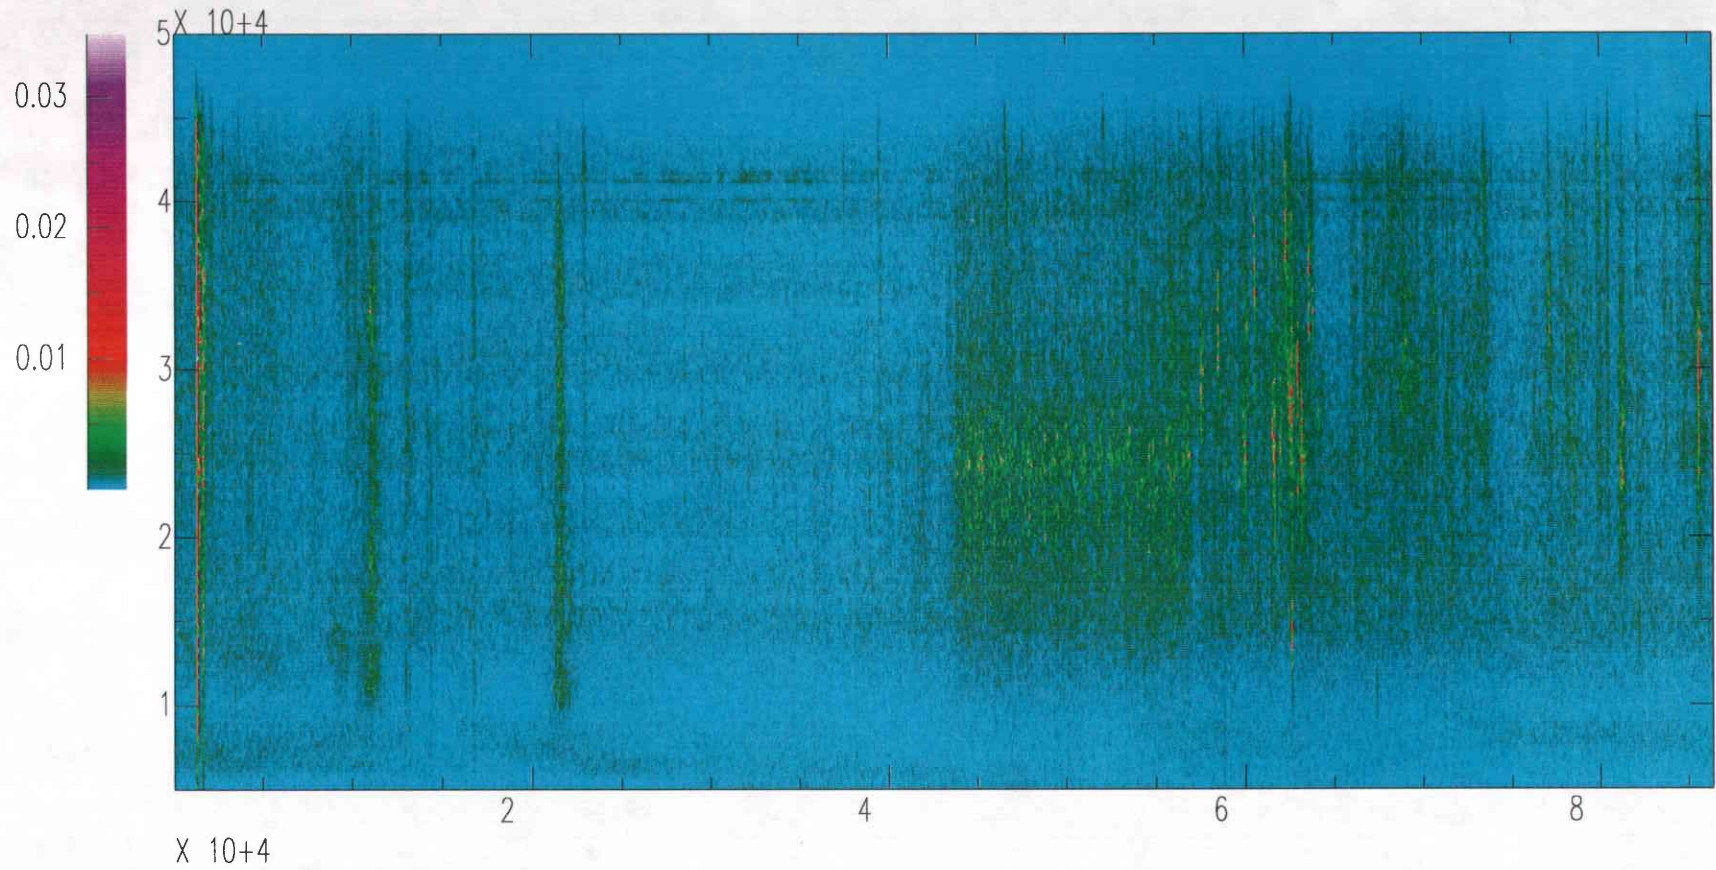

Ambient Ground Vibration Measurements
at the Livingston, Louisiana LIGO Site

Appendix E

LIGO Site Low-Frequency Spectrograms

Spectrograms for Monday, October 30, 1995

Livingston LIGO Corner

Vertical Channel Day 301 Hour 00 - Hour 23
Vertical Channel Day 302 Hour 00 - Hour 23
Vertical Channel Day 303 Hour 00 - Hour 23
Vertical Channel Day 304 Hour 00 - Hour 23

Livingston Corner Vertical OCT28(301),1995 00:00:00.000

Livingston Corner Vertical OCT29(302),1995 00:00:00.000

Livingston Corner Vertical OCT30(303),1995 00:00:00.000

Livingston Corner Vertical OCT31(304),1995 00:00:00.000

304.10sps.c.4.sac

86

Livingston South End Vertical OCT28(301),1995 00:00:00.000

Livingston South End Vertical OCT29(302),1995 00:00:00.000

Livingston South End Vertical OCT30(303),1995 00:00:00.000

Livingston South End Vertical OCT31(304),1995 00:00:00.000

Livingston West End Vertical OCT27(300),1995 23:59:59.999

Livingston West End Vertical OCT28(301),1995 23:59:59.999

Livingston West End Vertical OCT29(302),1995 23:59:59.999

Livingston West End Vertical OCT30(303),1995 23:59:59.999