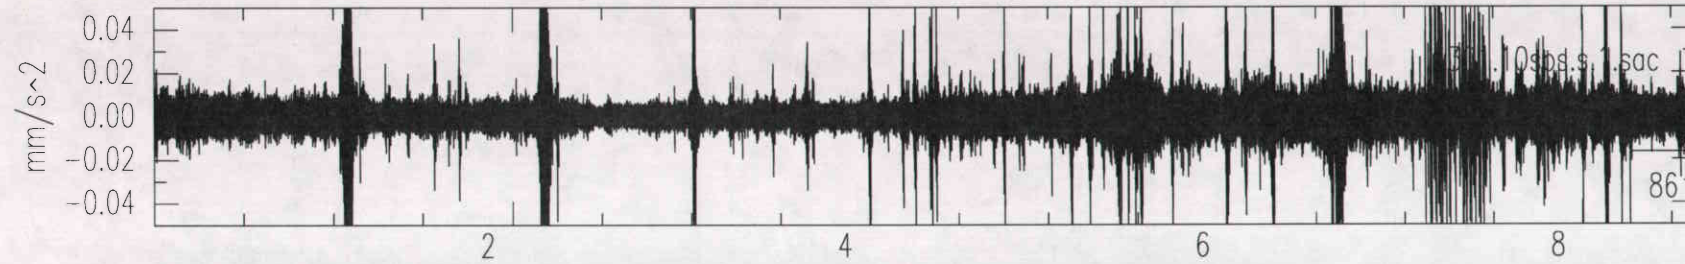

Livingston Corner Vertical OCT28(301),1995 00:00:00.000

Livingston Corner Vertical OCT29(302),1995 00:00:00.000

Livingston Corner Vertical OCT30(303),1995 00:00:00.000

Livingston Corner Vertical OCT31(304),1995 00:00:00.000

Livingston Corner Infrasond OCT28(301),1995 00:00:00.000

Livingston Corner Infrasound OCT29(302),1995 00:00:00.000

Livingston Corner Infrasound OCT30(303),1995 00:00:00.000

Livingston Corner Infrasond OCT31(304),1995 00:00:00.000

304.10sps.c.4.sac

86

Livingston South End Vertical OCT28(301),1995 00:00:00.000

Livingston South End Vertical OCT29(302),1995 00:00:00.000

Livingston South End Vertical OCT30(303),1995 00:00:00.000

Livingston South End Vertical OCT31(304),1995 00:00:00.000

Livingston West End Vertical OCT27(300),1995 23:59:59.999

Livingston West End Vertical OCT28(301),1995 23:59:59.999

Livingston West End Vertical OCT29(302),1995 23:59:59.999

Livingston West End Vertical OCT30(303),1995 23:59:59.999