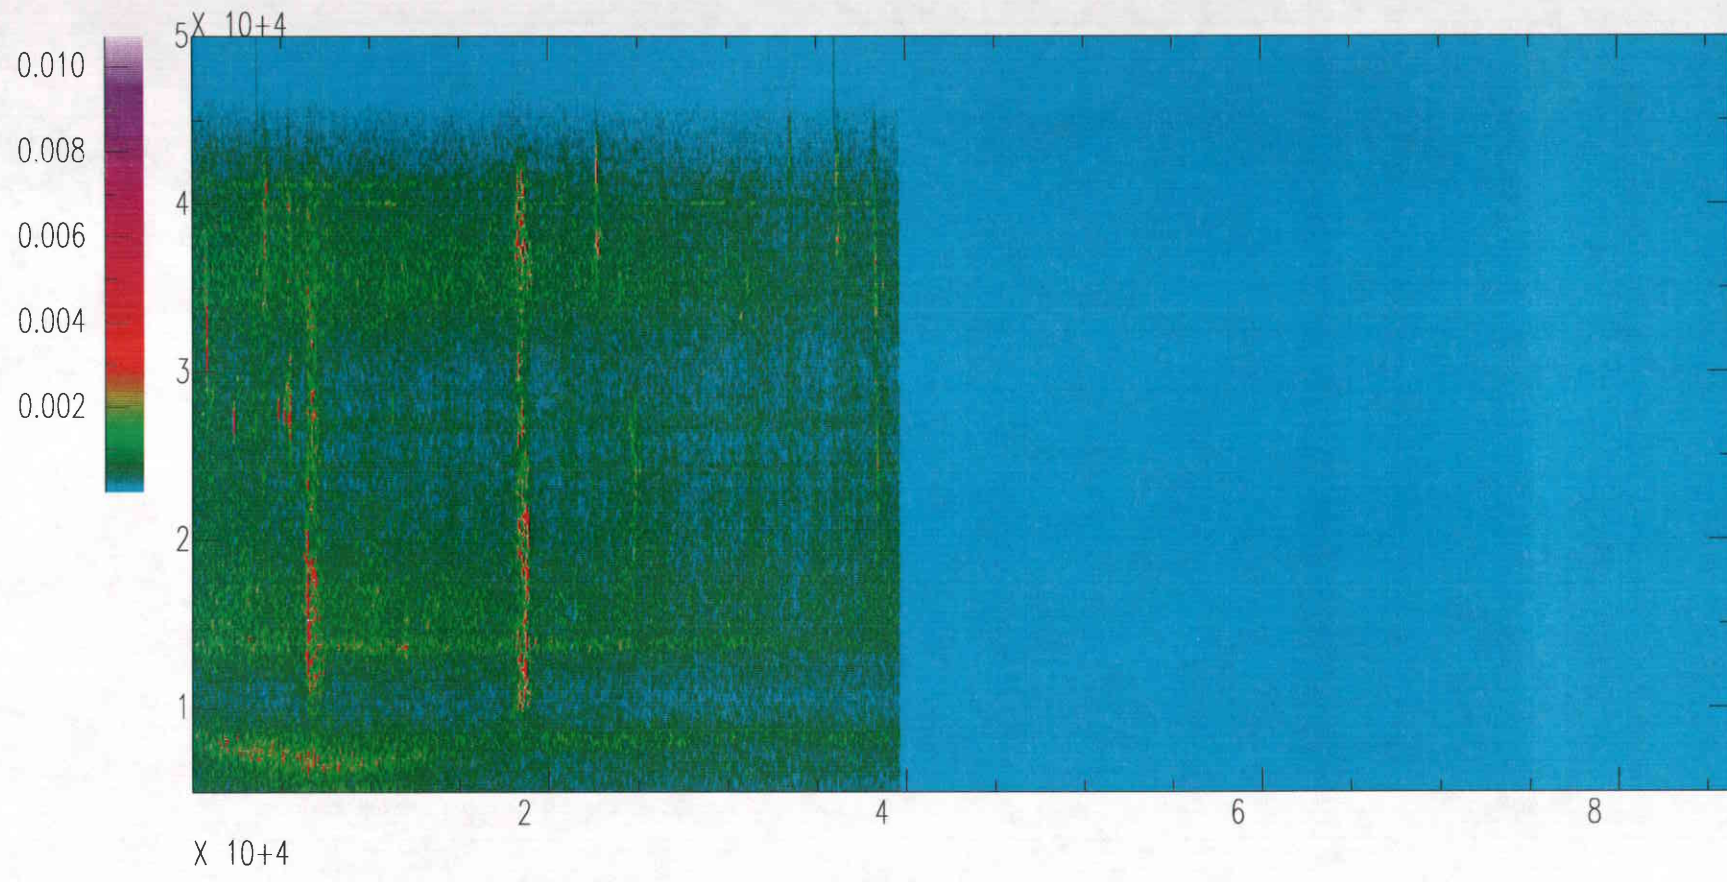

Vertical Channel Day 301 Hour 00 - Hour 23
Vertical Channel Day 302 Hour 00 - Hour 23
Vertical Channel Day 303 Hour 00 - Hour 23
Vertical Channel Day 304 Hour 00 - Hour 23

Livingston LIGO West End

Vertical Channel Day 301 Hour 00 - Hour 23
Vertical Channel Day 302 Hour 00 - Hour 23
Vertical Channel Day 303 Hour 00 - Hour 23
Vertical Channel Day 304 Hour 00 - Hour 23

Livingston Corner Vertical OCT28(301),1995 00:00:00.000

Livingston Corner Vertical OCT29(302),1995 00:00:00.000

Livingston Corner Vertical OCT30(303),1995 00:00:00.000

Livingston Corner Vertical OCT31(304),1995 00:00:00.000

304.10sps.c.4.sac

86

Livingston South End Vertical OCT28(301),1995 00:00:00.000

Livingston South End Vertical OCT29(302),1995 00:00:00.000

Livingston South End Vertical OCT30(303),1995 00:00:00.000

Livingston South End Vertical OCT31(304),1995 00:00:00.000

Livingston West End Vertical OCT27(300),1995 23:59:59.999

Livingston West End Vertical OCT28(301),1995 23:59:59.999

Livingston West End Vertical OCT29(302),1995 23:59:59.999

Livingston West End Vertical OCT30(303),1995 23:59:59.999