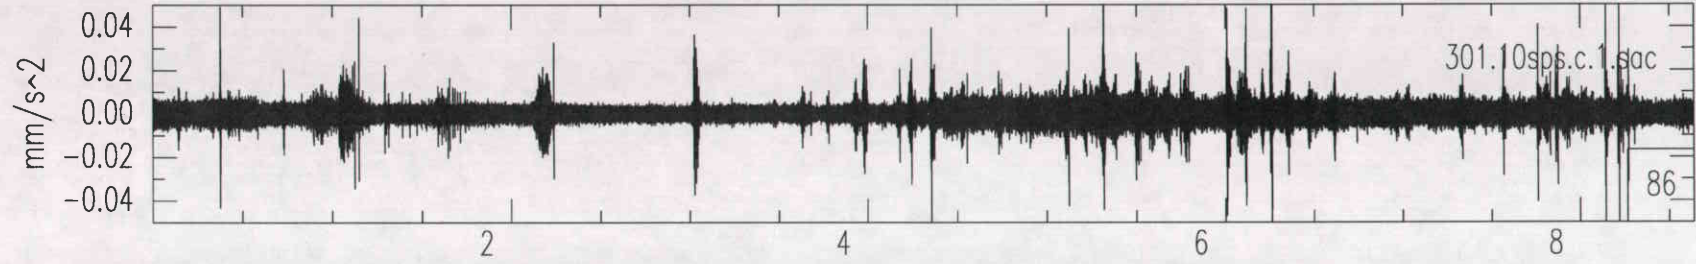

Livingston Corner Vertical OCT28(301),1995 00:00:00.000