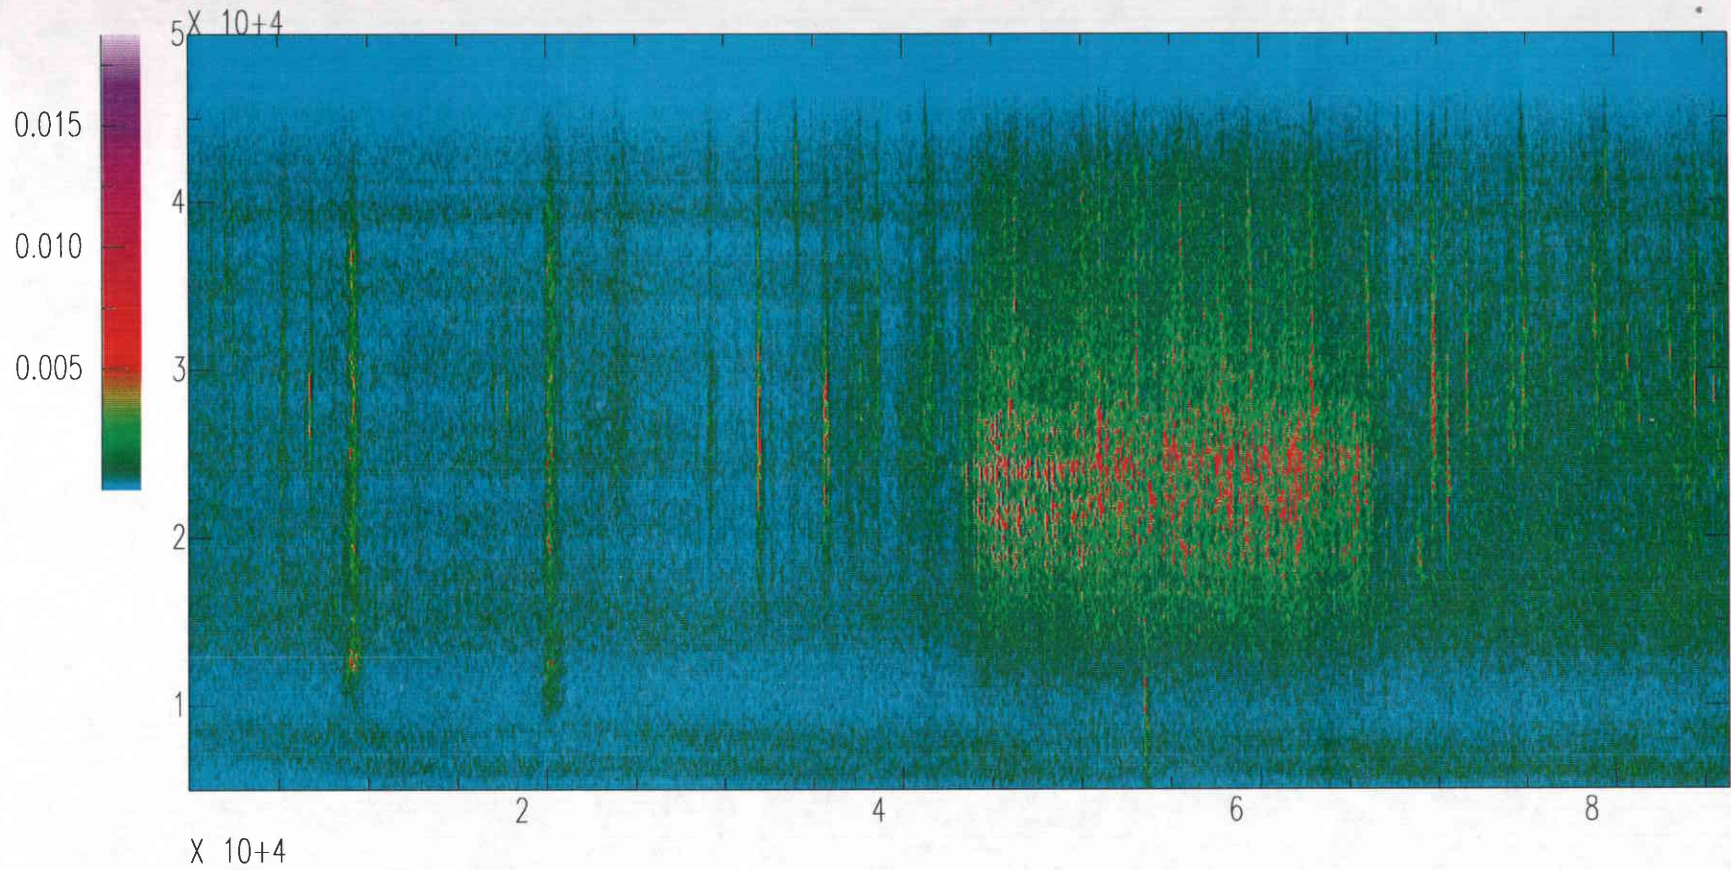

Ambient Ground Vibration Measurements
at the Livingston, Louisiana LIGO Site

Appendix E

LIGO Site Low-Frequency Spectrograms

Spectrograms for Monday, October 30, 1995

Livingston LIGO Corner

Vertical Channel Day 301 Hour 00 - Hour 23
Vertical Channel Day 302 Hour 00 - Hour 23
Vertical Channel Day 303 Hour 00 - Hour 23
Vertical Channel Day 304 Hour 00 - Hour 23

Vertical Channel Day 301 Hour 00 - Hour 23
Vertical Channel Day 302 Hour 00 - Hour 23
Vertical Channel Day 303 Hour 00 - Hour 23
Vertical Channel Day 304 Hour 00 - Hour 23

Livingston LIGO West End

Vertical Channel Day 301 Hour 00 - Hour 23
Vertical Channel Day 302 Hour 00 - Hour 23
Vertical Channel Day 303 Hour 00 - Hour 23
Vertical Channel Day 304 Hour 00 - Hour 23

304.10sps.c.4.sac

86

Livingston South End Vertical OCT28(301),1995 00:00:00.000

Livingston South End Vertical OCT29(302),1995 00:00:00.000

Livingston South End Vertical OCT30(303),1995 00:00:00.000

Livingston South End Vertical OCT31(304),1995 00:00:00.000

Livingston West End Vertical OCT27(300),1995 23:59:59.999

Livingston West End Vertical OCT28(301),1995 23:59:59.999

Livingston West End Vertical OCT29(302),1995 23:59:59.999

Livingston West End Vertical OCT30(303),1995 23:59:59.999