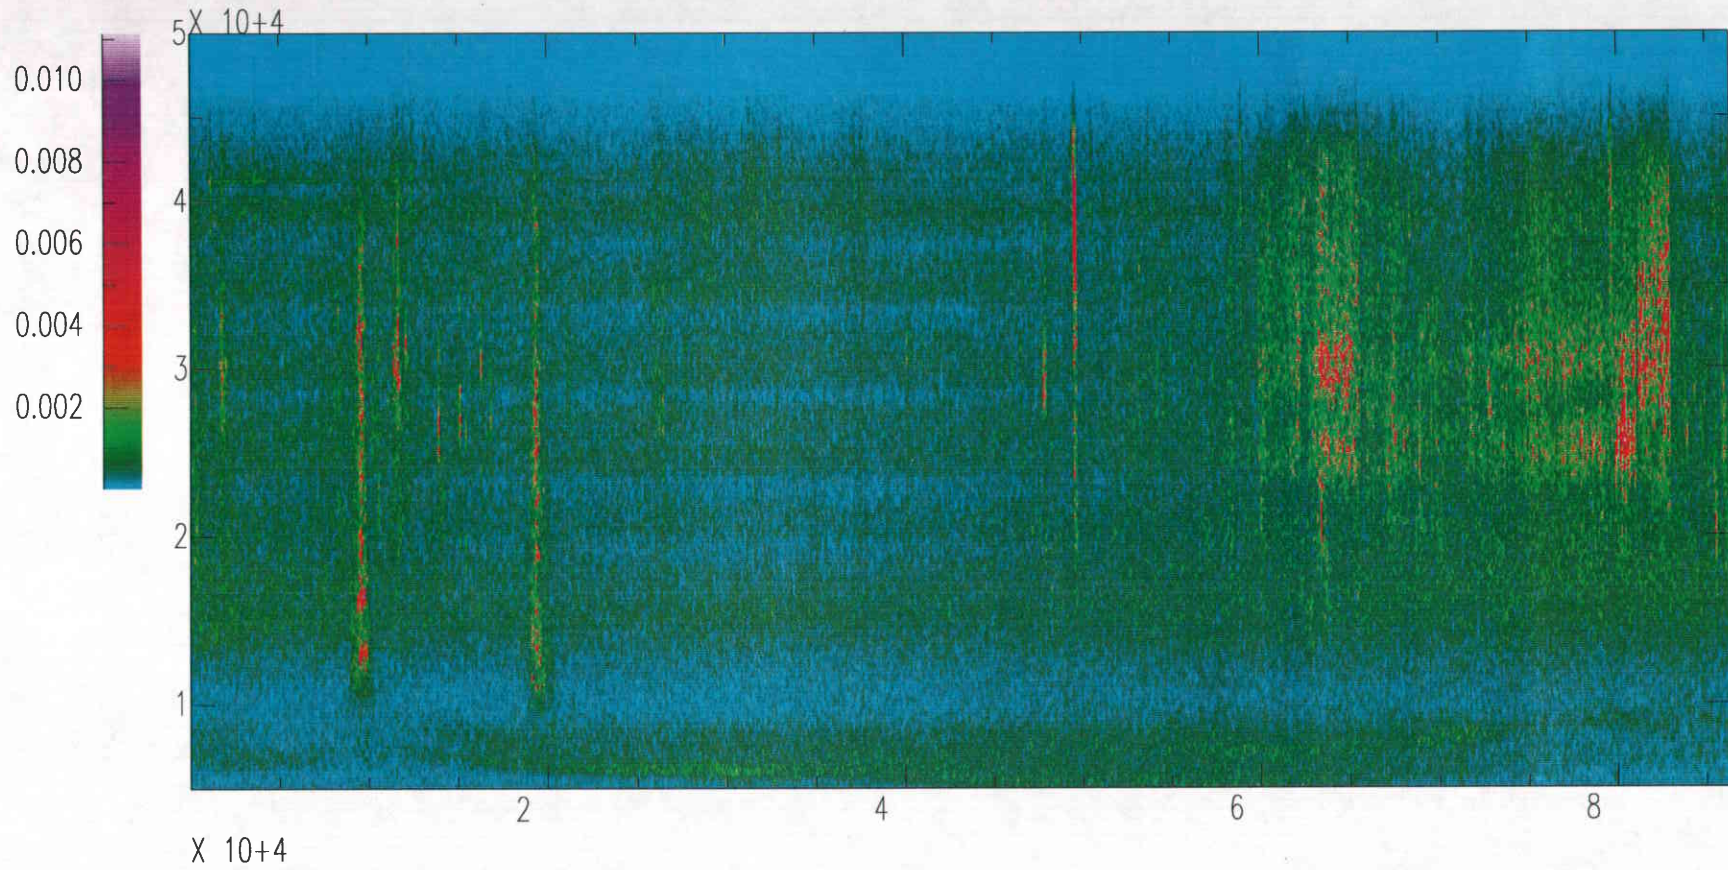

Ambient Ground Vibration Measurements
at the Livingston, Louisiana LIGO Site

Appendix E

LIGO Site Low-Frequency Spectrograms

Spectrograms for Monday, October 30, 1995

Livingston LIGO Corner

Vertical Channel Day 301 Hour 00 - Hour 23
Vertical Channel Day 302 Hour 00 - Hour 23
Vertical Channel Day 303 Hour 00 - Hour 23
Vertical Channel Day 304 Hour 00 - Hour 23

Vertical Channel Day 301 Hour 00 - Hour 23
Vertical Channel Day 302 Hour 00 - Hour 23
Vertical Channel Day 303 Hour 00 - Hour 23
Vertical Channel Day 304 Hour 00 - Hour 23

Livingston LIGO West End

Vertical Channel Day 301 Hour 00 - Hour 23
Vertical Channel Day 302 Hour 00 - Hour 23
Vertical Channel Day 303 Hour 00 - Hour 23
Vertical Channel Day 304 Hour 00 - Hour 23

304.10sps.c.4.sac

86

Livingston South End Vertical OCT28(301),1995 00:00:00.000

Livingston South End Vertical OCT29(302),1995 00:00:00.000

Livingston South End Vertical OCT30(303),1995 00:00:00.000

Livingston South End Vertical OCT31(304),1995 00:00:00.000

Livingston West End Vertical OCT27(300),1995 23:59:59.999

Livingston West End Vertical OCT28(301),1995 23:59:59.999

Livingston West End Vertical OCT29(302),1995 23:59:59.999

Livingston West End Vertical OCT30(303),1995 23:59:59.999