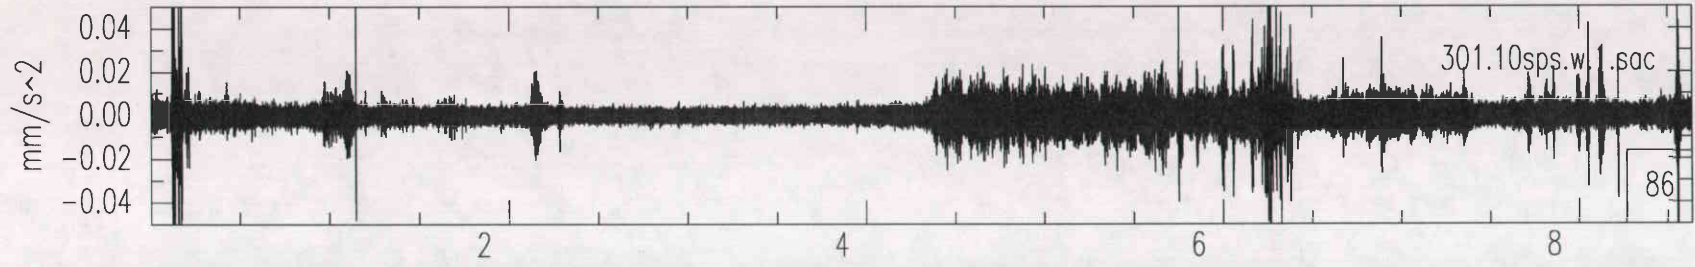

304.10sps.c.4.sac

86

Livingston South End Vertical OCT28(301),1995 00:00:00.000

Livingston South End Vertical OCT29(302),1995 00:00:00.000

Livingston South End Vertical OCT30(303),1995 00:00:00.000

Livingston South End Vertical OCT31(304),1995 00:00:00.000

Livingston West End Vertical OCT27(300),1995 23:59:59.999

Livingston West End Vertical OCT28(301),1995 23:59:59.999

Livingston West End Vertical OCT29(302),1995 23:59:59.999

Livingston West End Vertical OCT30(303),1995 23:59:59.999