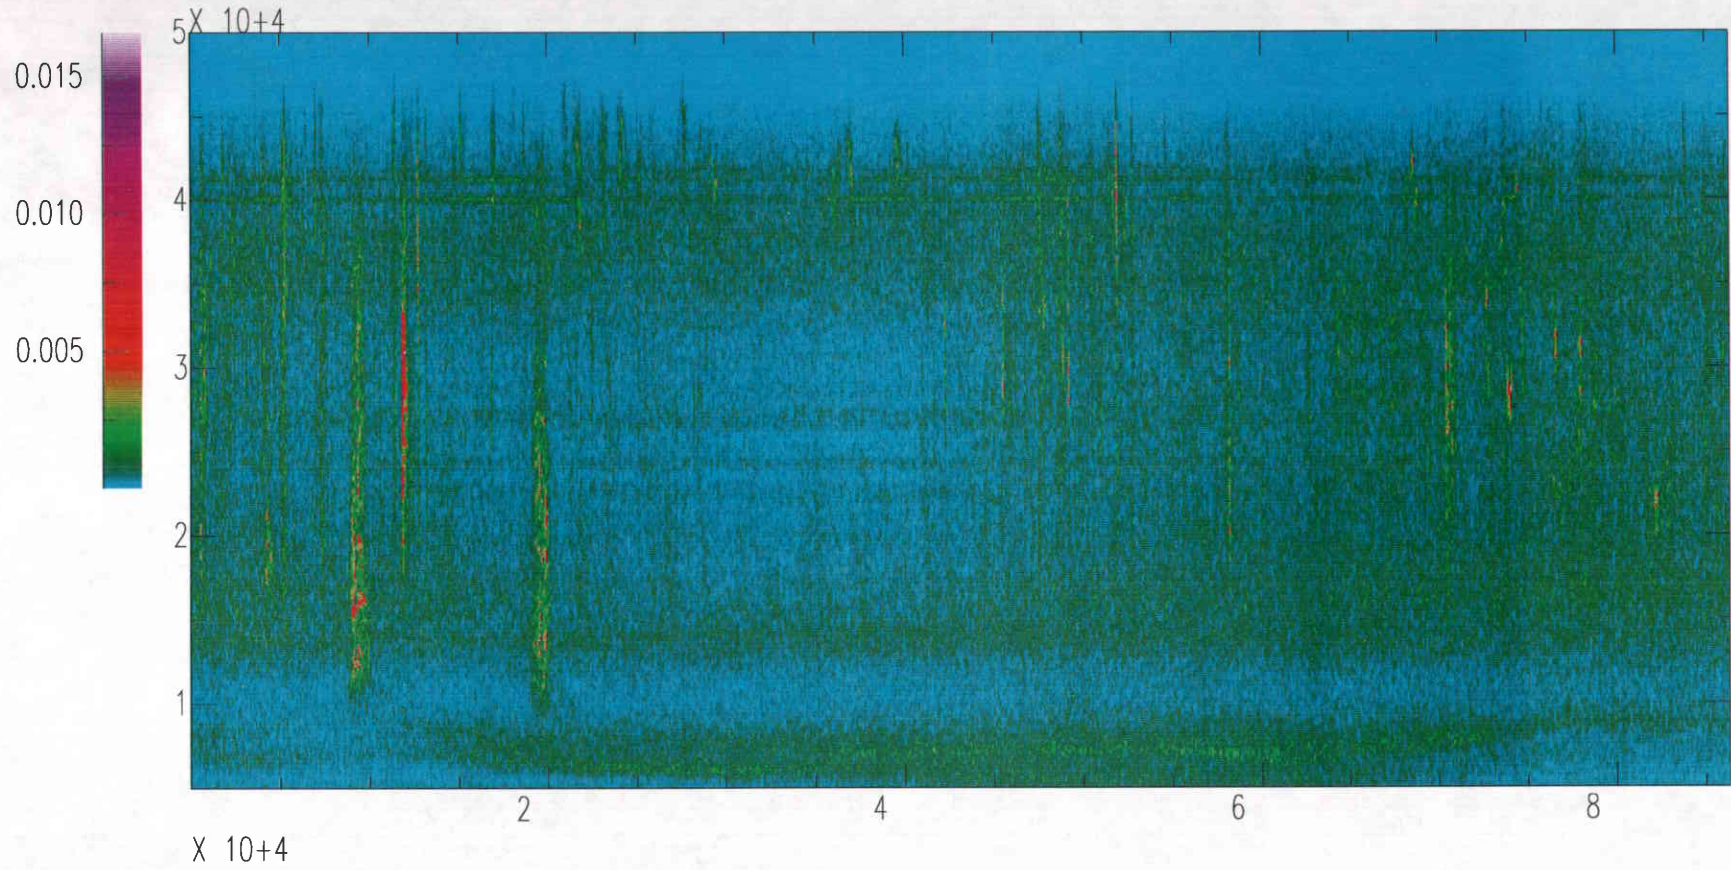

Ambient Ground Vibration Measurements
at the Livingston, Louisiana LIGO Site

Appendix E

LIGO Site Low-Frequency Spectrograms

Spectrograms for Monday, October 30, 1995

Livingston LIGO Corner

Vertical Channel Day 301 Hour 00 - Hour 23
Vertical Channel Day 302 Hour 00 - Hour 23
Vertical Channel Day 303 Hour 00 - Hour 23
Vertical Channel Day 304 Hour 00 - Hour 23

Vertical Channel Day 301 Hour 00 - Hour 23
Vertical Channel Day 302 Hour 00 - Hour 23
Vertical Channel Day 303 Hour 00 - Hour 23
Vertical Channel Day 304 Hour 00 - Hour 23

Livingston LIGO West End

Vertical Channel Day 301 Hour 00 - Hour 23
Vertical Channel Day 302 Hour 00 - Hour 23
Vertical Channel Day 303 Hour 00 - Hour 23
Vertical Channel Day 304 Hour 00 - Hour 23

Livingston Corner Vertical OCT28(301),1995 00:00:00.000

Livingston Corner Vertical OCT29(302),1995 00:00:00.000

Livingston Corner Vertical OCT30(303),1995 00:00:00.000

Livingston Corner Vertical OCT31(304),1995 00:00:00.000

Livingston West End Vertical OCT27(300),1995 23:59:59.999

Livingston West End Vertical OCT28(301),1995 23:59:59.999

Livingston West End Vertical OCT29(302),1995 23:59:59.999

Livingston West End Vertical OCT30(303),1995 23:59:59.999