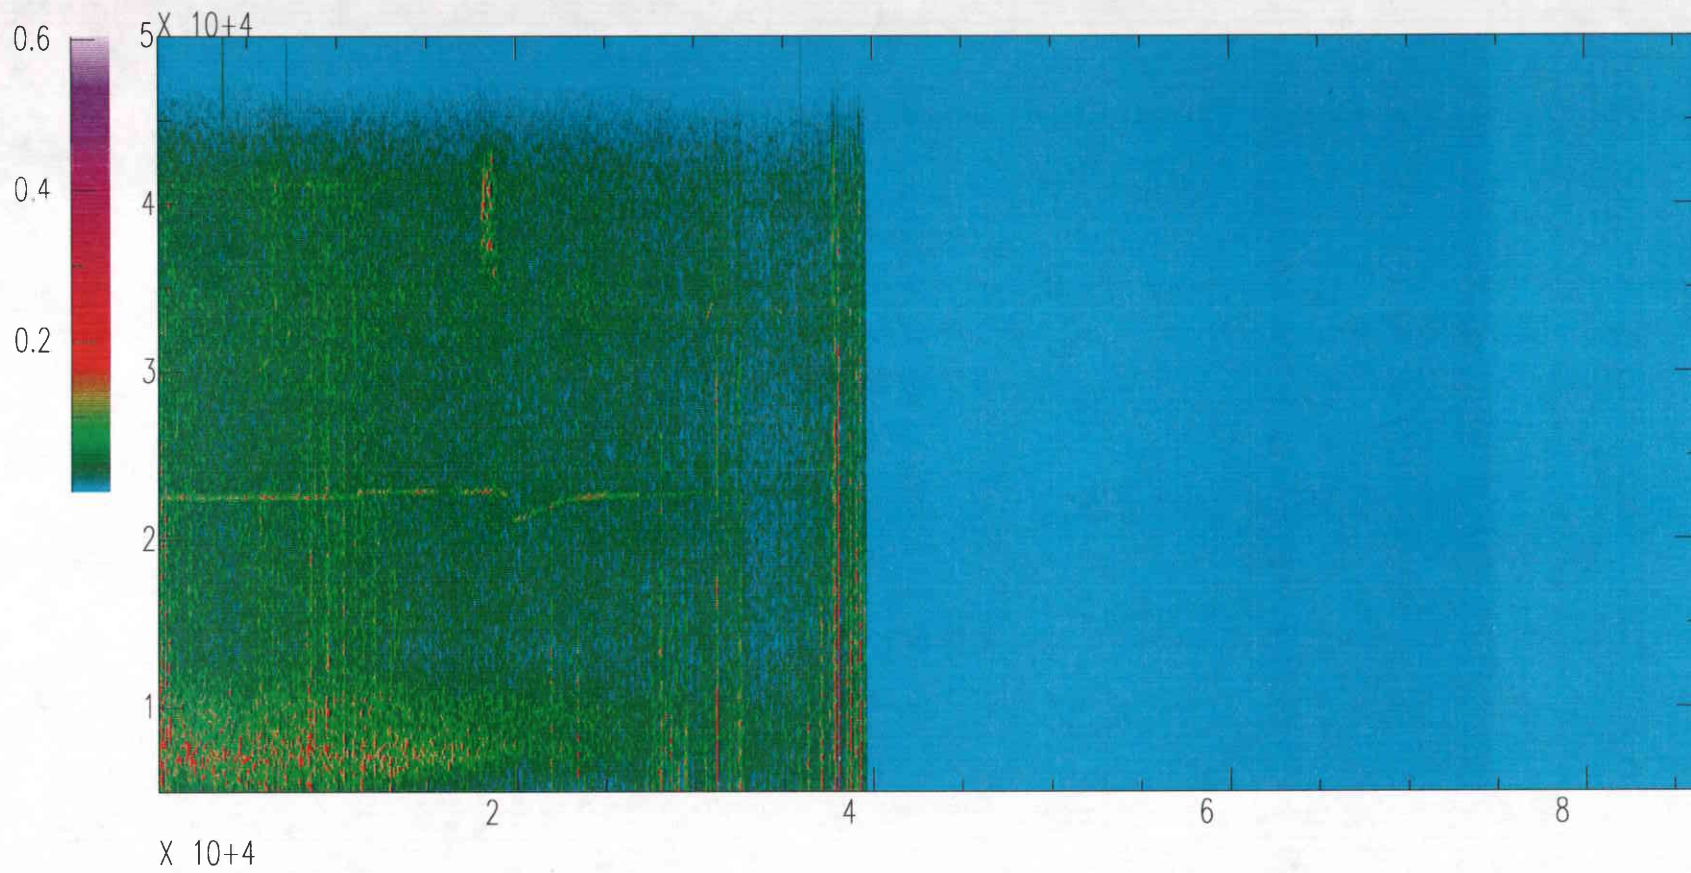

Livingston Corner Vertical OCT28(301),1995 00:00:00.000

Livingston Corner Vertical OCT29(302),1995 00:00:00.000

Livingston Corner Vertical OCT30(303),1995 00:00:00.000

Livingston Corner Vertical OCT31(304),1995 00:00:00.000

Livingston Corner Infrasond OCT28(301),1995 00:00:00.000

Livingston Corner Infrasound OCT29(302),1995 00:00:00.000

Livingston Corner Infrasound OCT30(303),1995 00:00:00.000

Livingston Corner Infrasond OCT31(304),1995 00:00:00.000

304.10sps.c.4.sac

86

Livingston South End Vertical OCT28(301),1995 00:00:00.000

Livingston South End Vertical OCT29(302),1995 00:00:00.000

Livingston South End Vertical OCT30(303),1995 00:00:00.000

Livingston South End Vertical OCT31(304),1995 00:00:00.000

Livingston West End Vertical OCT27(300),1995 23:59:59.999

Livingston West End Vertical OCT28(301),1995 23:59:59.999

Livingston West End Vertical OCT29(302),1995 23:59:59.999

Livingston West End Vertical OCT30(303),1995 23:59:59.999