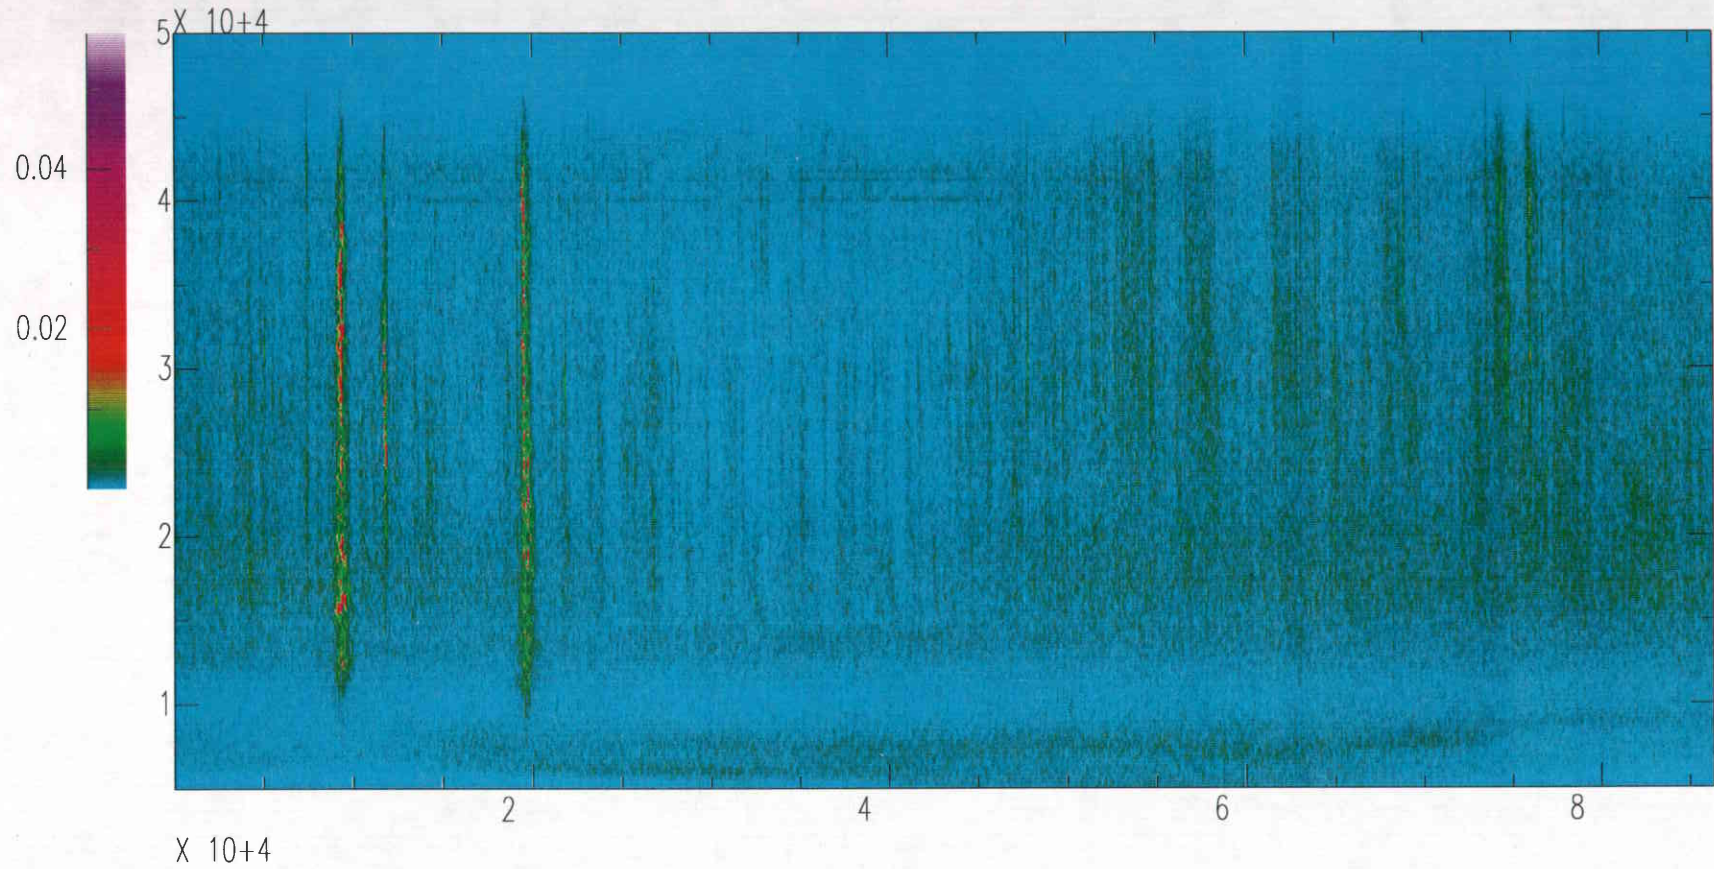

Ambient Ground Vibration Measurements
at the Livingston, Louisiana LIGO Site

Appendix E

LIGO Site Low-Frequency Spectrograms

Spectrograms for Monday, October 30, 1995

Livingston LIGO Corner

Vertical Channel Day 301 Hour 00 - Hour 23
Vertical Channel Day 302 Hour 00 - Hour 23
Vertical Channel Day 303 Hour 00 - Hour 23
Vertical Channel Day 304 Hour 00 - Hour 23

Livingston Corner Vertical OCT28(301),1995 00:00:00.000

Livingston Corner Vertical OCT29(302),1995 00:00:00.000

Livingston Corner Vertical OCT30(303),1995 00:00:00.000

Livingston Corner Vertical OCT31(304),1995 00:00:00.000

304.10sps.c.4.sac

86

Livingston South End Vertical OCT28(301),1995 00:00:00.000

Livingston South End Vertical OCT29(302),1995 00:00:00.000

Livingston South End Vertical OCT30(303),1995 00:00:00.000

Livingston South End Vertical OCT31(304),1995 00:00:00.000

Livingston West End Vertical OCT27(300),1995 23:59:59.999

Livingston West End Vertical OCT28(301),1995 23:59:59.999

Livingston West End Vertical OCT29(302),1995 23:59:59.999

Livingston West End Vertical OCT30(303),1995 23:59:59.999