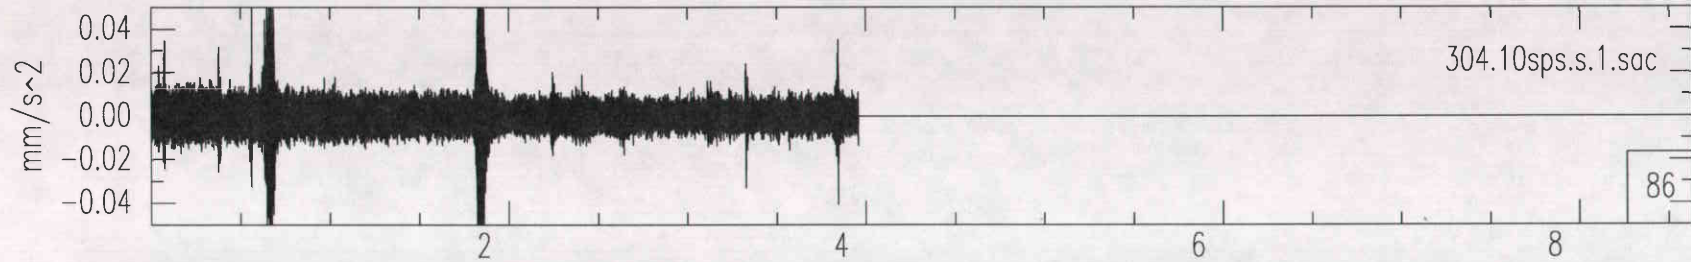

304.10sps.c.4.sac

86

Livingston South End Vertical OCT28(301),1995 00:00:00.000

Livingston South End Vertical OCT29(302),1995 00:00:00.000

Livingston South End Vertical OCT30(303),1995 00:00:00.000

Livingston South End Vertical OCT31(304),1995 00:00:00.000

Livingston West End Vertical OCT27(300),1995 23:59:59.999

Livingston West End Vertical OCT28(301),1995 23:59:59.999

Livingston West End Vertical OCT29(302),1995 23:59:59.999

Livingston West End Vertical OCT30(303),1995 23:59:59.999