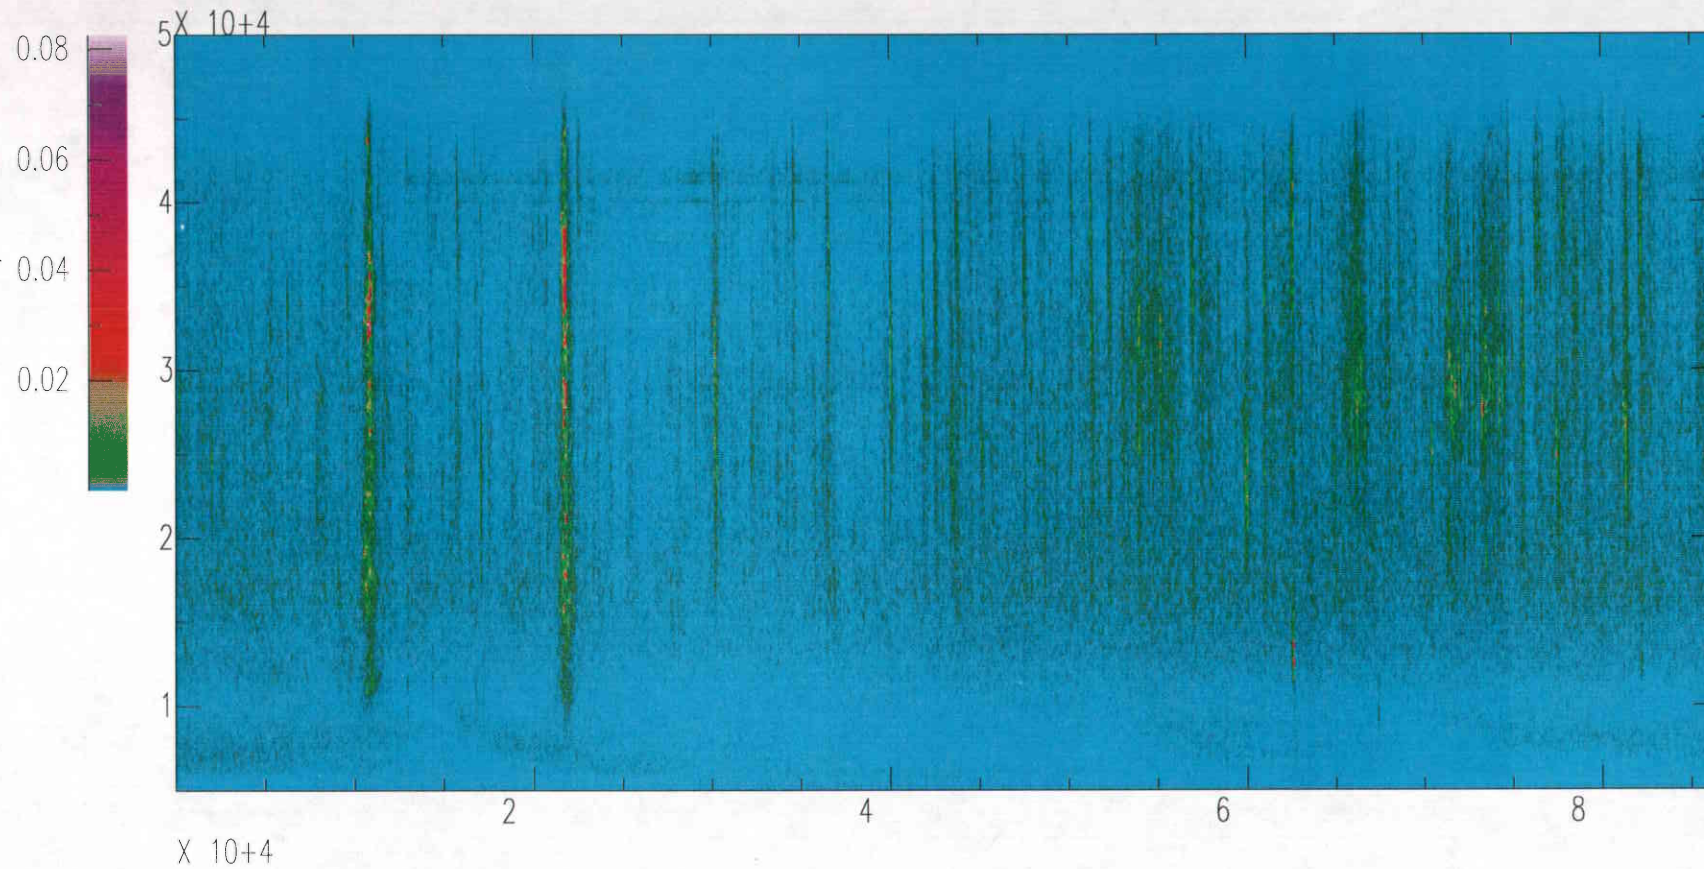

Livingston Corner Vertical OCT28(301),1995 00:00:00.000

Livingston Corner Vertical OCT29(302),1995 00:00:00.000

Livingston Corner Vertical OCT30(303),1995 00:00:00.000

Livingston Corner Vertical OCT31(304),1995 00:00:00.000

Livingston Corner Infrasond OCT28(301),1995 00:00:00.000

Livingston Corner Infrasound OCT29(302),1995 00:00:00.000

Livingston Corner Infrasound OCT30(303),1995 00:00:00.000

Livingston Corner Infrasond OCT31(304),1995 00:00:00.000

304.10sps.c.4.sac

86

Livingston South End Vertical OCT28(301),1995 00:00:00.000

Livingston South End Vertical OCT29(302),1995 00:00:00.000

Livingston South End Vertical OCT30(303),1995 00:00:00.000

Livingston South End Vertical OCT31(304),1995 00:00:00.000

Livingston West End Vertical OCT27(300),1995 23:59:59.999

Livingston West End Vertical OCT28(301),1995 23:59:59.999

Livingston West End Vertical OCT29(302),1995 23:59:59.999

Livingston West End Vertical OCT30(303),1995 23:59:59.999