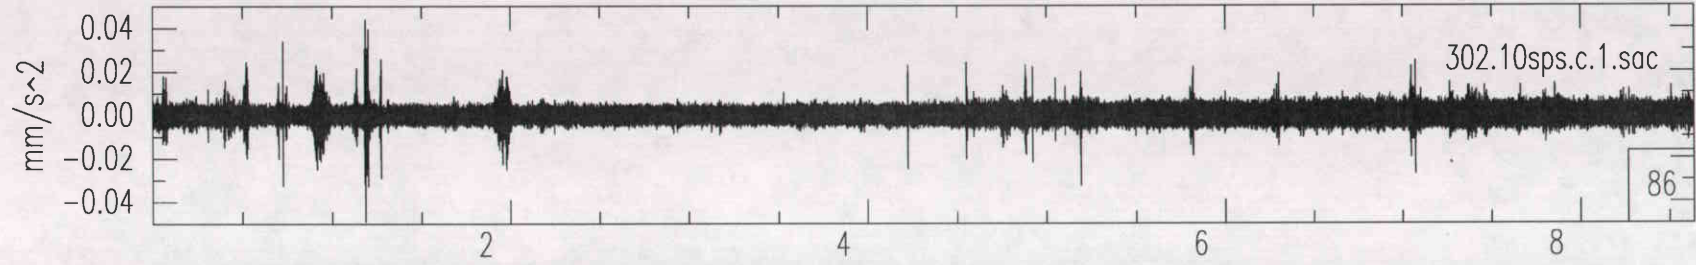

Ambient Ground Vibration Measurements
at the Livingston, Louisiana LIGO Site

Appendix E

LIGO Site Low-Frequency Spectrograms

Spectrograms for Monday, October 30, 1995

Livingston LIGO Corner

Vertical Channel Day 301 Hour 00 - Hour 23
Vertical Channel Day 302 Hour 00 - Hour 23
Vertical Channel Day 303 Hour 00 - Hour 23
Vertical Channel Day 304 Hour 00 - Hour 23

Vertical Channel Day 301 Hour 00 - Hour 23
Vertical Channel Day 302 Hour 00 - Hour 23
Vertical Channel Day 303 Hour 00 - Hour 23
Vertical Channel Day 304 Hour 00 - Hour 23

Livingston LIGO West End

Vertical Channel Day 301 Hour 00 - Hour 23
Vertical Channel Day 302 Hour 00 - Hour 23
Vertical Channel Day 303 Hour 00 - Hour 23
Vertical Channel Day 304 Hour 00 - Hour 23

Livingston Corner Vertical OCT28(301),1995 00:00:00.000

Livingston Corner Vertical OCT29(302),1995 00:00:00.000

Livingston Corner Vertical OCT30(303),1995 00:00:00.000

Livingston Corner Vertical OCT31(304),1995 00:00:00.000