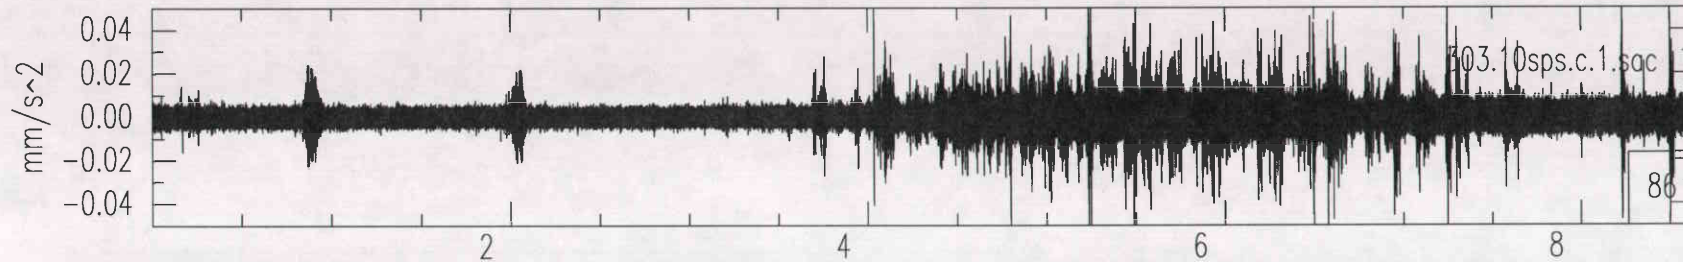

Ambient Ground Vibration Measurements
at the Livingston, Louisiana LIGO Site

Appendix E

LIGO Site Low-Frequency Spectrograms

Spectrograms for Monday, October 30, 1995

Livingston LIGO Corner

Vertical Channel Day 301 Hour 00 - Hour 23
Vertical Channel Day 302 Hour 00 - Hour 23
Vertical Channel Day 303 Hour 00 - Hour 23
Vertical Channel Day 304 Hour 00 - Hour 23

Vertical Channel Day 301 Hour 00 - Hour 23
Vertical Channel Day 302 Hour 00 - Hour 23
Vertical Channel Day 303 Hour 00 - Hour 23
Vertical Channel Day 304 Hour 00 - Hour 23

Livingston LIGO West End

Vertical Channel Day 301 Hour 00 - Hour 23
Vertical Channel Day 302 Hour 00 - Hour 23
Vertical Channel Day 303 Hour 00 - Hour 23
Vertical Channel Day 304 Hour 00 - Hour 23

Livingston Corner Vertical OCT28(301),1995 00:00:00.000

Livingston Corner Vertical OCT29(302),1995 00:00:00.000

Livingston Corner Vertical OCT30(303),1995 00:00:00.000

Livingston Corner Vertical OCT31(304),1995 00:00:00.000

Livingston West End Vertical OCT27(300),1995 23:59:59.999

Livingston West End Vertical OCT28(301),1995 23:59:59.999

Livingston West End Vertical OCT29(302),1995 23:59:59.999

Livingston West End Vertical OCT30(303),1995 23:59:59.999