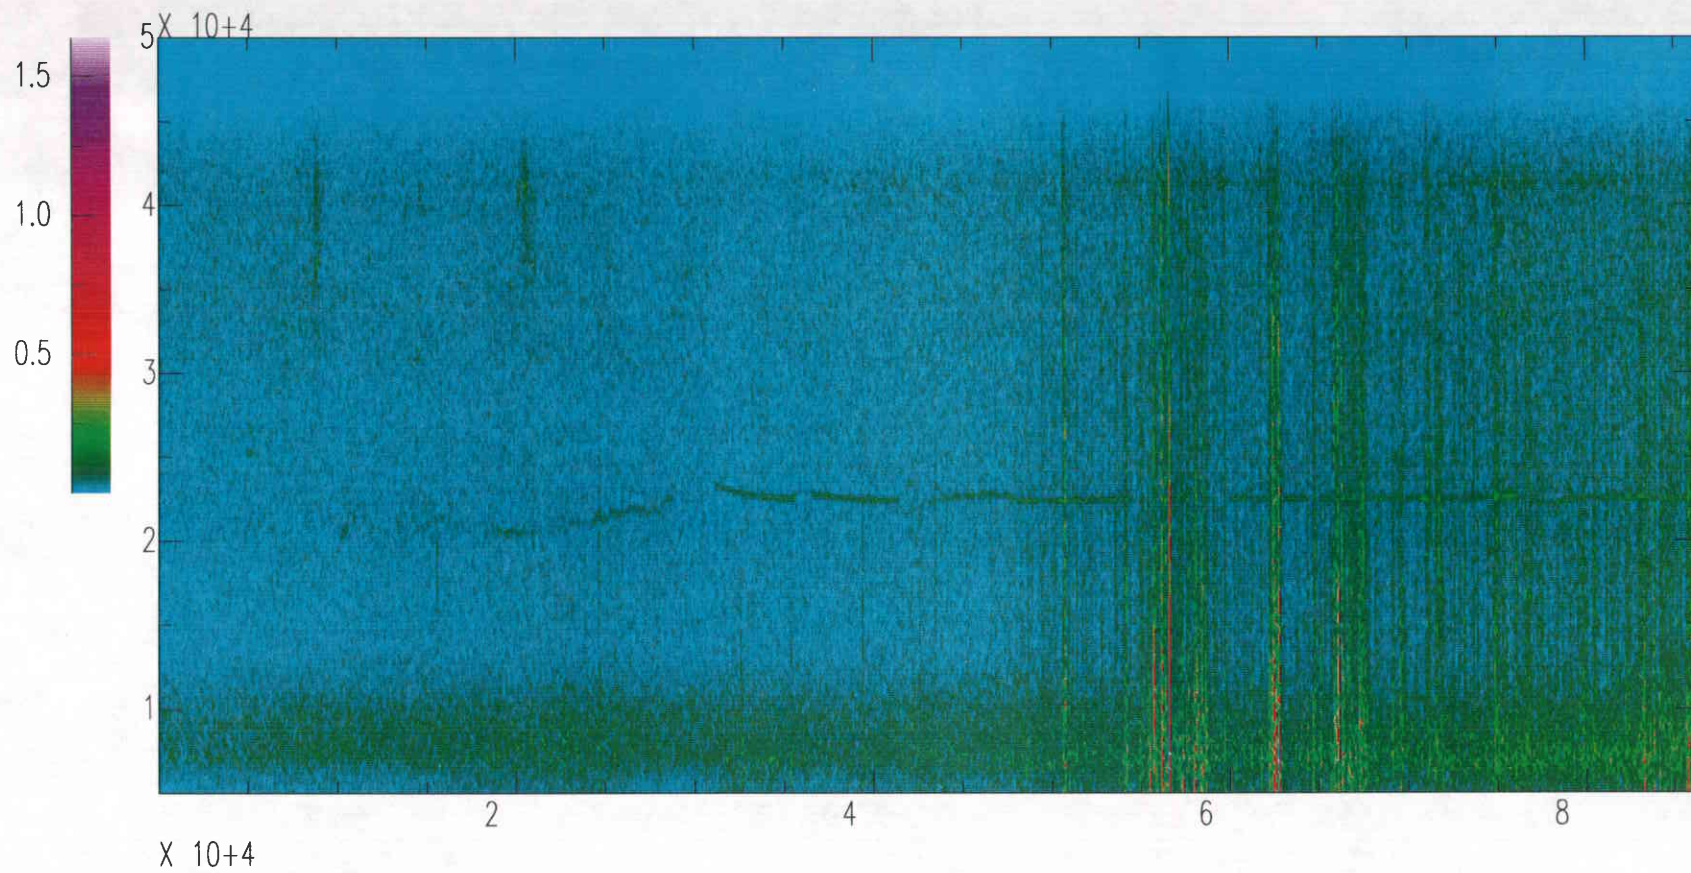

Livingston Corner Infrasound OCT30(303),1995 00:00:00.000