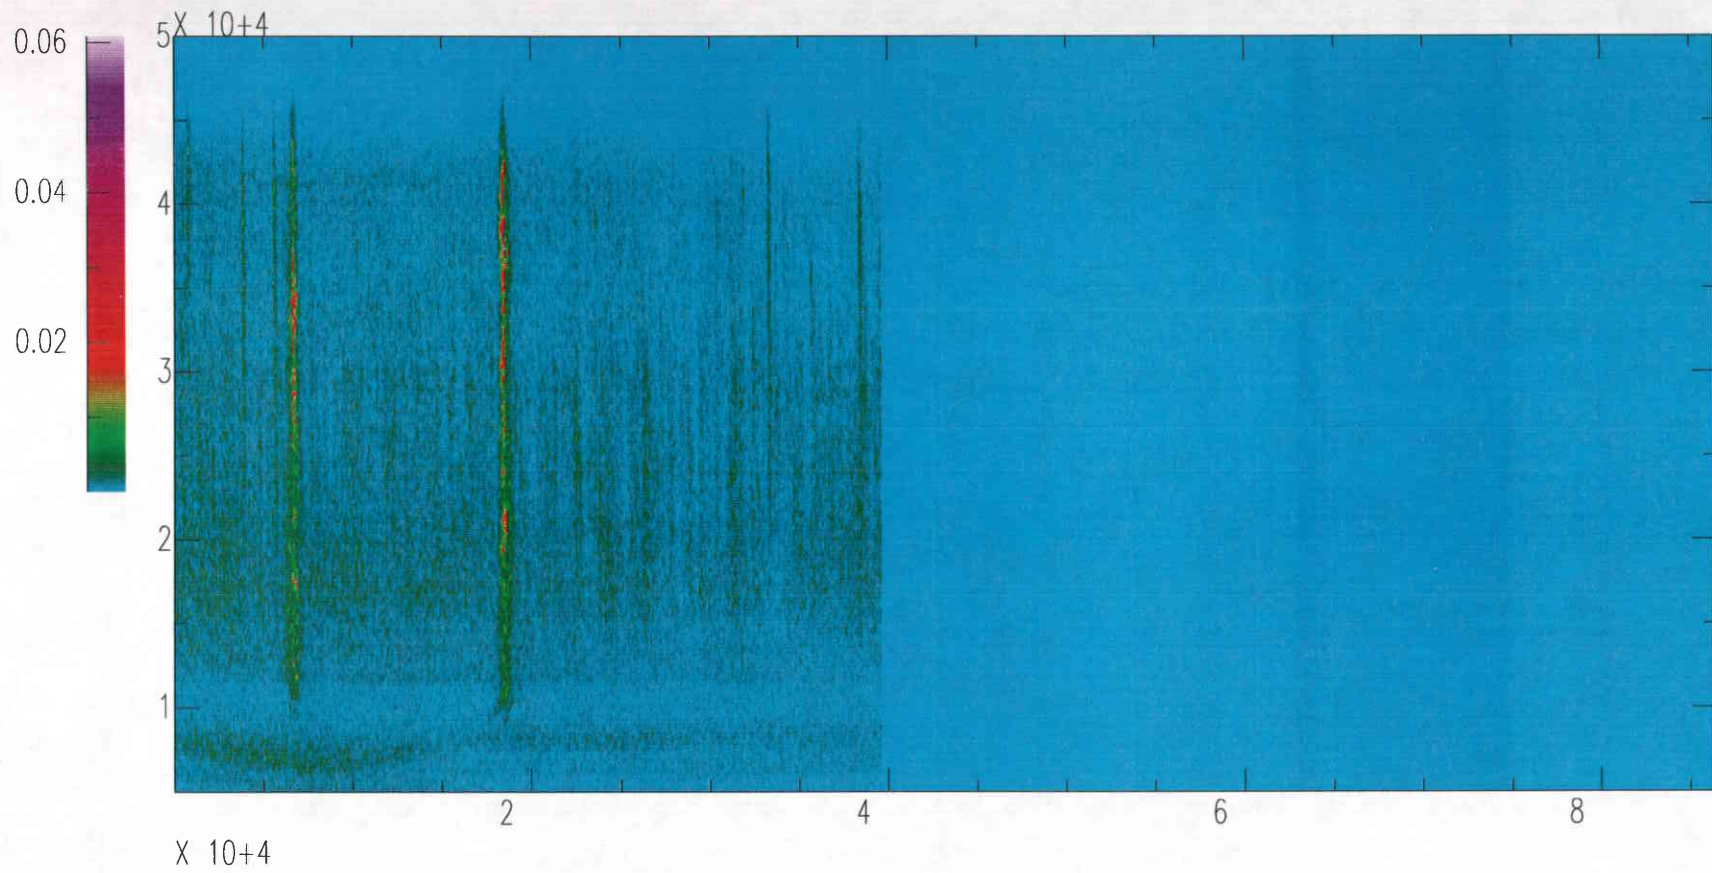

304.10sps.c.4.sac

86

Livingston South End Vertical OCT28(301),1995 00:00:00.000

Livingston South End Vertical OCT29(302),1995 00:00:00.000

Livingston South End Vertical OCT30(303),1995 00:00:00.000

Livingston South End Vertical OCT31(304),1995 00:00:00.000

Livingston West End Vertical OCT27(300),1995 23:59:59.999

Livingston West End Vertical OCT28(301),1995 23:59:59.999

Livingston West End Vertical OCT29(302),1995 23:59:59.999

Livingston West End Vertical OCT30(303),1995 23:59:59.999