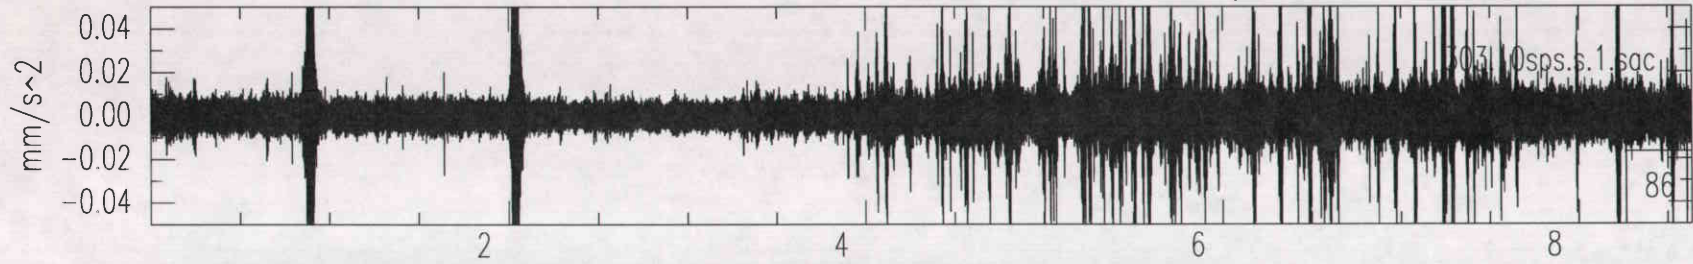

304.10sps.c.4.sac

86

Livingston South End Vertical OCT28(301),1995 00:00:00.000

Livingston South End Vertical OCT29(302),1995 00:00:00.000

Livingston South End Vertical OCT30(303),1995 00:00:00.000

Livingston South End Vertical OCT31(304),1995 00:00:00.000

Livingston West End Vertical OCT27(300),1995 23:59:59.999

Livingston West End Vertical OCT28(301),1995 23:59:59.999

Livingston West End Vertical OCT29(302),1995 23:59:59.999

Livingston West End Vertical OCT30(303),1995 23:59:59.999