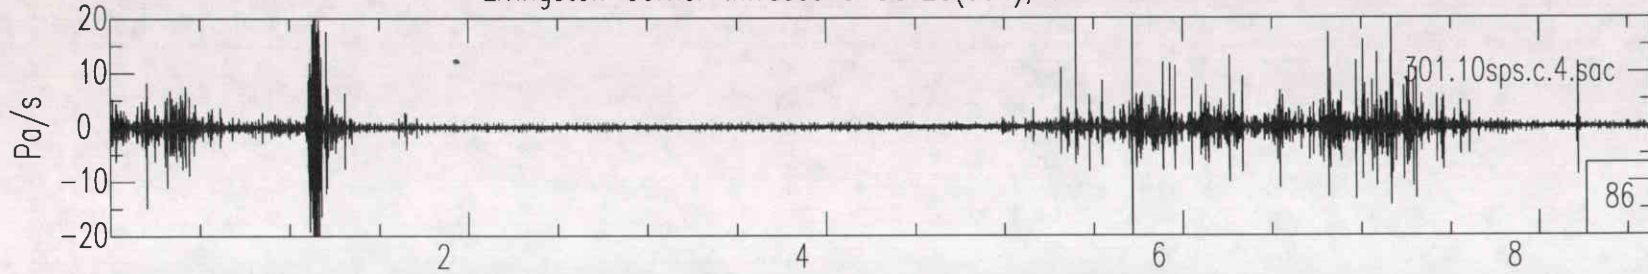

Livingston Corner Infrasond OCT28(301),1995 00:00:00.000