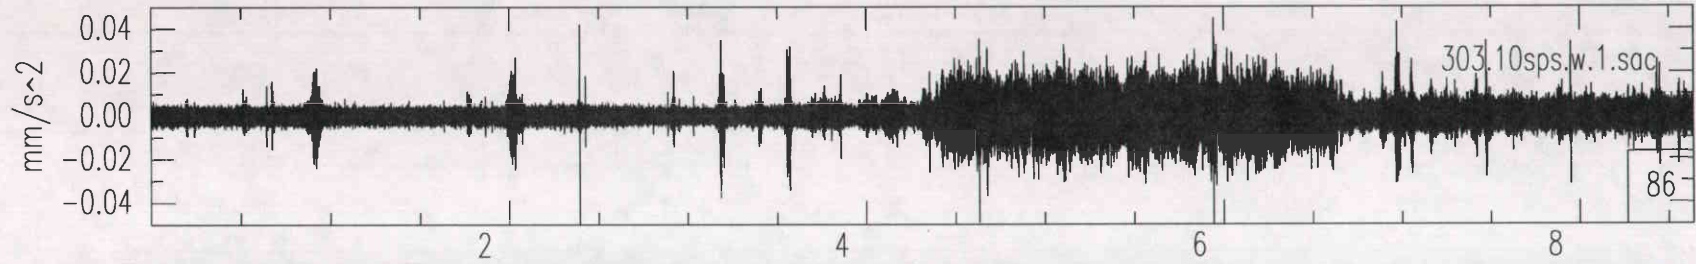

304.10sps.c.4.sac

86

Livingston South End Vertical OCT28(301),1995 00:00:00.000

Livingston South End Vertical OCT29(302),1995 00:00:00.000

Livingston South End Vertical OCT30(303),1995 00:00:00.000

Livingston South End Vertical OCT31(304),1995 00:00:00.000

Livingston West End Vertical OCT27(300),1995 23:59:59.999

Livingston West End Vertical OCT28(301),1995 23:59:59.999

Livingston West End Vertical OCT29(302),1995 23:59:59.999

Livingston West End Vertical OCT30(303),1995 23:59:59.999