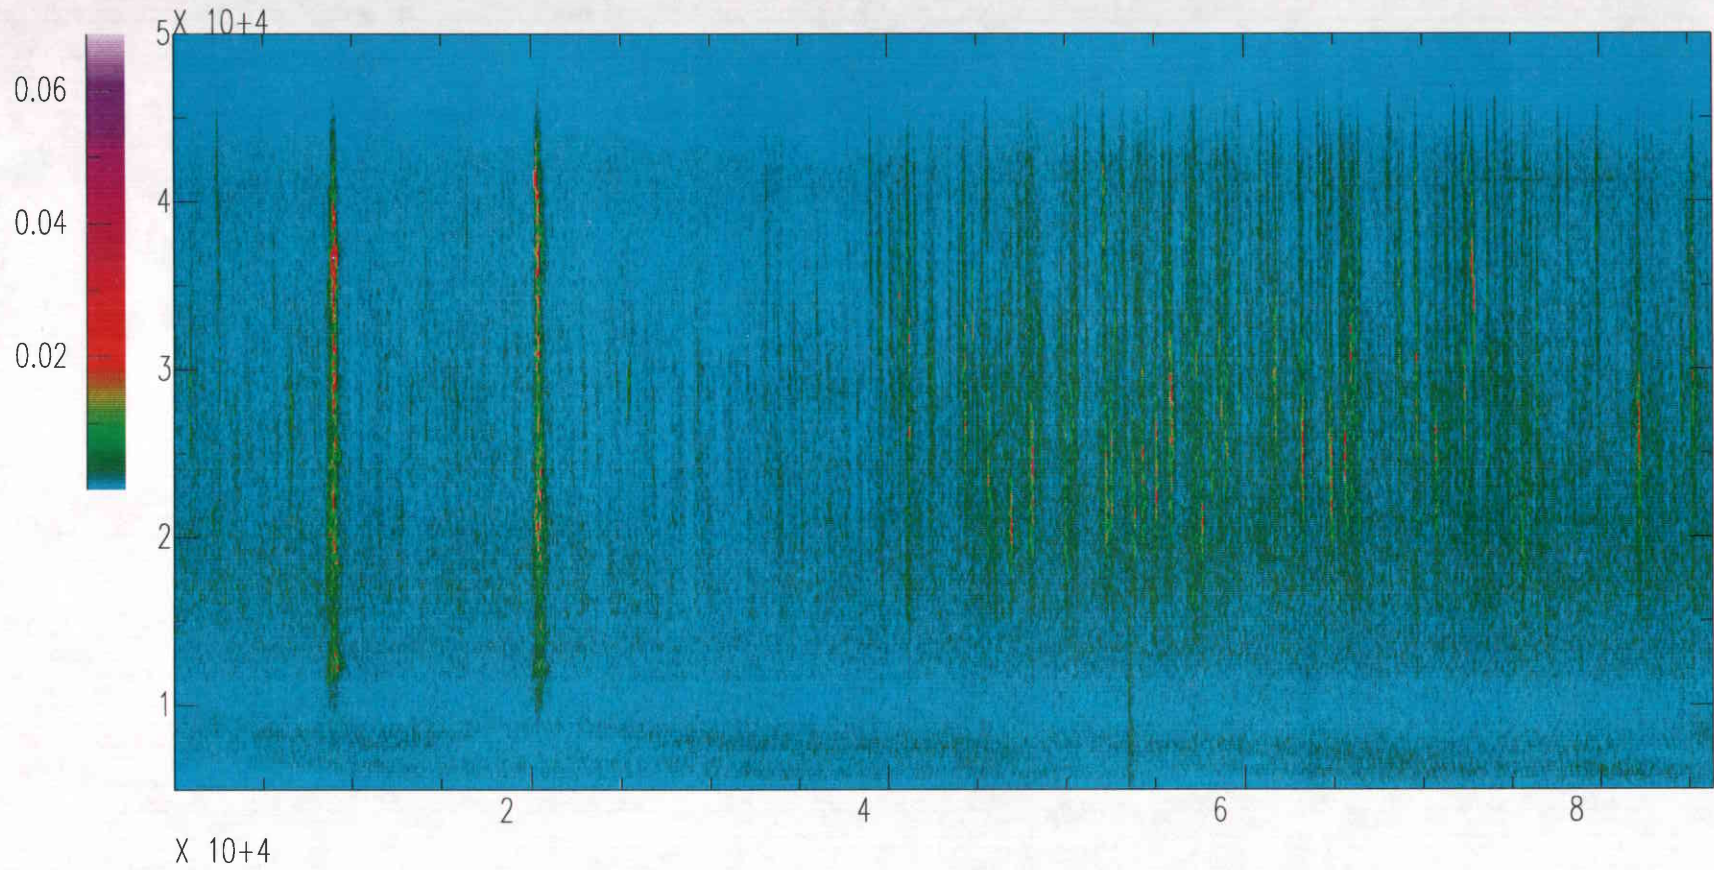

Ambient Ground Vibration Measurements
at the Livingston, Louisiana LIGO Site

Appendix E

LIGO Site Low-Frequency Spectrograms

Spectrograms for Monday, October 30, 1995

Livingston LIGO Corner

Vertical Channel Day 301 Hour 00 - Hour 23
Vertical Channel Day 302 Hour 00 - Hour 23
Vertical Channel Day 303 Hour 00 - Hour 23
Vertical Channel Day 304 Hour 00 - Hour 23

Livingston Corner Vertical OCT28(301),1995 00:00:00.000

Livingston Corner Vertical OCT29(302),1995 00:00:00.000

Livingston Corner Vertical OCT30(303),1995 00:00:00.000

Livingston Corner Vertical OCT31(304),1995 00:00:00.000

304.10sps.c.4.sac

86

Livingston South End Vertical OCT28(301),1995 00:00:00.000

Livingston South End Vertical OCT29(302),1995 00:00:00.000

Livingston South End Vertical OCT30(303),1995 00:00:00.000

Livingston South End Vertical OCT31(304),1995 00:00:00.000

Livingston West End Vertical OCT27(300),1995 23:59:59.999

Livingston West End Vertical OCT28(301),1995 23:59:59.999

Livingston West End Vertical OCT29(302),1995 23:59:59.999

Livingston West End Vertical OCT30(303),1995 23:59:59.999