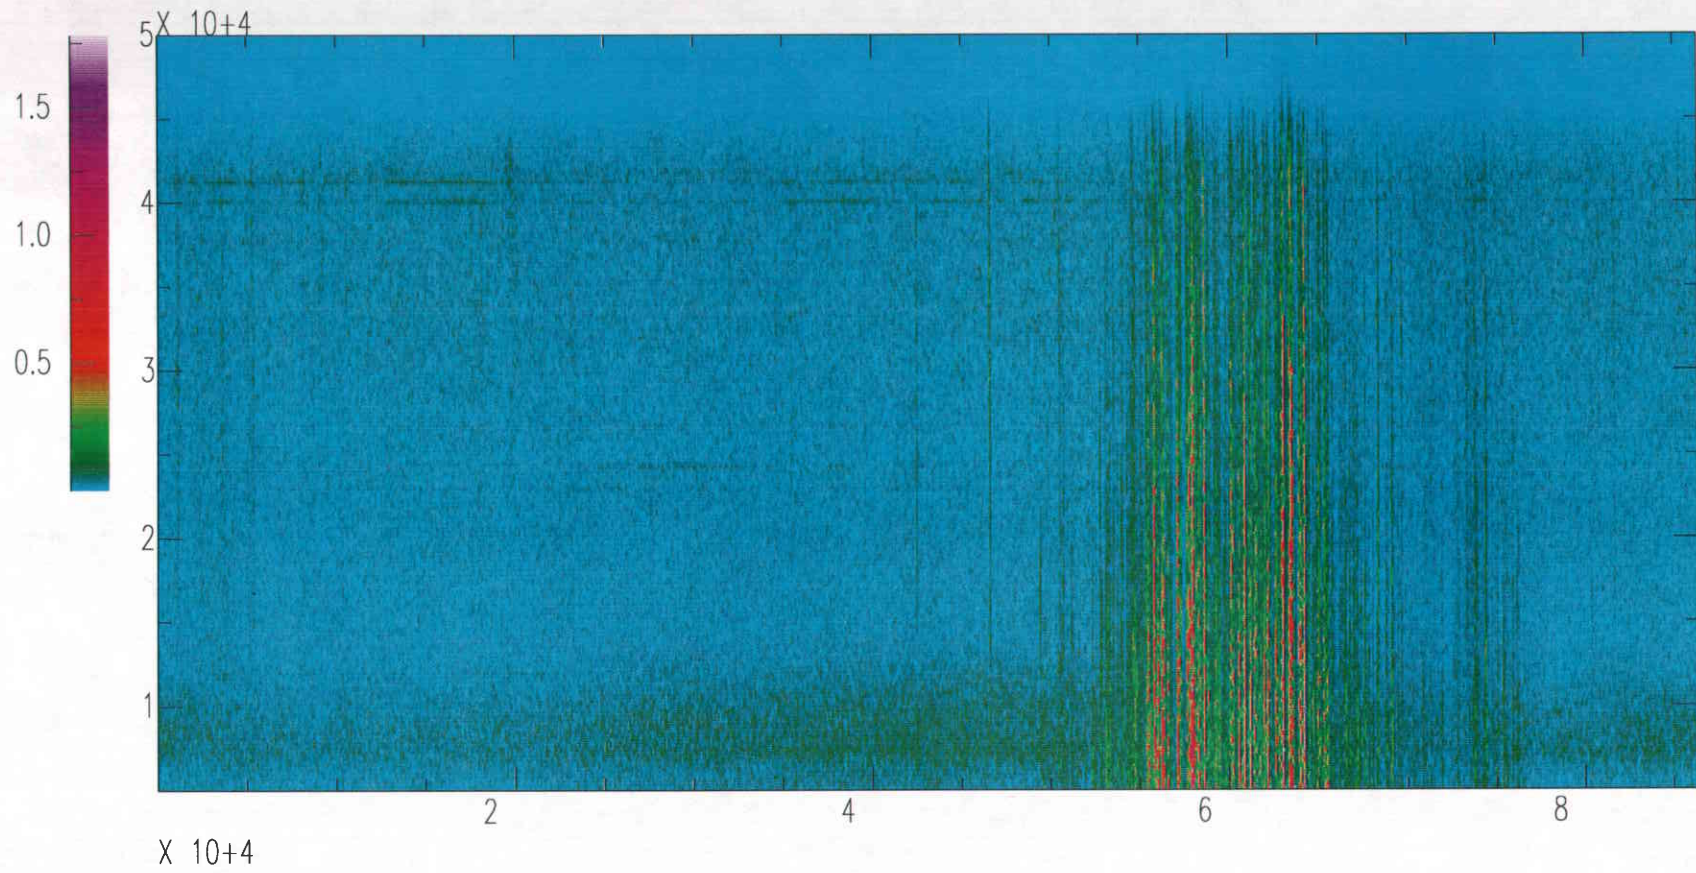

Livingston Corner Infrasound OCT29(302),1995 00:00:00.000