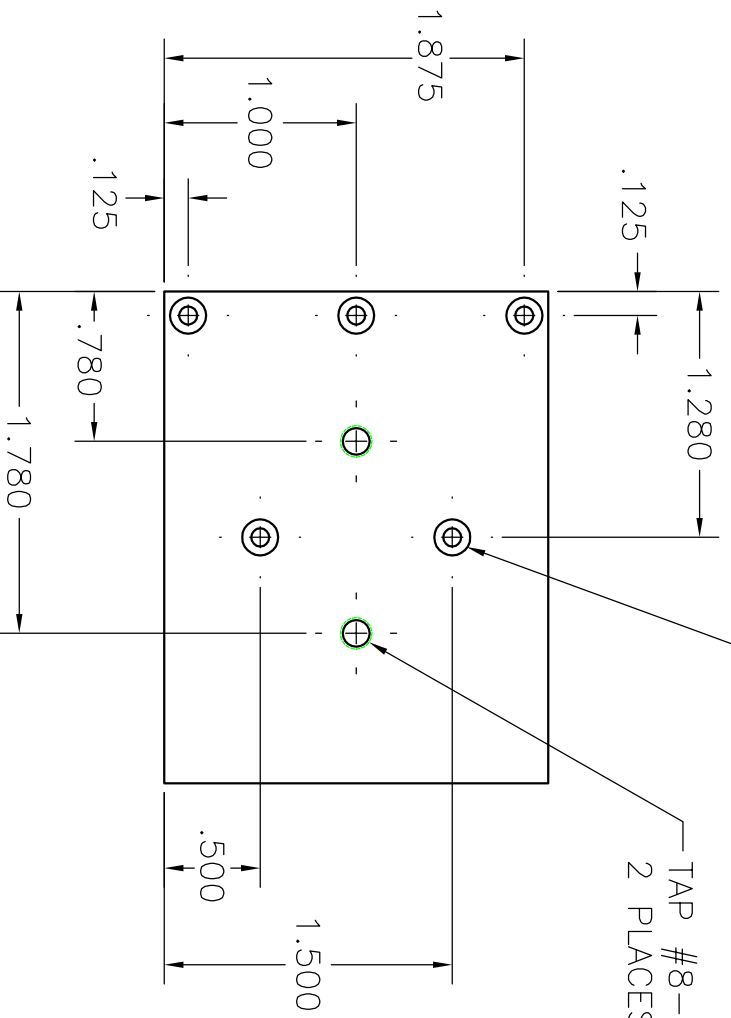

C'BORE ϕ .188
 C'DEPTH .125
 ϕ .094 THRU
 5 PLACES

TAP #8-32 THRU
 2 PLACES

UF LIGO

WILLIAMS, LUKE

ALIGO IO EOM

LONG TEFLON SPACER

SCALE: NTS (INCHES)

D0902170-v1

DATE: SEPTEMBER 14, 2009

MATERIAL: TEFLON