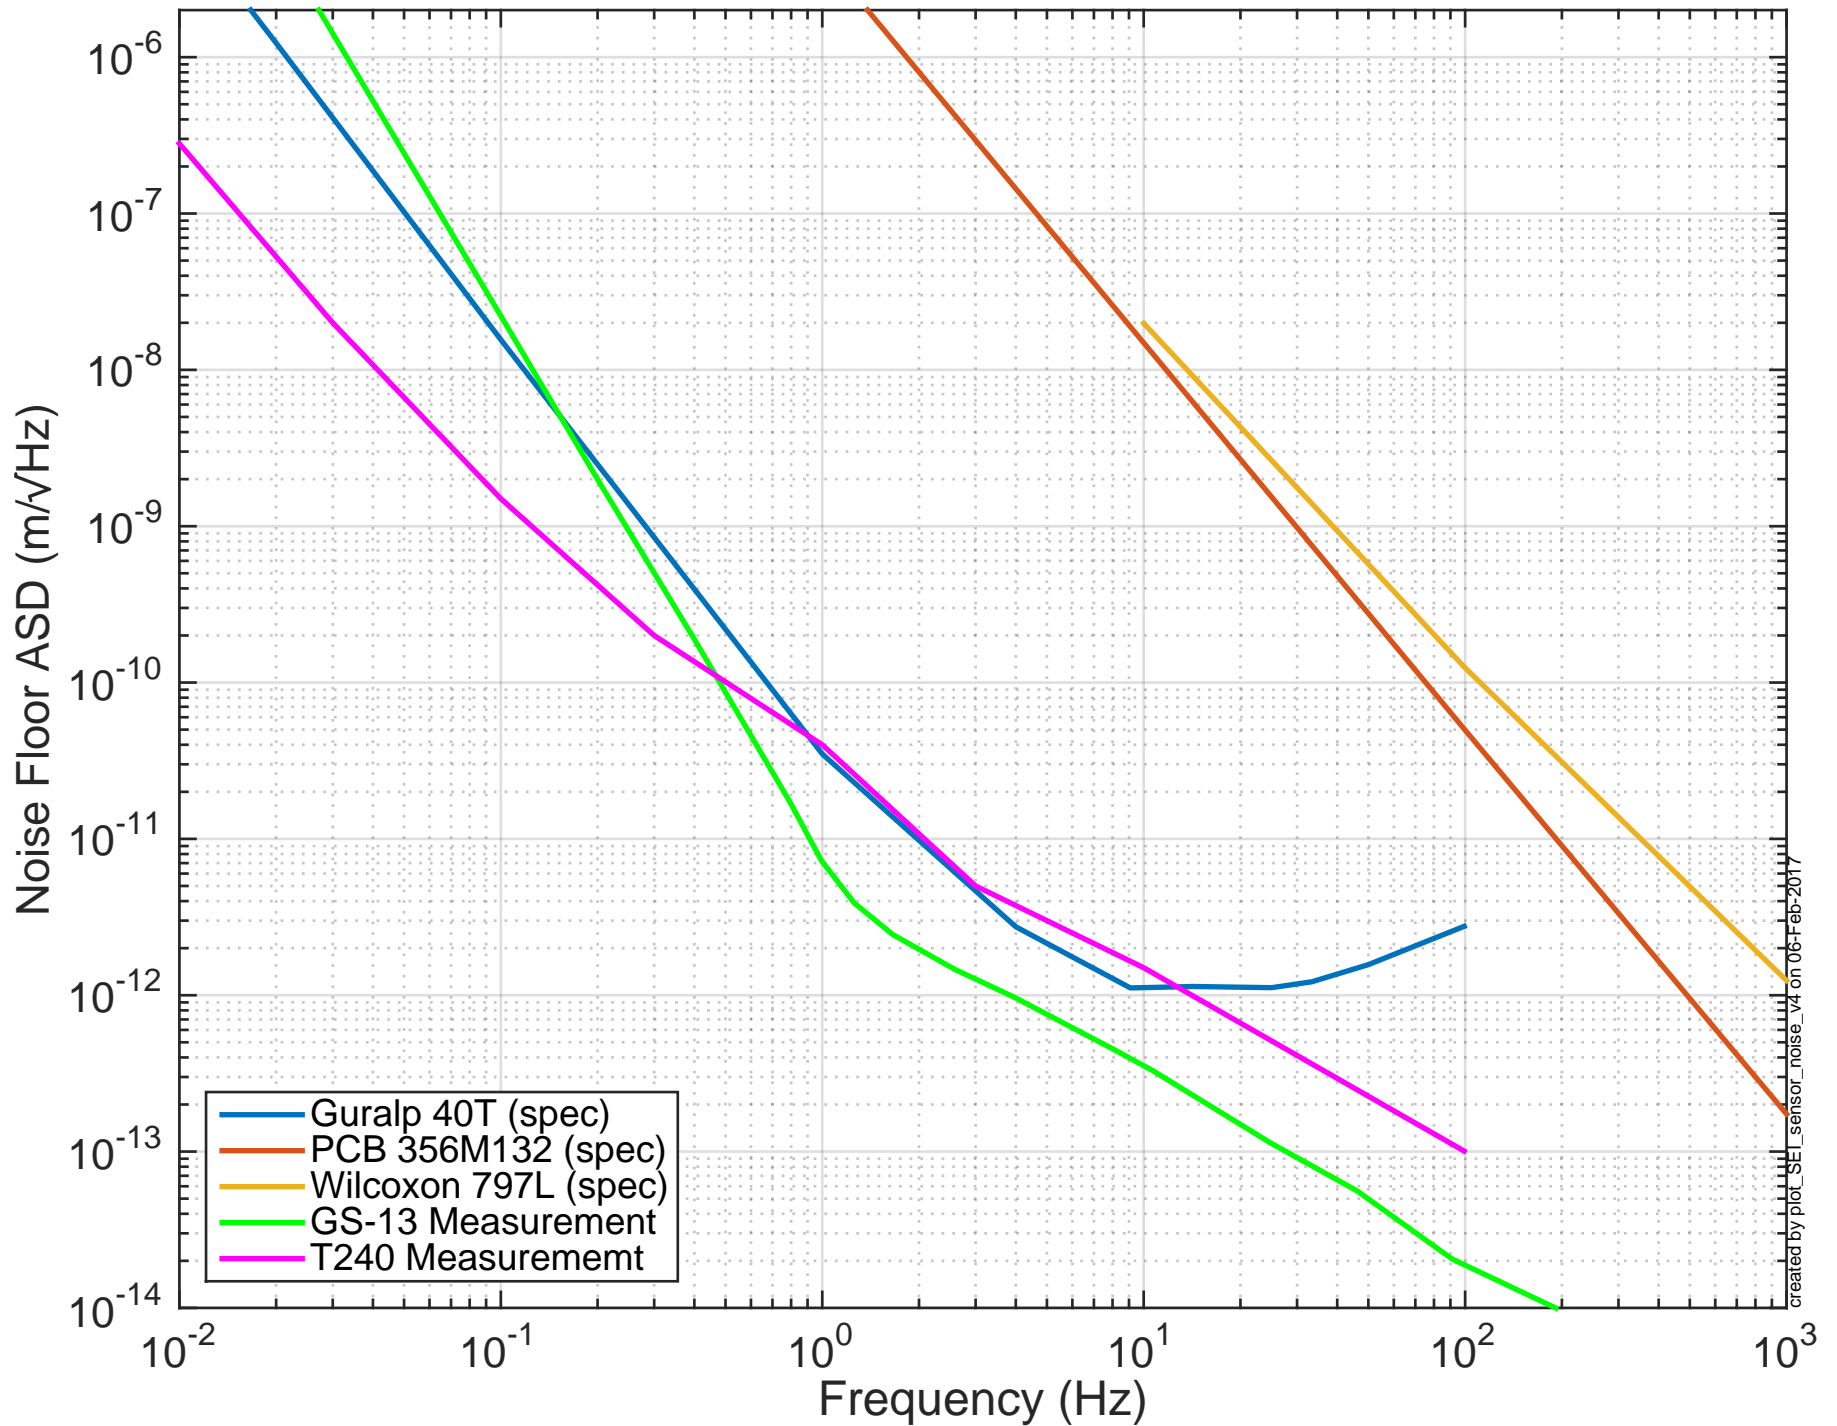

Noise estimates for PEM sensors, T0900450-v4

created by plot_sensor_noise_v4 on 06-Feb-2017