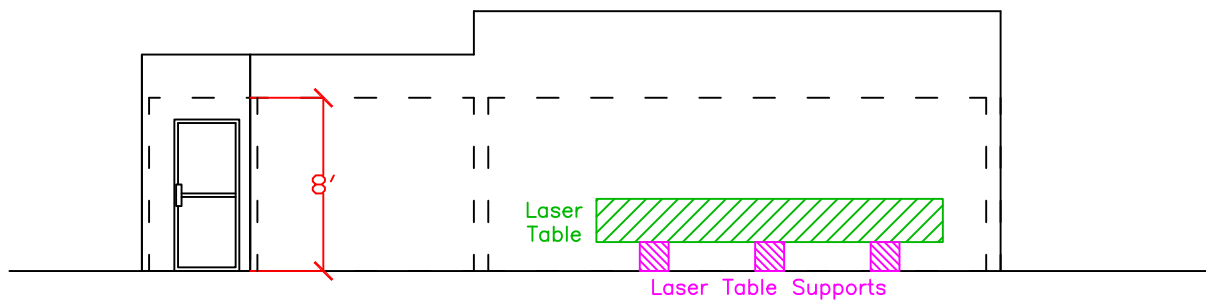

West View

North View

Sketch –
Laser Area Enclosure

LIGO-D1000735-v2

April 30, 2010
R. Savage