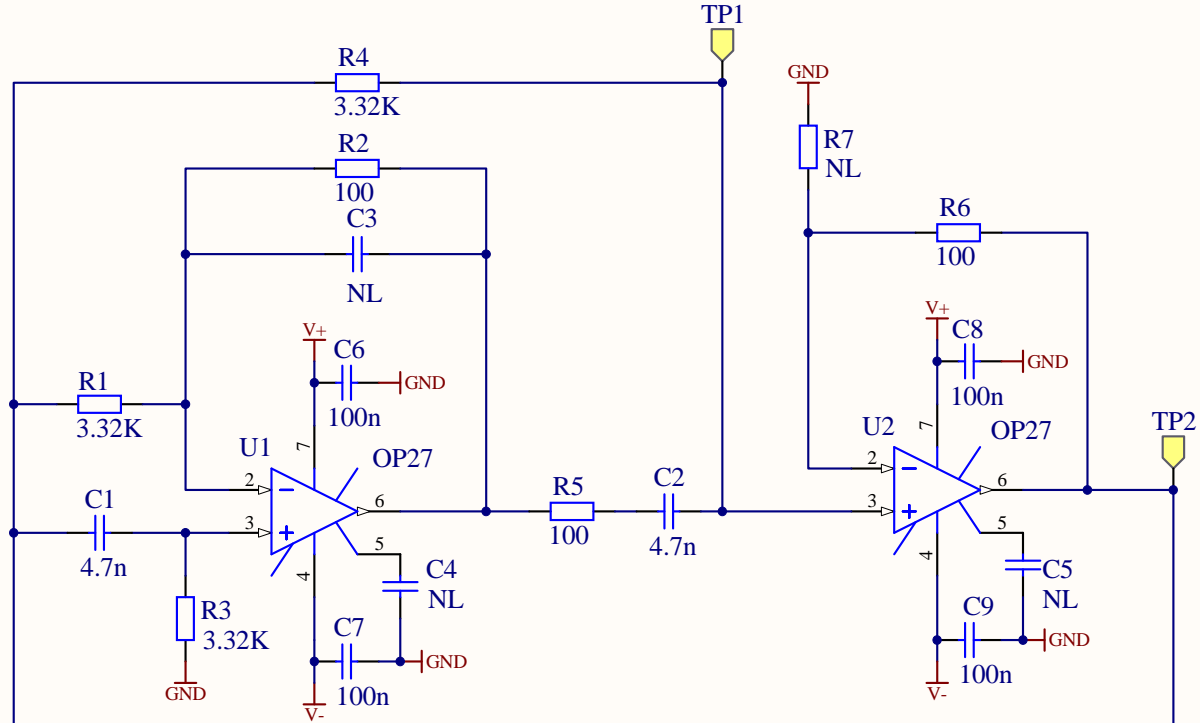

- PN1 M3 standoff, 12mm
- PN2 M3 standoff, 12mm
- PN3 M3 standoff, 12mm
- PN4 M3 standoff, 12mm

Digi-Key
24434K-ND

- PN5 M3 pan, 8mm
- PN6 M3 pan, 8mm
- PN7 M3 pan, 8mm
- PN8 M3 pan, 8mm
- PN9 M3 pan, 8mm
- PN10 M3 pan, 8mm
- PN11 M3 pan, 8mm
- PN12 M3 pan, 8mm

CM daughter board

Title			Servo Notch for a PZT actuator		
Size	Number	Revision			
A	D1000798	1			
Date:	4/3/2010	Sheet 1 of 1			
File:	C:\Users\...\ServoNotch1.SchDoc	Drawn By:		Daniel Sigg	