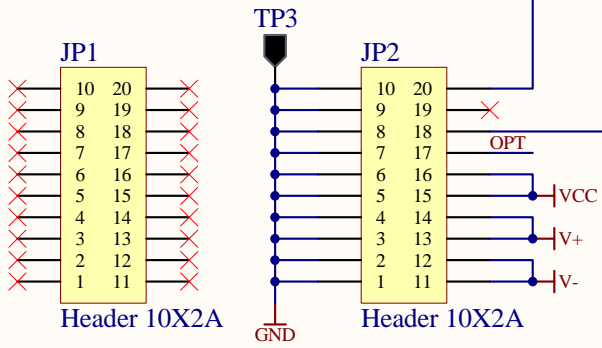

- PN1 M3 standoff, 12mm
- PN2 M3 standoff, 12mm
- PN3 M3 standoff, 12mm
- PN4 M3 standoff, 12mm

Digi-Key
24434K-ND

- PN5 M3 pan, 8mm
- PN6 M3 pan, 8mm
- PN7 M3 pan, 8mm
- PN8 M3 pan, 8mm
- PN9 M3 pan, 8mm
- PN10 M3 pan, 8mm
- PN11 M3 pan, 8mm
- PN12 M3 pan, 8mm

CM daughter board

Title			Servo Notch for a PZT actuator		
Size	Number	Revision			
A	D1000798	1			
Date:	4/3/2010	Sheet 1 of 1			
File:	C:\Users\...\ServoNotch1.SchDoc	Drawn By:		Daniel Sigg	