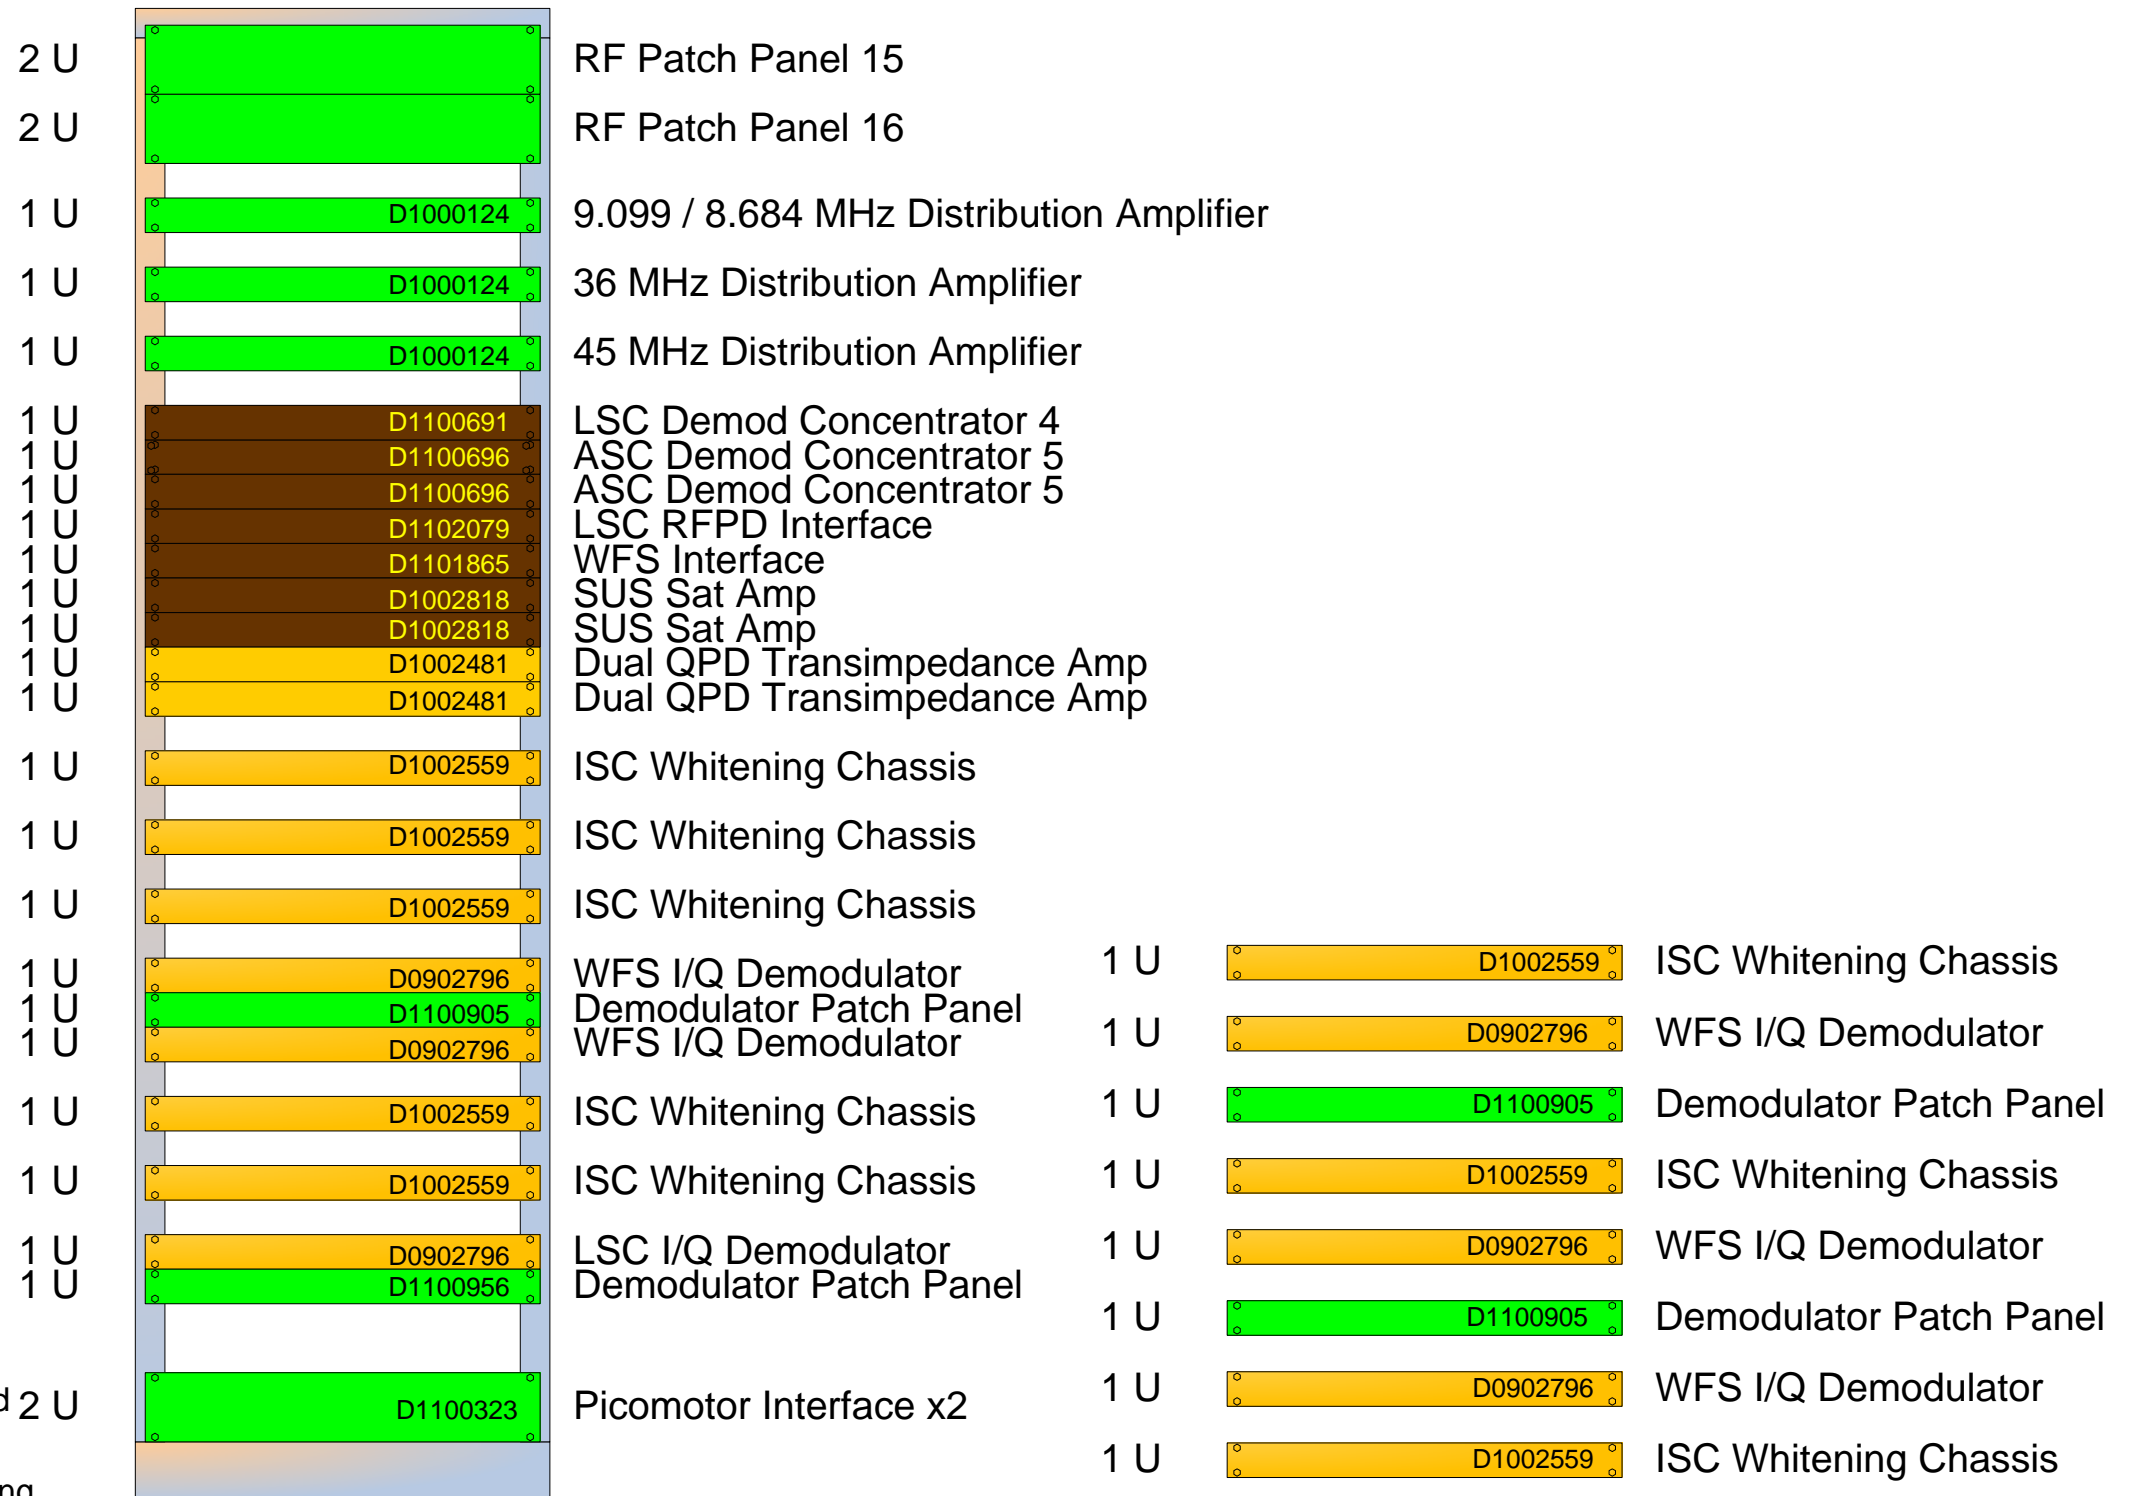

# ISC R3

ISC LVEA HAM 6 Rack R3 Layout

41 U

## Color Key

- 1 U  Installed
- 1 U  Ready for installation
- 1 U  Built but not fully tested
- 1 U  Still being built
- 1 U  Not even started building
- 1 U  TBD

Status as of 10 November 2011

LIGO-D1001426-v4