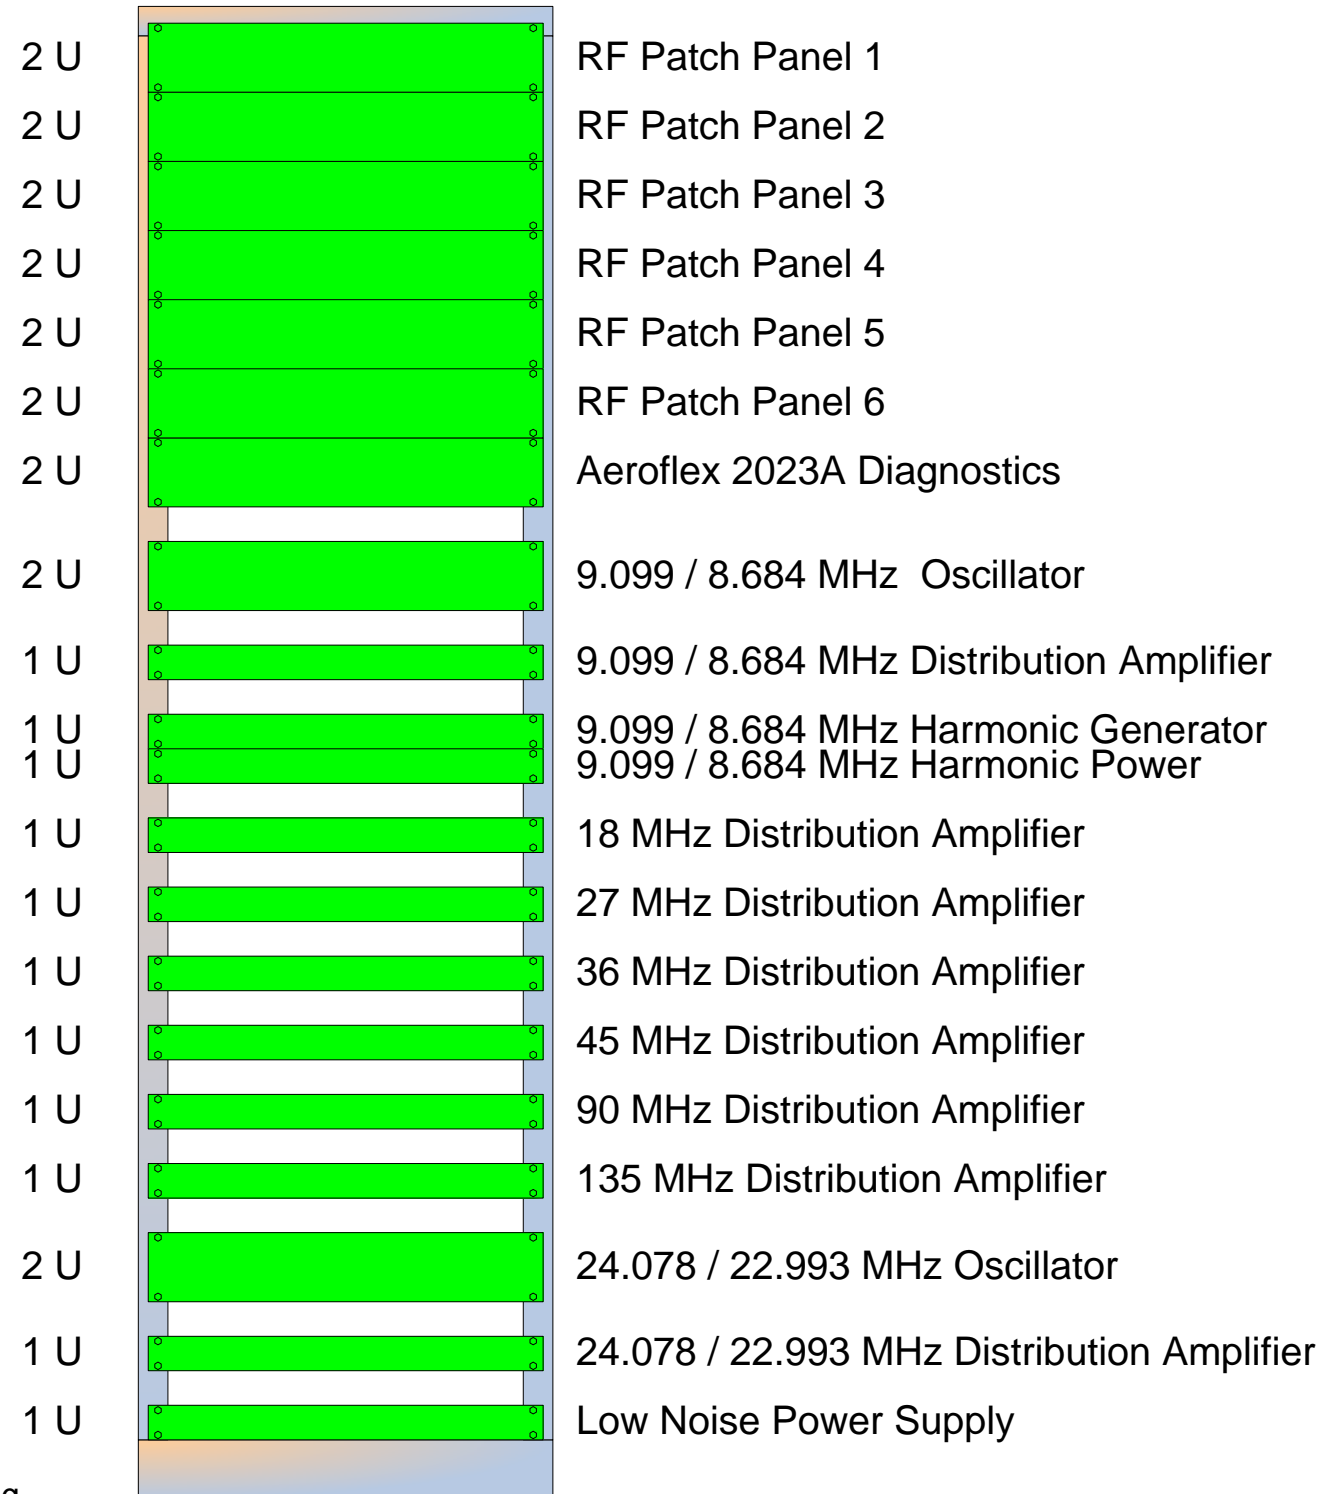

# LVEA Equipment Room Rack C1

41 U

## Color Key

- 1 U  Installed
- 1 U  Ready for installation
- 1 U  Built but not fully tested
- 1 U  Still being built
- 1 U  Not even started building
- 1 U  TBD

Status as of 20 September 2011

LIGO-D1001427-v3