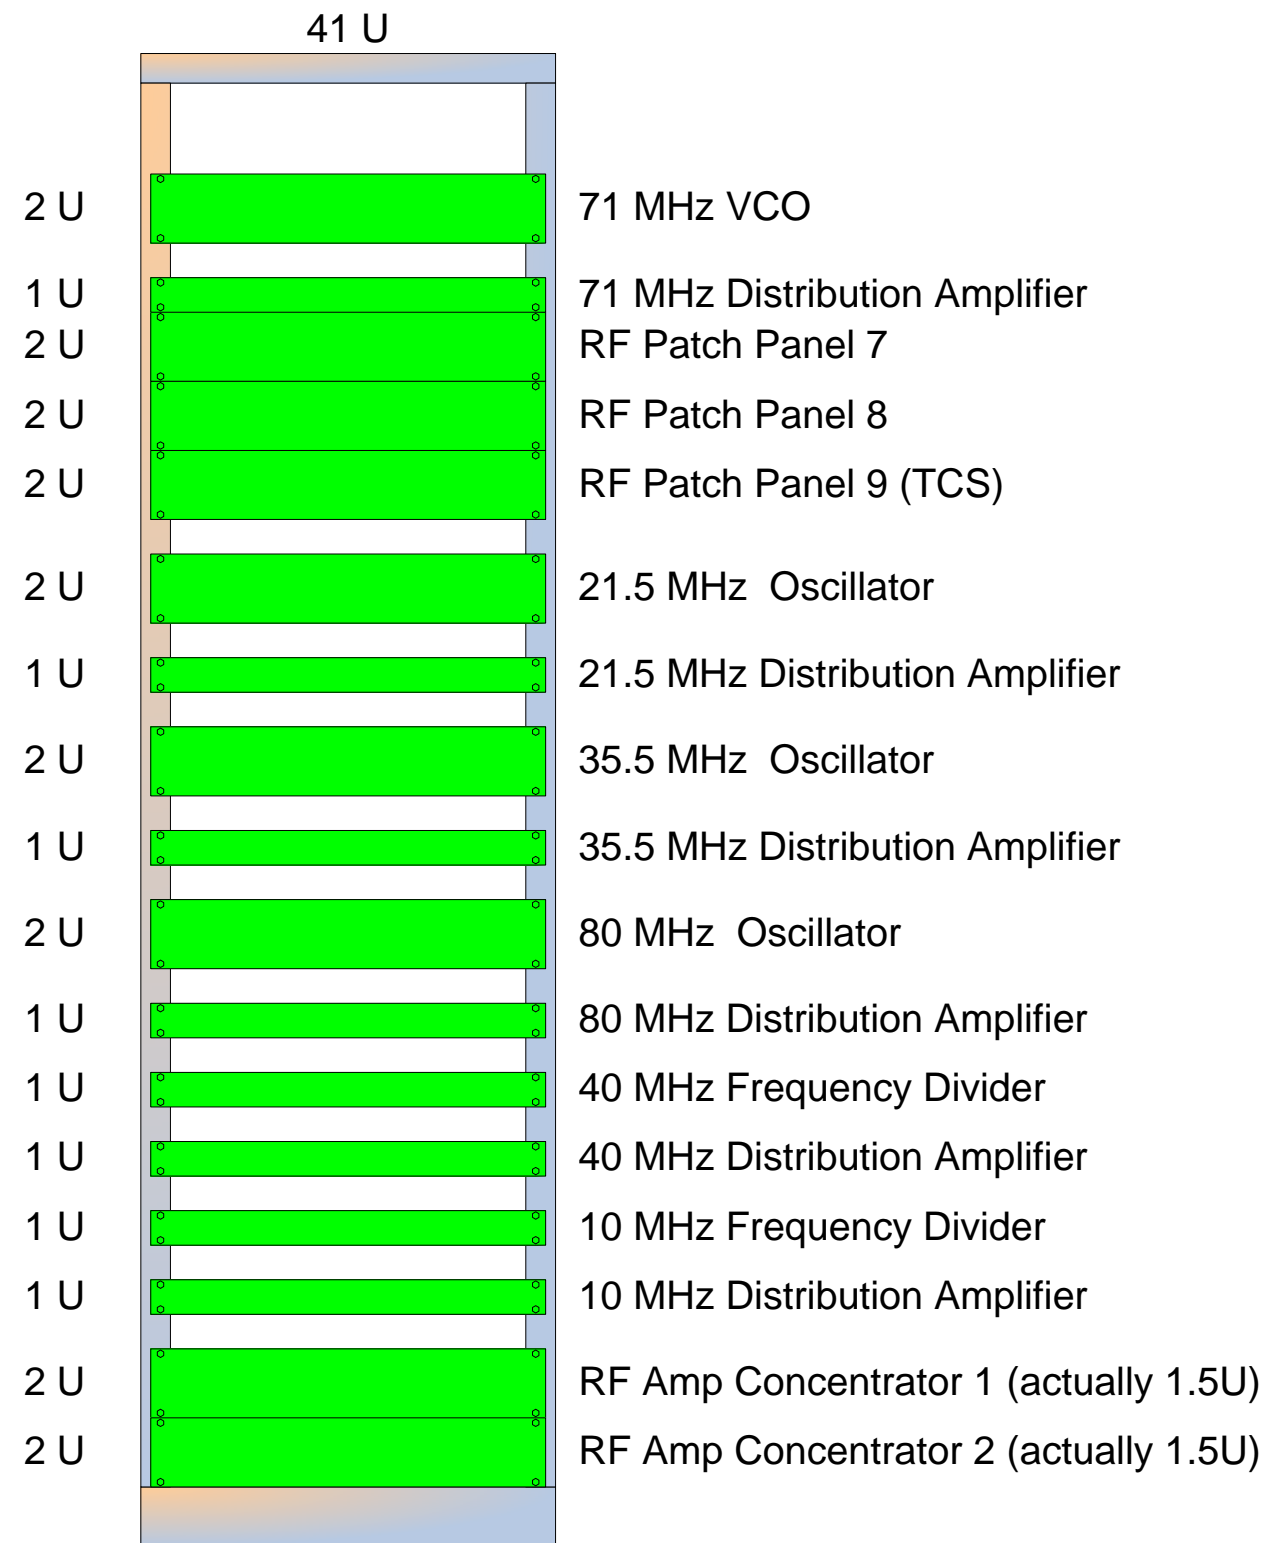

LVEA Equipment Room Rack C2