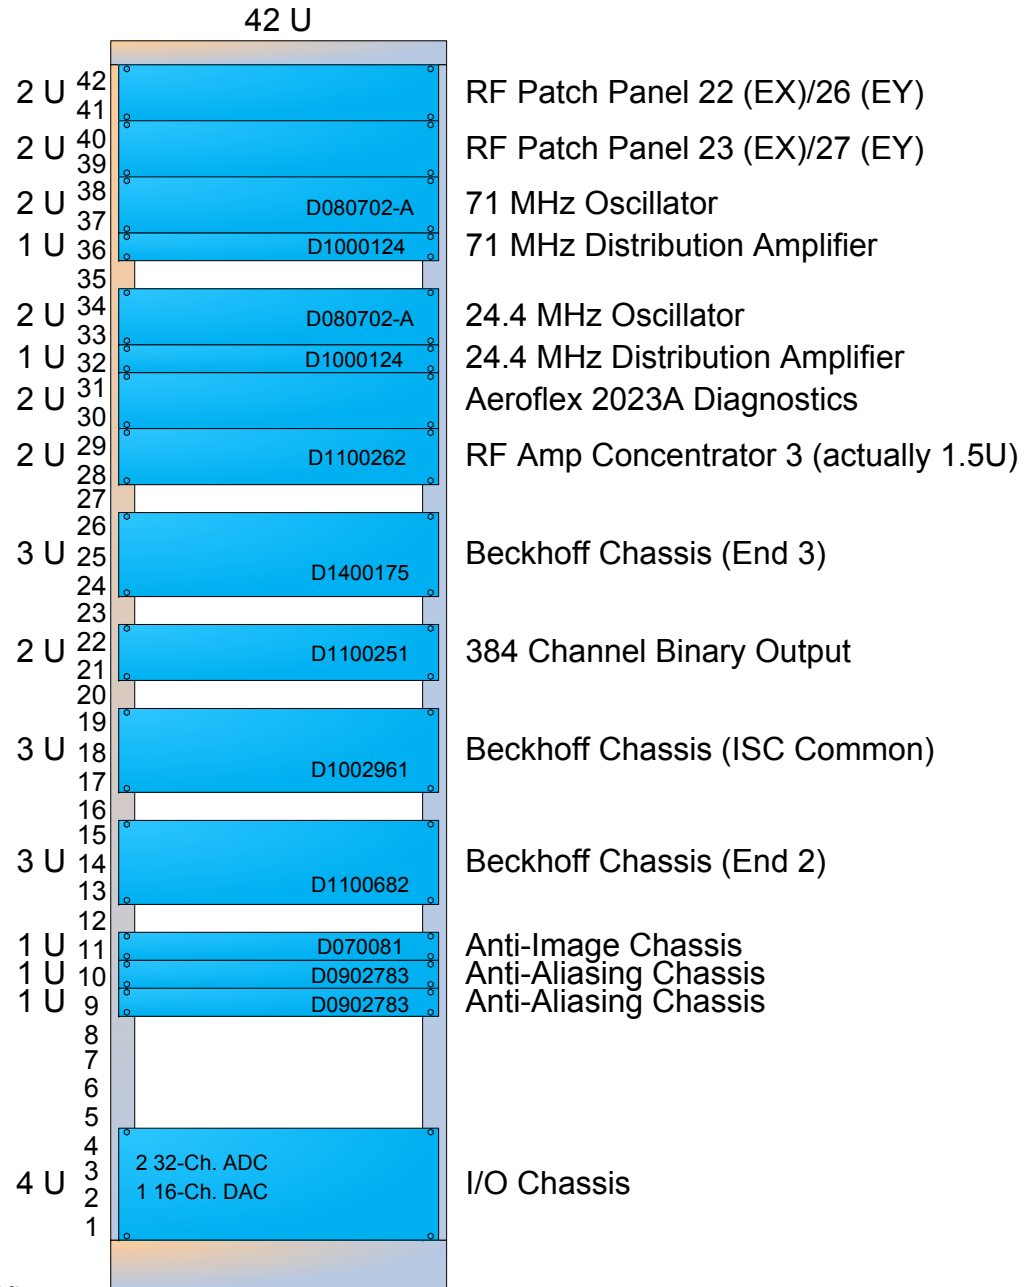

ISC End Station Remote Rack Layout

Color Key

- 1 U Installed
- 1 U Ready for installation
- 1 U Built but not fully tested
- 1 U Still being built
- 1 U Not even started building
- 1 U TBD

Status as of 5 June 2013

LIGO-D1001459-v11