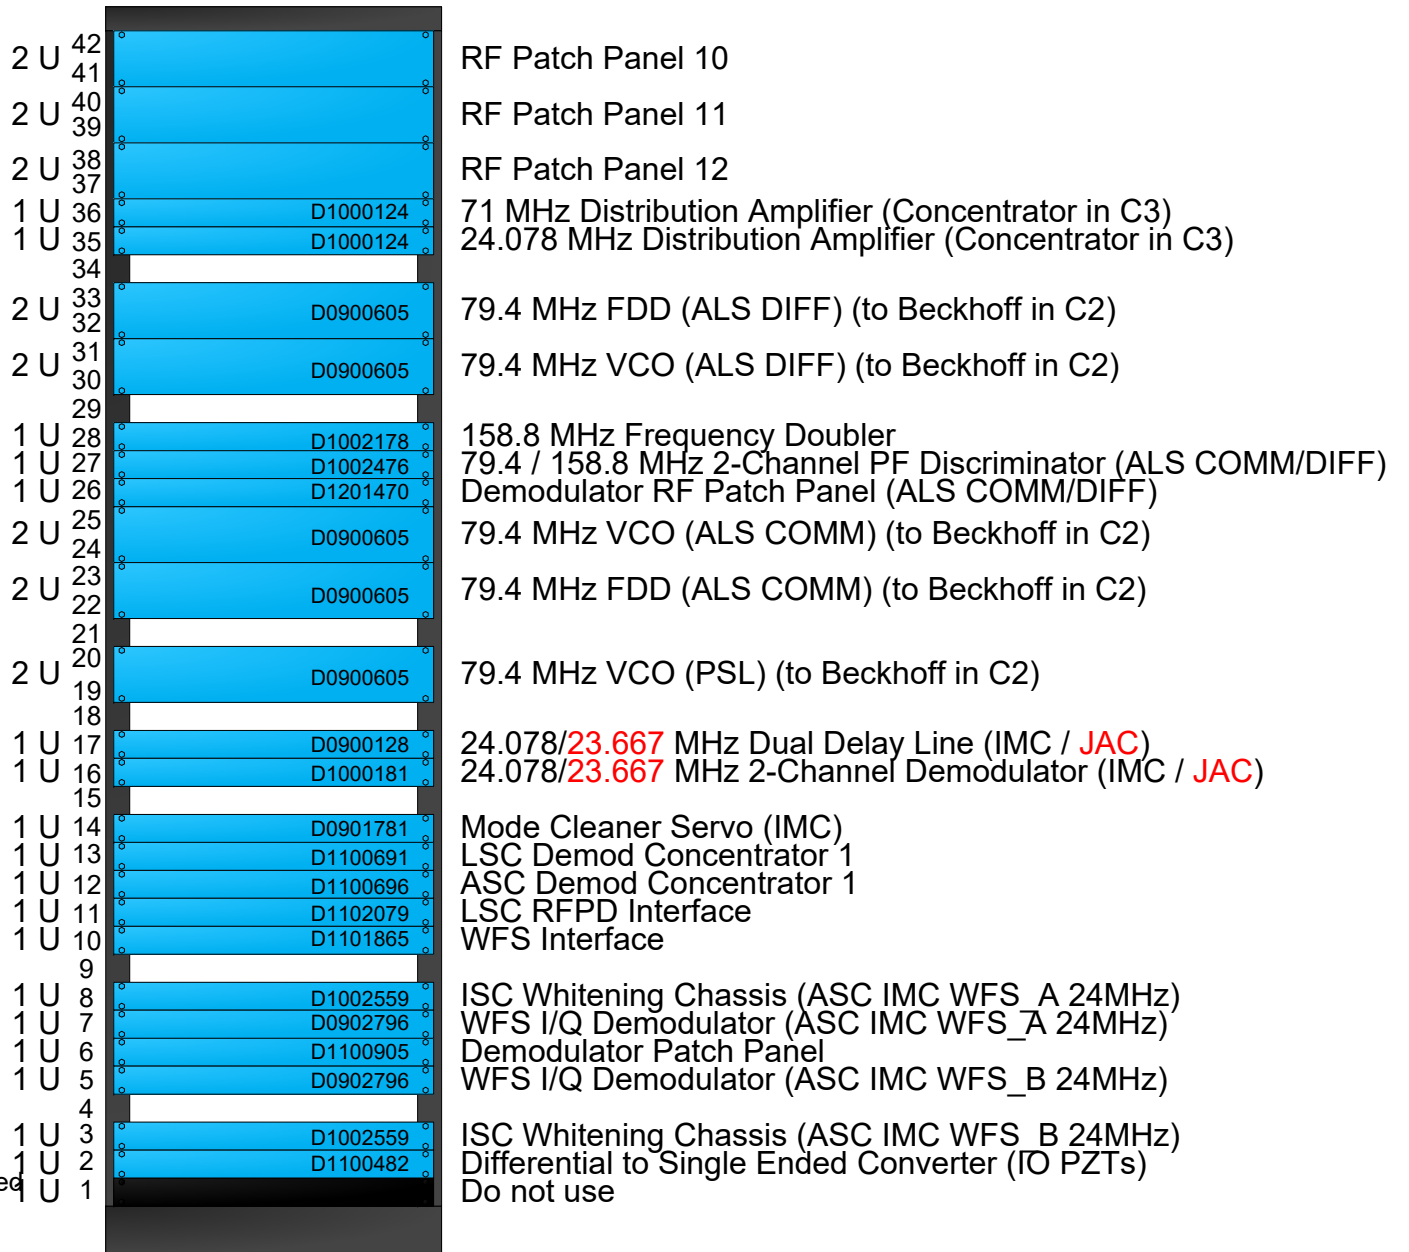

ISC R1

LVEA IMC and ALS Rack R1 Layout

42 U

Color Key

- 1 U Installed
- 1 U Ready for installation
- 1 U Built but not fully tested
- 1 U Still being built
- 1 U Planned/Future JAC
- 1 U TBD

17 April, 2017

LIGO-D1001460-v13