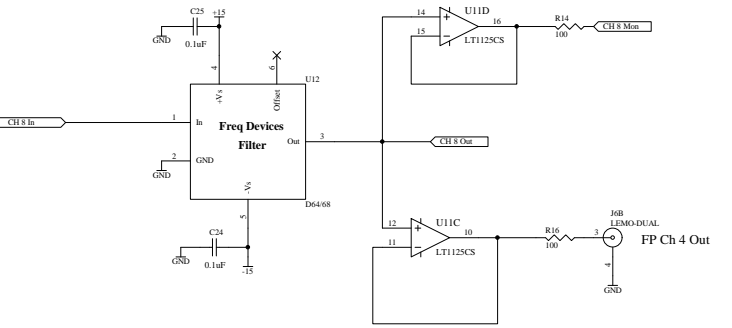

Nominal Filter Response is 7570 Hz, 4dB ripple, 60dB atten, 5th order Elliptic LPF

F.P. Input Clock (optional)