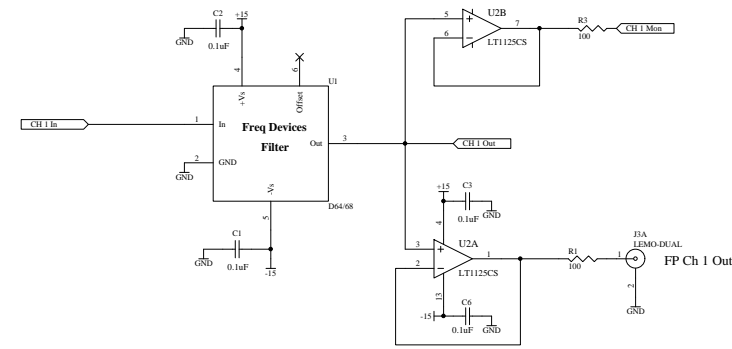

Nominal Filter Response is 7570 Hz, 4dB ripple, 60dB atten, 5th order Elliptic LPF

F.P. Input Clock (optional)