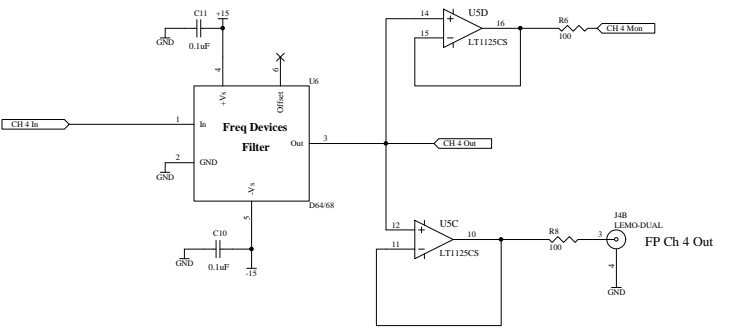

Nominal Filter Response is 7570 Hz, 4dB ripple, 60dB atten, 5th order Elliptic LPF

F.P. Input Clock (optional)