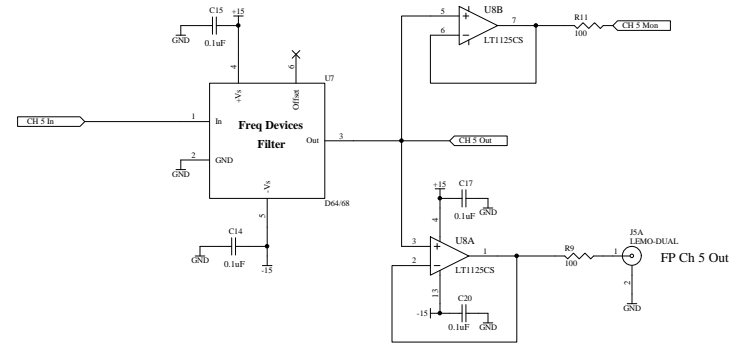

Nominal Filter Response is 7570 Hz, 4dB ripple, 60dB atten, 5th order Elliptic LPF

F.P. Input Clock (optional)