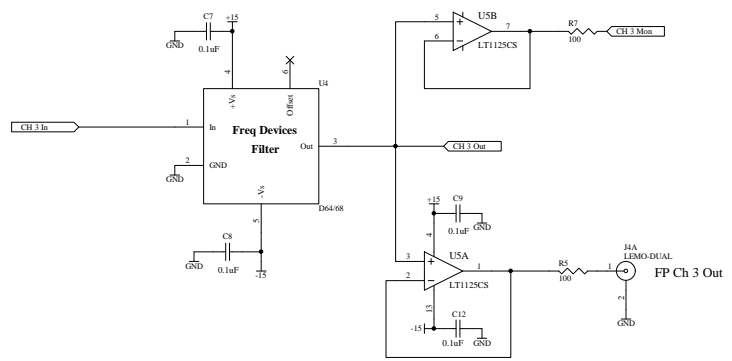

Nominal Filter Response is 7570 Hz, 4dB ripple, 60dB atten, 5th order Elliptic LPF

F.P. Input Clock (optional)