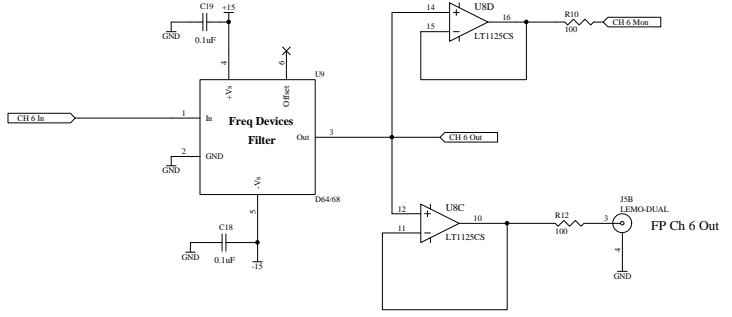

Nominal Filter Response is 7570 Hz, 4dB ripple, 60dB atten, 5th order Elliptic LPF

F.P. Input Clock (optional)