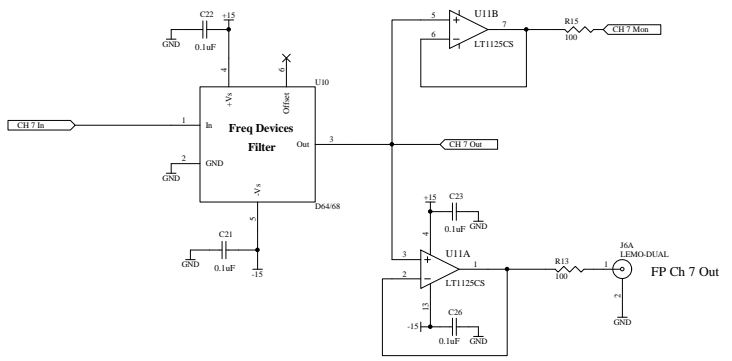

Nominal Filter Response is 7570 Hz, 4dB ripple, 60dB atten, 5th order Elliptic LPF

F.P. Input Clock (optional)