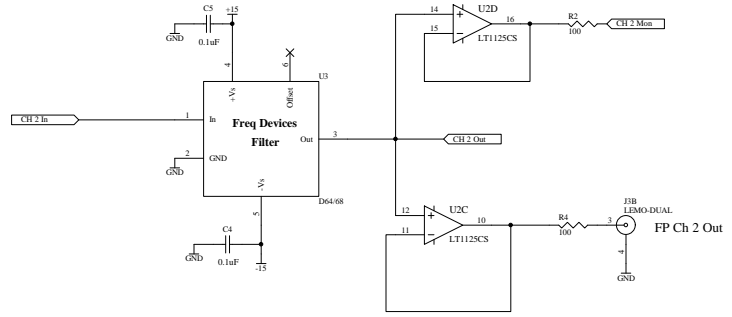

Nominal Filter Response is 7570 Hz, 4dB ripple, 60dB atten, 5th order Elliptic LPF

F.P. Input Clock (optional)