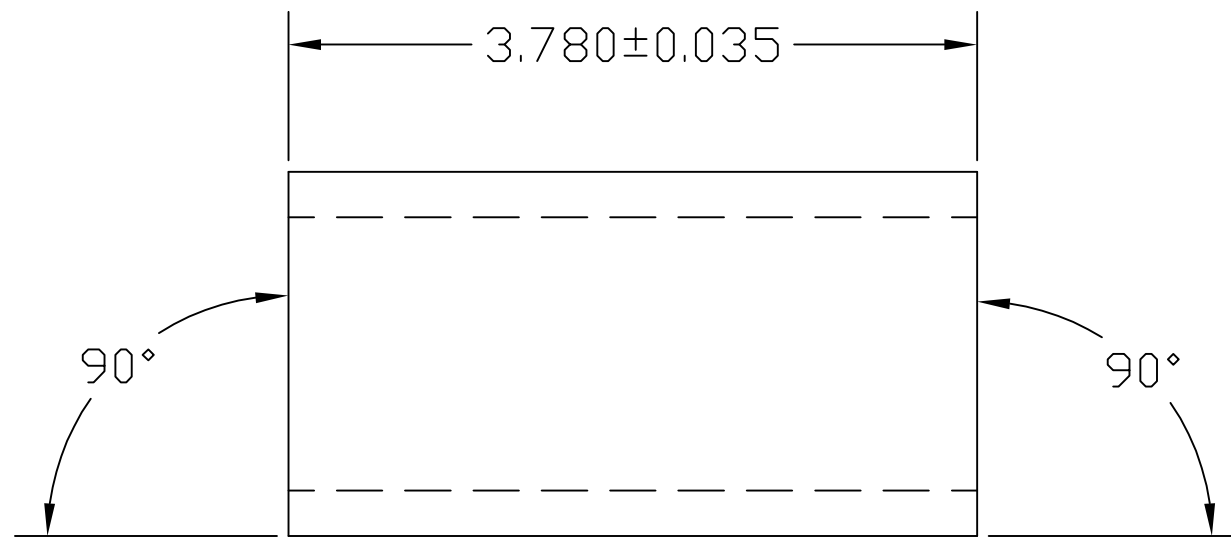

NOTES: (UNLESS OTHERWISE SPECIFIED)
 MAKE 2 FOR LLO VERTEX
 MCMaster#
 52785K22
 500 PSI YELLOW

REV.	DATE	DCN #	DRAWING TREE #
A	4/21/04	E040214-00-D	

HOSE DIMENSION

ITEM NO.	REQ.	SPARE	TOT. QUANTITY	PART NUMBER	DESCRIPTION	SUPPLIER
PARTS LIST						
UNLESS OTHERWISE SPECIFIED: DIMENSIONS ARE IN INCHES				DRAWN	DATE	NAME
TOLERANCES: .XX±: .XXX±: ANGULAR:±				CHECKED	4/21/04	KENM
MATERIAL SEE NOTE				LIGO CALIFORNIA INSTITUTE OF TECHNOLOGY MASSACHUSETTS INSTITUTE OF TECHNOLOGY		
FINISH NA				SYSTEM EPI		
				SUB-SYSTEM HEPI		
				NEXT ASSY TBD		
				PART NAME LLO VERTEX ELECTRICAL BREAK ASSEM		
				SIZE	DWG. NO.	REV
				B	D040228-A	A
				SCALE:	SHEET 1 OF 1	