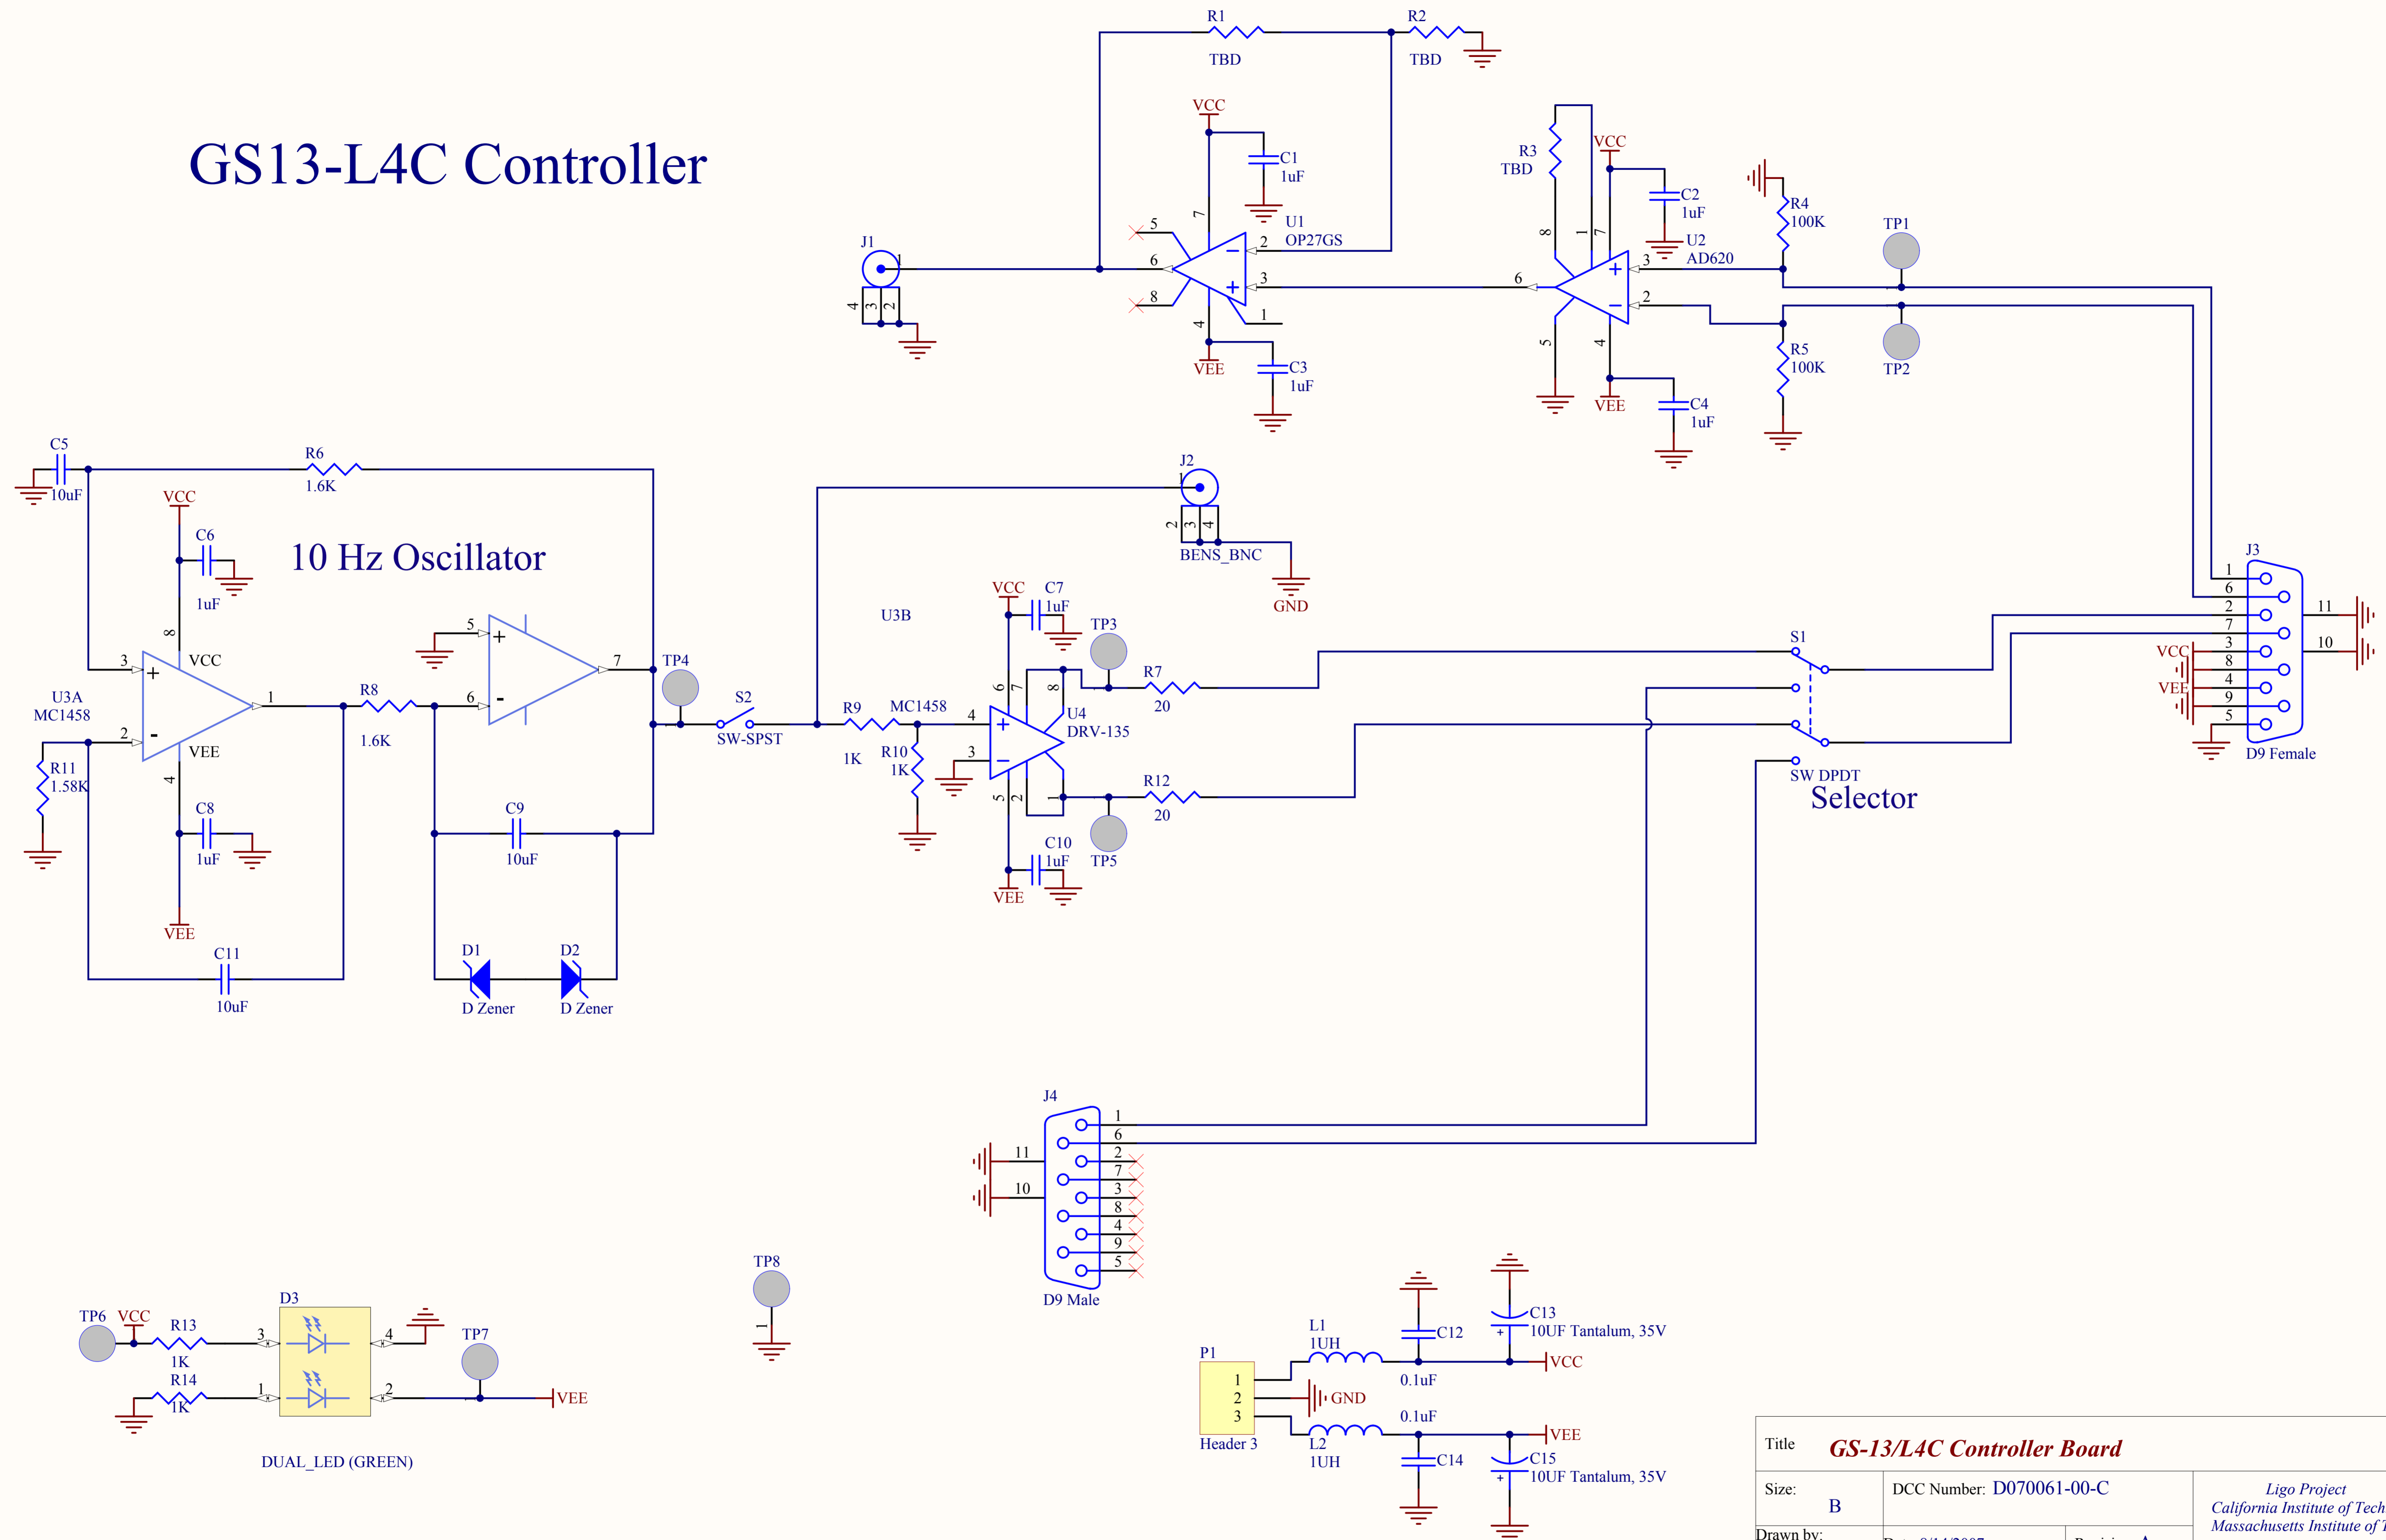

GS13-L4C Controller

Title GS-13/L4C Controller Board		Ligo Project California Institute of Technology Massachusetts Institute of Technology		
Size: B	DCC Number: D070061-00-C			
Drawn by: Ben Abbott	Date: 8/14/2007	Revision: A		
File: C:\Ben\Seismic\ISI\Tester Modules\GS13_L4C_Controller.SchDoc		Time: 4:36:33 PM Sheet 1 of 1		

GS-13/L4C Controller Board
LIGO# D070061-00-C