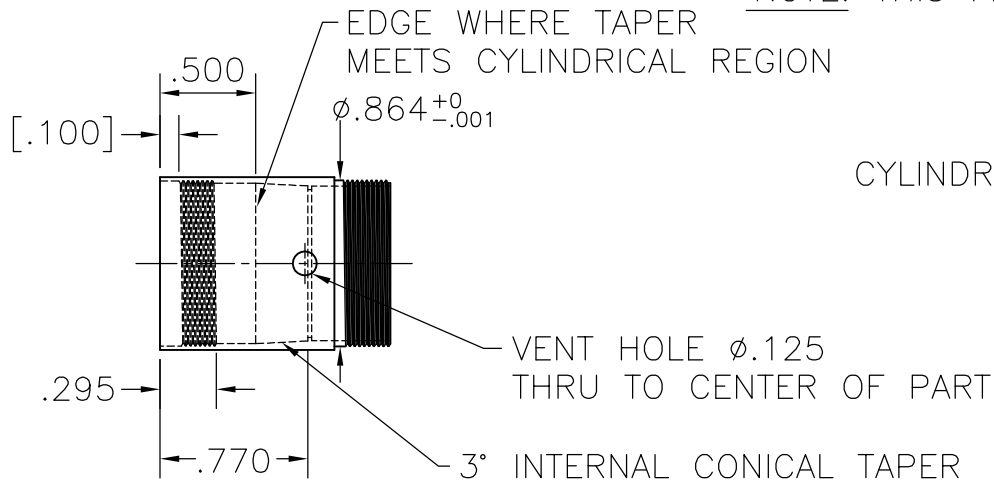

NOTE: THIS PART MATES TO PARTS D070467 AND D070474

DOUBLE SCALE SECTION VIEW

UF PHYS

ELIGO IO FI FR

SCALE: FULL (INCHES)

DATE: OCTOBER 24, 2007

WILLIAMS, LUKE

QUARTZ HOLDER

D070474-00 QTY: 2

MATERIAL: PHOSPHOR BRONZE