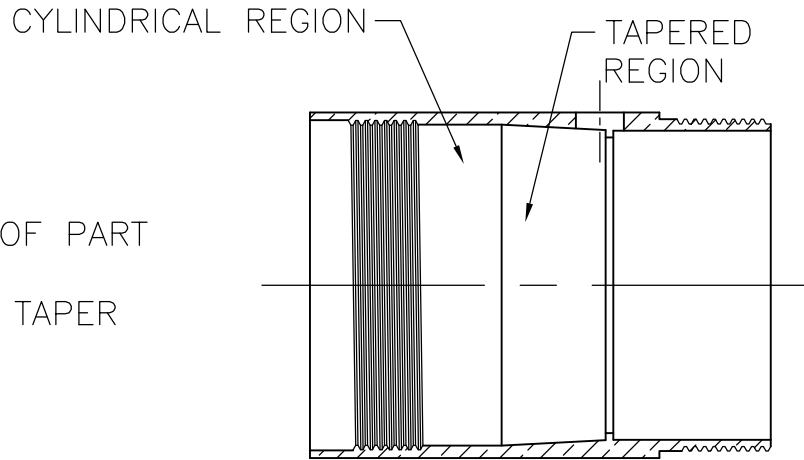

NOTE: THIS PART MATES TO PARTS D070467 AND D070474

DOUBLE SCALE SECTION VIEW

UF PHYS

ELIGO IO FI FR

SCALE: FULL (INCHES)

DATE: OCTOBER 24, 2007

WILLIAMS, LUKE

QUARTZ HOLDER

D070474-00 QTY: 2

MATERIAL: PHOSPHOR BRONZE