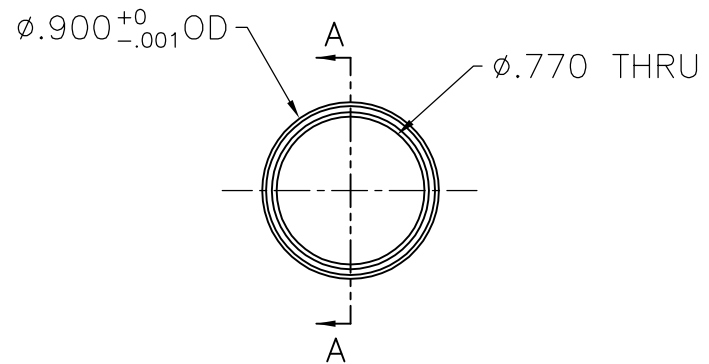

NOTE: THIS PART MATES TO PARTS D070467 AND D070474

DOUBLE SCALE SECTION VIEW

UF PHYS

ELIGO IO FI FR

SCALE: FULL (INCHES)

DATE: OCTOBER 24, 2007

WILLIAMS, LUKE

QUARTZ HOLDER

D070474-00 QTY: 2

MATERIAL: PHOSPHOR BRONZE