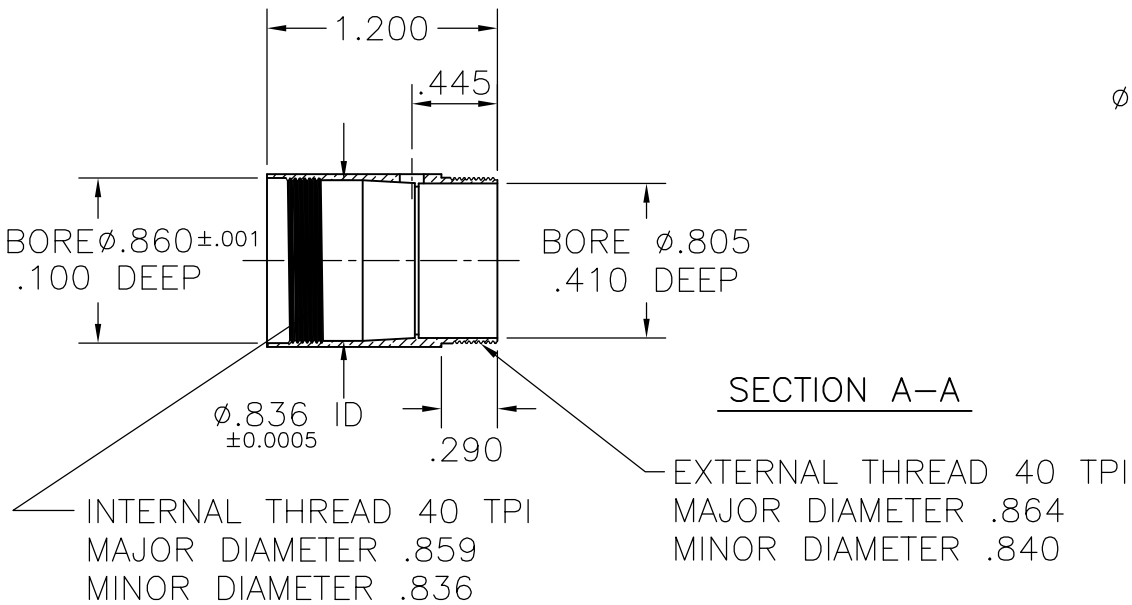

NOTE: THIS PART MATES TO PARTS D070467 AND D070474

DOUBLE SCALE SECTION VIEW

UF PHYS

ELIGO IO FI FR

SCALE: FULL (INCHES)

DATE: OCTOBER 24, 2007

WILLIAMS, LUKE

QUARTZ HOLDER

D070474-00 QTY: 2

MATERIAL: PHOSPHOR BRONZE