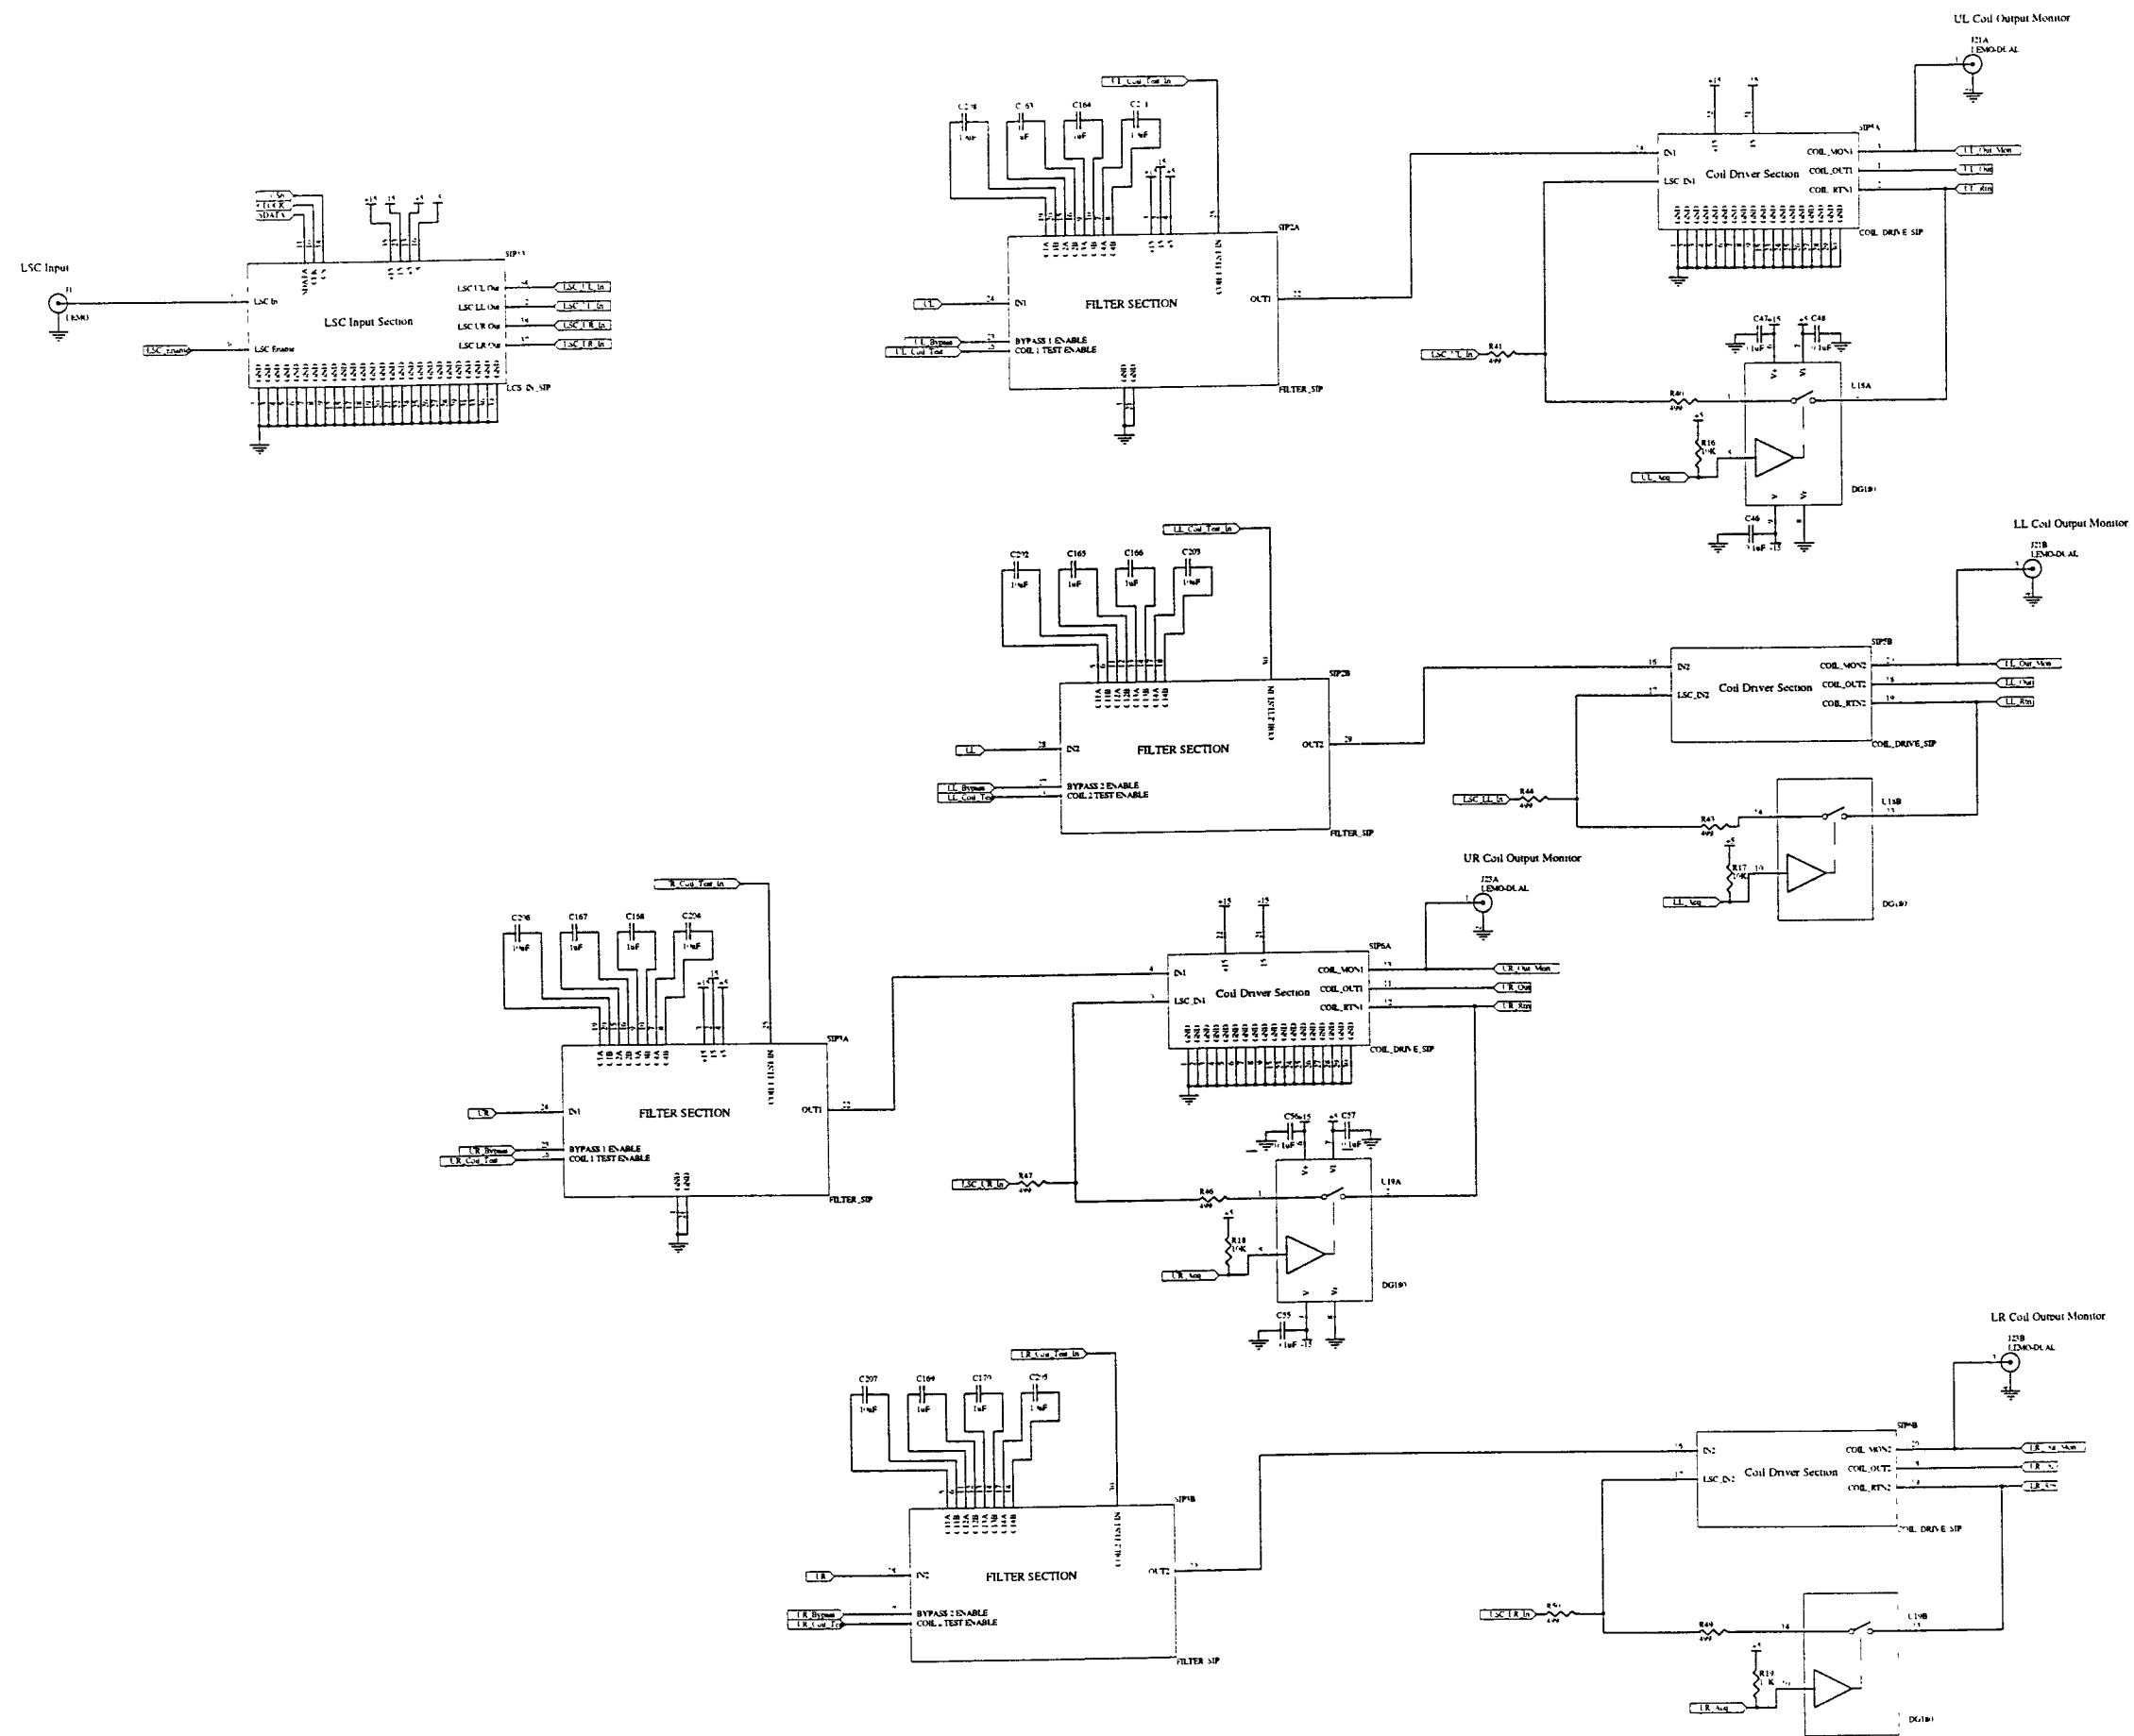

SIP Drawing Numbers
 Coil Driver SIP: D961290
 Filter SIP: D961291
 Output Matrix SIP: D961292
 Input Matrix SIP: D961293
 Post In SIP: D961294
 LSC Input SIP: D961295

SIP Drawing Numbers
 Coil Driver SIP-D961290
 Filter SIP-D961291
 Output Matrix SIP-D961292
 Input Matrix SIP-D961293
 Post In SIP-D961294
 LSC Input SIP-D961295

SIP Drawing Numbers
 Coil Driver SIP: D961290
 Filter SIP: D961291
 Output Matrix SIP: D961292
 Input Matrix SIP: D961293
 Pos In SIP: D961294
 LSC Input SIP: D961295

SIP Drawing Numbers:
 Coil Driver SIP D961290
 Filter SIP D961291
 Output Matrix SIP D961292
 Input Matrix SIP D961293
 Pos In SIP D961294
 LSC Input SIP D961295