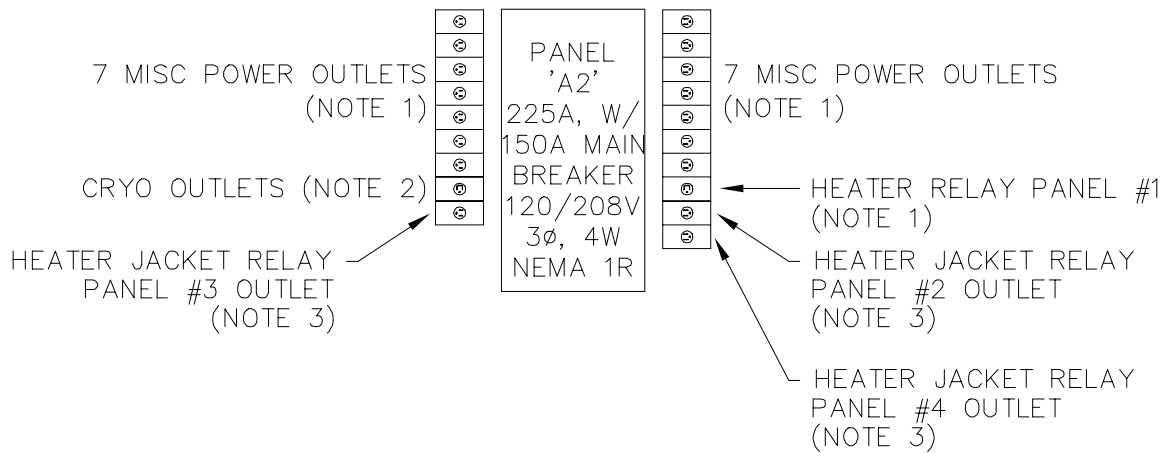

NOTES:

- 1) 20A, 120V, 3 WIRE TWISTLOCK RECEPTACLE ITEM #007 AND NAMEPLATE ITEM #019 MOUNTED ON POWER PANEL.
- 2) 30A, 208V, 4 WIRE TWISTLOCK RECEPTACLE ITEM #009 AND NAMEPLATE ITEM #019 MOUNTED ON POWER PANEL.
- 3) 30A, 120V, 5 WIRE TWISTLOCK RECEPTACLE ITEM #011 AND NAMEPLATE ITEM #019 MOUNTED ON POWER PANEL.