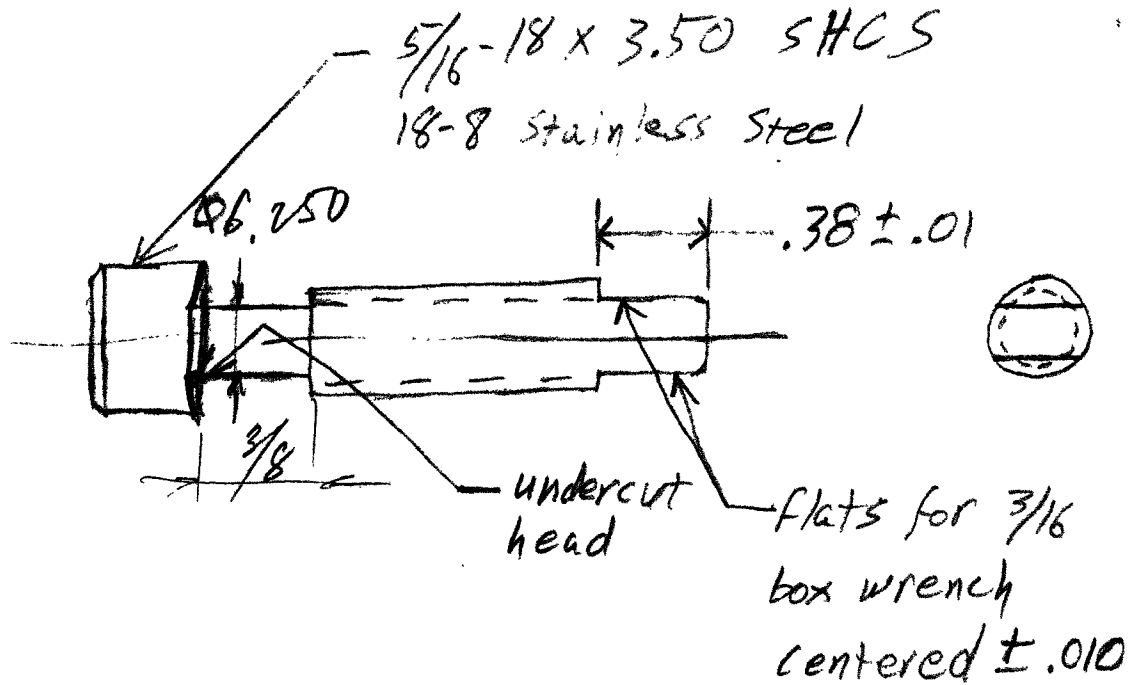

Quc - 2
Charge 5F515
Craig Conley
xt 2160

rev. A
DUN E990239

Counterweight
Mounting Screw
4/12/99
D990174-A