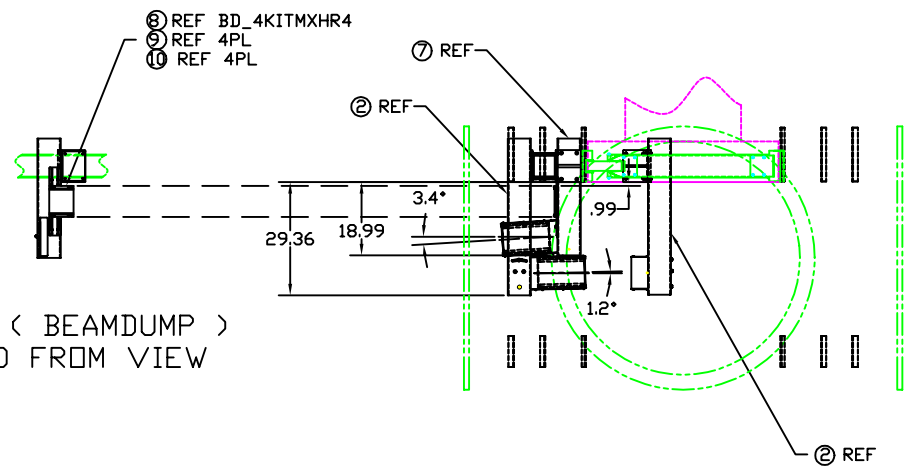

BSC4

LEED SOURCE OFFICE OF ENERGY MANAGEMENT SERVICES			
CAVITY BEANDUMP INSTALLATION (BSC4)			
REV	DATE	BY	APP'D
001	07/20/2010	E	D990230-A
SCALE		NTS	SHEET 3 OF 8

BSC7

LIGO GENERAL OFFICE OF SCIENTIFIC INFRASTRUCTURE	
CAVITY BEAMDUMP INSTALLATION (BSC7)	
REV FILE: 09/20/2014-Ading	REV FILE NO: D990230-A
SCALE: NTS	SHEET: 4 OF 9

BSC8

LIGO CALIFORNIA INSTITUTE OF TECHNOLOGY ADMINISTRATIVE SERVICES DIVISION			
CAVITY BEAMDUMP INSTALLATION (BSC8)			
DATE	ISSUE	ISSUE	ISSUE
2008-04-14	E	D990230-B	
FILE	REV	DATE	BY