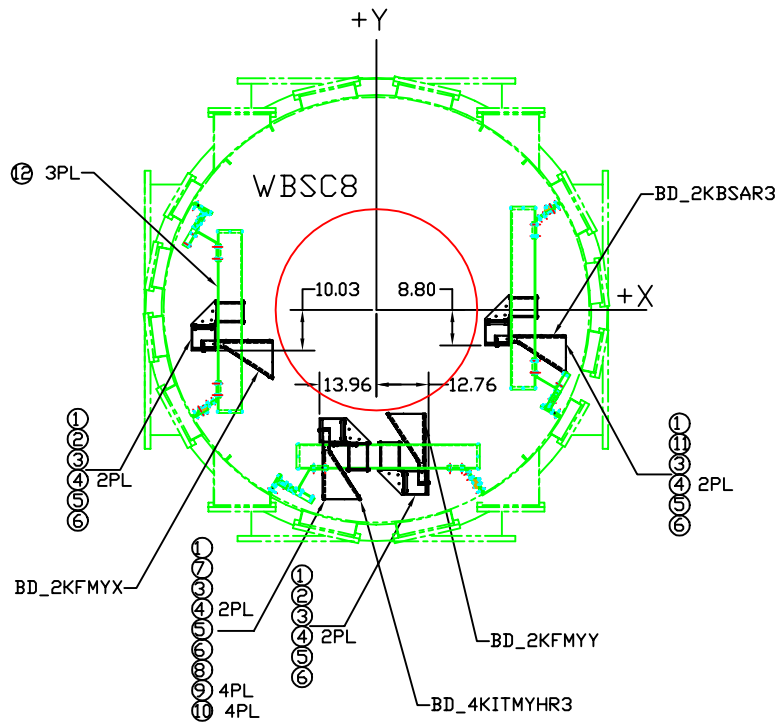

BSC4

LEED SOURCE OFFICE OF ENERGY MANAGEMENT SERVICES			
CAVITY BEANDUMP INSTALLATION (BSC4)			
REV	DATE	BY	APP'D
001	07/20/2010	E	D990230-A
SCALE		NTS	SHEET 3 OF 8

BSC7

LIGO GENERAL OFFICE OF SCIENTIFIC INFRASTRUCTURE	
CAVITY BEAMDUMP INSTALLATION (BSC7)	
REV FILE: 09/20/2014-Ading	REV FILE NO: D990230-A
SCALE: NTS	SHEET: 4 OF 9

BSC8

LIGO CALIFORNIA INSTITUTE OF TECHNOLOGY ADMINISTRATIVE SERVICES DIVISION			
CAVITY BEAMDUMP INSTALLATION (BSC8)			
DATE	ISSUE	ISSUE	ISSUE
2008-04-14	E	D990230-B	
FILE	REV	DATE	BY