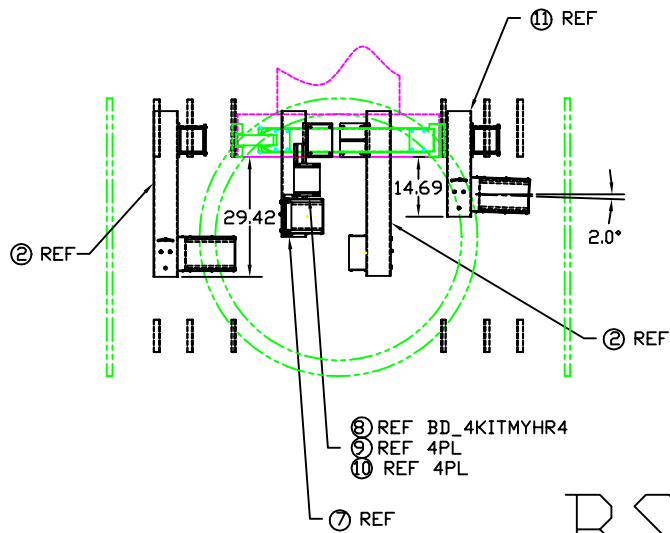

BSC4

LEED SOURCE OFFICE OF ENERGY MANAGEMENT SERVICES			
CAVITY BEANDUMP INSTALLATION (BSC4)			
REV	DATE	BY	APP'D
001	07/20/2010	E	D990230-A
SCALE		NTS	SHEET 3 OF 8

BSC7

LIGO GENERAL OFFICE OF SCIENTIFIC INFRASTRUCTURE	
CAVITY BEAMDUMP INSTALLATION (BSC7)	
REV FILE: 09/20/2014-Ading	REV FILE NO: D990230-A
SCALE: NTS	SHEET: 4 OF 9

BSC8

LIGO CALIFORNIA INSTITUTE OF TECHNOLOGY ADMINISTRATIVE SERVICES DIVISION			
CAVITY BEAMDUMP INSTALLATION (BSC8)			
DATE	ISSUE	ISSUE	ISSUE
2008-04-14	E	D990230-B	
FILE	REV	DATE	BY