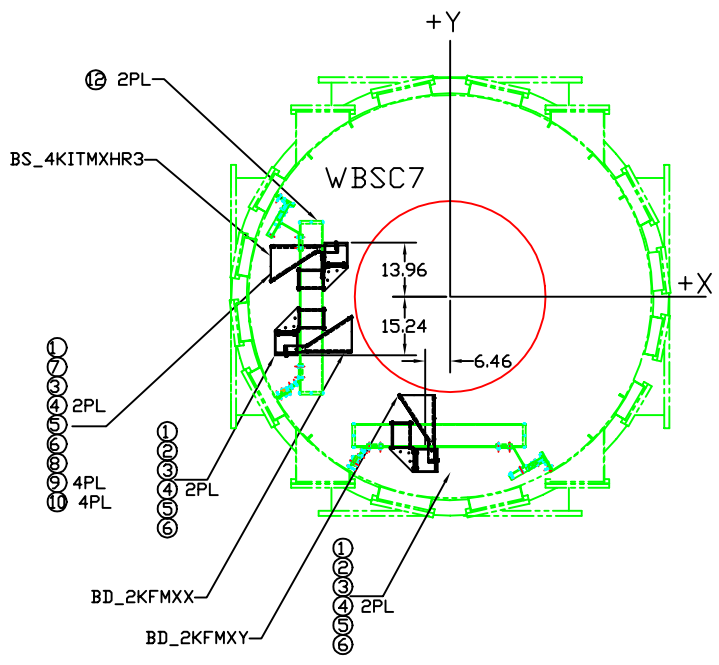

BSC4

LEED SOURCE OFFICE OF ENERGY MANAGEMENT SERVICES			
CAVITY BEANDUMP INSTALLATION (BSC4)			
REV	DATE	BY	APP'D
001	07/20/2010	E	D990230-A
SCALE		NTS	SHEET 3 OF 8

BSC7

LIGO GENERAL OFFICE OF SCIENTIFIC INFRASTRUCTURE	
CAVITY BEAMDUMP INSTALLATION (BSC7)	
REV FILE: 09/20/2014-Ading	REV FILE NO: D990230-A
SCALE: NTS	SHEET: 4 OF 9

BSC8

LIGO CALIFORNIA INSTITUTE OF TECHNOLOGY ADMINISTRATIVE SERVICES DIVISION			
CAVITY BEAMDUMP INSTALLATION (BSC8)			
DATE	ISSUE	ISSUE	ISSUE
2008-04-14	E	D990230-B	
FILE	REV	DATE	BY