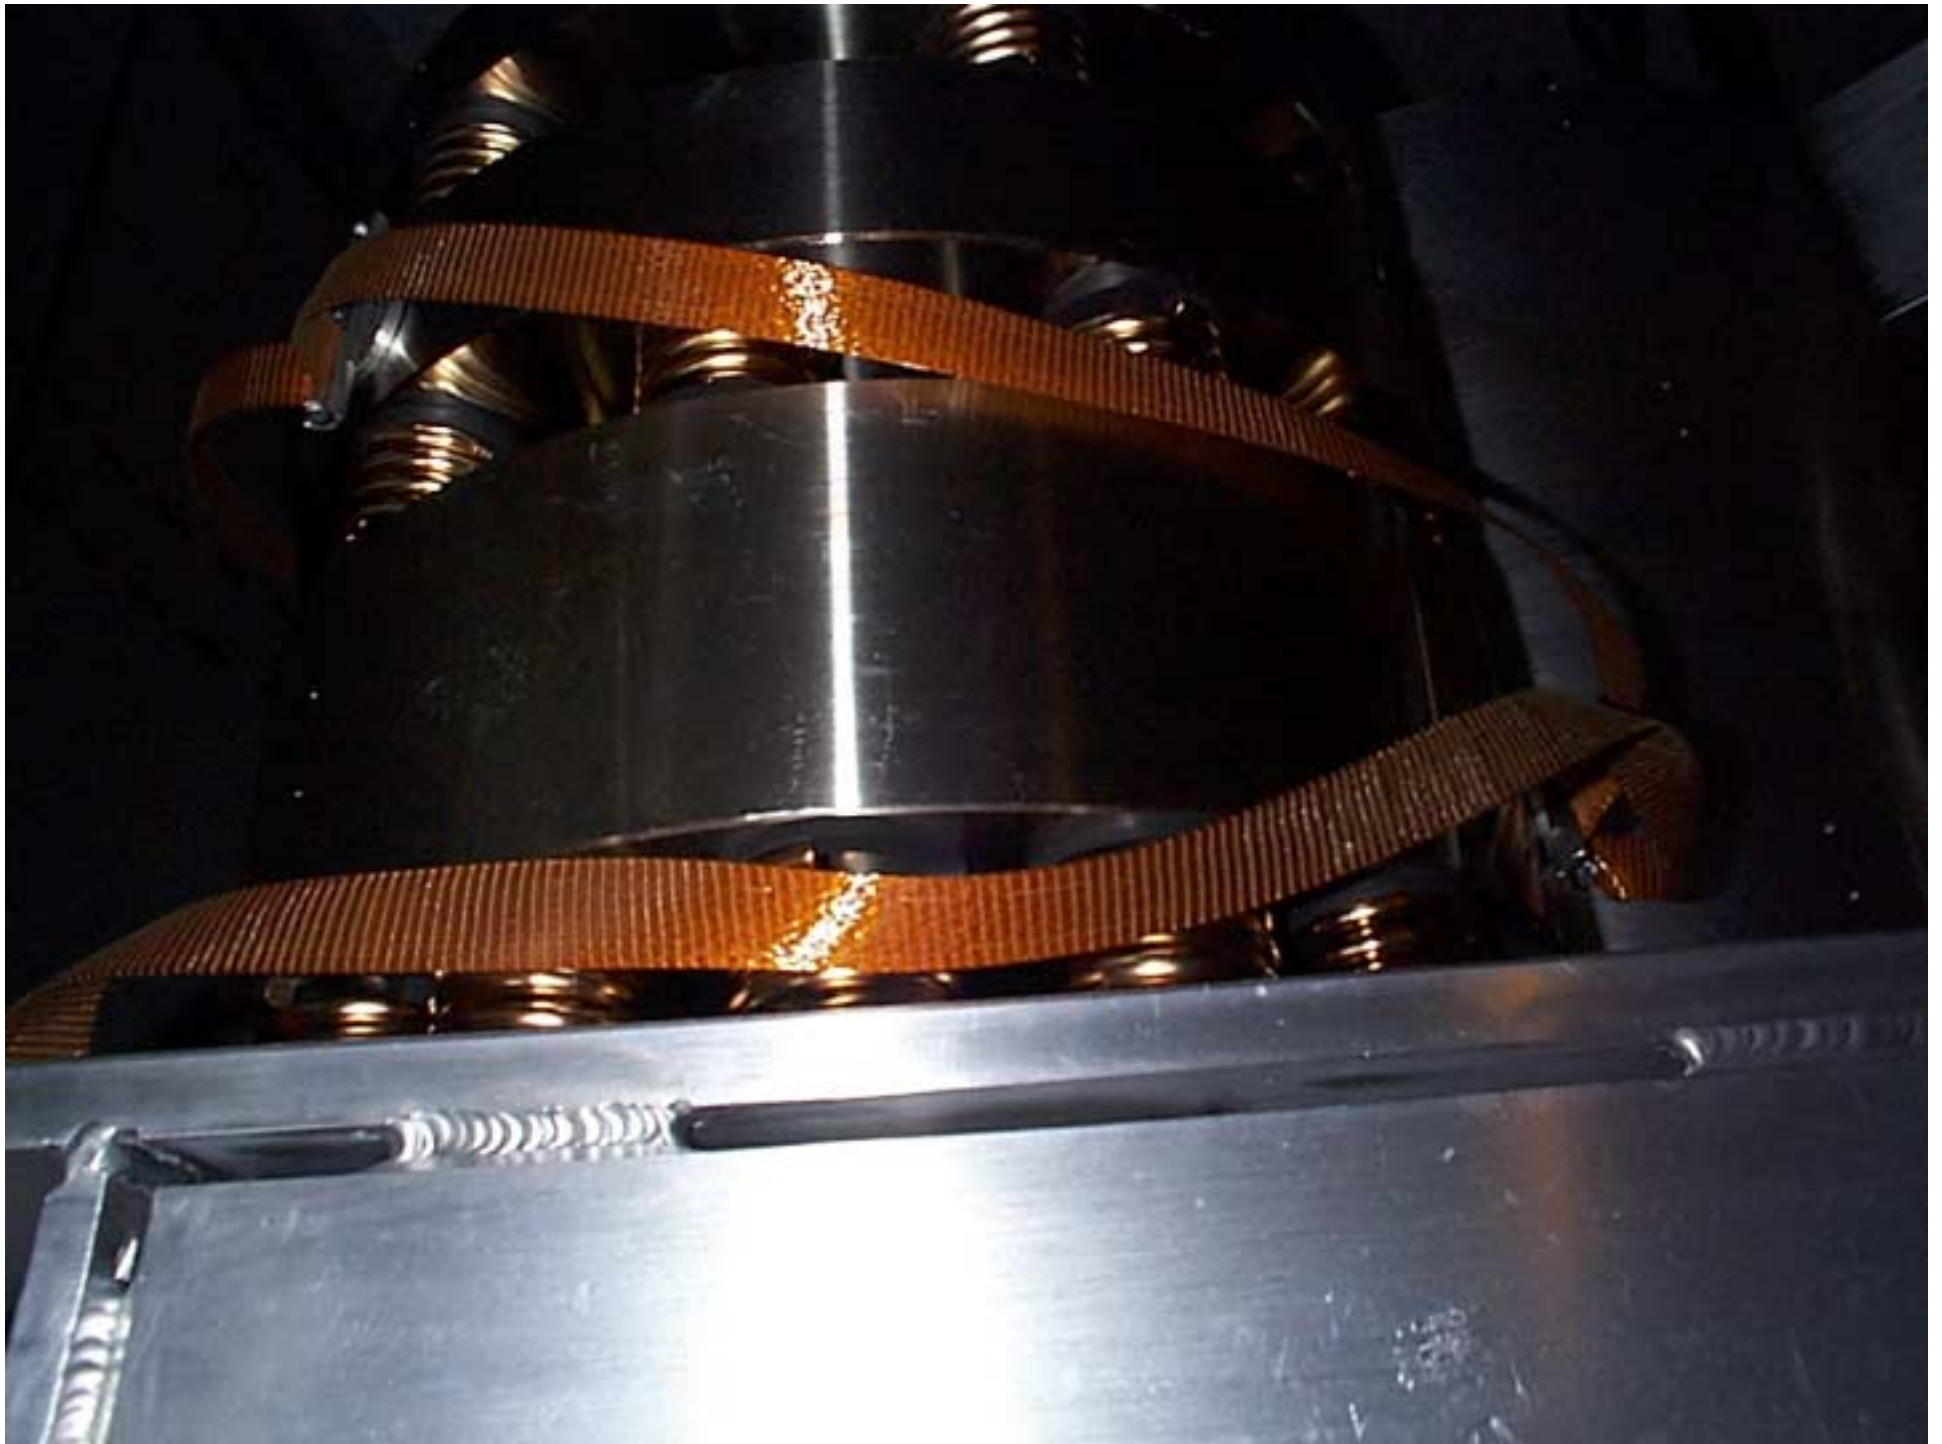

WBSC 2 Feb 9, 2000: 161. NE stack, viewed from N

WBSC 2 Feb 9, 2000: 162. NE stack, viewed from N

WBSC 2 Feb 9, 2000: 163. NE stack, viewed from E

WBSC 2 Feb 9, 2000: 164. NE stack, viewed from E

WBSC 2 Feb 9, 2000: 165. SE stack, viewed from E

WBSC 2 Feb 9, 2000: 166. SE stack, viewed from S

WBSC 2 Feb 9, 2000: 167. SE stack, viewed from S

WBSC 2 Feb 9, 2000: 168. +Y @ top

WBSC 2 Feb 9, 2000: 169. +Y @ top