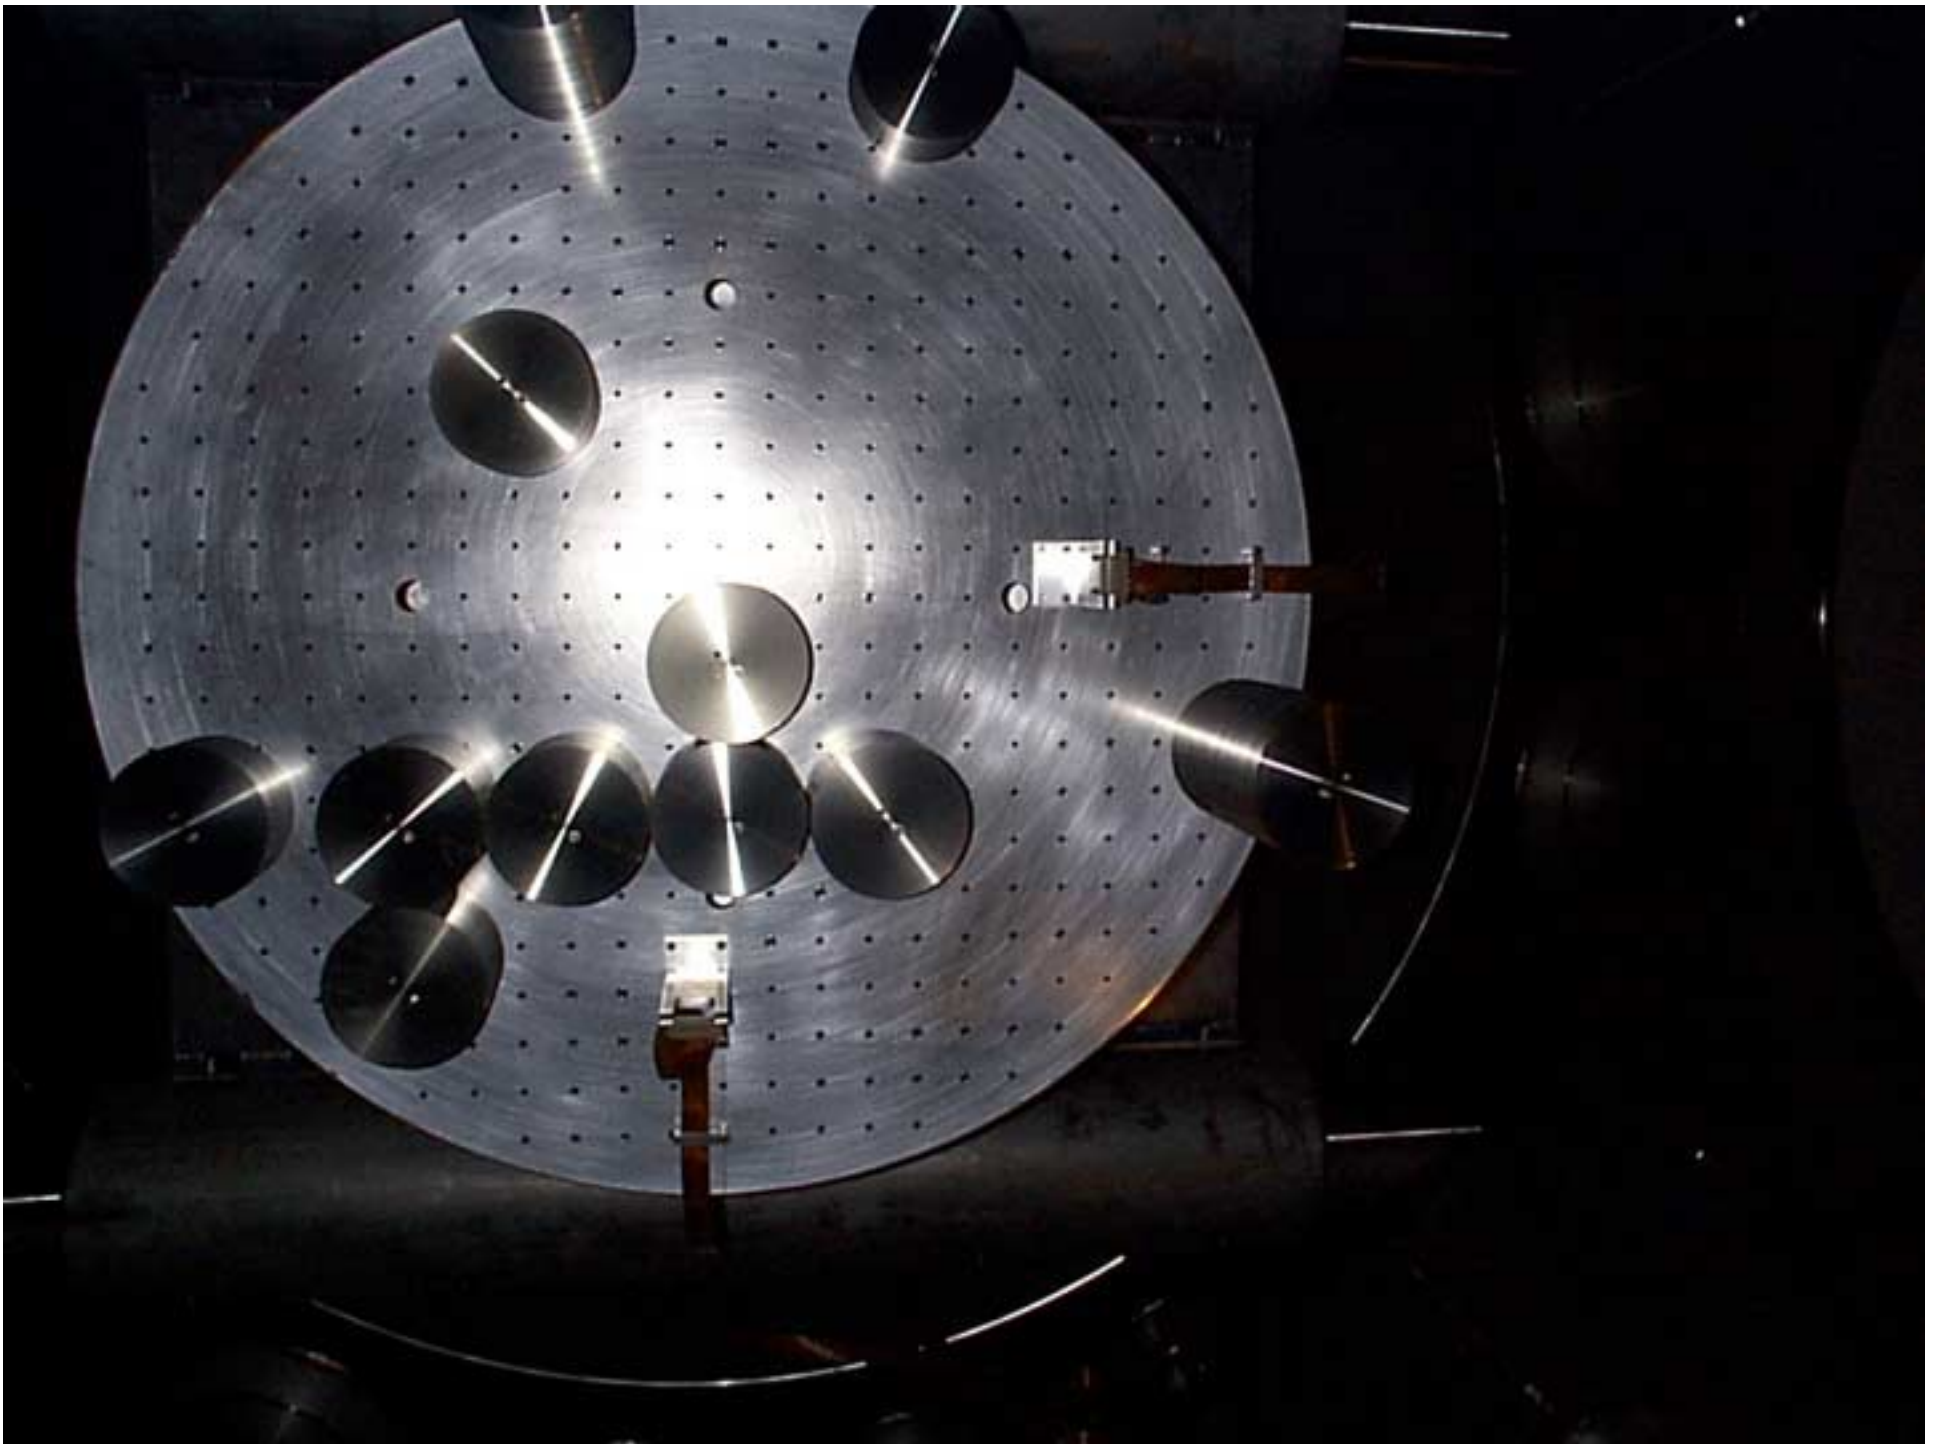

WBSC 2 Feb 9, 2000: 161. NE stack, viewed from N

WBSC 2 Feb 9, 2000: 162. NE stack, viewed from N

WBSC 2 Feb 9, 2000: 163. NE stack, viewed from E

WBSC 2 Feb 9, 2000: 164. NE stack, viewed from E

WBSC 2 Feb 9, 2000: 165. SE stack, viewed from E

WBSC 2 Feb 9, 2000: 166. SE stack, viewed from S

WBSC 2 Feb 9, 2000: 167. SE stack, viewed from S

WBSC 2 Feb 9, 2000: 168. +Y @ top

WBSC 2 Feb 9, 2000: 169. +Y @ top