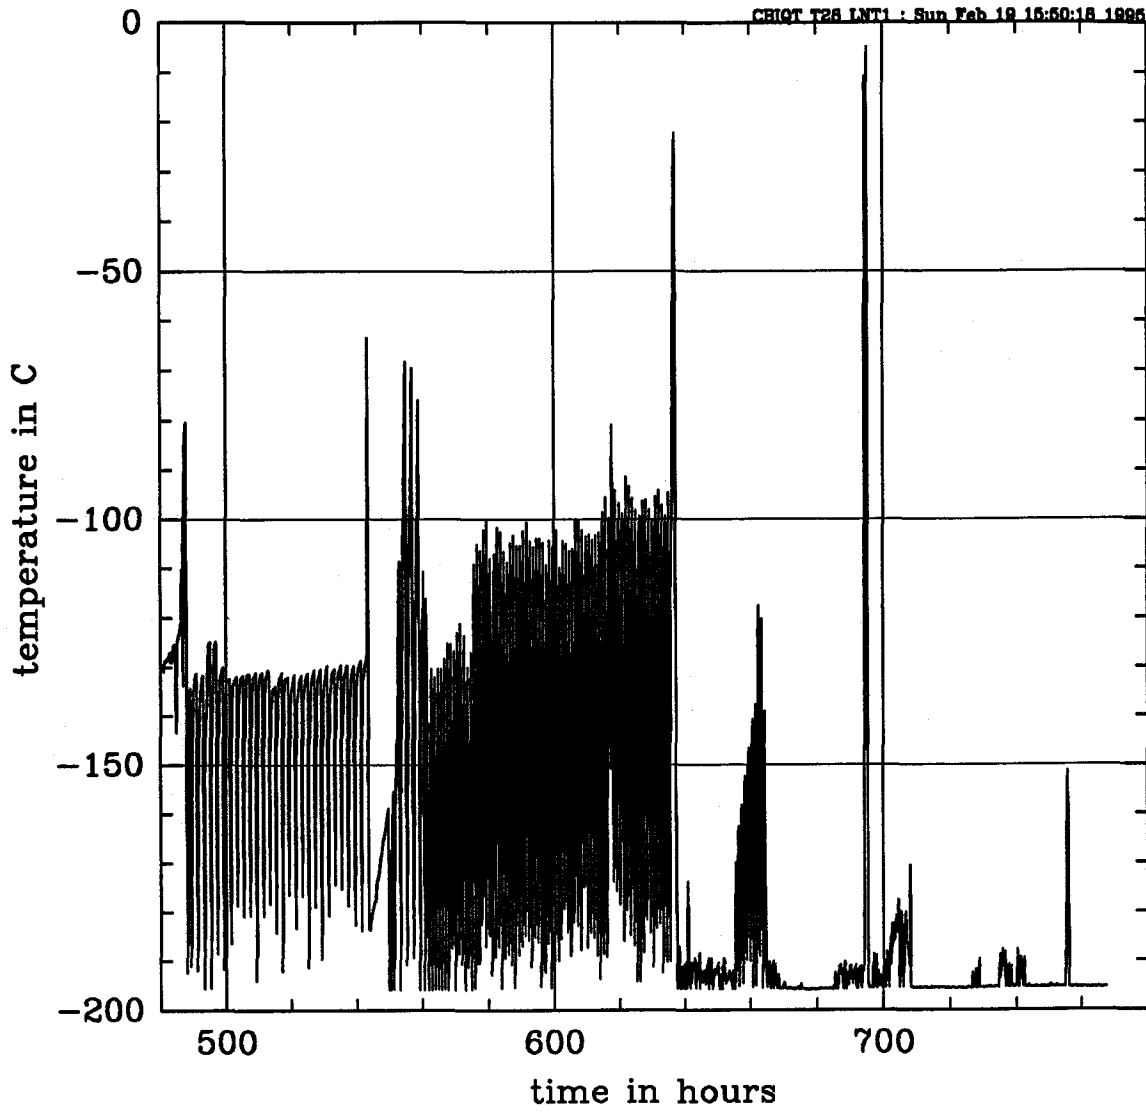

# QT TUBE TEMPERATURES

①

CBIQT TEMP: SOLID-T37 (22B TOP) DQTS-T40 (BELLOWS INS) DASHES-T42 (22B BOT) DOTS/DASHES = AVG : Sun Feb 19 15:58:34 1985

LNTI TEMPERATURE (TE-28)

(2)

MODEL PERFORMANCE

③

UPDATED TO INCLUDE 2/19 DATA