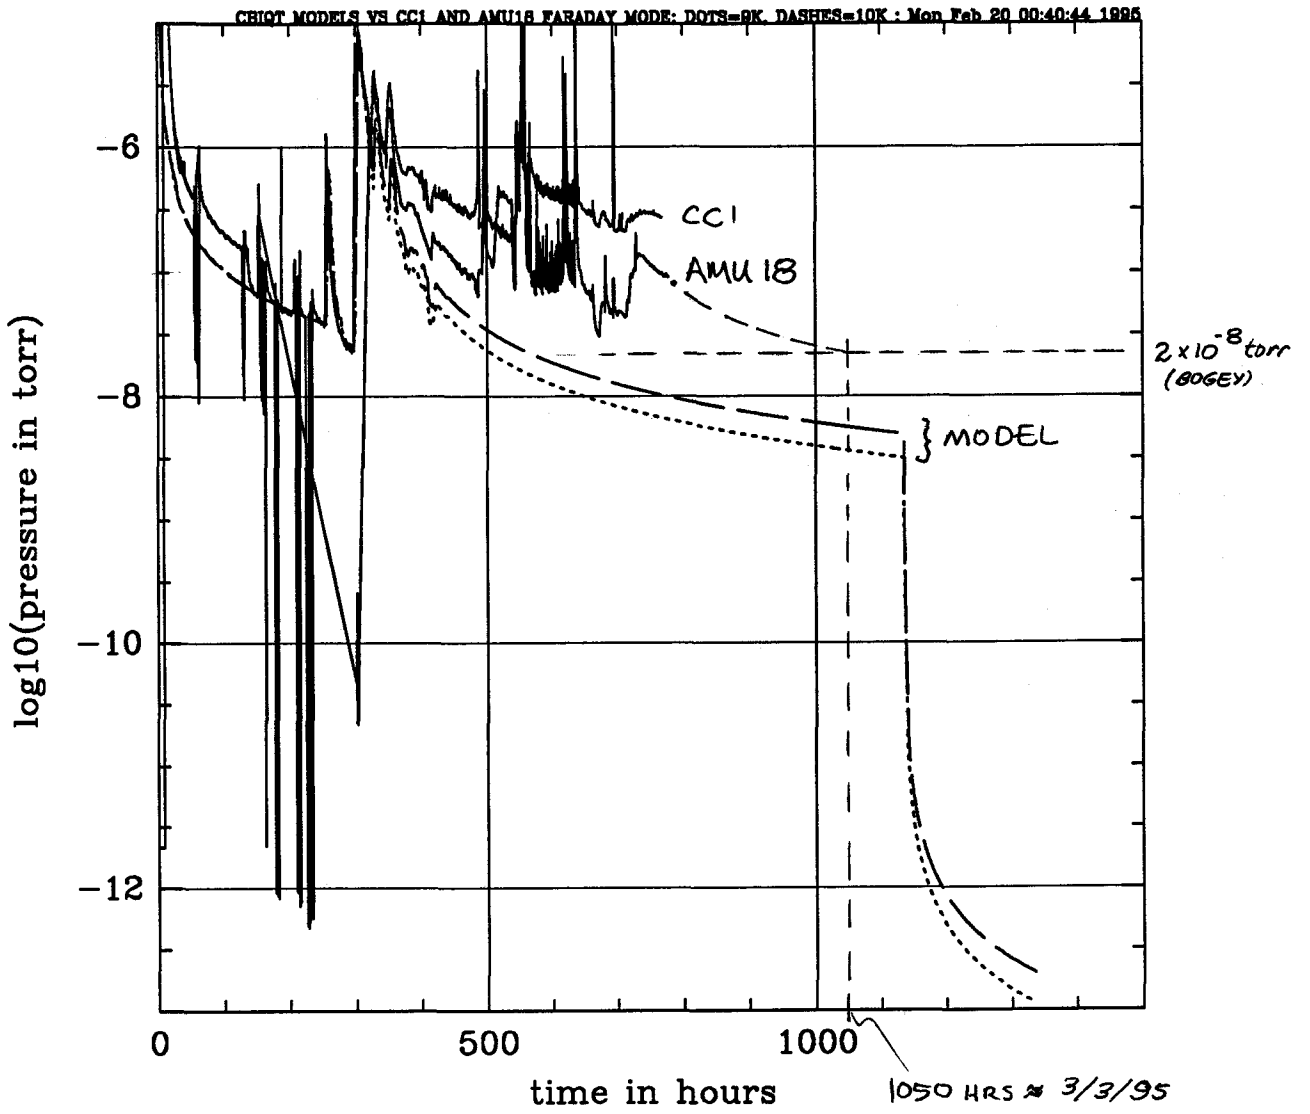

# QT TUBE TEMPERATURES

①

CBIQT TEMP: SOLID-T37 (22B TOP) DQTS-T40 (BELLOWS INS) DASHES-T42 (22B BOT) DOTS/DASHES = AVG : Sun Feb 19 15:58:34 1985

LNTI TEMPERATURE (TE-28)

(2)

MODEL PERFORMANCE

③

UPDATED TO INCLUDE 2/19 DATA