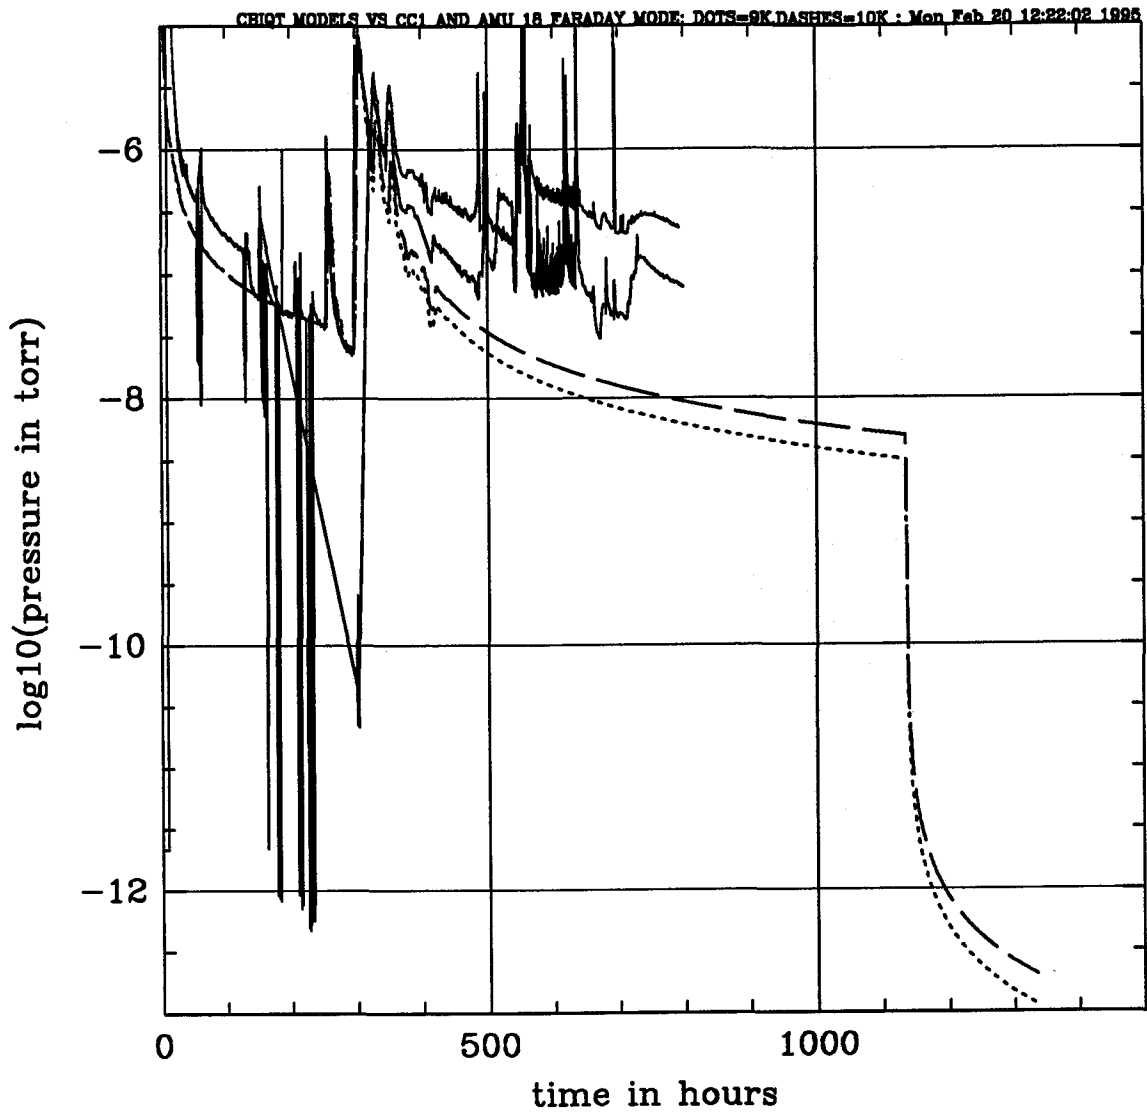

UPDATED TO INCLUDE 2/19 DATA

3A