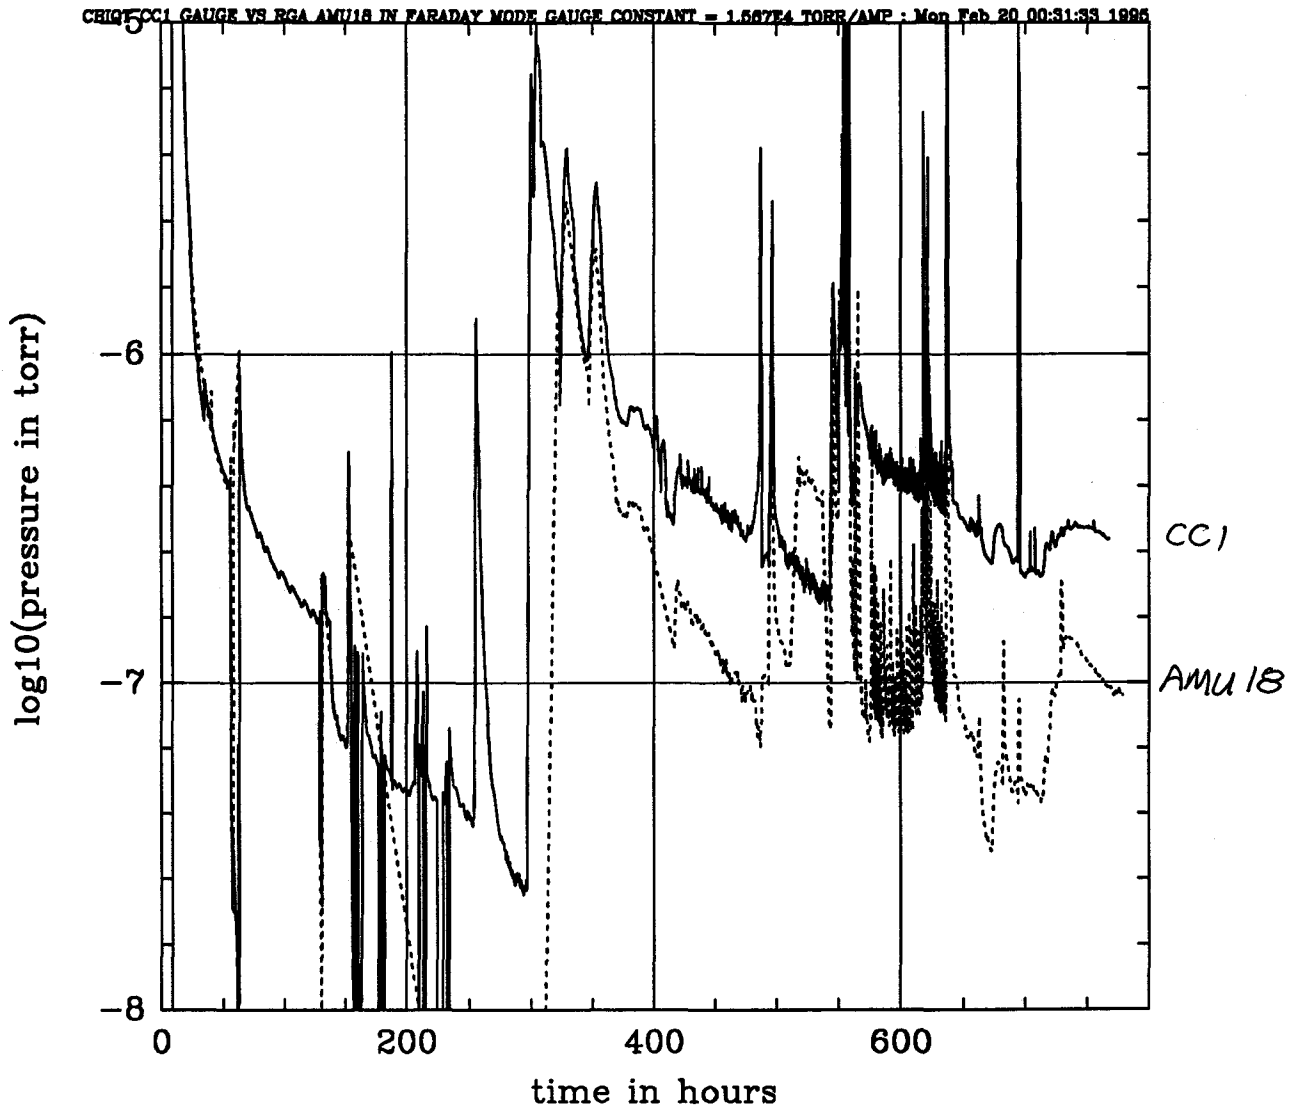

MODEL PERFORMANCE (ZOOMED)

④