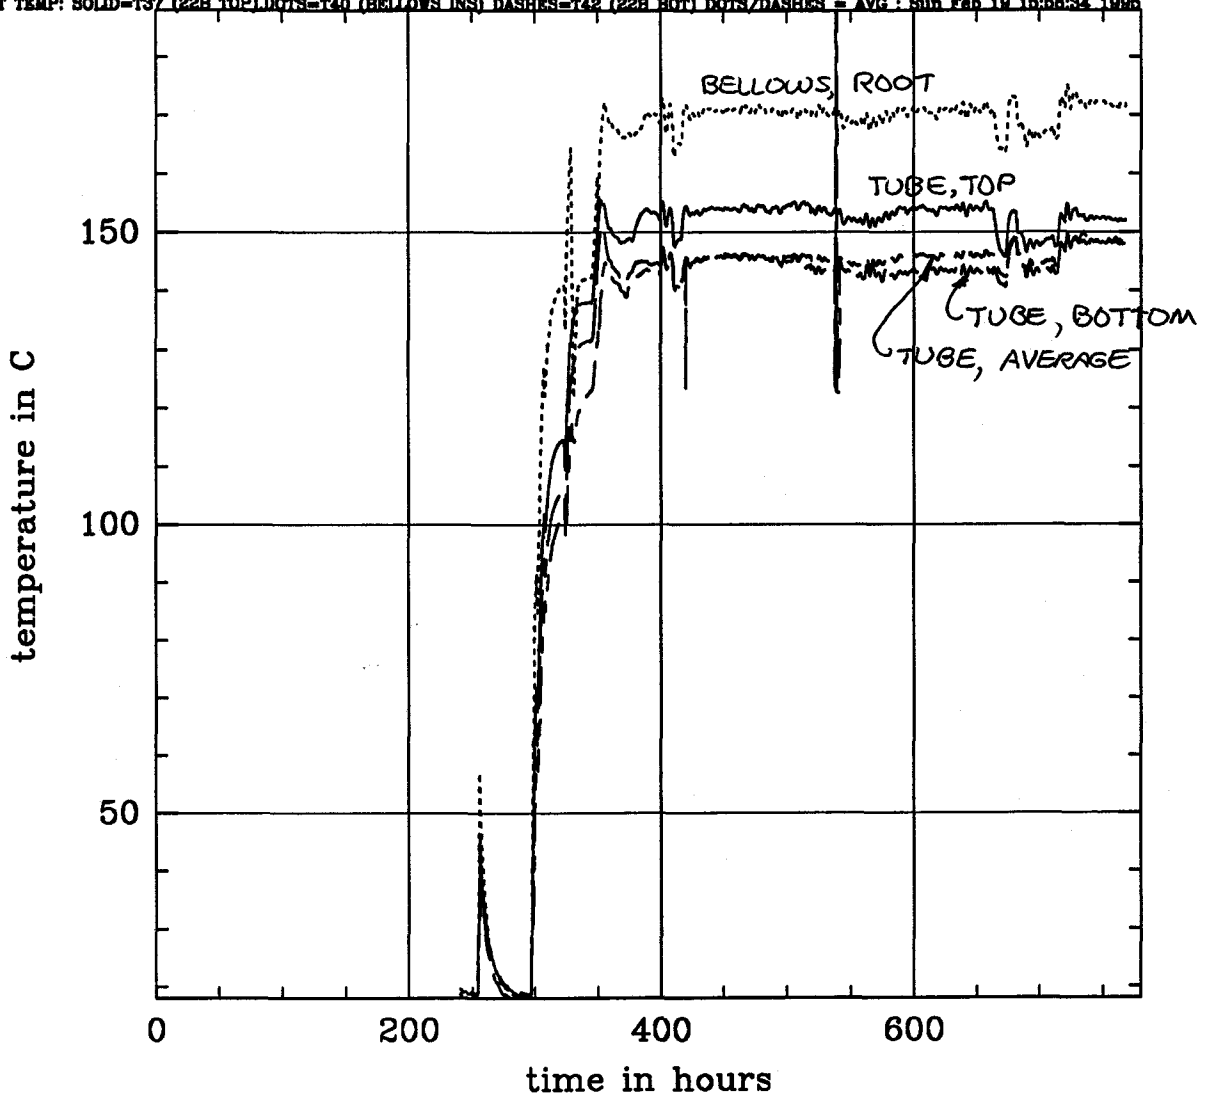

# QT TUBE TEMPERATURES

①

CBIQT TEMP: SOLID-T37 (22B TOP) DQTS-T40 (BELLOWS INS) DASHES-T42 (22B BOT) DOTS/DASHES = AVG : Sun Feb 19 15:58:34 1985

LNTI TEMPERATURE (TE-28)

(2)

MODEL PERFORMANCE

③

UPDATED TO INCLUDE 2/19 DATA