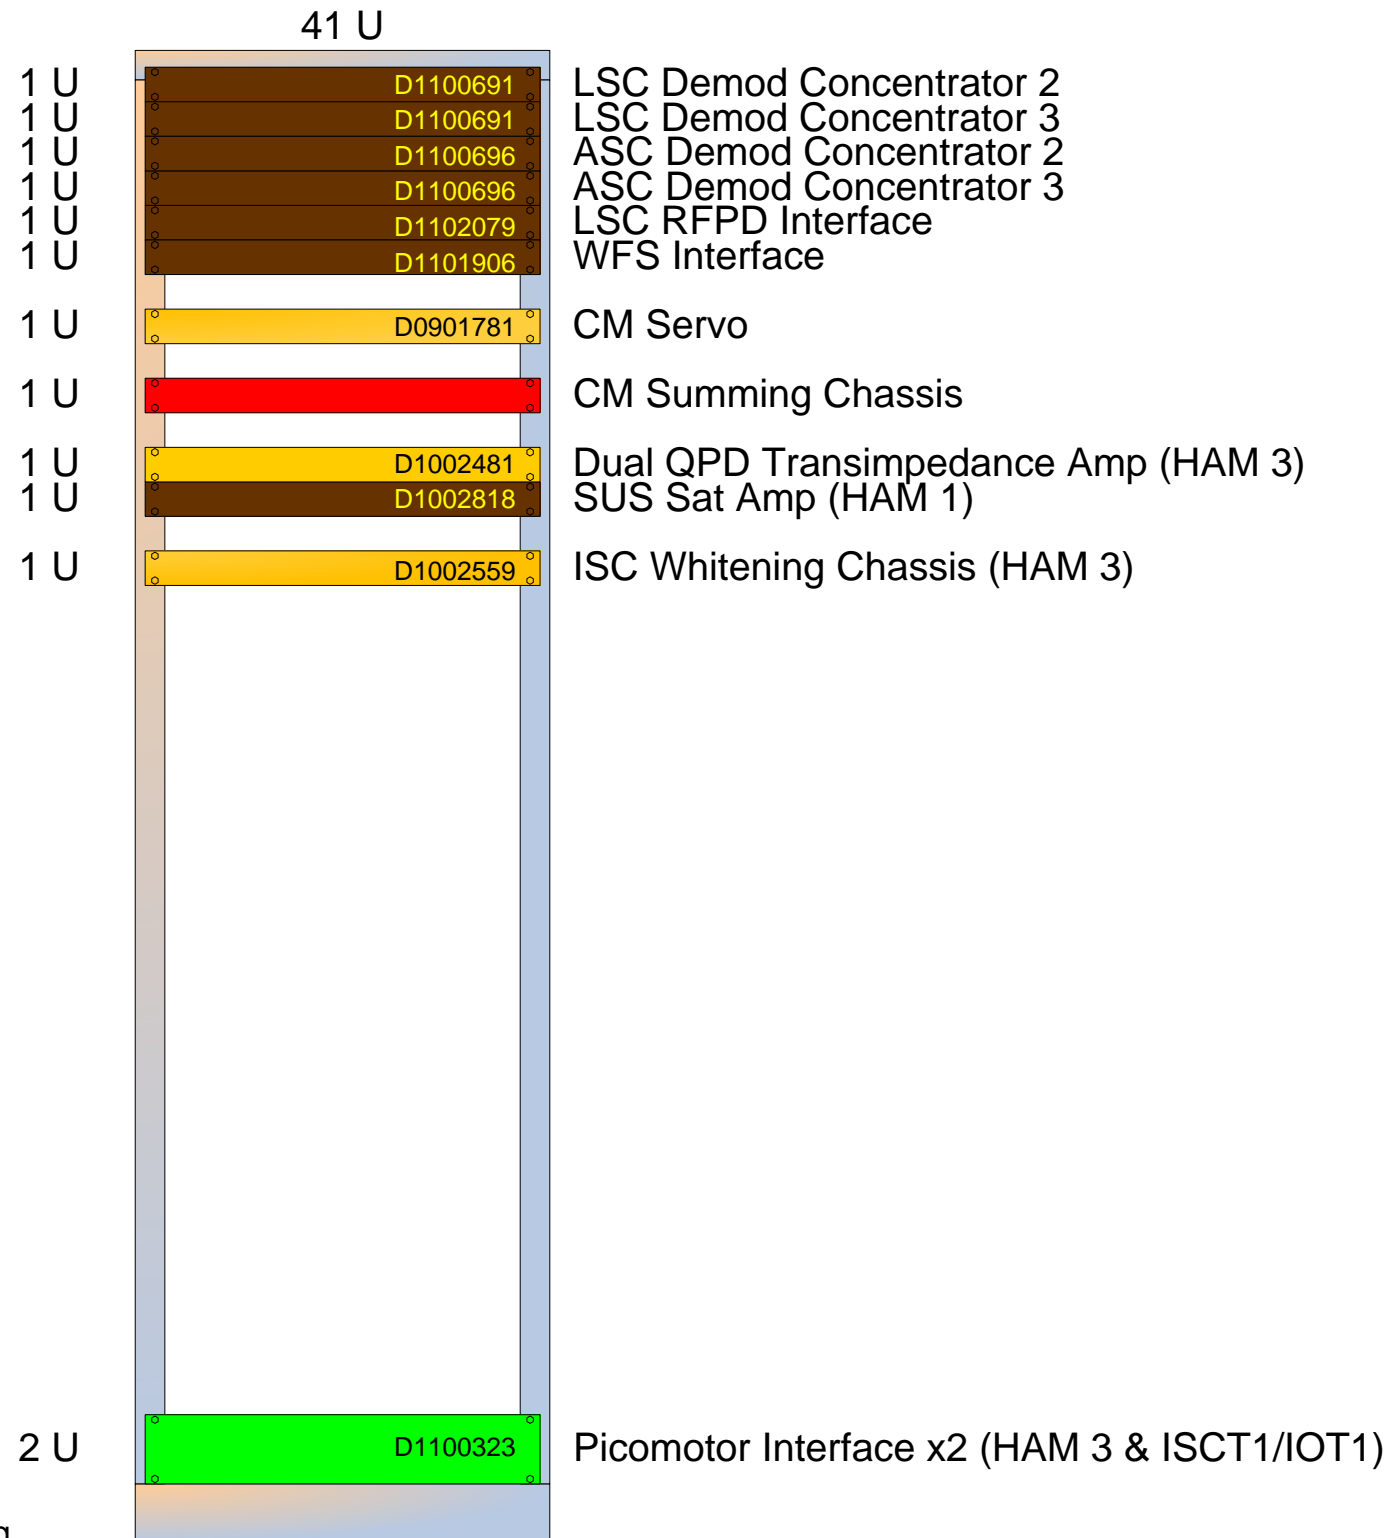

ISC R4

ISC HAM 1 and HAM 3 Rack R4 Layout

Color Key

- 1 U Installed
- 1 U Ready for installation
- 1 U Built but not fully tested
- 1 U Still being built
- 1 U Not even started building
- 1 U TBD

Status as of 10 November 2011

LIGO-D1101904-v3