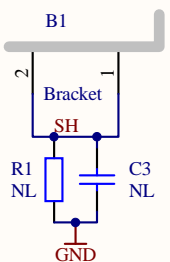

- H1 #4 screw, 3/8"
- H2 #4 screw, 3/8"
- H3 #4 lock washer
- H4 #4 lock washer
- H5 #4 nut
- H6 #4 nut

- H7 #4 screw, 3/8"
- H8 #4 screw, 3/8"
- H9 #4 lock washer
- H10 #4 lock washer
- H11 #4 nut
- H12 #4 nut

Title		
EtherCAT Prometheus Interface		
Size	Number	Revision
A	D1102087	1
Date:	11/4/2011	Sheet 1 of 1
File:	C:\Users\...\EtherCAT_Prometheus1.SchDoc Drawn By: Daniel Sigg	