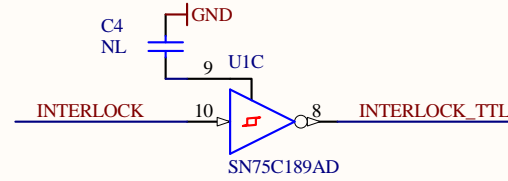

- H1 #4 screw, 3/8"
- H2 #4 screw, 3/8"
- H3 #4 lock washer
- H4 #4 lock washer
- H5 #4 nut
- H6 #4 nut

- H7 #4 screw, 3/8"
- H8 #4 screw, 3/8"
- H9 #4 lock washer
- H10 #4 lock washer
- H11 #4 nut
- H12 #4 nut

Title		
EtherCAT Prometheus Interface		
Size	Number	Revision
A	D1102087	1
Date:	11/4/2011	Sheet 1 of 1
File:	C:\Users\...\EtherCAT_Prometheus1.SchDoc Drawn By: Daniel Sigg	