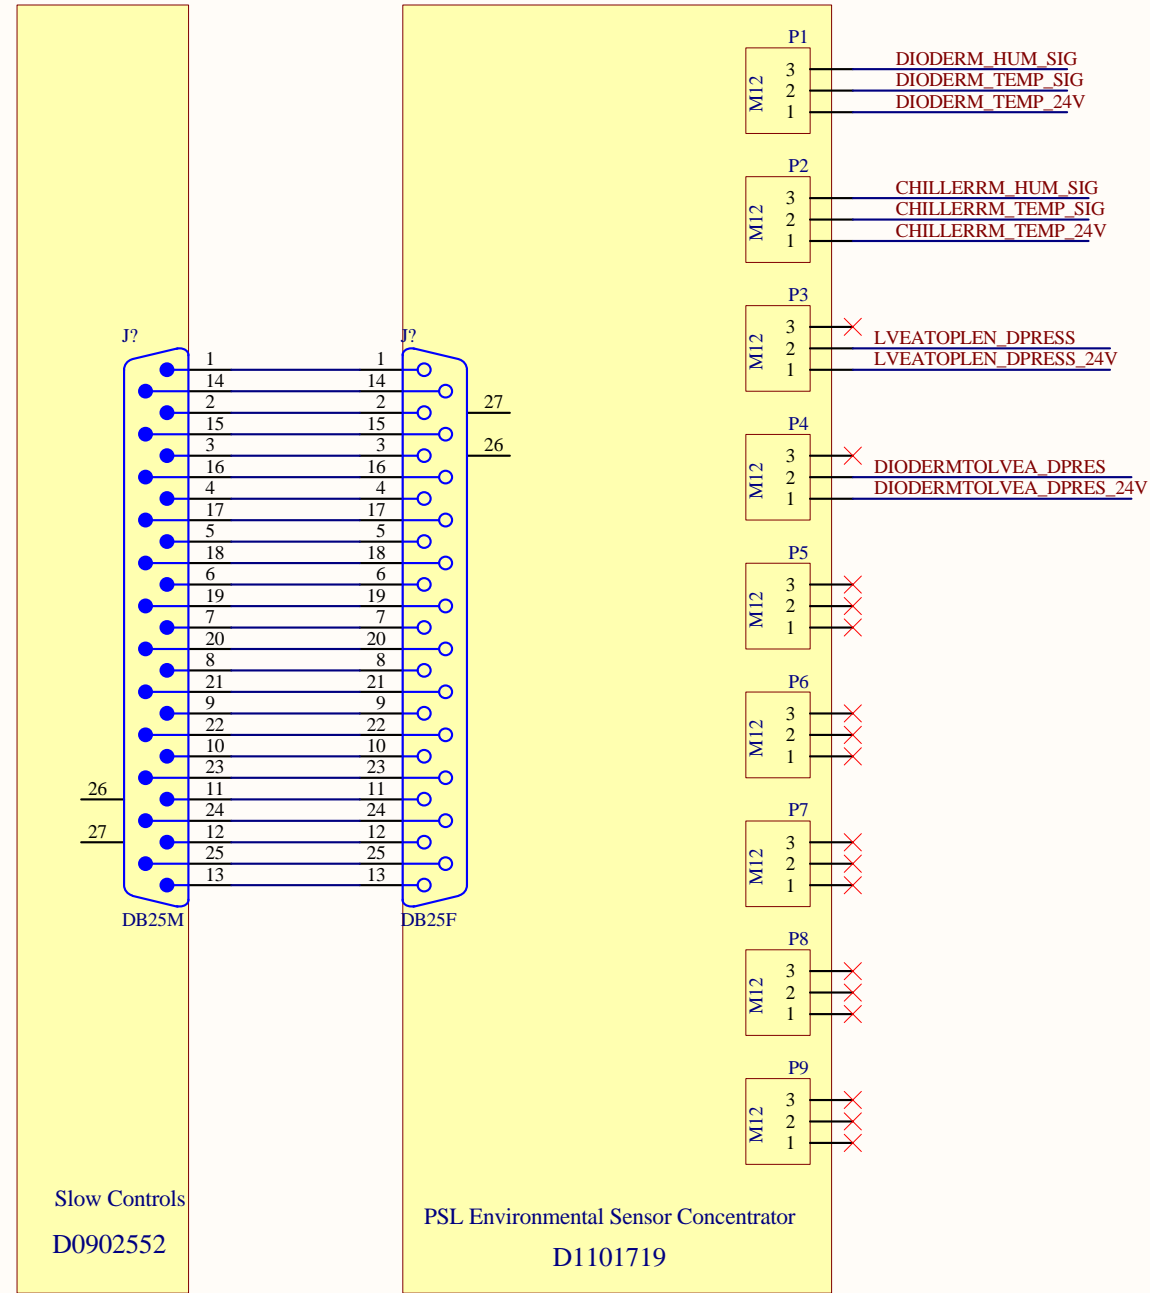

Title H2 PSL PEM Wiring Diagram		
Size B	Number D1102313	Revision A
Date: 12/8/2011	Sheet 1 of 3	
File: C:\Users\...\H2 PSL PEM Wiring Diagram\Sheet1.SchDoc		

Title H2 PSL PEM Wiring Diagram		
Size B	Number D1102313	Revision A
Date: 12/8/2011	Sheet 2 of 3	
File: C:\Users\...\H2 PSL PEM Wiring Diagram\Sheet 2.SchDoc		

A

A

B

B

C

C

D

D

Notes:
 CP - Condensation Pump
 AC - Air Conditioner

South CP
 South AC
 North CP
 North AC
 Alarm

Title H2 PSL PEM Wiring Diagram		
Size B	Number D1102313	Revision A
Date: 12/8/2011	Sheet 3 of 3	
File: C:\Users\...\H2 PSL PEM Wiring Diagram\Sheet3.SchDoc		