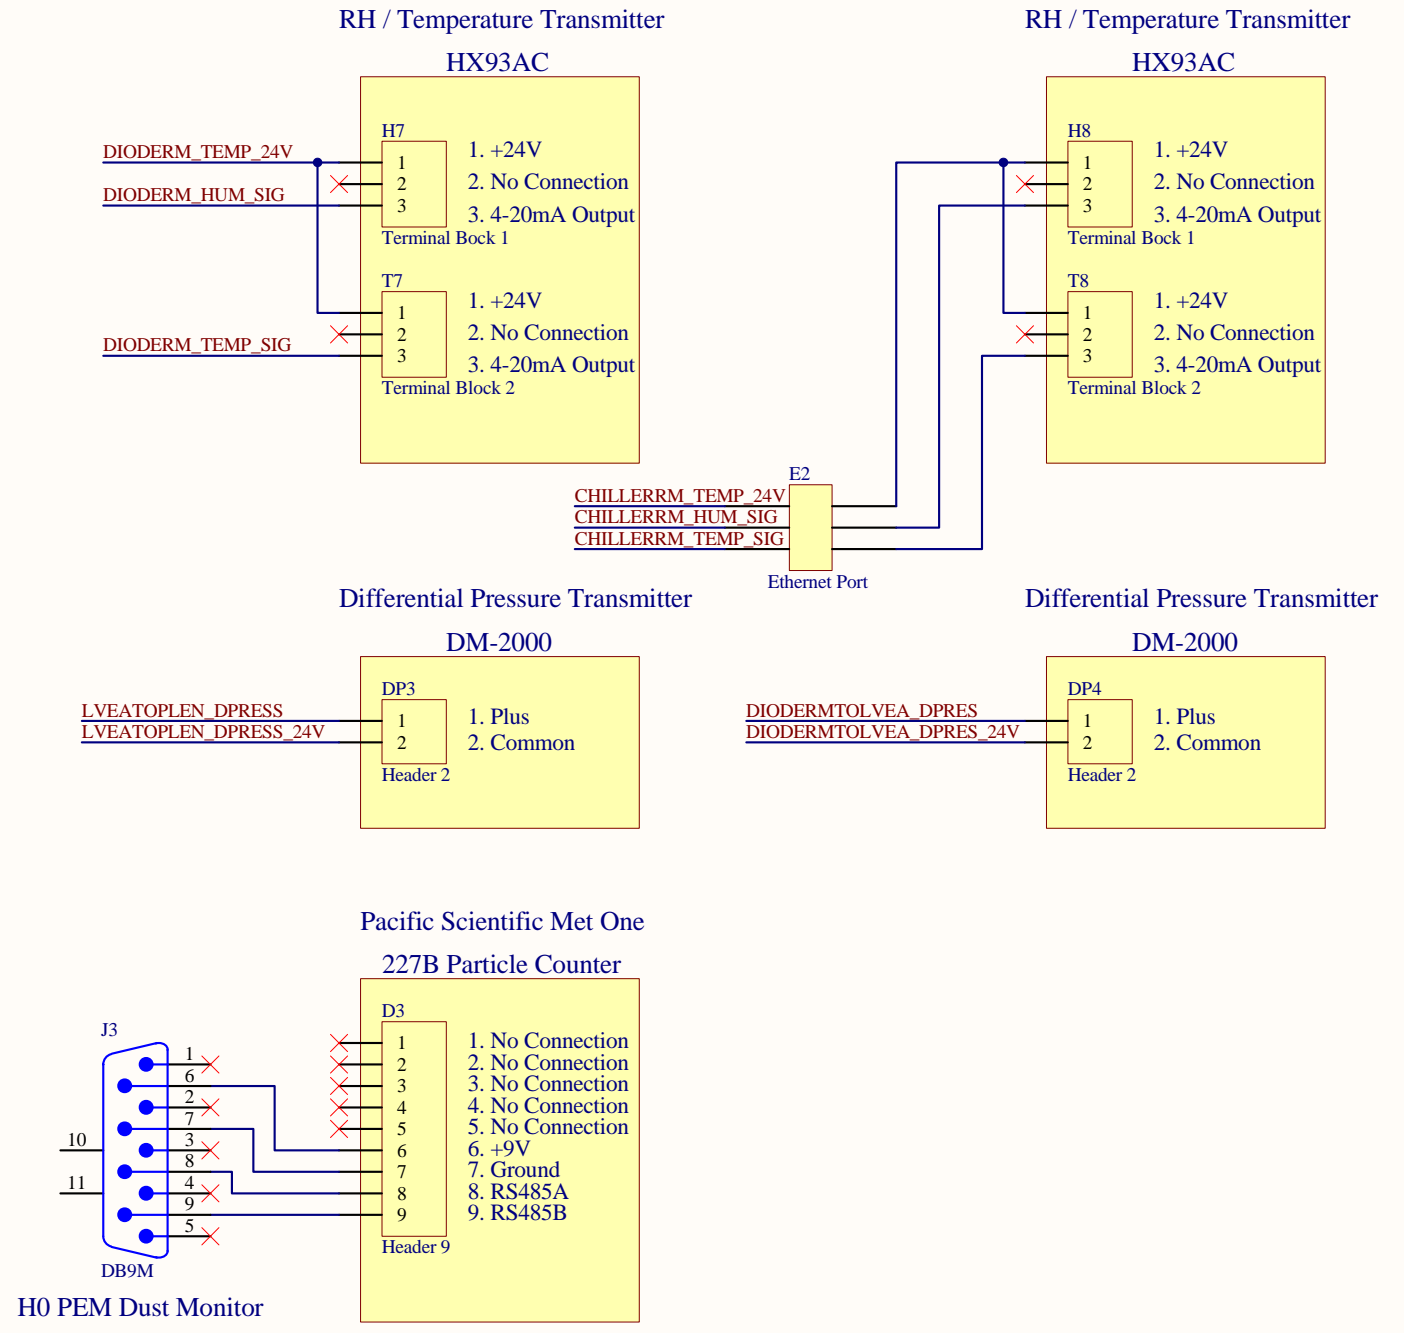

Title H2 PSL PEM Wiring Diagram		
Size B	Number D1102313	Revision A
Date: 12/8/2011	Sheet 1 of 3	
File: C:\Users\...\H2 PSL PEM Wiring Diagram\Sheet1.SchDoc		

Title H2 PSL PEM Wiring Diagram		
Size B	Number D1102313	Revision A
Date: 12/8/2011	Sheet 2 of 3	
File: C:\Users\...\H2 PSL PEM Wiring Diagram\Sheet 2.SchDoc		

A

A

B

B

C

C

D

D

Notes:
 CP - Condensation Pump
 AC - Air Conditioner

South CP
 South AC
 North CP
 North AC
 Alarm

Title H2 PSL PEM Wiring Diagram		
Size B	Number D1102313	Revision A
Date: 12/8/2011	Sheet 3 of 3	
File: C:\Users\...\H2 PSL PEM Wiring Diagram\Sheet3.SchDoc		