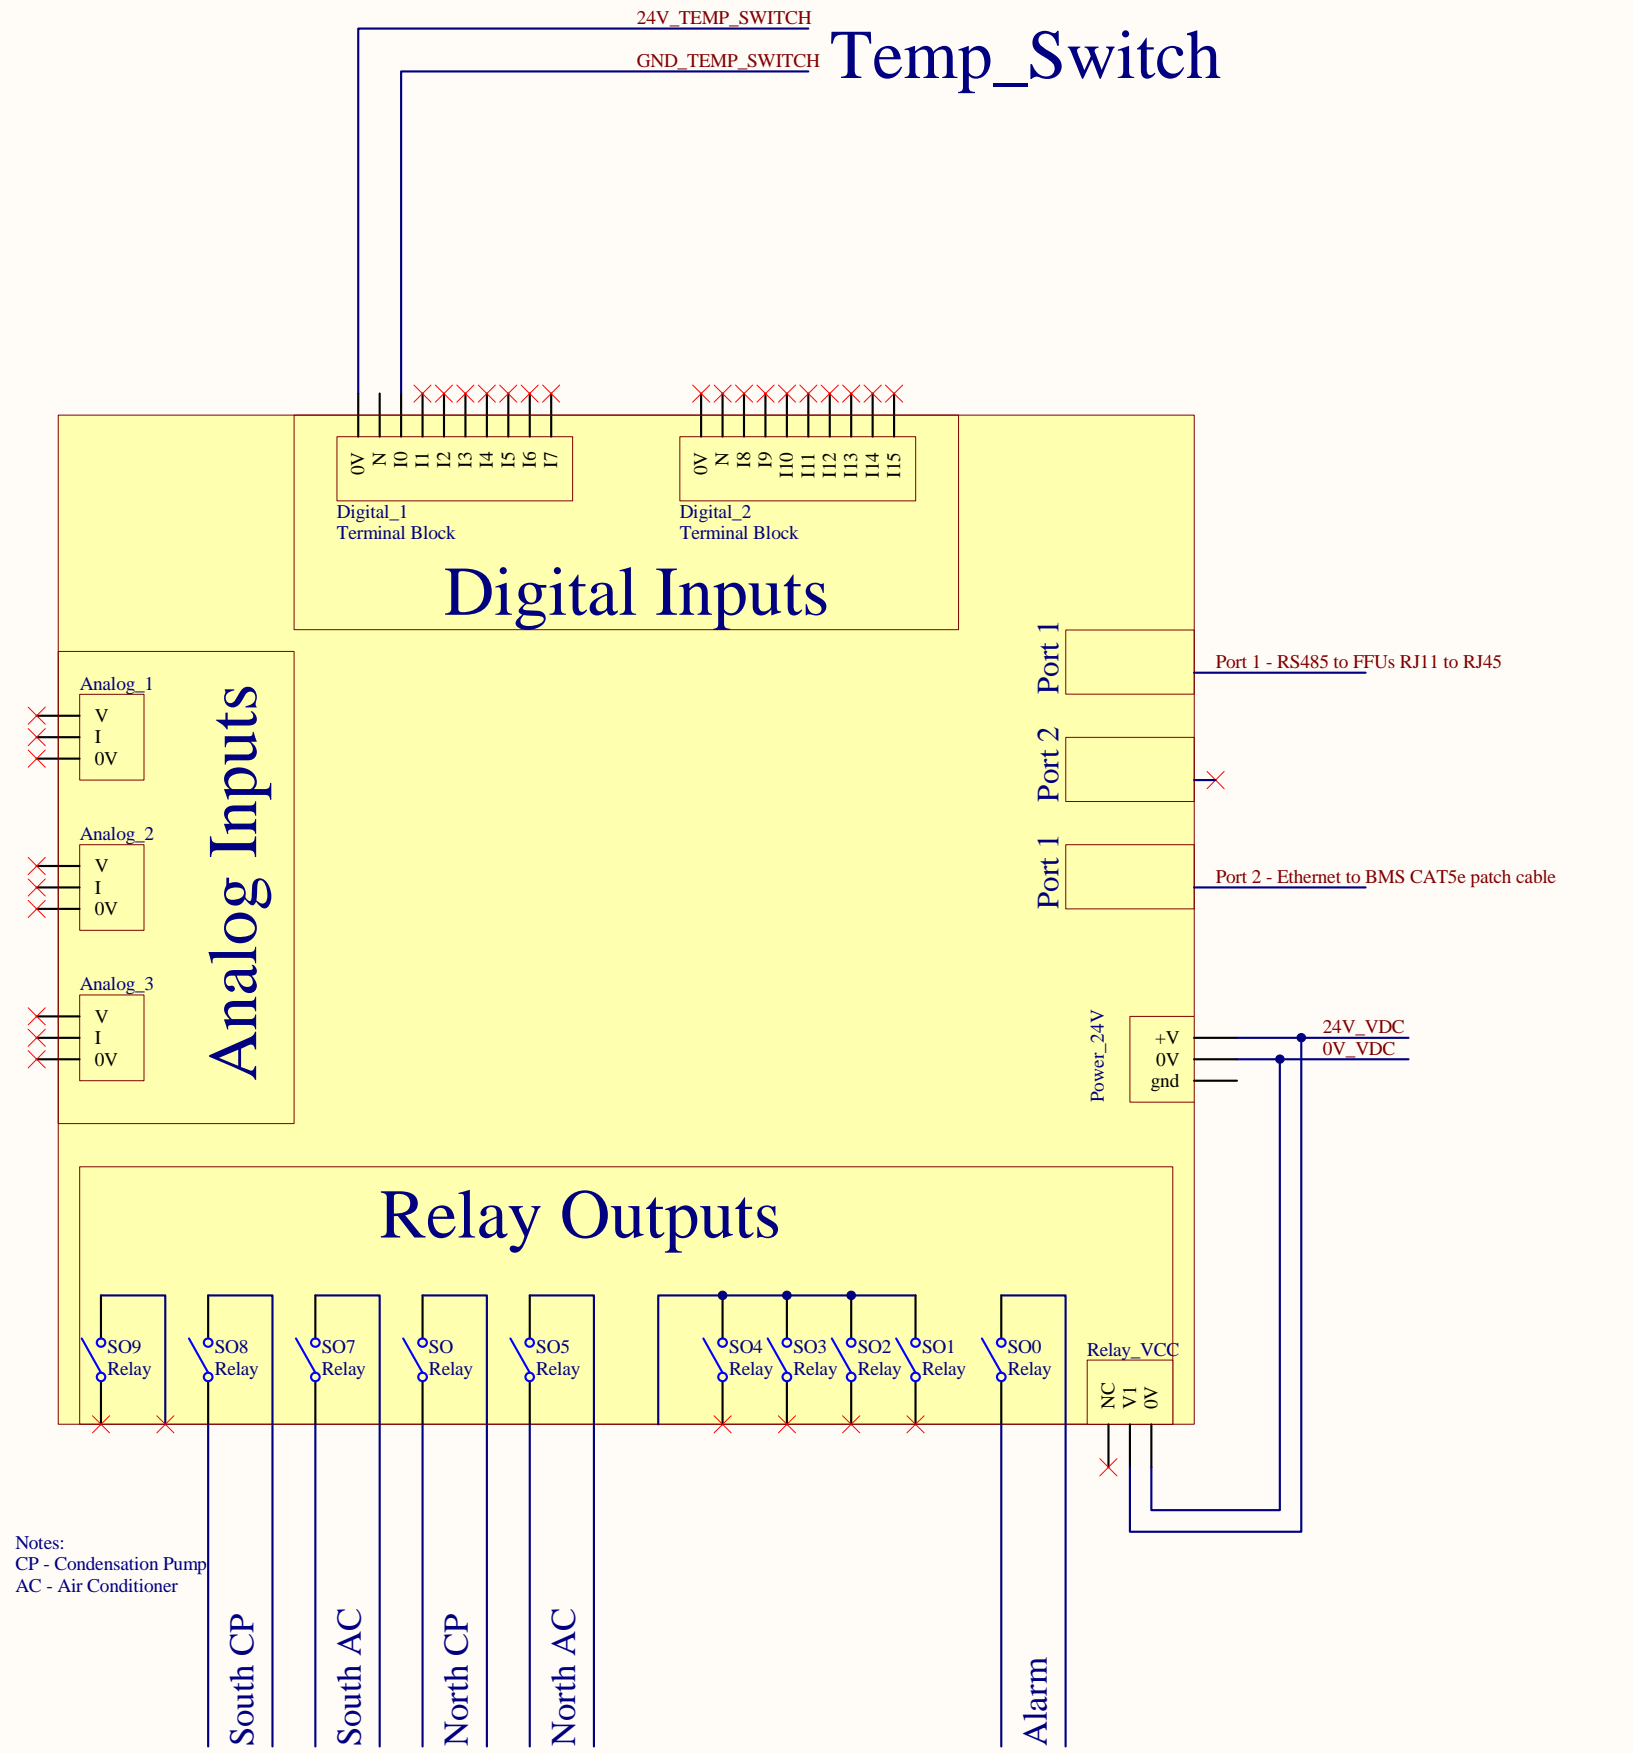

A

A

B

B

C

C

D

D

Notes:
 CP - Condensation Pump
 AC - Air Conditioner

South CP
 South AC
 North CP
 North AC
 Alarm

Title H2 PSL PEM Wiring Diagram		
Size B	Number D1102313	Revision A
Date: 12/8/2011	Sheet 3 of 3	
File: C:\Users\...\H2 PSL PEM Wiring Diagram\Sheet3.SchDoc		