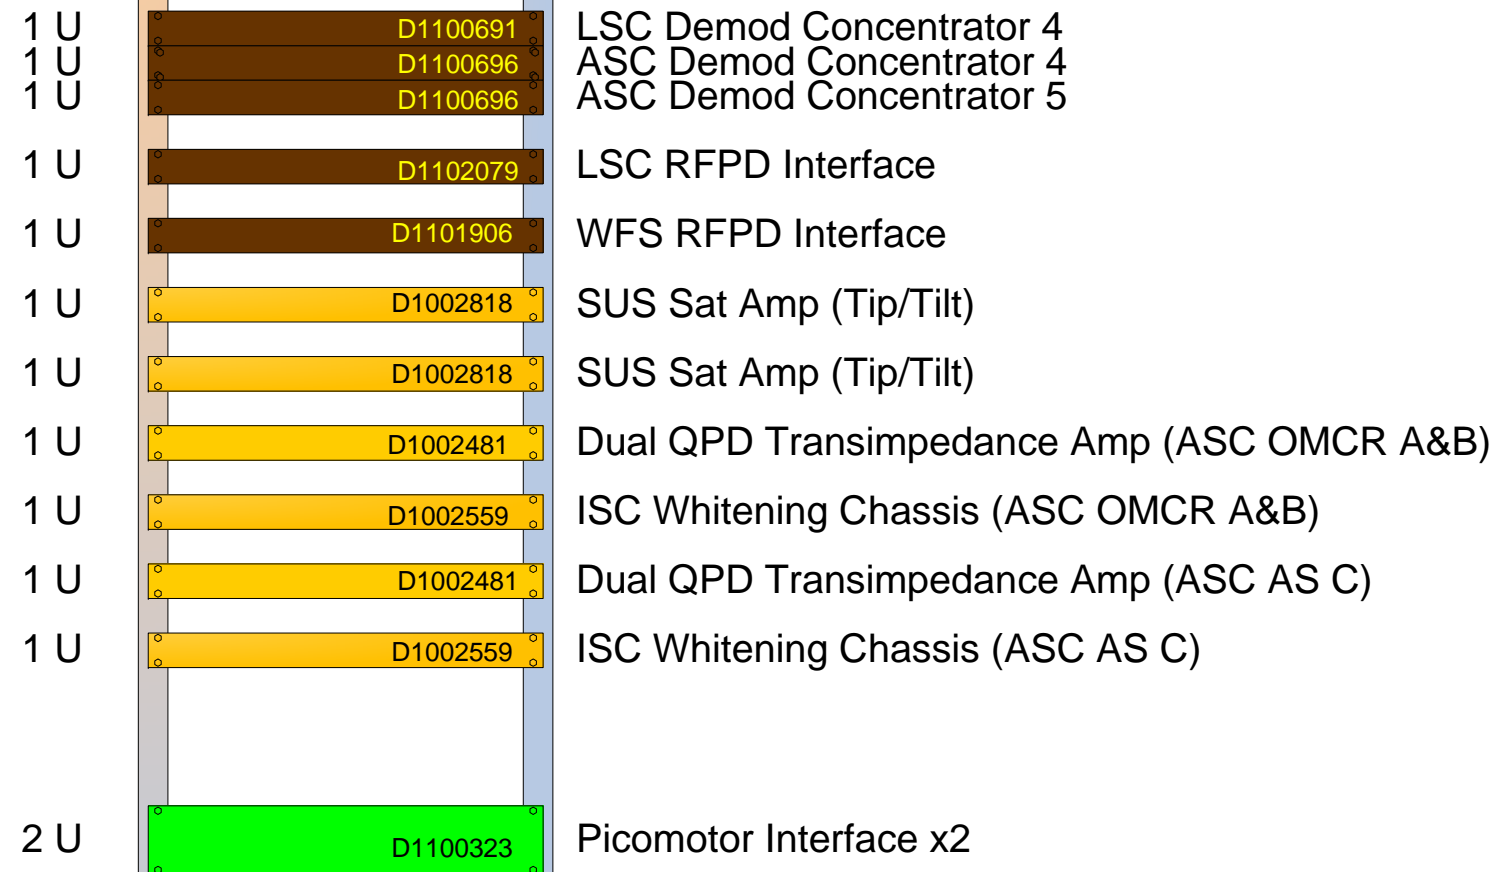

ISC R5

Serves LVEA HAM 6

41 U

Color Key

- 1 U Installed
- 1 U Ready for installation
- 1 U Built but not fully tested
- 1 U Still being built
- 1 U Not even started building
- 1 U TBD

Status as of 17 February 2012

LIGO-D1200196-v3