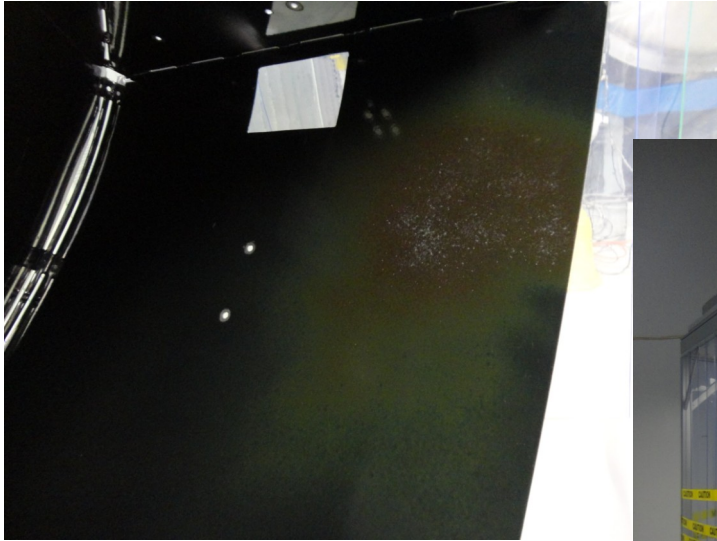

# Cryo-Pump Baffle Wipe Down and Experiment

## 19 Aug 2011

Above and below: Discoloration

Pictures to the right: Spots where coating has already chipped off.

Above: The Experiment