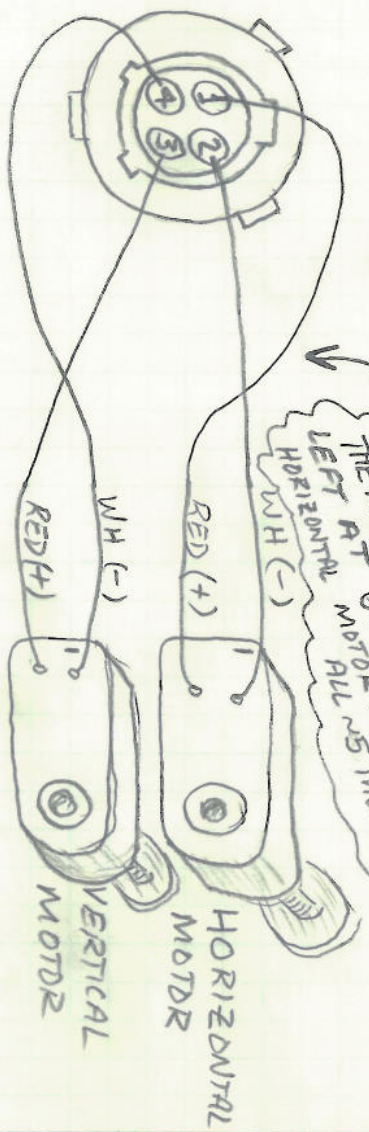

VIEW INTO
MALE PINS
OF MIGHTY
MOUSE CONNECTOR

THE KAPTON WIRES CAN BE LEFT AT MOTOR. ALL 25 INCHES

THE MYSTERIES OF PICOMOTORS REVEALED

8 AUGUST 2014
R. ABBOTT
D1400279-V1