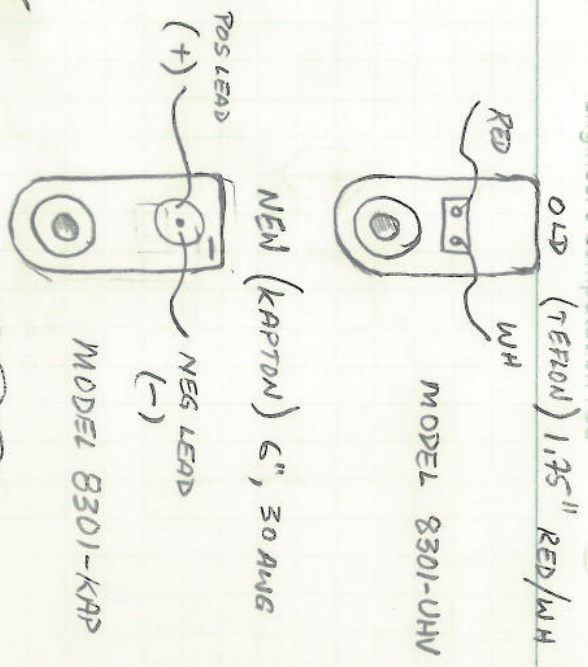

VIEW INTO
MALE PINS
OF MIGHTY
MOUSE CONNECTOR

THE KAPTON WIRES CAN BE LEFT AT MOTOR. ALL 25 INCHES

THE MYSTERIES OF PICOMOTORS REVEALED

8 AUGUST 2014
R. ABBOTT
D1400279-V1