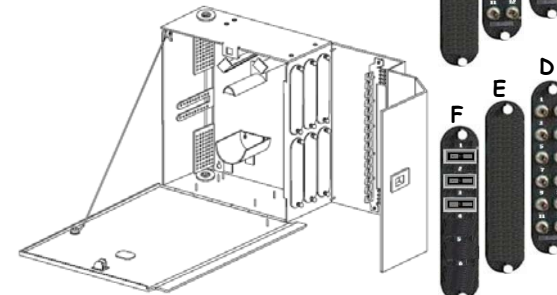

B

Port	Subjacket	Fiber	Label	Termination	Fiber Description	Outlying Destination
B01	Orange	E-Blue	Y-Fiber-08	LC	Ilnetfedagy Port 21F	IP - 10.199.0.14 Netgear GSM7224 Port 21F
B02	Orange	D-Blue	Y-Fiber-02	ST	Security Cameras	VT7430 - 2DRDT
B03	Orange	E-Orange	Y-Fiber-07	LC	Ilnetfedagy Port 21F	IP - 10.199.0.14 Netgear GSM7224 Port 21F
B04	Orange	D-Orange	Y-Fiber-32	ST	ESTOP Comm RX From CERY	From CER to CERY (3)
B05	Orange	E-Green	Y-Fiber-17	LC	GC 2402 Port 26F	IP - 197.168.253.30 GC 2402 Port 26F
B06	Orange	D-Green	Y-Fiber-18	LC	GC 2402 Port 26F	IP - 197.168.253.30 GC 2402 Port 26F
B07	Orange	E-Brown	Empty		Empty	Bad Fiber
B08	Orange	D-Brown	Y-Fiber-22	LC	Itecaty SM1	L1-DAQ-YC1 D1100619 VERTEX Port
B09	Orange	E-Grey	Y-Fiber-31	FC	ALS Light	ALS:FDC-YEND (To IISCBT5R)
B10	Orange	D-Grey	Y-Fiber-13	LC	D070011 INPUT Port	L1-TCS-YC1 D070011 INPUT Port
B11	Orange	Black	Y-Fiber-25	FC	Timing UTC6-TCT	(Reserved for ALS Light spare - if needed)
B12	Orange	D-White	Y-Fiber-14	LC	D070011 INPUT Port	L1-TCS-YC1 D070011 INPUT Port

D

4/11/2013		ENDY Fiber Patch			To Y-2-E (TriNet)	
Port	Type	Fiber	Type	Designation	Description	
D1	ST	Y-Fiber-27	ST	Trinet Converter	GC 2402 P9	
D2	ST	Y-Fiber-28	ST	Trinet Converter	GC 2402 P9	
D3	ST	Empty				
D4	ST	Y-Fiber-23	ST	Fibox	FIBOX	
D5	ST	Empty				
D6	ST	Empty				
D7	ST	Y-Fiber-25	ST	Trinet Converter	GC 2402 P11	
D8	ST	Y-Fiber-26	ST	Trinet Converter	GC 2402 P11	
D9	ST	Empty				
D10	ST	Empty				
D11	ST	Empty				
D12	ST	Empty				

[See LIGO-E150002](#)

A - FC Connectors
 B - FC Connectors
 C - NO Connectors
 D - ST Connectors
 E - NO Connectors
 F - LC Connectors

WCH-06P (up to 72 fibers) | Drawing CPC-220/5/33

[Y-2-E \(TriNet\)](#)