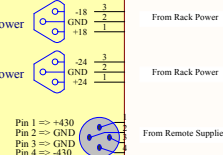

CAB SUS ITMX-278

LV ESD Driver

Commands--- Binary Outs

Monitors--- Binary Ins

ESD Binary Commands/Monitors

- CH40 - ITMX L F DC ON/OFF UL
- CH41 - ITMX L F DC ON/OFF LL
- CH42 - ITMX L F DC ON/OFF UR
- CH43 - ITMX L F DC ON/OFF LR
- CH44 - ITMX L F Pole/Zero Bypass
- CH45 - Not Used
- CH46 - Not Used
- CH47 - Not Used
- CH48 - Not Used
- CH49 - Not Used
- CH50 - Not Used
- CH51 - Not Used
- CH52 - ITMY L F DC ON/OFF UL
- CH53 - ITMY L F DC ON/OFF LL
- CH54 - ITMY L F DC ON/OFF UR
- CH55 - ITMY L F DC ON/OFF LR
- CH56 - ITMY L F Pole/Zero Bypass
- CH57 - Not Used
- CH58 - Not Used
- CH59 - Not Used
- CH60 - Not Used
- CH61 - Not Used
- CH62 - Not Used
- CH63 - Not Used