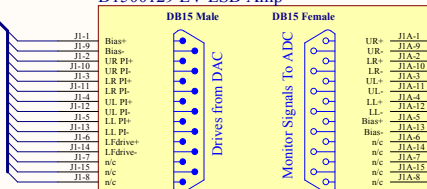

CAB SUS ITMX-250

ITMX Field Rack H1-R5
D1500129 LV ESD Amp

CAB SUS ITMX-263

U_ITM_ESD_ADC
ITM_ESD_ADC_SchDoc

CAB SUS ITMX ESD 03
CAB SUS ITMX ESD 01

ITMX

ITMX Field Rack H1-R6
D1500129 LV ESD Amp

CAB SUS ITMX-265

CAB SUS ITMX-278

LV ESD Driver

Commands--- Binary Outs

Monitors--- Binary Ins

ESD Binary Commands/Monitors

- CH40 - ITMX L F DC ON/OFF UL
- CH41 - ITMX L F DC ON/OFF LL
- CH42 - ITMX L F DC ON/OFF UR
- CH43 - ITMX L F DC ON/OFF LR
- CH44 - ITMX L F Pole/Zero Bypass
- CH45 - Not Used
- CH46 - Not Used
- CH47 - Not Used
- CH48 - Not Used
- CH49 - Not Used
- CH50 - Not Used
- CH51 - Not Used
- CH52 - ITMY L F DC ON/OFF UL
- CH53 - ITMY L F DC ON/OFF LL
- CH54 - ITMY L F DC ON/OFF UR
- CH55 - ITMY L F DC ON/OFF LR
- CH56 - ITMY L F Pole/Zero Bypass
- CH57 - Not Used
- CH58 - Not Used
- CH59 - Not Used
- CH60 - Not Used
- CH61 - Not Used
- CH62 - Not Used
- CH63 - Not Used