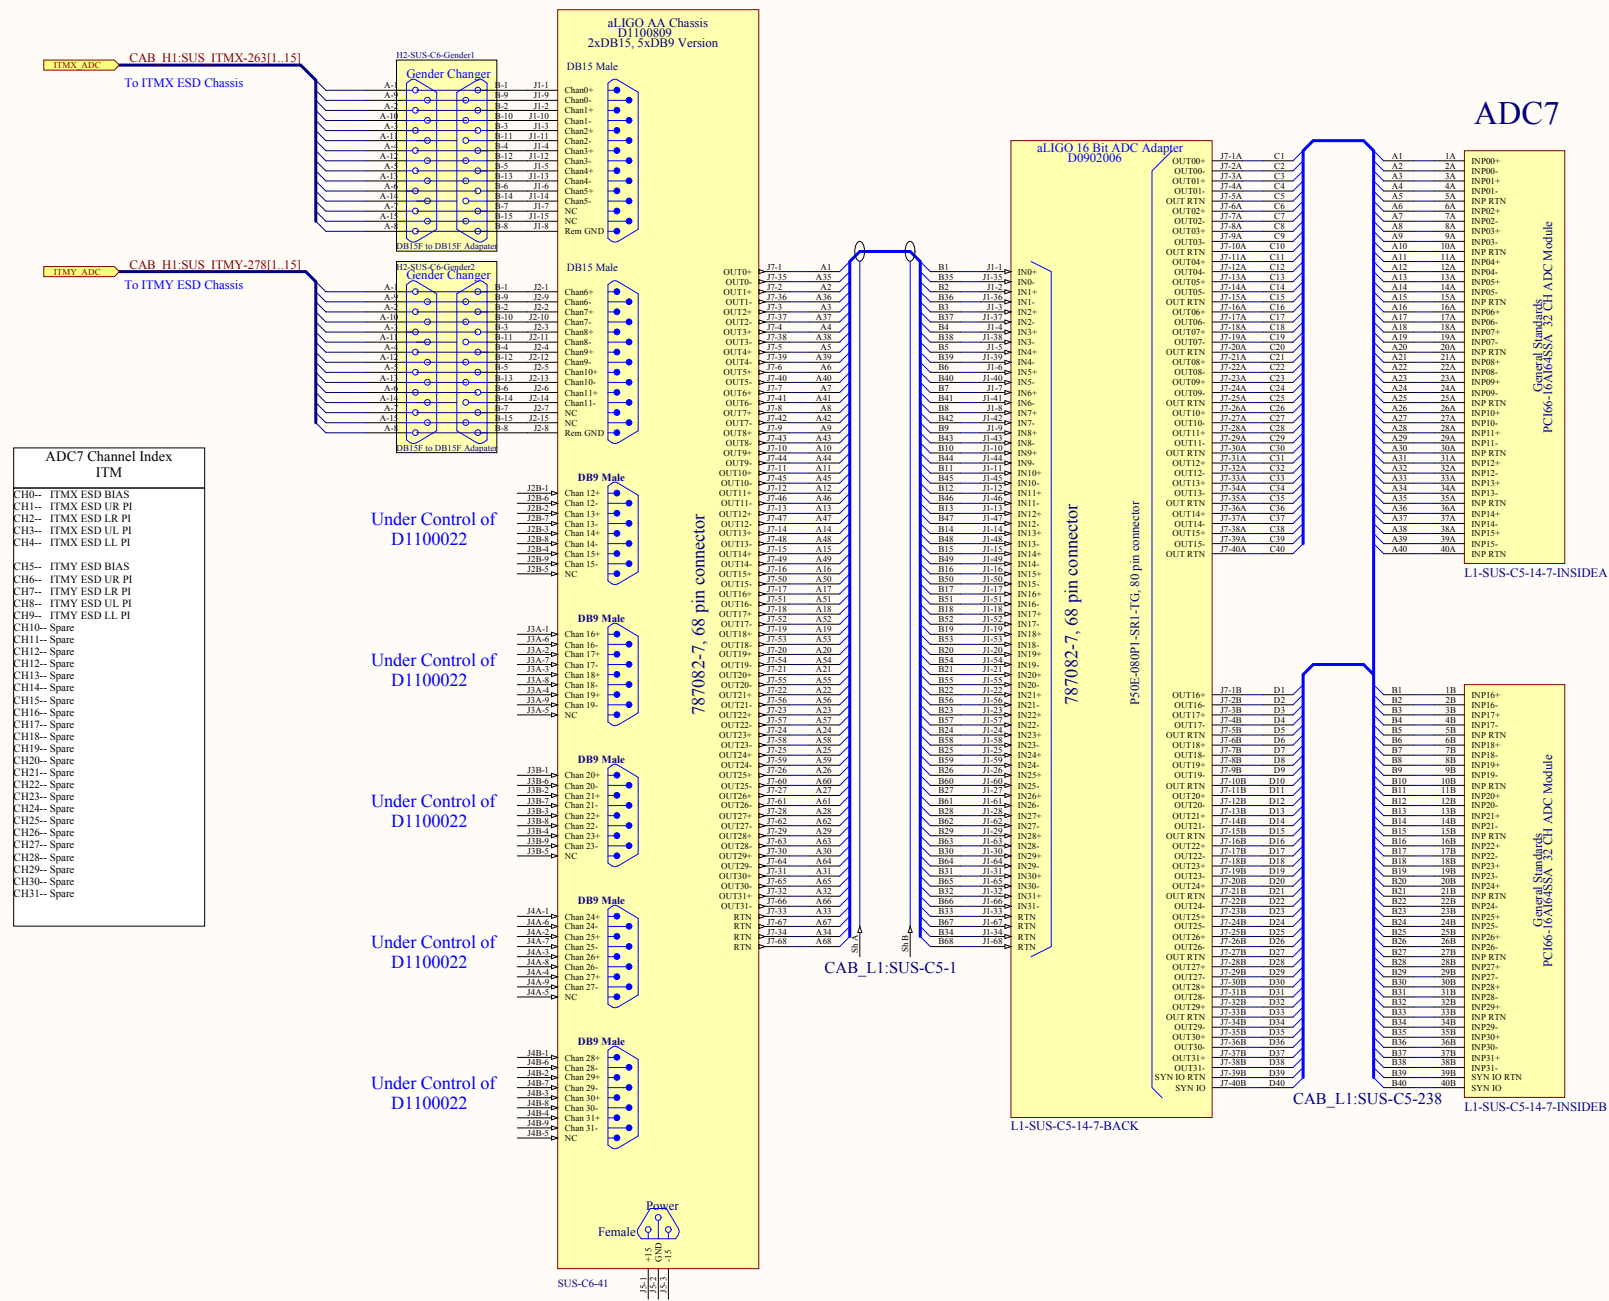

CAB SUS ITMX-278

LV ESD Driver

Commands--- Binary Outs

Monitors--- Binary Ins

ESD Binary Commands/Monitors

- CH40 - ITMX L F DC ON/OFF UL
- CH41 - ITMX L F DC ON/OFF LL
- CH42 - ITMX L F DC ON/OFF UR
- CH43 - ITMX L F DC ON/OFF LR
- CH44 - ITMX L F Pole/Zero Bypass
- CH45 - Not Used
- CH46 - Not Used
- CH47 - Not Used
- CH48 - Not Used
- CH49 - Not Used
- CH50 - Not Used
- CH51 - Not Used
- CH52 - ITMY L F DC ON/OFF UL
- CH53 - ITMY L F DC ON/OFF LL
- CH54 - ITMY L F DC ON/OFF UR
- CH55 - ITMY L F DC ON/OFF LR
- CH56 - ITMY L F Pole/Zero Bypass
- CH57 - Not Used
- CH58 - Not Used
- CH59 - Not Used
- CH60 - Not Used
- CH61 - Not Used
- CH62 - Not Used
- CH63 - Not Used

ADC7

ADC7 Channel Index	
ITM	
CH0-	ITMX ESD BIAS
CH1-	ITMX ESD UR PI
CH2-	ITMX ESD LR PI
CH3-	ITMX ESD UL PI
CH4-	ITMX ESD LL PI
CH5- ITMY ESD BIAS	
CH6-	ITMY ESD UR PI
CH7-	ITMY ESD LR PI
CH8-	ITMY ESD UL PI
CH9-	ITMY ESD LL PI
CH10-	Spare
CH11-	Spare
CH12-	Spare
CH13-	Spare
CH14-	Spare
CH15-	Spare
CH16-	Spare
CH17-	Spare
CH18-	Spare
CH19-	Spare
CH20-	Spare
CH21-	Spare
CH22-	Spare
CH23-	Spare
CH24-	Spare
CH25-	Spare
CH26-	Spare
CH27-	Spare
CH28-	Spare
CH29-	Spare
CH30-	Spare
CH31-	Spare

ADC7 Channel Index	
ITM	
CH0-	ITMX ESD BIAS
CH1-	ITMX ESD UR PI
CH2-	ITMX ESD LR PI
CH3-	ITMX ESD UL PI
CH4-	ITMX ESD LL PI
CH5- ITMY ESD BIAS	
CH6-	ITMY ESD UR PI
CH7-	ITMY ESD LR PI
CH8-	ITMY ESD UL PI
CH9-	ITMY ESD LL PI
CH10-	Spare
CH11-	Spare
CH12-	Spare
CH13-	Spare
CH14-	Spare
CH15-	Spare
CH16-	Spare
CH17-	Spare
CH18-	Spare
CH19-	Spare
CH20-	Spare
CH21-	Spare
CH22-	Spare
CH23-	Spare
CH24-	Spare
CH25-	Spare
CH26-	Spare
CH27-	Spare
CH28-	Spare
CH29-	Spare
CH30-	Spare
CH31-	Spare