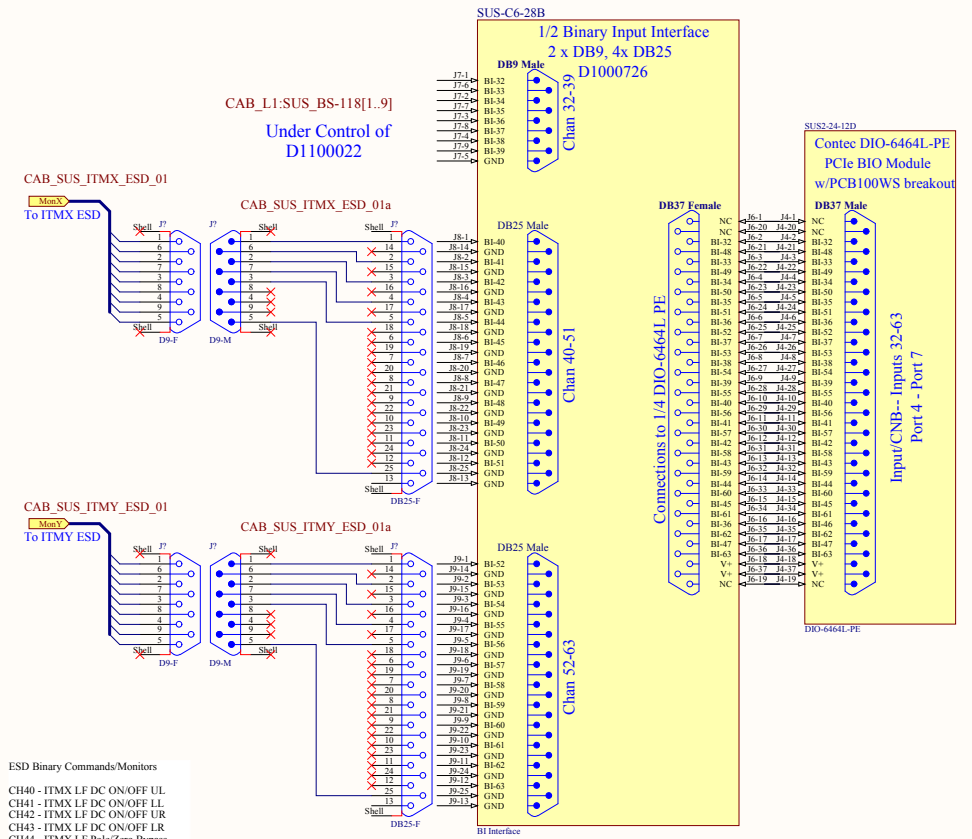

Monitors--- Binary Ins

ESD Binary Commands/Monitors