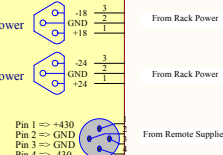

CAB SUS ITMX-250

ITMX Field Rack H1-R5
D1500129 LV ESD Amp

CAB SUS ITMX-263

U_ITM_ESD_ADC
ITM_ESD_ADC_SchDoc

CAB SUS ITMX ESD 03
CAB SUS ITMX ESD 01

ITMX

ITMX Field Rack H1-R6
D1500129 LV ESD Amp

CAB SUS ITMX-265

CAB SUS ITMX-278

LV ESD Driver