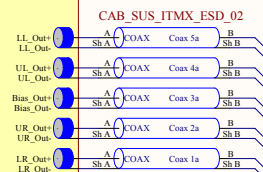

CAB SUS ITMX-250

ITMX Field Rack H1-R5
D1500129 LV ESD Amp

CAB SUS ITMX-263

U_ITM_ESD_ADC
ITM_ESD_ADC_SchDoc

CAB SUS ITMX ESD 03
CAB SUS ITMX ESD 01

ITMX

ITMX Field Rack H1-R6
D1500129 LV ESD Amp

CAB SUS ITMX-265

CAB SUS ITMX-278

LV ESD Driver

Commands--- Binary Outs

Monitors--- Binary Ins

ESD Binary Commands/Monitors

- CH40 - ITMX L F DC ON/OFF UL
- CH41 - ITMX L F DC ON/OFF LL
- CH42 - ITMX L F DC ON/OFF UR
- CH43 - ITMX L F DC ON/OFF LR
- CH44 - ITMX L F Pole/Zero Bypass
- CH45 - Not Used
- CH46 - Not Used
- CH47 - Not Used
- CH48 - Not Used
- CH49 - Not Used
- CH50 - Not Used
- CH51 - Not Used
- CH52 - ITMY L F DC ON/OFF UL
- CH53 - ITMY L F DC ON/OFF LL
- CH54 - ITMY L F DC ON/OFF UR
- CH55 - ITMY L F DC ON/OFF LR
- CH56 - ITMY L F Pole/Zero Bypass
- CH57 - Not Used
- CH58 - Not Used
- CH59 - Not Used
- CH60 - Not Used
- CH61 - Not Used
- CH62 - Not Used
- CH63 - Not Used