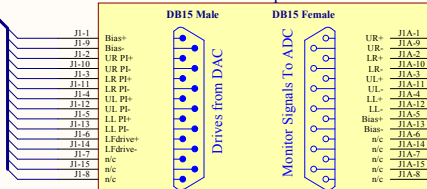

CAB SUS ITMX-250

ITMX Field Rack H1-R5
D1500129 LV ESD Amp

CAB SUS ITMX-263

U_ITM_ESD_ADC
ITM_ESD_ADC_SchDoc

CAB SUS ITMX ESD 03
CAB SUS ITMX ESD 01

ITMX

ITMX Field Rack H1-R6
D1500129 LV ESD Amp

CAB SUS ITMX-265

CAB SUS ITMX-278

LV ESD Driver

Commands--- Binary Outs

Monitors--- Binary Ins

ESD Binary Commands/Monitors

- CH40 - ITMX L F DC ON/OFF UL
- CH41 - ITMX L F DC ON/OFF LL
- CH42 - ITMX L F DC ON/OFF UR
- CH43 - ITMX L F DC ON/OFF LR
- CH44 - ITMX L F Pole/Zero Bypass
- CH45 - Not Used
- CH46 - Not Used
- CH47 - Not Used
- CH48 - Not Used
- CH49 - Not Used
- CH50 - Not Used
- CH51 - Not Used
- CH52 - ITMY L F DC ON/OFF UL
- CH53 - ITMY L F DC ON/OFF LL
- CH54 - ITMY L F DC ON/OFF UR
- CH55 - ITMY L F DC ON/OFF LR
- CH56 - ITMY L F Pole/Zero Bypass
- CH57 - Not Used
- CH58 - Not Used
- CH59 - Not Used
- CH60 - Not Used
- CH61 - Not Used
- CH62 - Not Used
- CH63 - Not Used

ADC7

ADC7 Channel Index	
ITM	
CH0-	ITMX ESD BIAS
CH1-	ITMX ESD UR PI
CH2-	ITMX ESD LR PI
CH3-	ITMX ESD UL PI
CH4-	ITMX ESD LL PI
CH5- ITMY ESD BIAS	
CH6-	ITMY ESD UR PI
CH7-	ITMY ESD LR PI
CH8-	ITMY ESD UL PI
CH9-	ITMY ESD LL PI
CH10-	Spare
CH11-	Spare
CH12-	Spare
CH13-	Spare
CH14-	Spare
CH15-	Spare
CH16-	Spare
CH17-	Spare
CH18-	Spare
CH19-	Spare
CH20-	Spare
CH21-	Spare
CH22-	Spare
CH23-	Spare
CH24-	Spare
CH25-	Spare
CH26-	Spare
CH27-	Spare
CH28-	Spare
CH29-	Spare
CH30-	Spare
CH31-	Spare