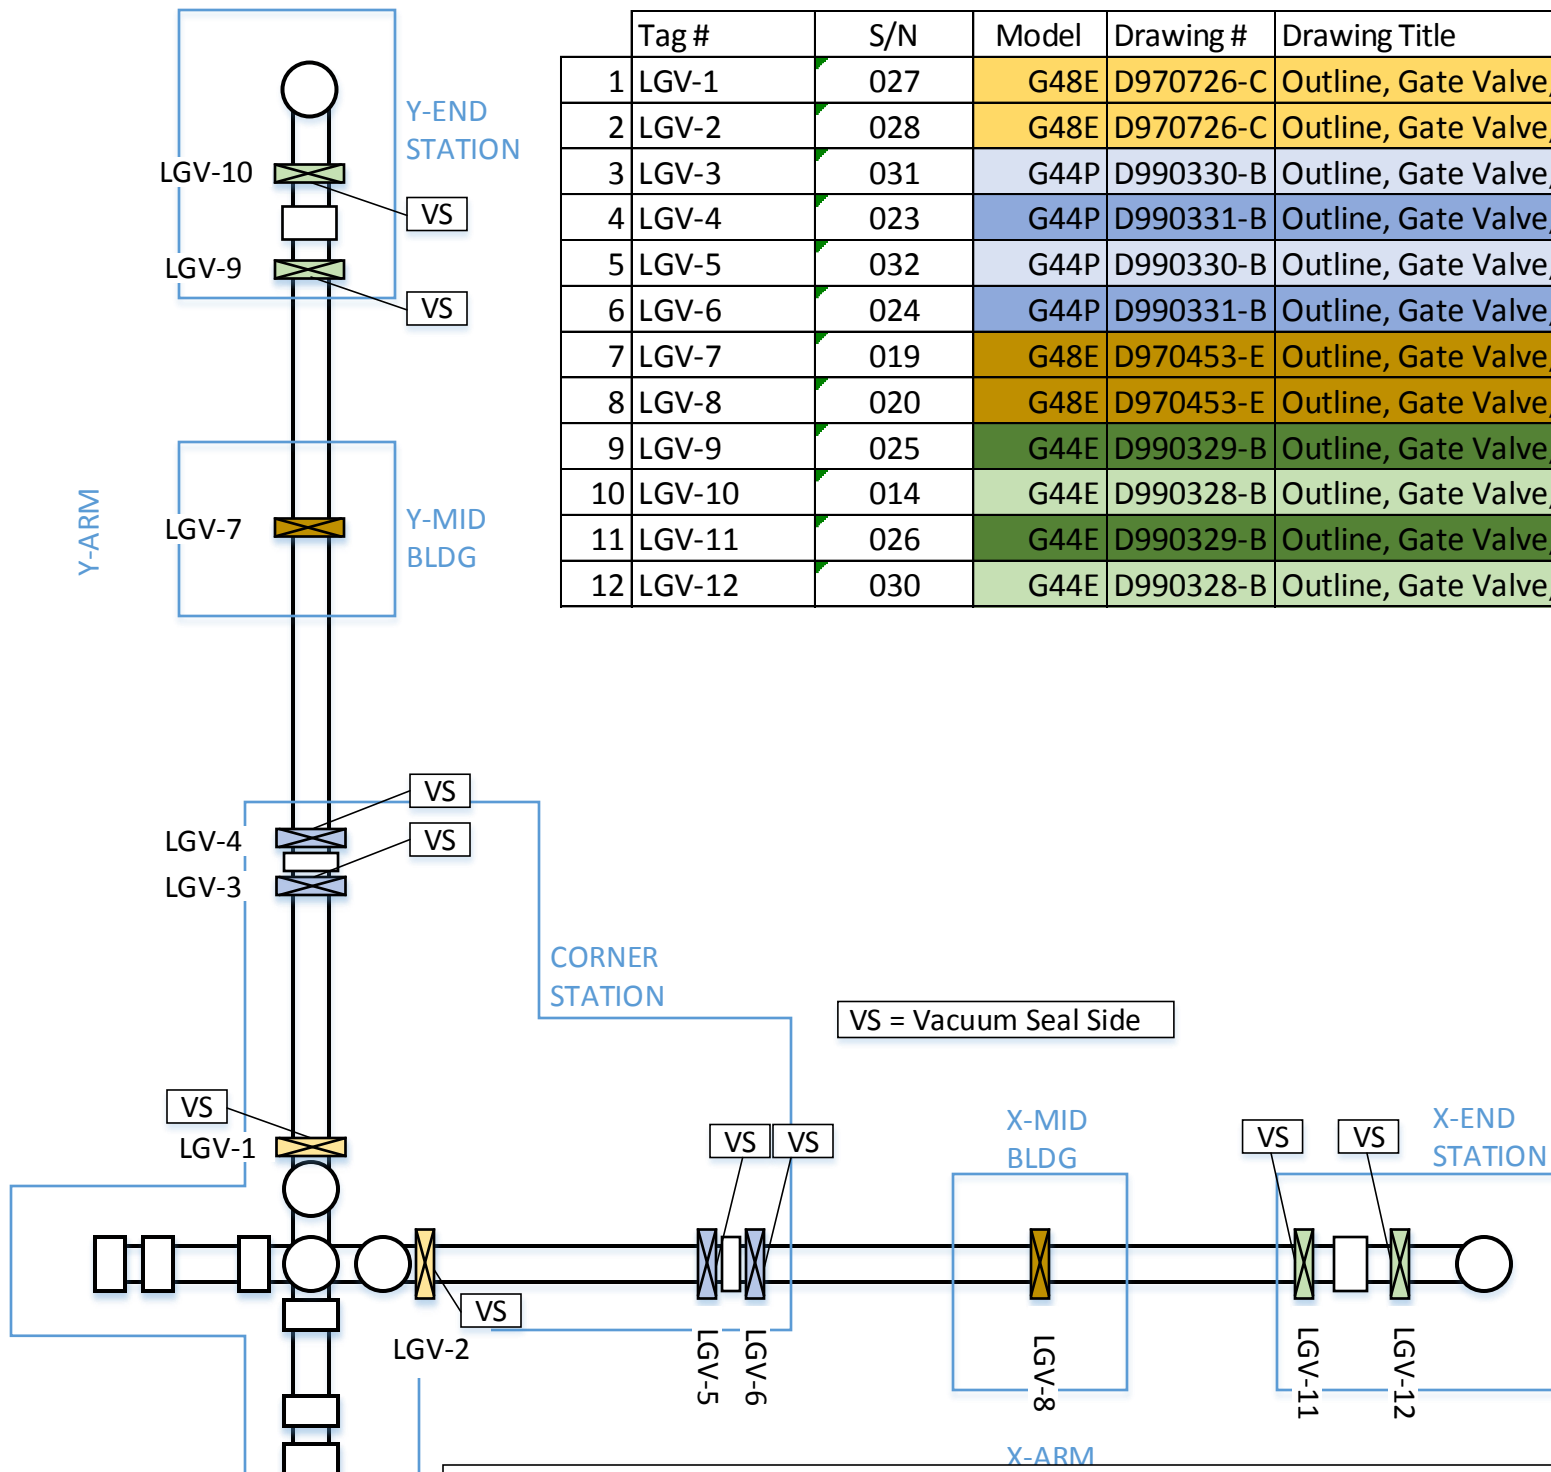

D1600164-v1, Gate Valve Designations, Locations, Orientations and Quantities  
Sheet1: LHO

Tag #	S/N	Model	Drawing #	Drawing Title
1	LGV-1	027	G48E D970726-C	Outline, Gate Valve, G48ESB - FLG/FLG
2	LGV-2	028	G48E D970726-C	Outline, Gate Valve, G48ESB - FLG/FLG
3	LGV-3	031	G44P D990330-B	Outline, Gate Valve, G44P - FLG/FLG
4	LGV-4	023	G44P D990331-B	Outline, Gate Valve, G44P - WLD/FLG
5	LGV-5	032	G44P D990330-B	Outline, Gate Valve, G44P - FLG/FLG
6	LGV-6	024	G44P D990331-B	Outline, Gate Valve, G44P - WLD/FLG
7	LGV-7	019	G48E D970453-E	Outline, Gate Valve, G48ESB - WLD/WLD
8	LGV-8	020	G48E D970453-E	Outline, Gate Valve, G48ESB - WLD/WLD
9	LGV-9	025	G44E D990329-B	Outline, Gate Valve, G44ESB - WLD/FLG
10	LGV-10	014	G44E D990328-B	Outline, Gate Valve, G44ESB - FLG/FLG
11	LGV-11	026	G44E D990329-B	Outline, Gate Valve, G44ESB - WLD/FLG
12	LGV-12	030	G44E D990328-B	Outline, Gate Valve, G44ESB - FLG/FLG

D1600164-v1, Gate Valve Designations, Locations, Orientations and Quantities  
Sheet2: LLO

# LARGE GATE VALVE TYPES AND QUANTITIES

Model	Interface	Drawing #	Drawing Title	LHO Qty	LLO Qty	Total Qty
G44E	FLG/FLG	D990328-B	Outline, Gate Valve, G44ESB - FLG/FLG	6	2	8
G44E	WLD/FLG	D990329-B	Outline, Gate Valve, G44ESB - WLD/FLG	6	2	8
G44P	FLG/FLG	D990330-B	Outline, Gate Valve, G44P - FLG/FLG	2	2	4
G44P	WLD/FLG	D990331-B	Outline, Gate Valve, G44P - WLD/FLG	2	2	4
G48E	FLG/FLG	D970726-C	Outline, Gate Valve, G48ESB - FLG/FLG	4	2	6
G48E	WLD/WLD	D970453-E	Outline, Gate Valve, G48ESB - WLD/WLD	0	2	2
				20	12	32