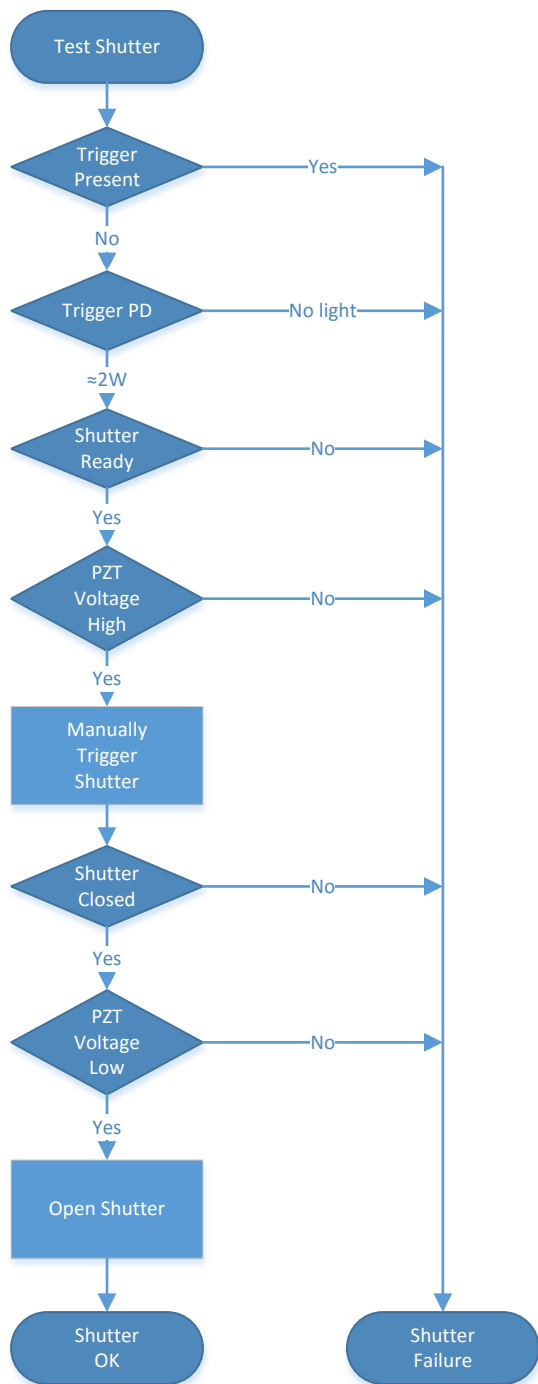

AS Port Shutter Protection

LIGO-E1600248-v1

AS Port Shutter Protection

LIGO-E1600248-v1