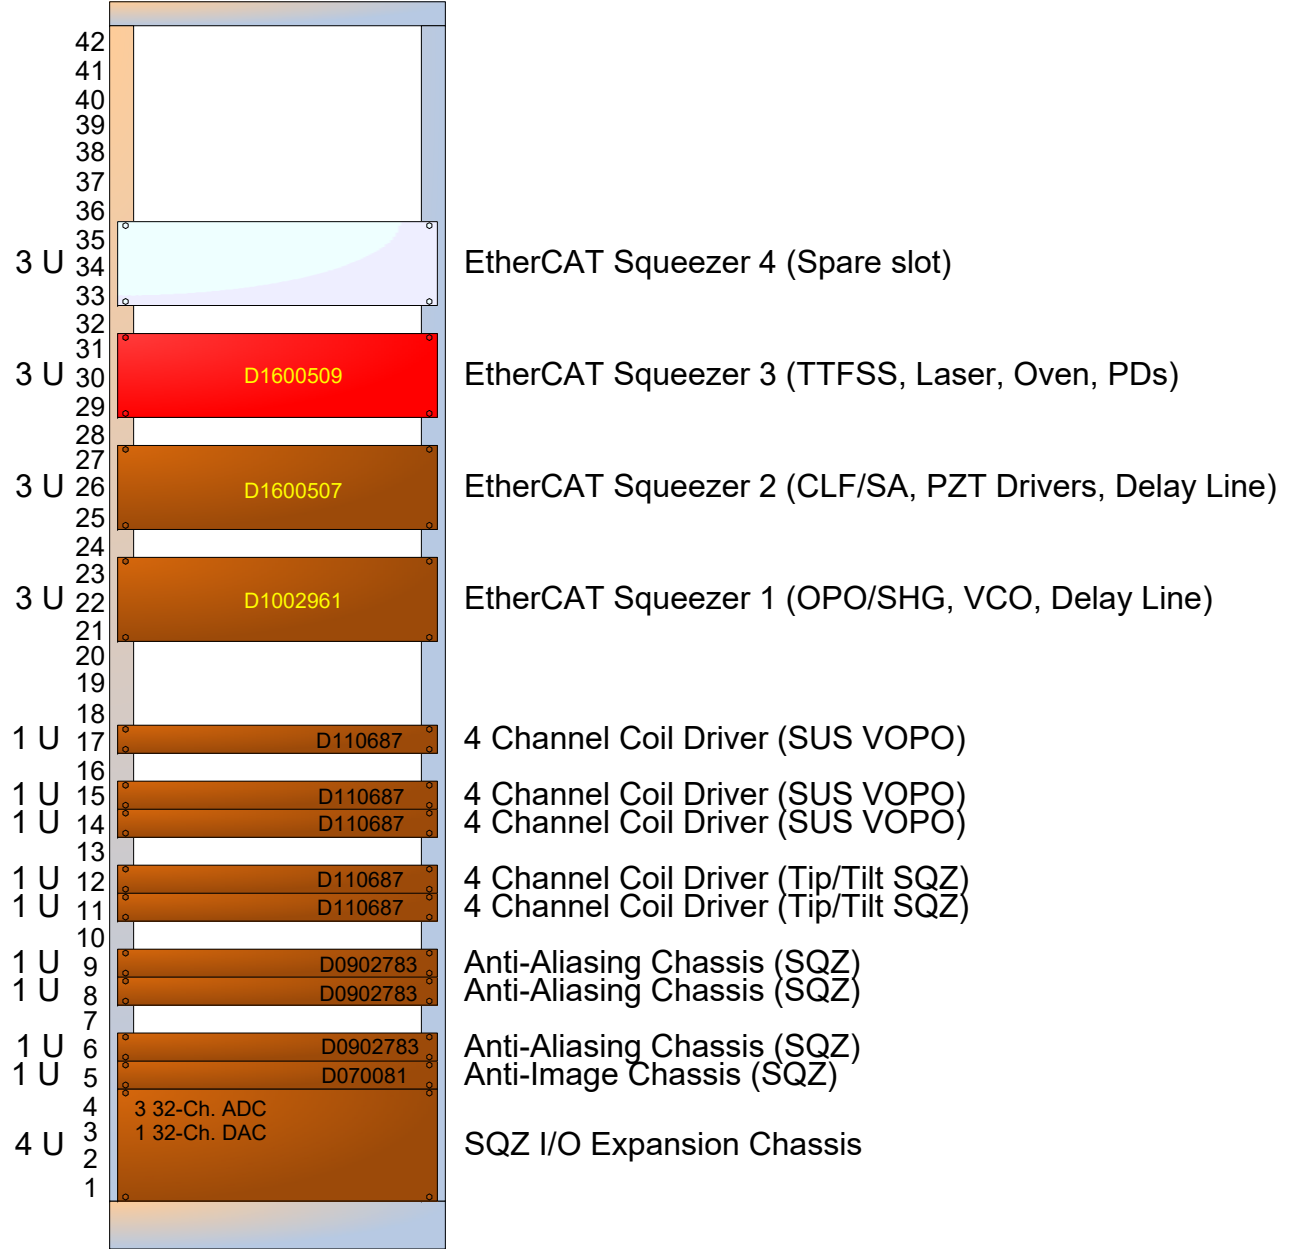

Rack Orientation In LLO CER

Front of Rack

Rack Orientation In LHO CER

Front of Rack

SQZ C1

SQZ LVEA Equipment Room Rack C1
42 U

Color Key

- 1 U Installed
- 1 U Ready for installation
- 1 U Built but not fully tested
- 1 U Still being built
- 1 U Not even started building

Status as of 28 Dec 2016

Rack Orientation In LLO CER

Front of Rack

Rack Orientation In LHO CER

Front of Rack

SQZ C2

SQZ LVEA Equipment Room Rack C2

42 U

Color Key

- 1 U  Installed
- 1 U  Ready for installation
- 1 U  Built but not fully tested
- 1 U  Still being built
- 1 U  Not even started building