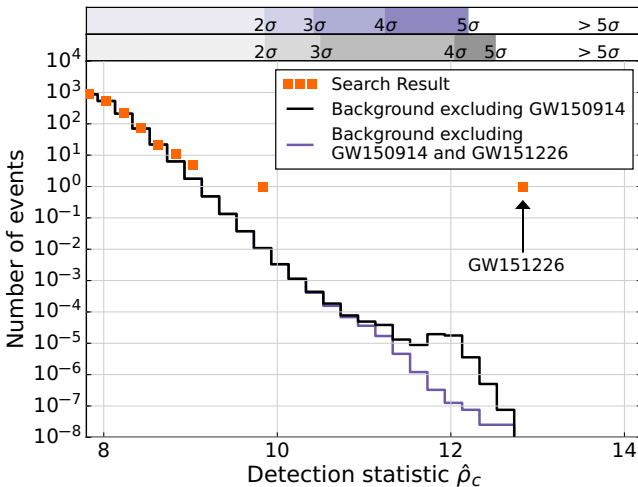

UP-STAT 2017

2017 April 21

LIGO-G1700118-v2

GW detected 2015 September 14

LVC, <http://arxiv.org/abs/1602.03837>; *PRL* **116**, 061102 (2016)

GW detected 2015 December 26

LVC, <http://arxiv.org/abs/1606.04855>; *PRL* **116**, 241103 (2016)

Matched Filter Detection of GW150914

LVC, <http://arxiv.org/abs/1602.03839>; *PRD* **93**, 122003 (2016)

Matched Filter Detection of GW150914

LVC, <http://arxiv.org/abs/1606.04856>; *PRX* **6**, 041015 (2016)

Estimate coincident false alarm rate w/time shifts: $\lesssim 1/1,600,000$ yr

Matched Filter Detection of GW151226

LVC, <http://arxiv.org/abs/1606.04856>; *PRX* **6**, 041015 (2016)

Estimate coincident false alarm rate w/time shifts: $\lesssim 1/1,600,000$ yr

Detection Candidate LVT151012

LVC, <http://arxiv.org/abs/1606.04856>; *PRX* **6**, 041015 (2016)

Estimate coincident false alarm rate w/time shifts: $\approx 1/3$ yr

Timeline of Binary Black Hole Events

Credit: LIGO