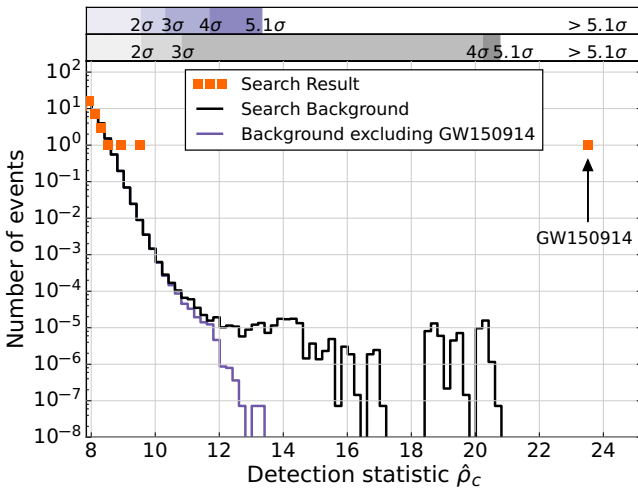

Matched Filter Detection of GW150914

LVC, <http://arxiv.org/abs/1602.03839>; *PRD* **93**, 122003 (2016)