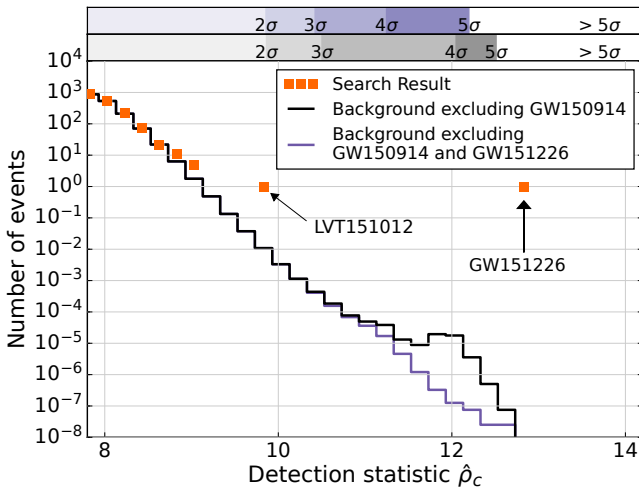

UP-STAT 2017

2017 April 21

LIGO-G1700118-v2

GW detected 2015 September 14

LVC, <http://arxiv.org/abs/1602.03837>; *PRL* **116**, 061102 (2016)

GW detected 2015 December 26

LVC, <http://arxiv.org/abs/1606.04855>; *PRL* **116**, 241103 (2016)

Matched Filter Detection of GW150914

LVC, <http://arxiv.org/abs/1602.03839>; *PRD* **93**, 122003 (2016)

Matched Filter Detection of GW150914

LVC, <http://arxiv.org/abs/1606.04856>; *PRX* **6**, 041015 (2016)

Estimate coincident false alarm rate w/time shifts: $\lesssim 1/1,600,000$ yr

Matched Filter Detection of GW151226

LVC, <http://arxiv.org/abs/1606.04856>; *PRX* **6**, 041015 (2016)

Estimate coincident false alarm rate w/time shifts: $\lesssim 1/1,600,000$ yr

Detection Candidate LVT151012

LVC, <http://arxiv.org/abs/1606.04856>; *PRX* **6**, 041015 (2016)

Estimate coincident false alarm rate w/time shifts: $\approx 1/3$ yr

Timeline of Binary Black Hole Events

Credit: LIGO