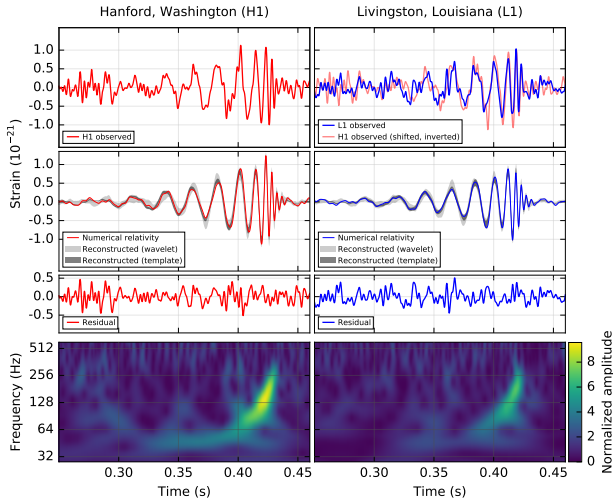

Analyzing Gravitational Wave Data From the LIGO Open Science Center

John T. Whelan `jtwsma@.rit.edu`

CCRG & School of Mathematical Sciences, Rochester Institute of Technology

for the LIGO Scientific Collaboration & the Virgo Collaboration

UP-STAT 2017

2017 April 21

LIGO-G1700118-v2

GW detected 2015 September 14

LVC, <http://arxiv.org/abs/1602.03837>; *PRL* **116**, 061102 (2016)

GW detected 2015 December 26

LVC, <http://arxiv.org/abs/1606.04855>; *PRL* **116**, 241103 (2016)

Detection Candidate LVT151012

LVC, <http://arxiv.org/abs/1606.04856>; *PRX* **6**, 041015 (2016)

Estimate coincident false alarm rate w/time shifts: $\approx 1/3$ yr

Timeline of Binary Black Hole Events

Credit: LIGO