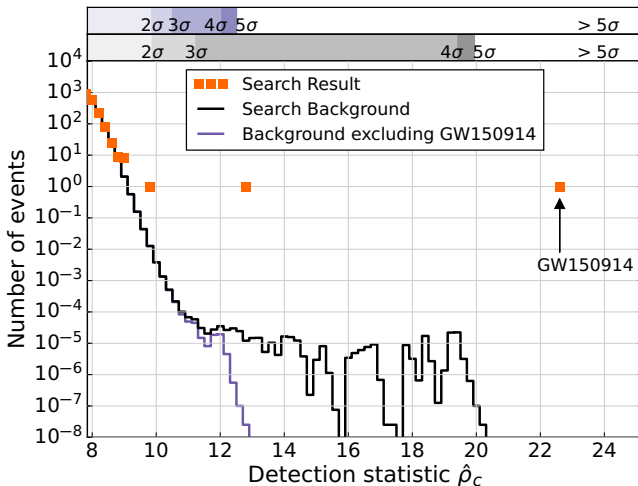

Matched Filter Detection of GW150914

LVC, <http://arxiv.org/abs/1606.04856>; *PRX* **6**, 041015 (2016)

Estimate coincident false alarm rate w/time shifts: $\lesssim 1/1,600,000$ yr