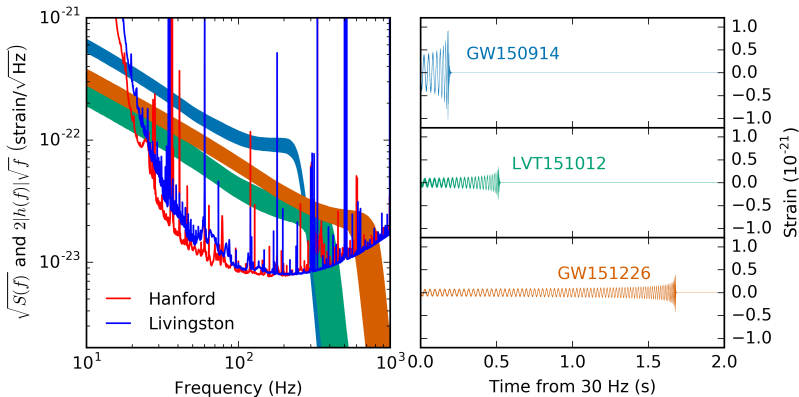

Estimate coincident false alarm rate w/time shifts: $\lesssim 1/1,600,000$ yr

Matched Filter Detection of GW151226

LVC, <http://arxiv.org/abs/1606.04856>; *PRX* **6**, 041015 (2016)

Estimate coincident false alarm rate w/time shifts: $\lesssim 1/1,600,000$ yr

Detection Candidate LVT151012

LVC, <http://arxiv.org/abs/1606.04856>; *PRX* **6**, 041015 (2016)

Estimate coincident false alarm rate w/time shifts: $\approx 1/3$ yr

Timeline of Binary Black Hole Events

Credit: LIGO

Best-Fitting Template Waveforms

LVC, <http://arxiv.org/abs/1606.04856>; *PRX* **6**, 041015 (2016)

LIGO Data Releases

- 4096s of Advanced LIGO data around each event
- Released by LIGO Open Science Center, <https://losc.ligo.org/>
- <https://losc.ligo.org/events/GW150914/>
Permanent link <http://dx.doi.org/10.7935/K5MW2F23>
- <https://losc.ligo.org/events/LVT151012/>
Permanent link <http://dx.doi.org/10.7935/K5CC0XMZ>
- <https://losc.ligo.org/events/GW151226/>
Permanent link <http://dx.doi.org/10.7935/K5H41PBP>
- Also releases of initial LIGO data from 2005-2011
Other releases to come