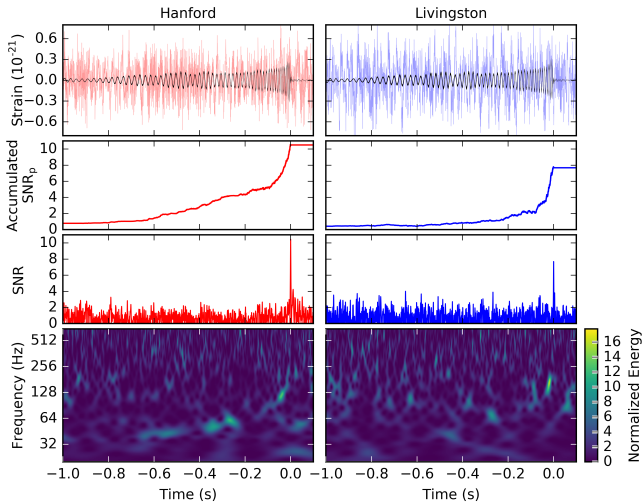

Analyzing Gravitational Wave Data From the LIGO Open Science Center

John T. Whelan `jtwsma@.rit.edu`

CCRG & School of Mathematical Sciences, Rochester Institute of Technology

for the LIGO Scientific Collaboration & the Virgo Collaboration

UP-STAT 2017

2017 April 21

LIGO-G1700118-v2

GW detected 2015 September 14

LVC, <http://arxiv.org/abs/1602.03837>; *PRL* **116**, 061102 (2016)

GW detected 2015 December 26

LVC, <http://arxiv.org/abs/1606.04855>; *PRL* **116**, 241103 (2016)

Detection Candidate LVT151012

LVC, <http://arxiv.org/abs/1606.04856>; *PRX* **6**, 041015 (2016)

Estimate coincident false alarm rate w/time shifts: $\approx 1/3$ yr

Timeline of Binary Black Hole Events

Credit: LIGO