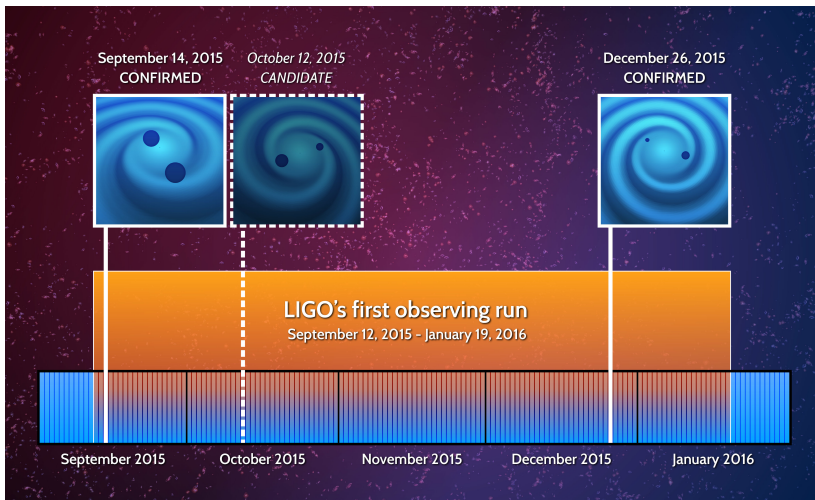

UP-STAT 2017

2017 April 21

LIGO-G1700118-v2

GW detected 2015 September 14

LVC, <http://arxiv.org/abs/1602.03837>; *PRL* **116**, 061102 (2016)

GW detected 2015 December 26

LVC, <http://arxiv.org/abs/1606.04855>; *PRL* **116**, 241103 (2016)

Estimate coincident false alarm rate w/time shifts: $\lesssim 1/1,600,000$ yr

Matched Filter Detection of GW151226

LVC, <http://arxiv.org/abs/1606.04856>; *PRX* **6**, 041015 (2016)

Estimate coincident false alarm rate w/time shifts: $\lesssim 1/1,600,000$ yr

Detection Candidate LVT151012

LVC, <http://arxiv.org/abs/1606.04856>; *PRX* **6**, 041015 (2016)

Estimate coincident false alarm rate w/time shifts: $\approx 1/3$ yr

Timeline of Binary Black Hole Events

Credit: LIGO