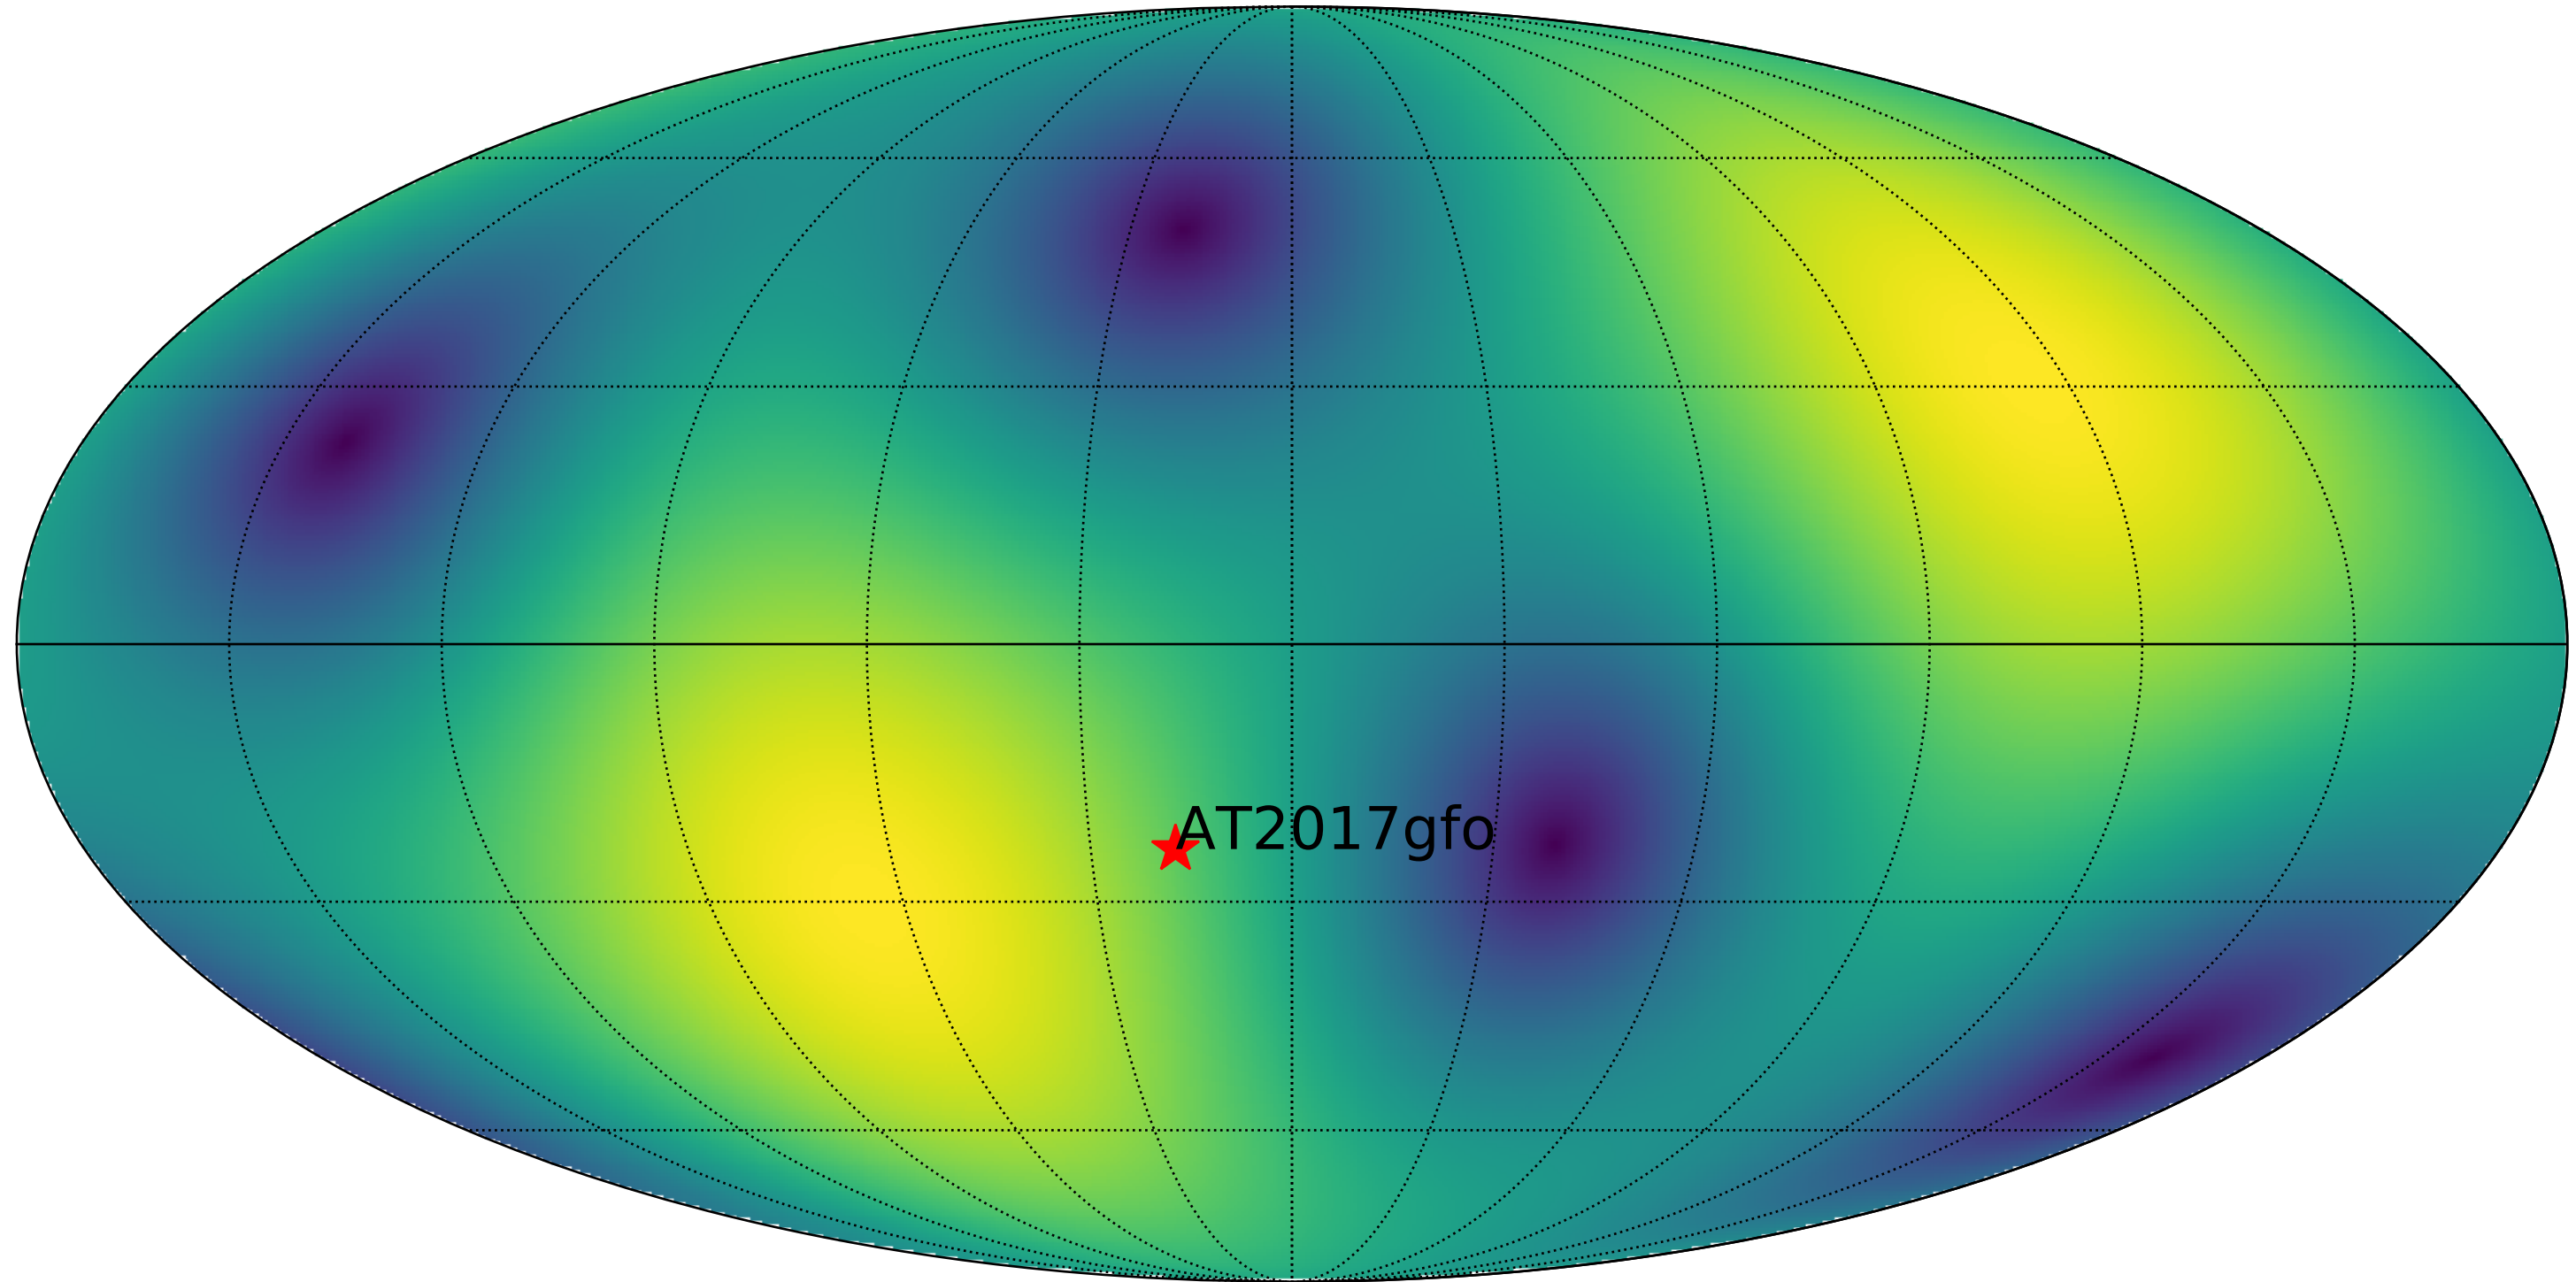

LIGO Livingston beam pattern

★ AT2017gfo