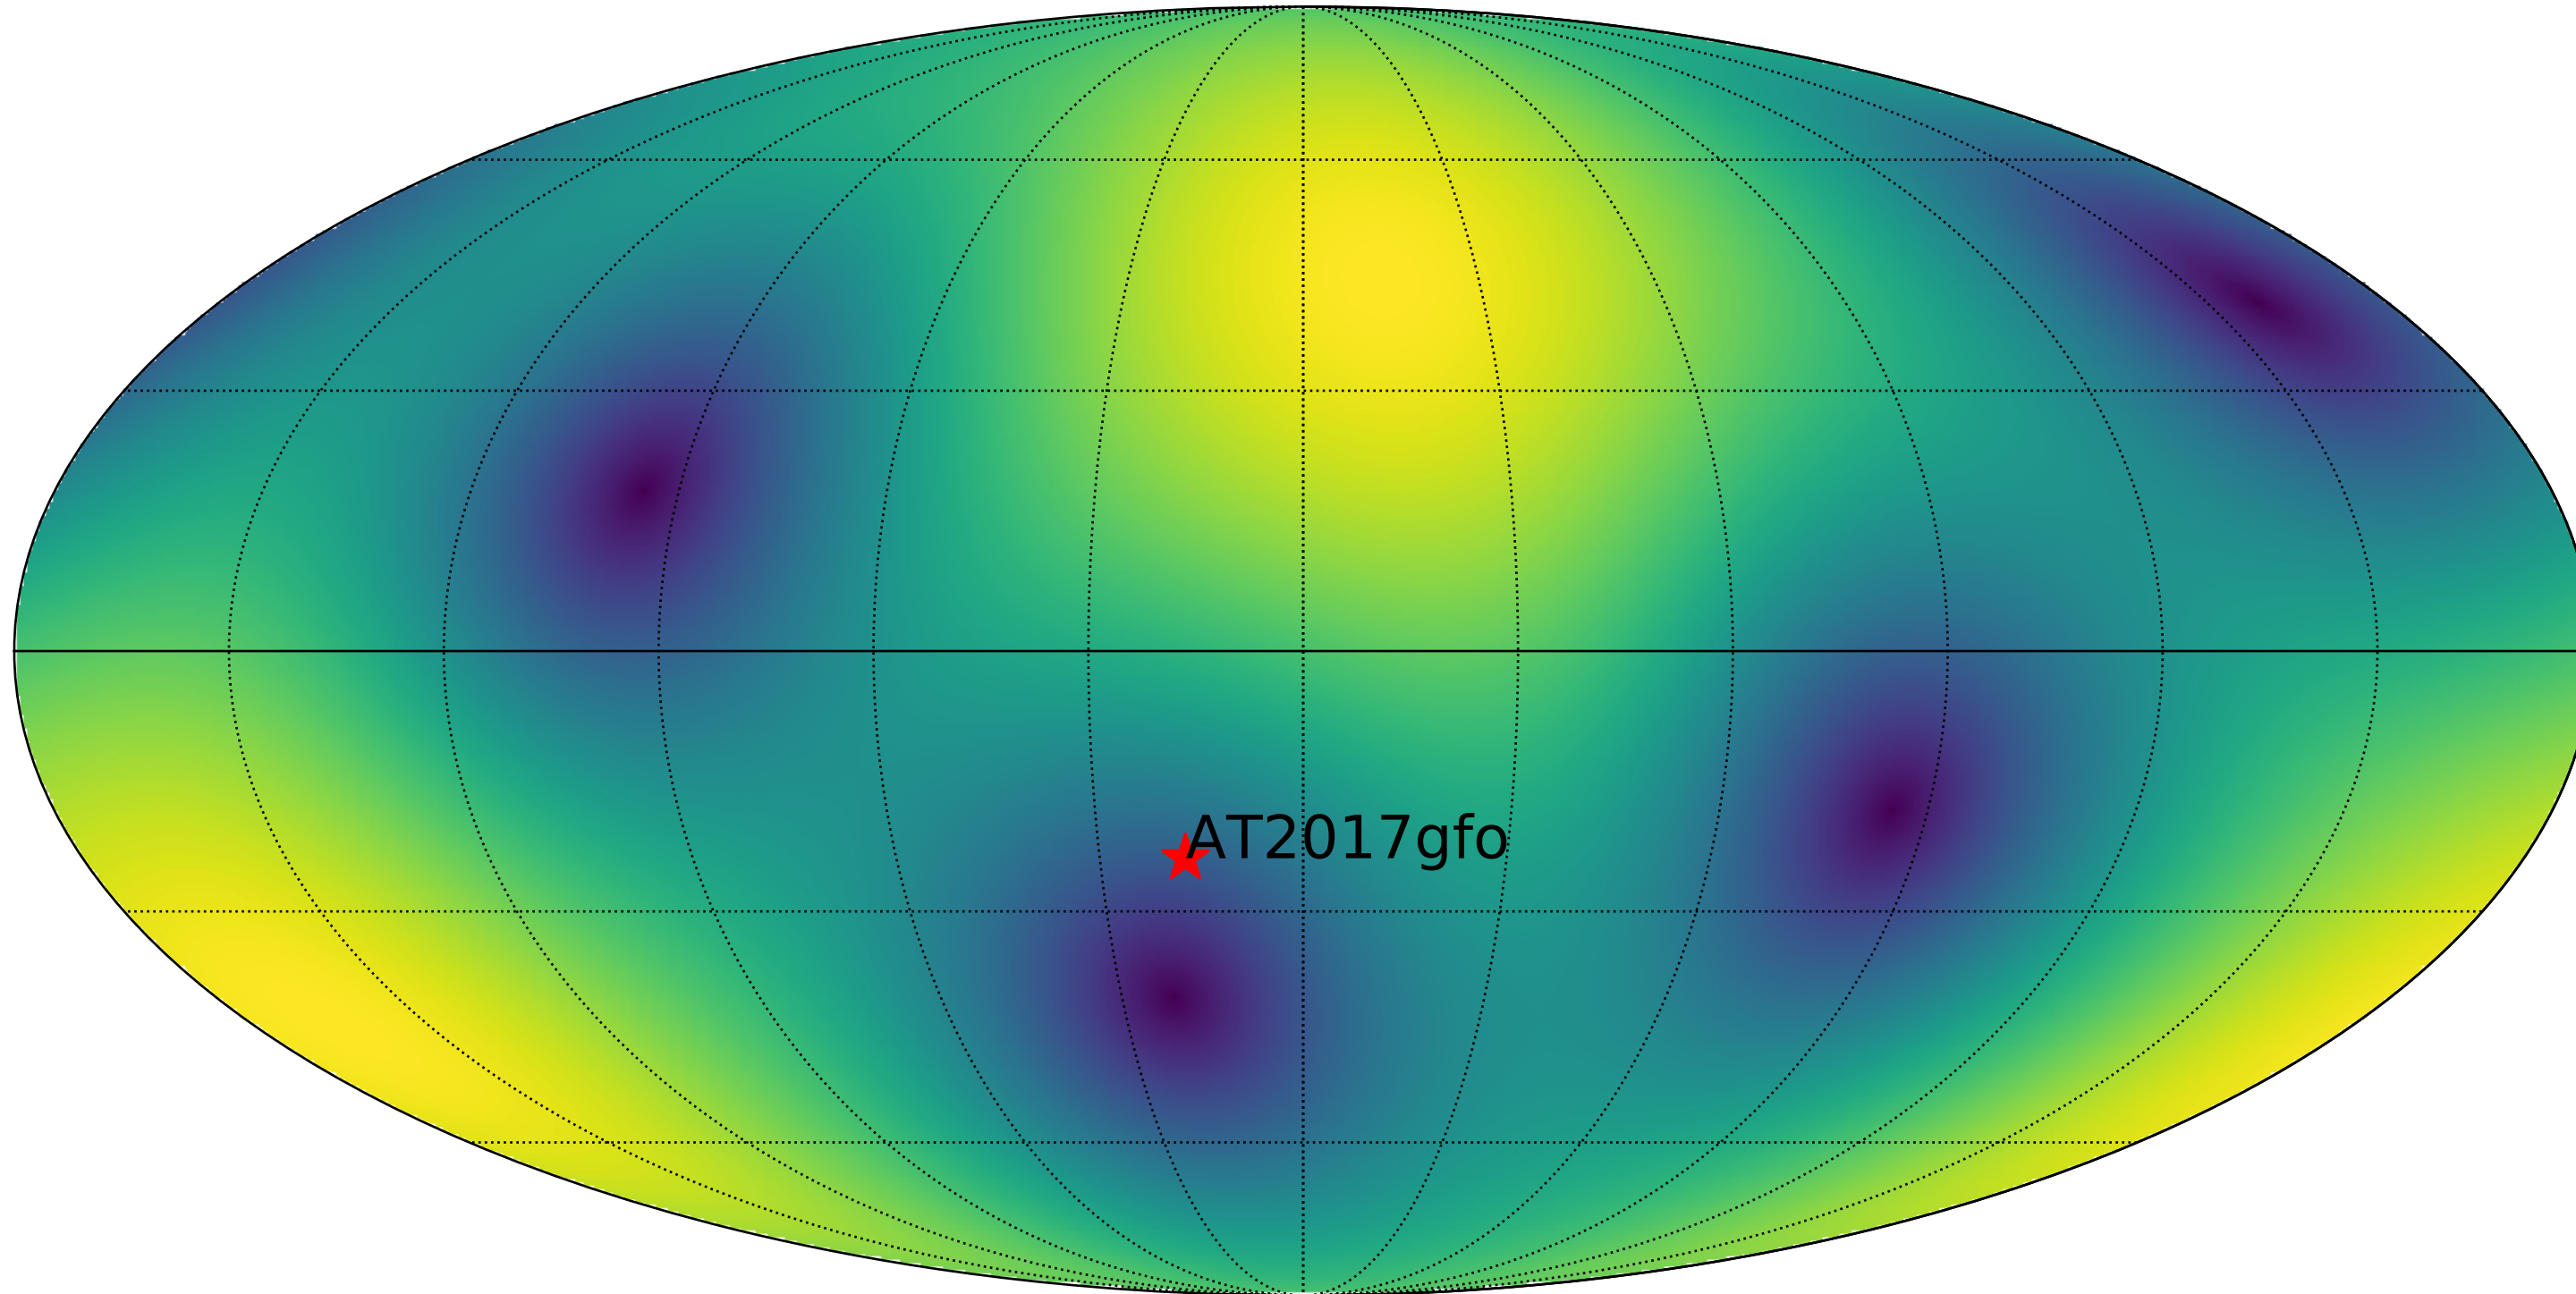

Virgo beam pattern

★ AT2017gfo