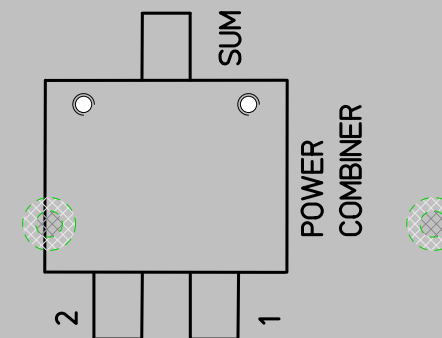

D2100765-v1

180 POWER COMBINER

Squeezer 3.125MHz Combiner

POWER COMBINER