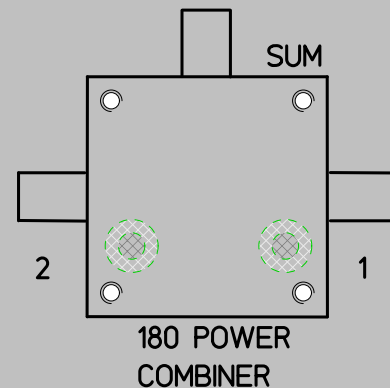

D2100765-v1

180 POWER COMBINER

Squeezer 3.125MHz Combiner

POWER COMBINER