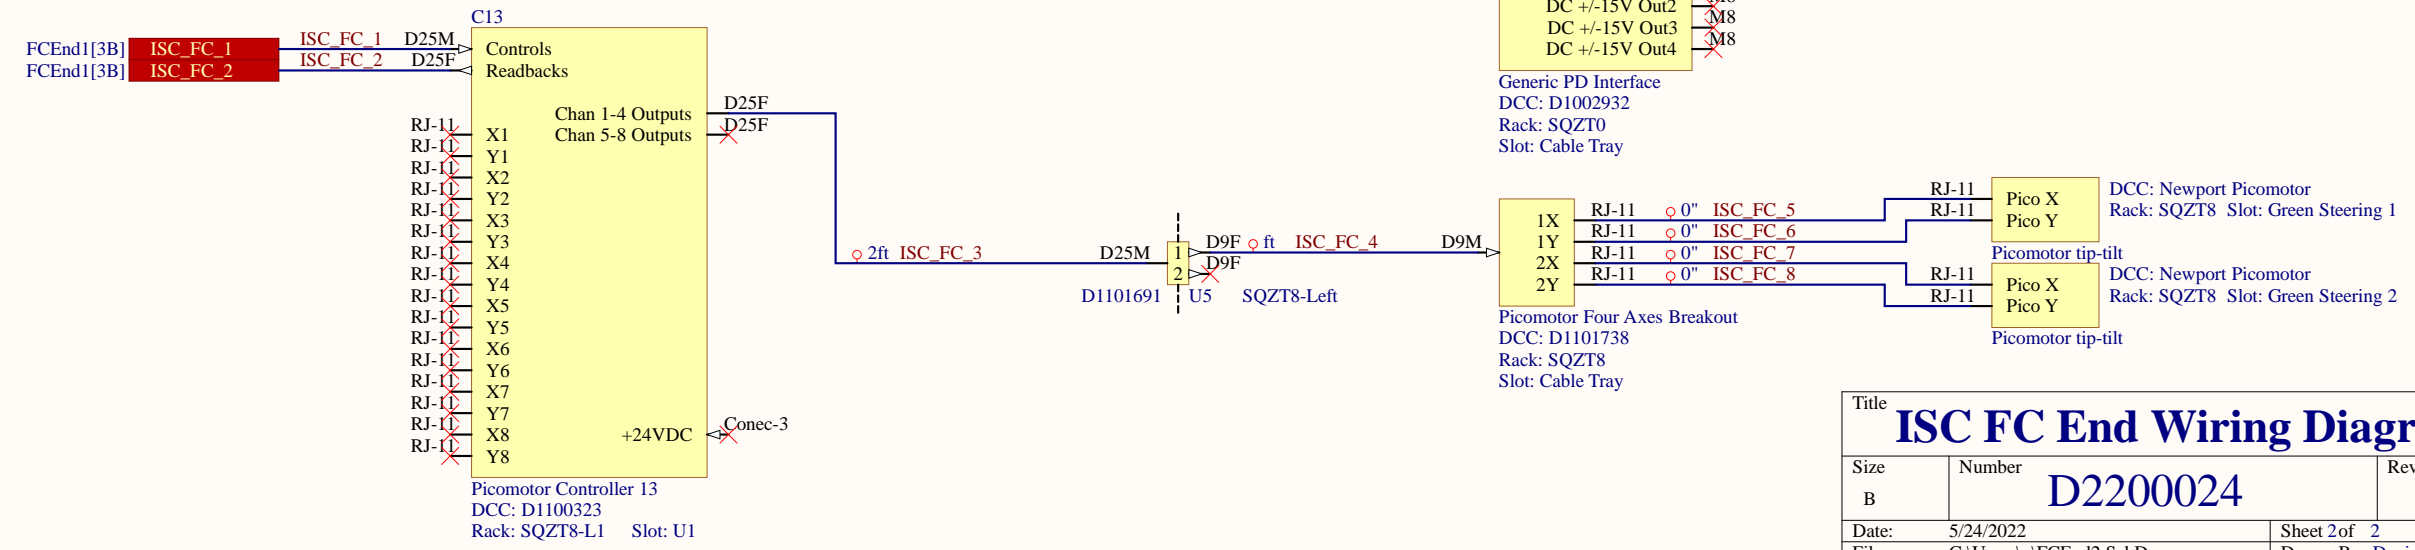

FC AUX

Title			ISC FC End Wiring Diagram		
Size	Number	Revision			
B	D2200024			2	
Date:	5/24/2022	Sheet 1 of 2			
File:	C:\Users\...\FCEnd1.SchDoc	Drawn By: Daniel Sigg			

FC VEA

Title		
ISC FC End Wiring Diagram		
Size	Number	Revision
B	D2200024	2
Date:	5/24/2022	Sheet 2 of 2
File:	C:\Users\...\FCEnd2.SchDoc	Drawn By: Daniel Sigg