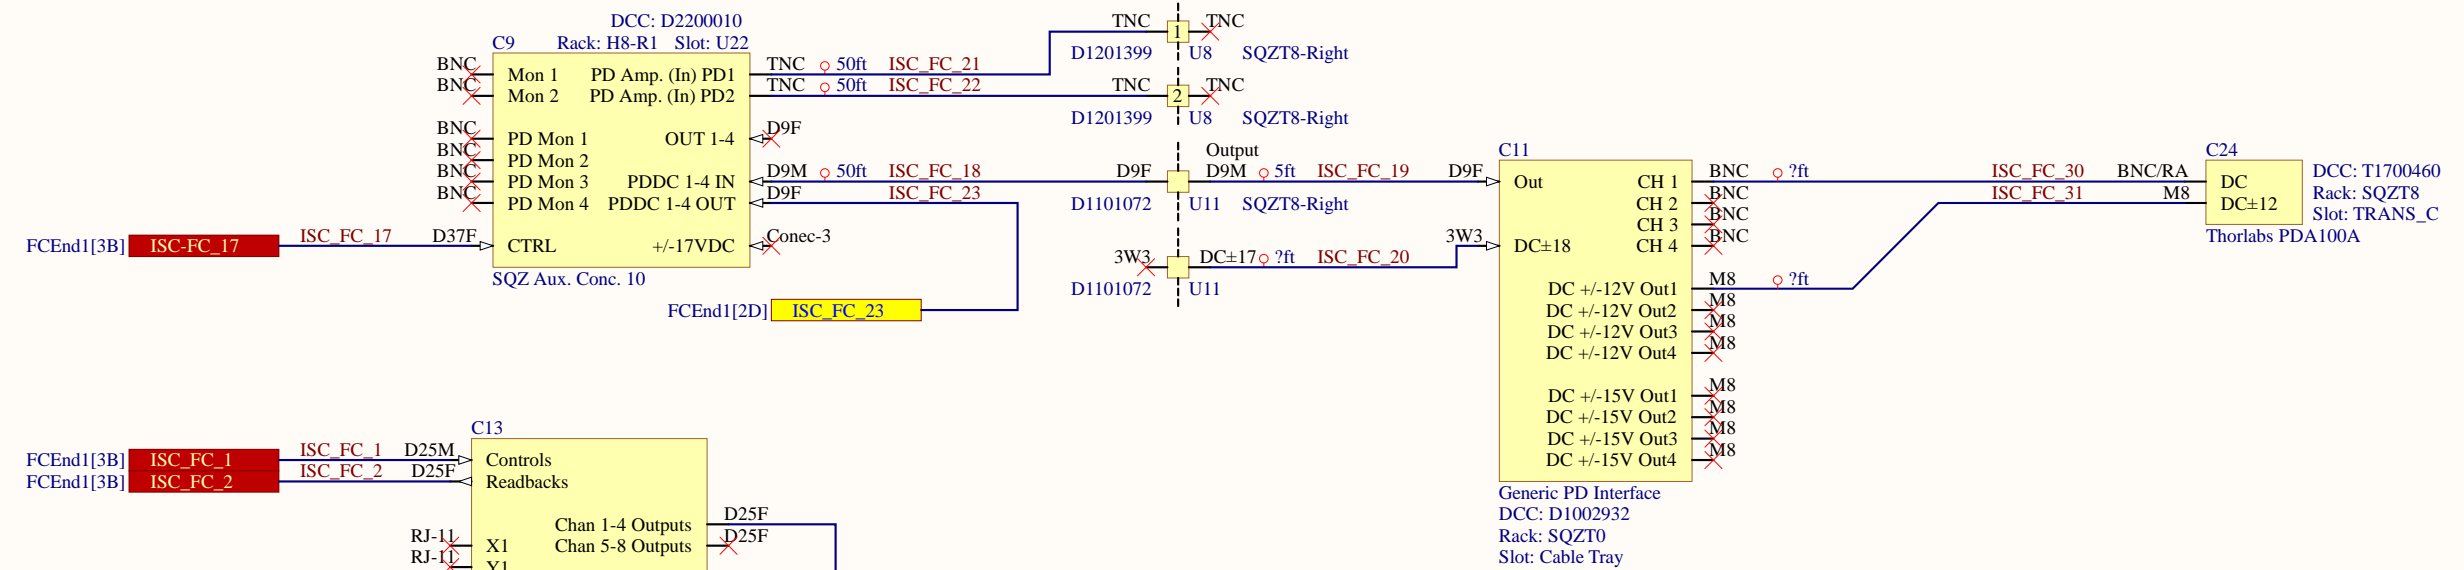

FC AUX

Title			ISC FC End Wiring Diagram		
Size	Number	Revision			
B	D2200024			2	
Date:	5/24/2022	Sheet 1 of 2			
File:	C:\Users\...\FCEnd1.SchDoc	Drawn By: Daniel Sigg			

FC VEA

Title		
ISC FC End Wiring Diagram		
Size	Number	Revision
B	D2200024	2
Date:	5/24/2022	Sheet 2 of 2
File:	C:\Users\...\FCEnd2.SchDoc	Drawn By: Daniel Sigg