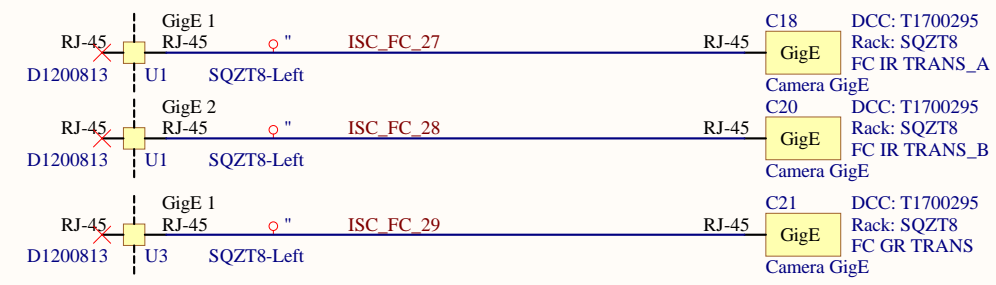

FC AUX

Title			ISC FC End Wiring Diagram		
Size	Number	Revision			
B	D2200024			2	
Date:	5/24/2022	Sheet 1 of 2			
File:	C:\Users\...\FCEnd1.SchDoc	Drawn By: Daniel Sigg			

FC VEA

Title		
ISC FC End Wiring Diagram		
Size	Number	Revision
B	D2200024	2
Date:	5/24/2022	Sheet 2 of 2
File:	C:\Users\...\FCEnd2.SchDoc	Drawn By: Daniel Sigg